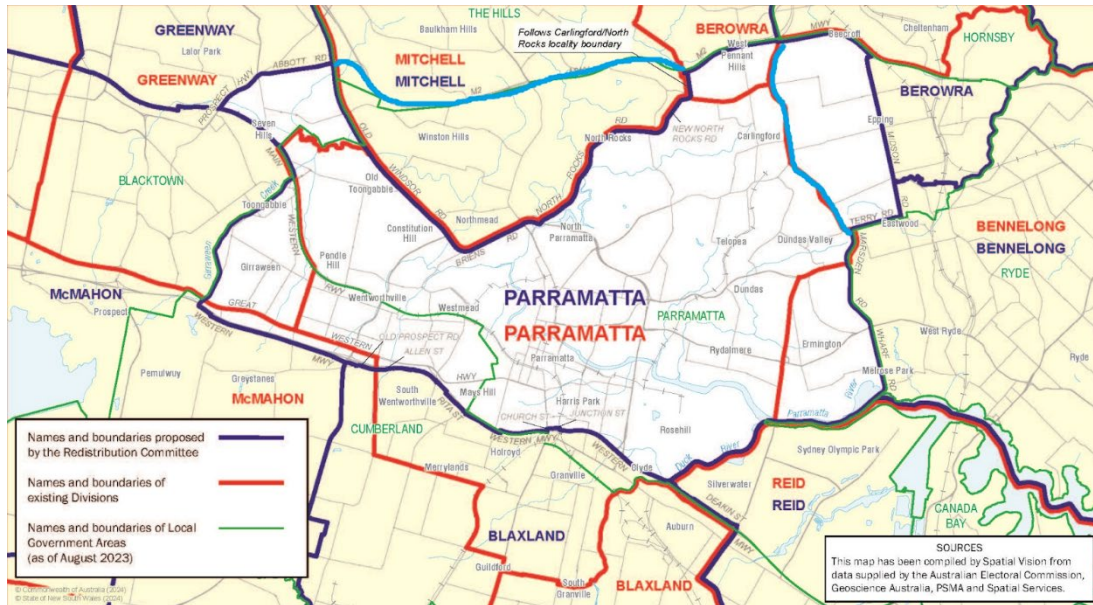

Maps where light blue lines indicate proposed new boundaries:

Warringah

Mackellar

Bradfield

Parramatta

Mitchell

Bennelong

ANNEXURE B

- Example sporting organisations in the North Sydney division

- Northern Suburbs Rugby Union Football Club
- Northern Suburbs Netball Association
 - 22 out of 24 participating clubs are located within existing North Sydney boundaries
 - 1 existing club in Warringah boundaries
 - 1 existing club in Bradfield boundaries
- Northern Suburbs Football Association
 - 10 of 30 participating suburb based clubs are in the North Sydney division (20 are in Berowra and Bradfield)
 - 0 are in the Bennelong division (4 existing clubs would be transferred to Bennelong division)
 - 0 are in the Warringah division (2 existing clubs would be transferred to Warringah)
- Northern Suburbs Basketball Association
 - Norths Basketball is based in Crows Nest and draws its 5,000 strong membership very strongly from suburbs within the existing North Sydney boundaries. More than 8,000 people a week attend games at the Norths Basketball Centre in Crows Nest
- Northern Suburbs Tennis Association
 - 12 participating clubs and enterprises in existing North Sydney boundaries
 - 1 participating enterprise in existing Bennelong boundaries
 - 3 participating clubs and enterprises in existing Bradfield boundaries
 - 3 participating clubs and enterprises in existing Warringah boundaries
- Northbridge Football Club
- Greenwich Sporting Club
- Willoughby Wildcats AFL Club
- Lane Cove Cricket
- Lane Cove Netball Club
- Lane Cove Basketball Club
- Lane Cove Rugby Club
- Hunters Hill Rugby Club
- Norths Chess Club
- North Sydney Women's Hockey
- North Sydney United Football Club
- North Sydney Junior Cricket