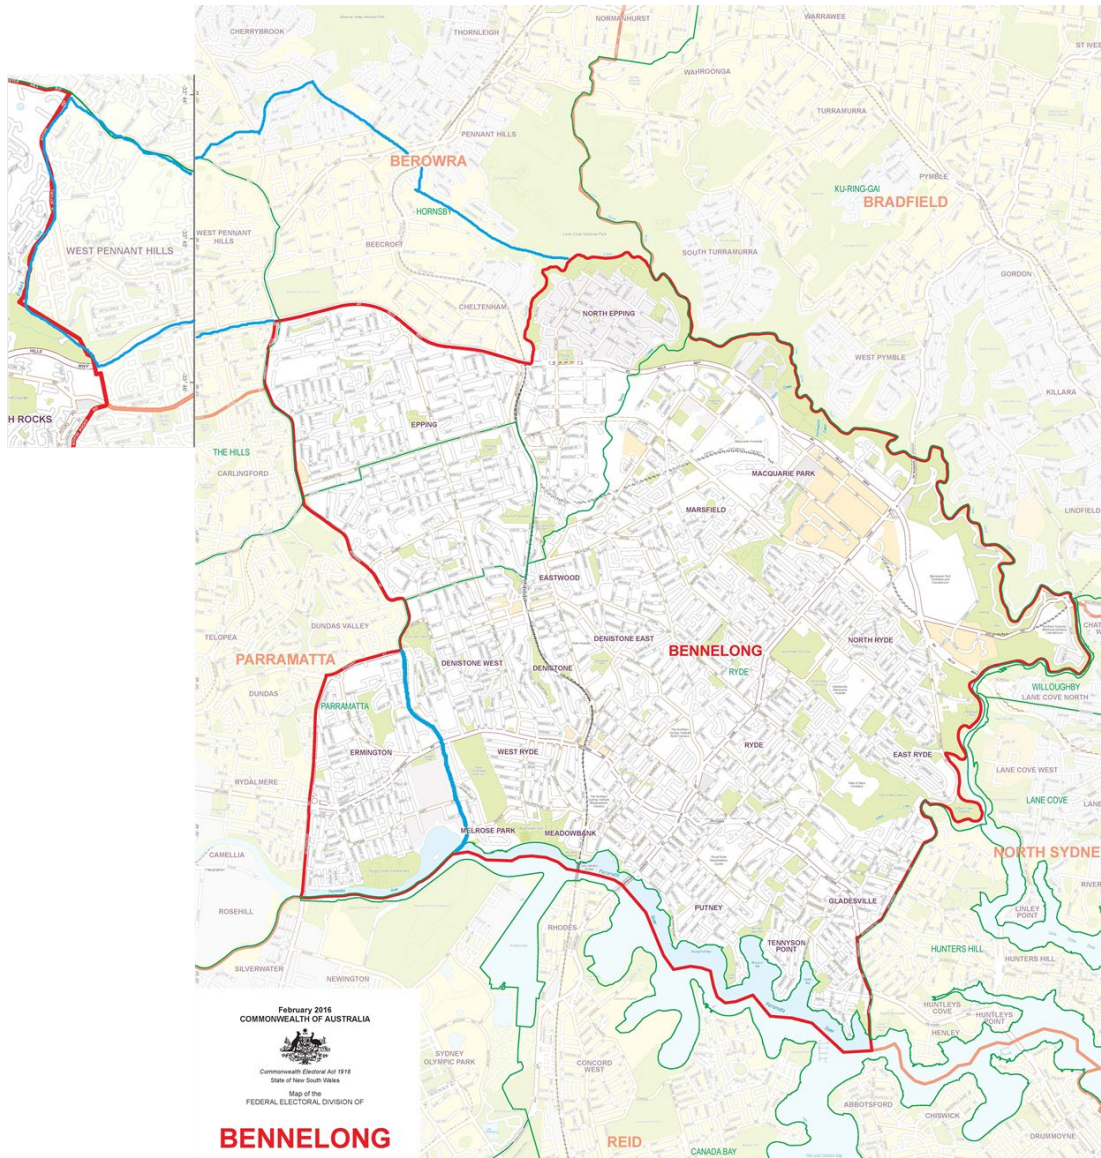

Maps where light blue lines indicate proposed new boundaries:

Warringah

Mackellar

Bradfield

Parramatta

Mitchell

Bennelong

ANNEXURE B