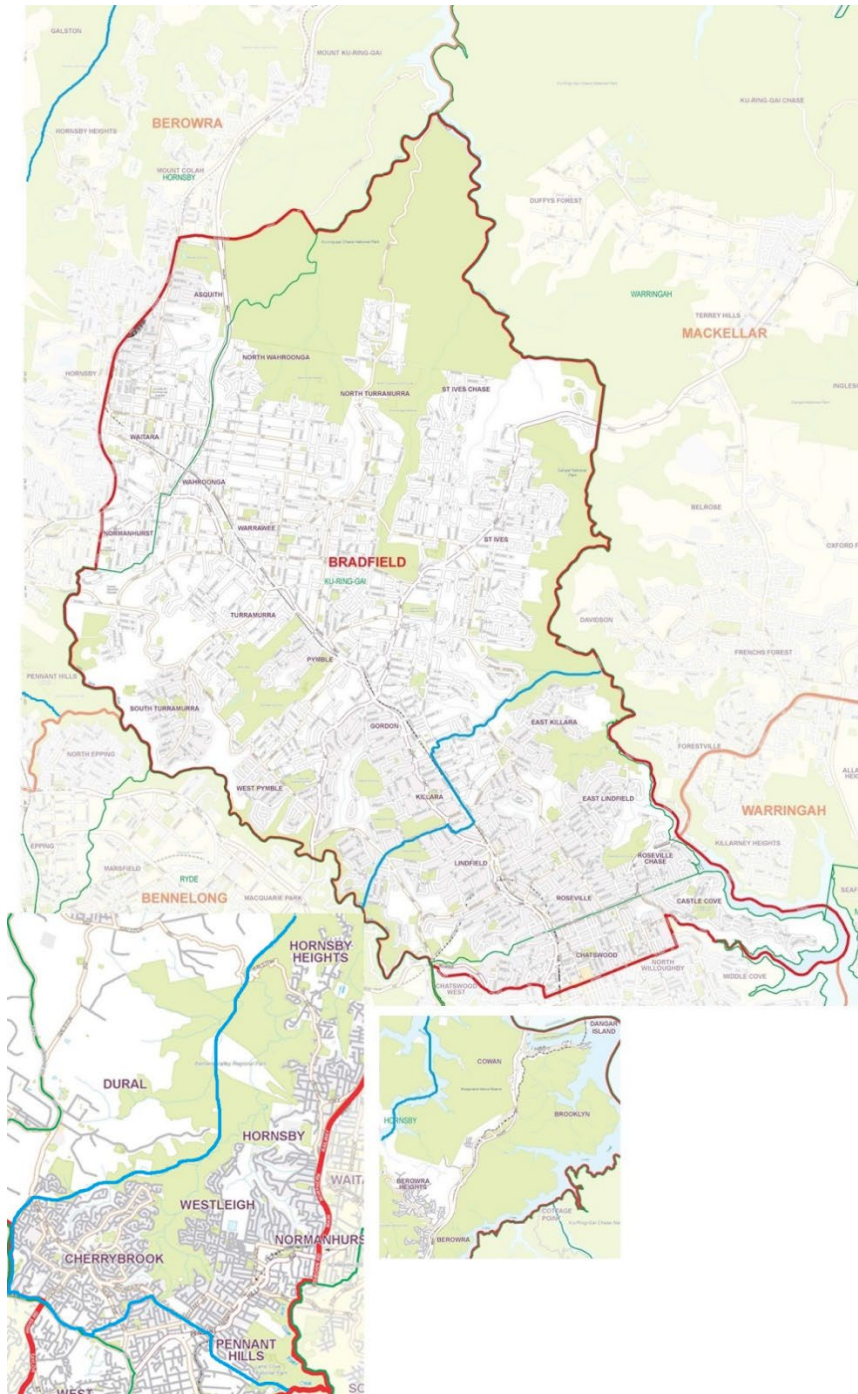

Maps where light blue lines indicate proposed new boundaries:

Warringah

Mackellar

Bradfield

Parramatta

Mitchell

Bennelong

ANNEXURE B