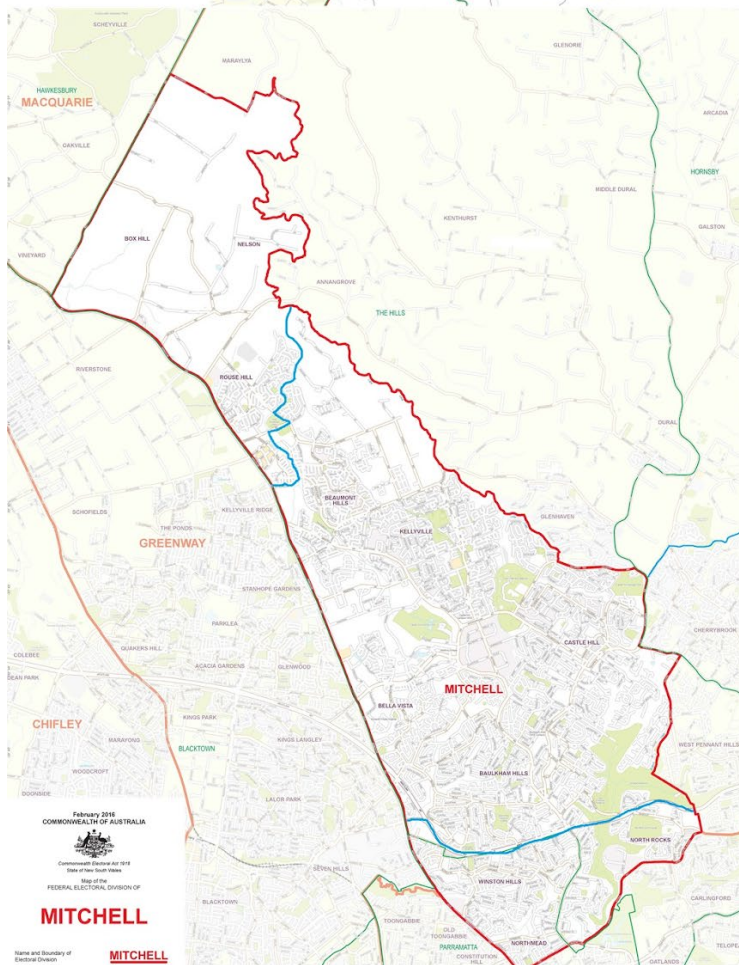

Maps where light blue lines indicate proposed new boundaries:

Warringah

Mackellar

Bradfield

Parramatta

Mitchell

Bennelong

ANNEXURE B