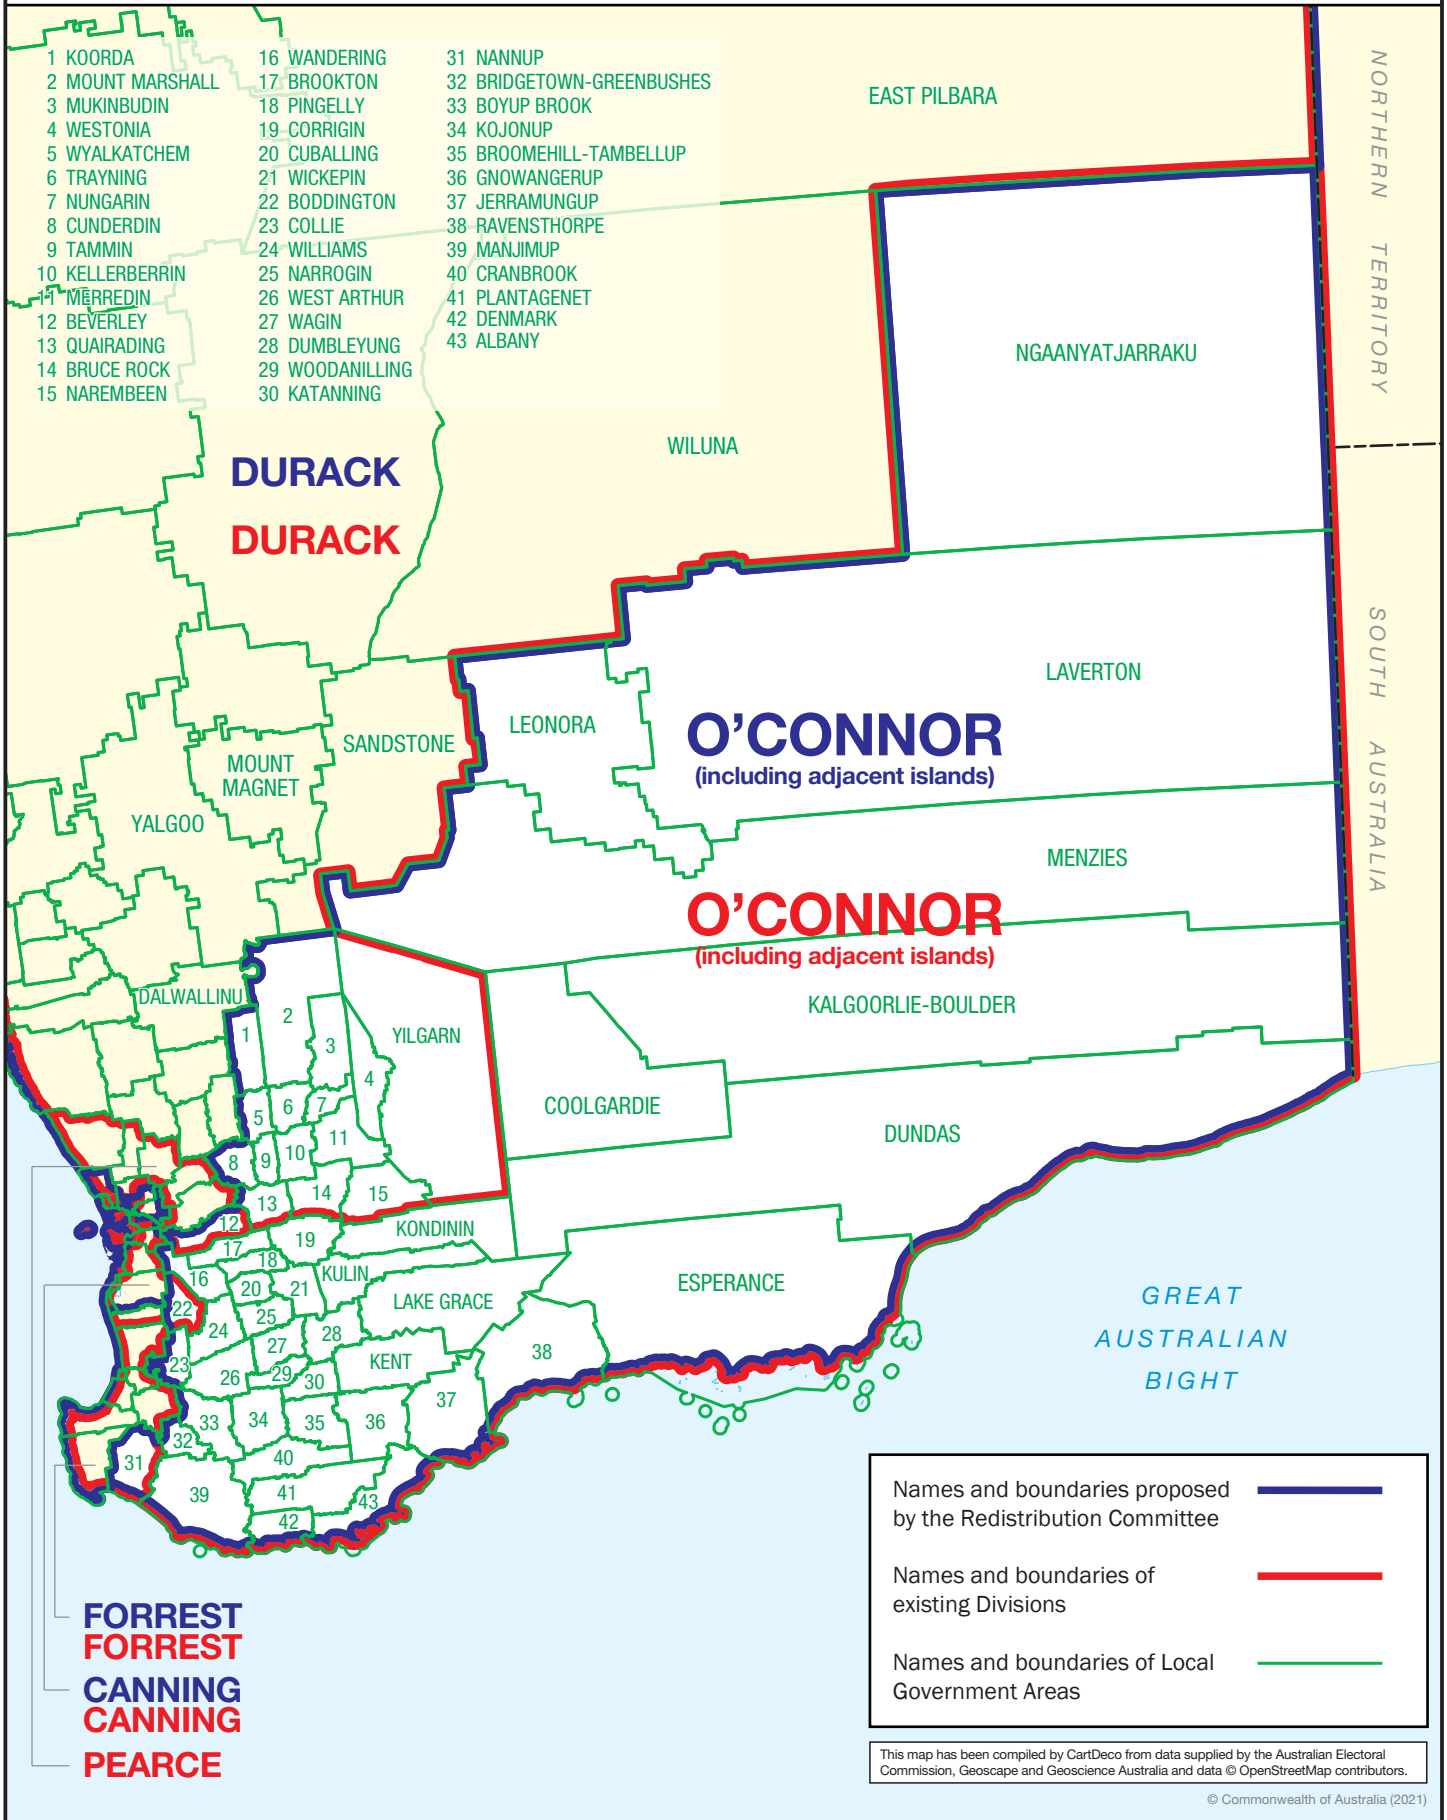

**March 2021**  
**MAP OF PROPOSED**  
**COMMONWEALTH ELECTORAL DIVISION OF**  
**O'CONNOR**

0 200 km

This map has been compiled by CartDeco from data supplied by the Australian Electoral Commission, Geoscape and Geoscience Australia and data © OpenStreetMap contributors.  
 © Commonwealth of Australia (2021)