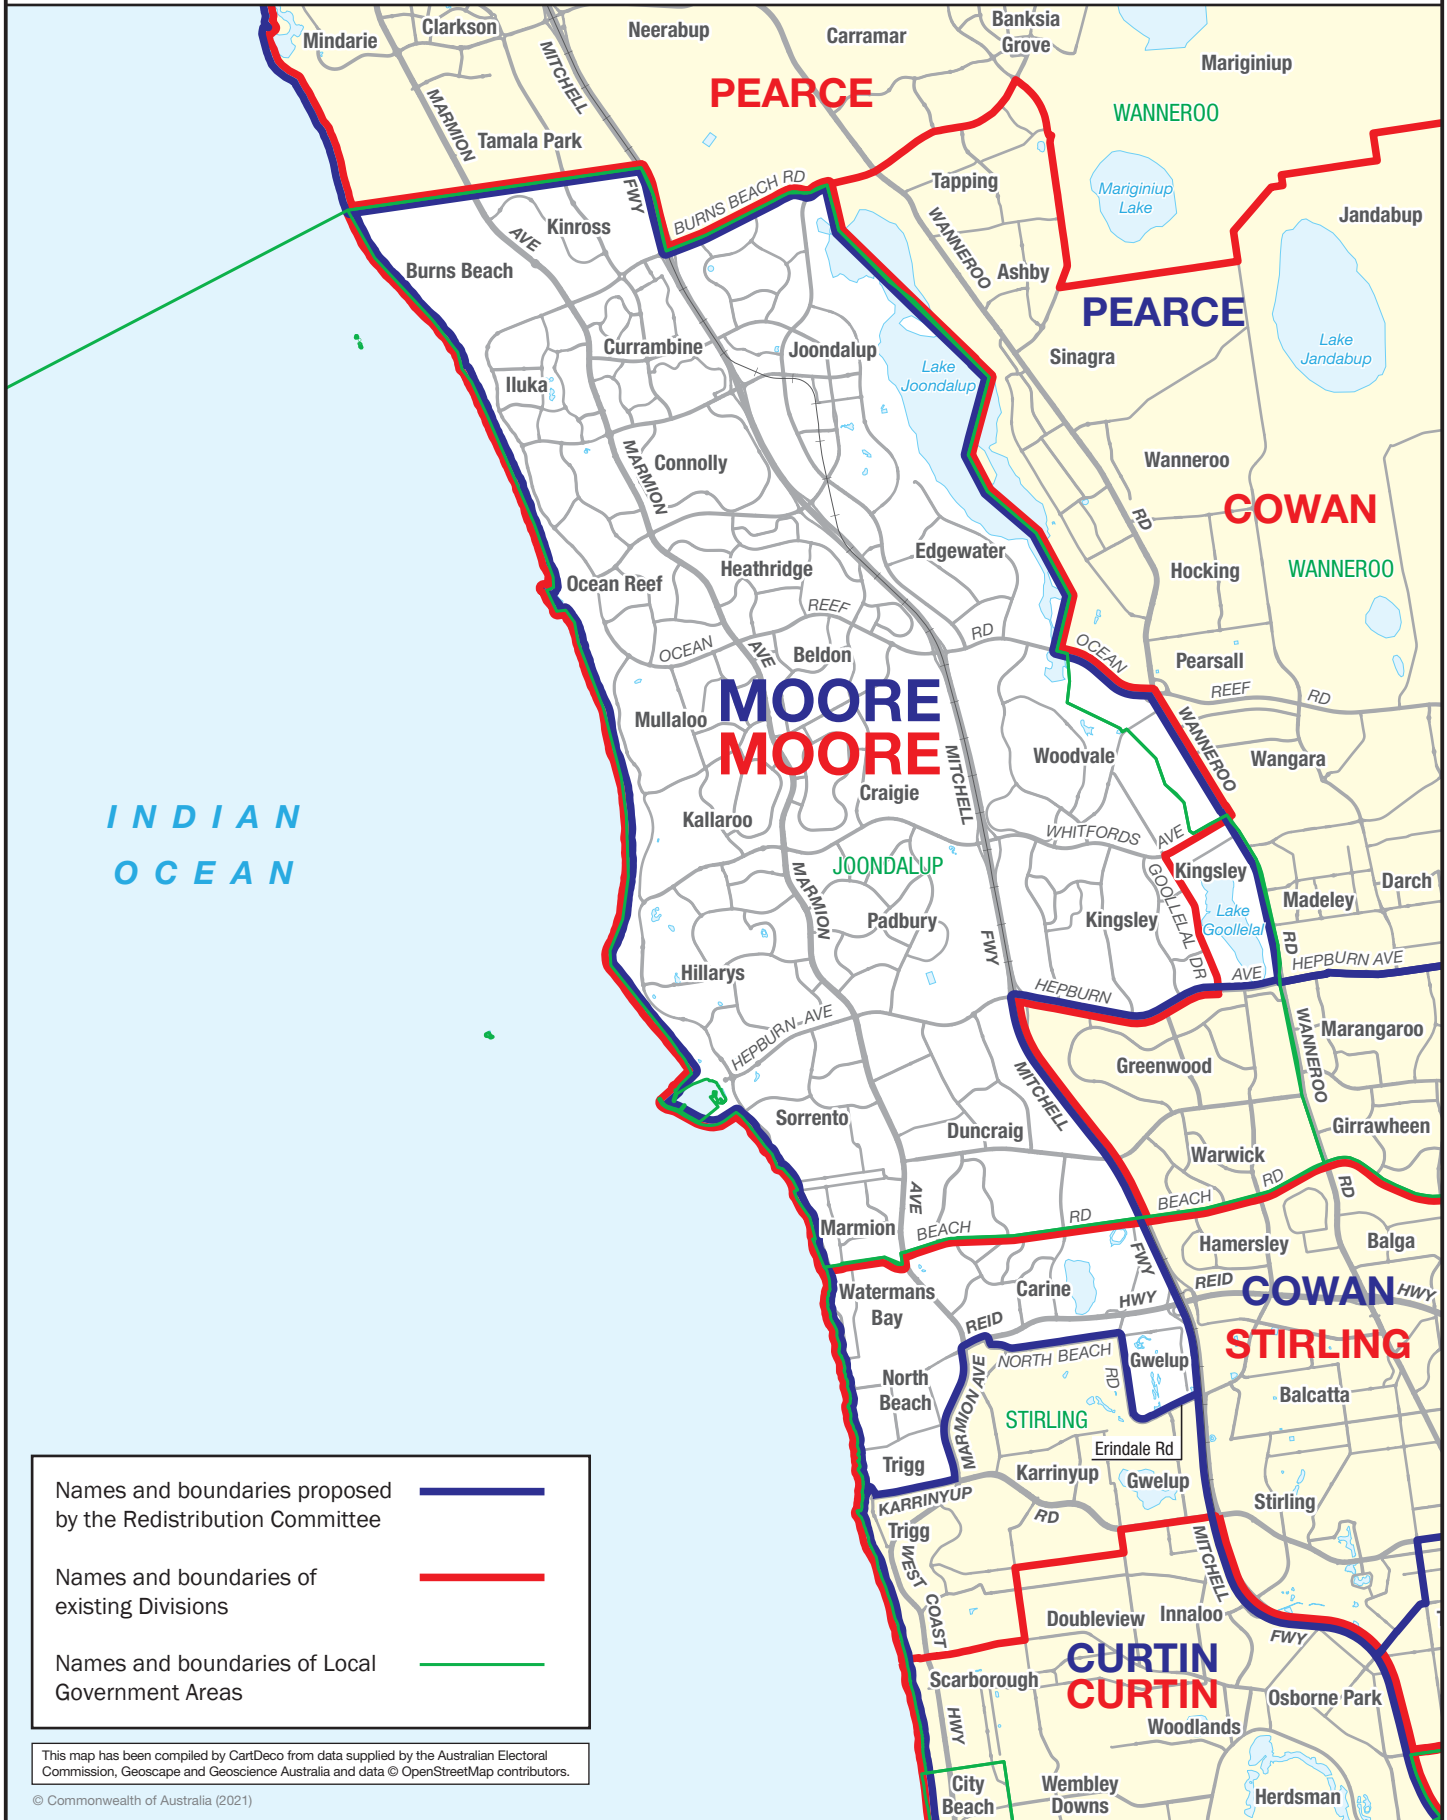

March 2021
**MAP OF PROPOSED
 COMMONWEALTH ELECTORAL DIVISION OF
 MOORE**

Names and boundaries proposed by the Redistribution Committee	
Names and boundaries of existing Divisions	
Names and boundaries of Local Government Areas	

This map has been compiled by CartDeco from data supplied by the Australian Electoral Commission, Geoscape and Geoscience Australia and data © OpenStreetMap contributors.