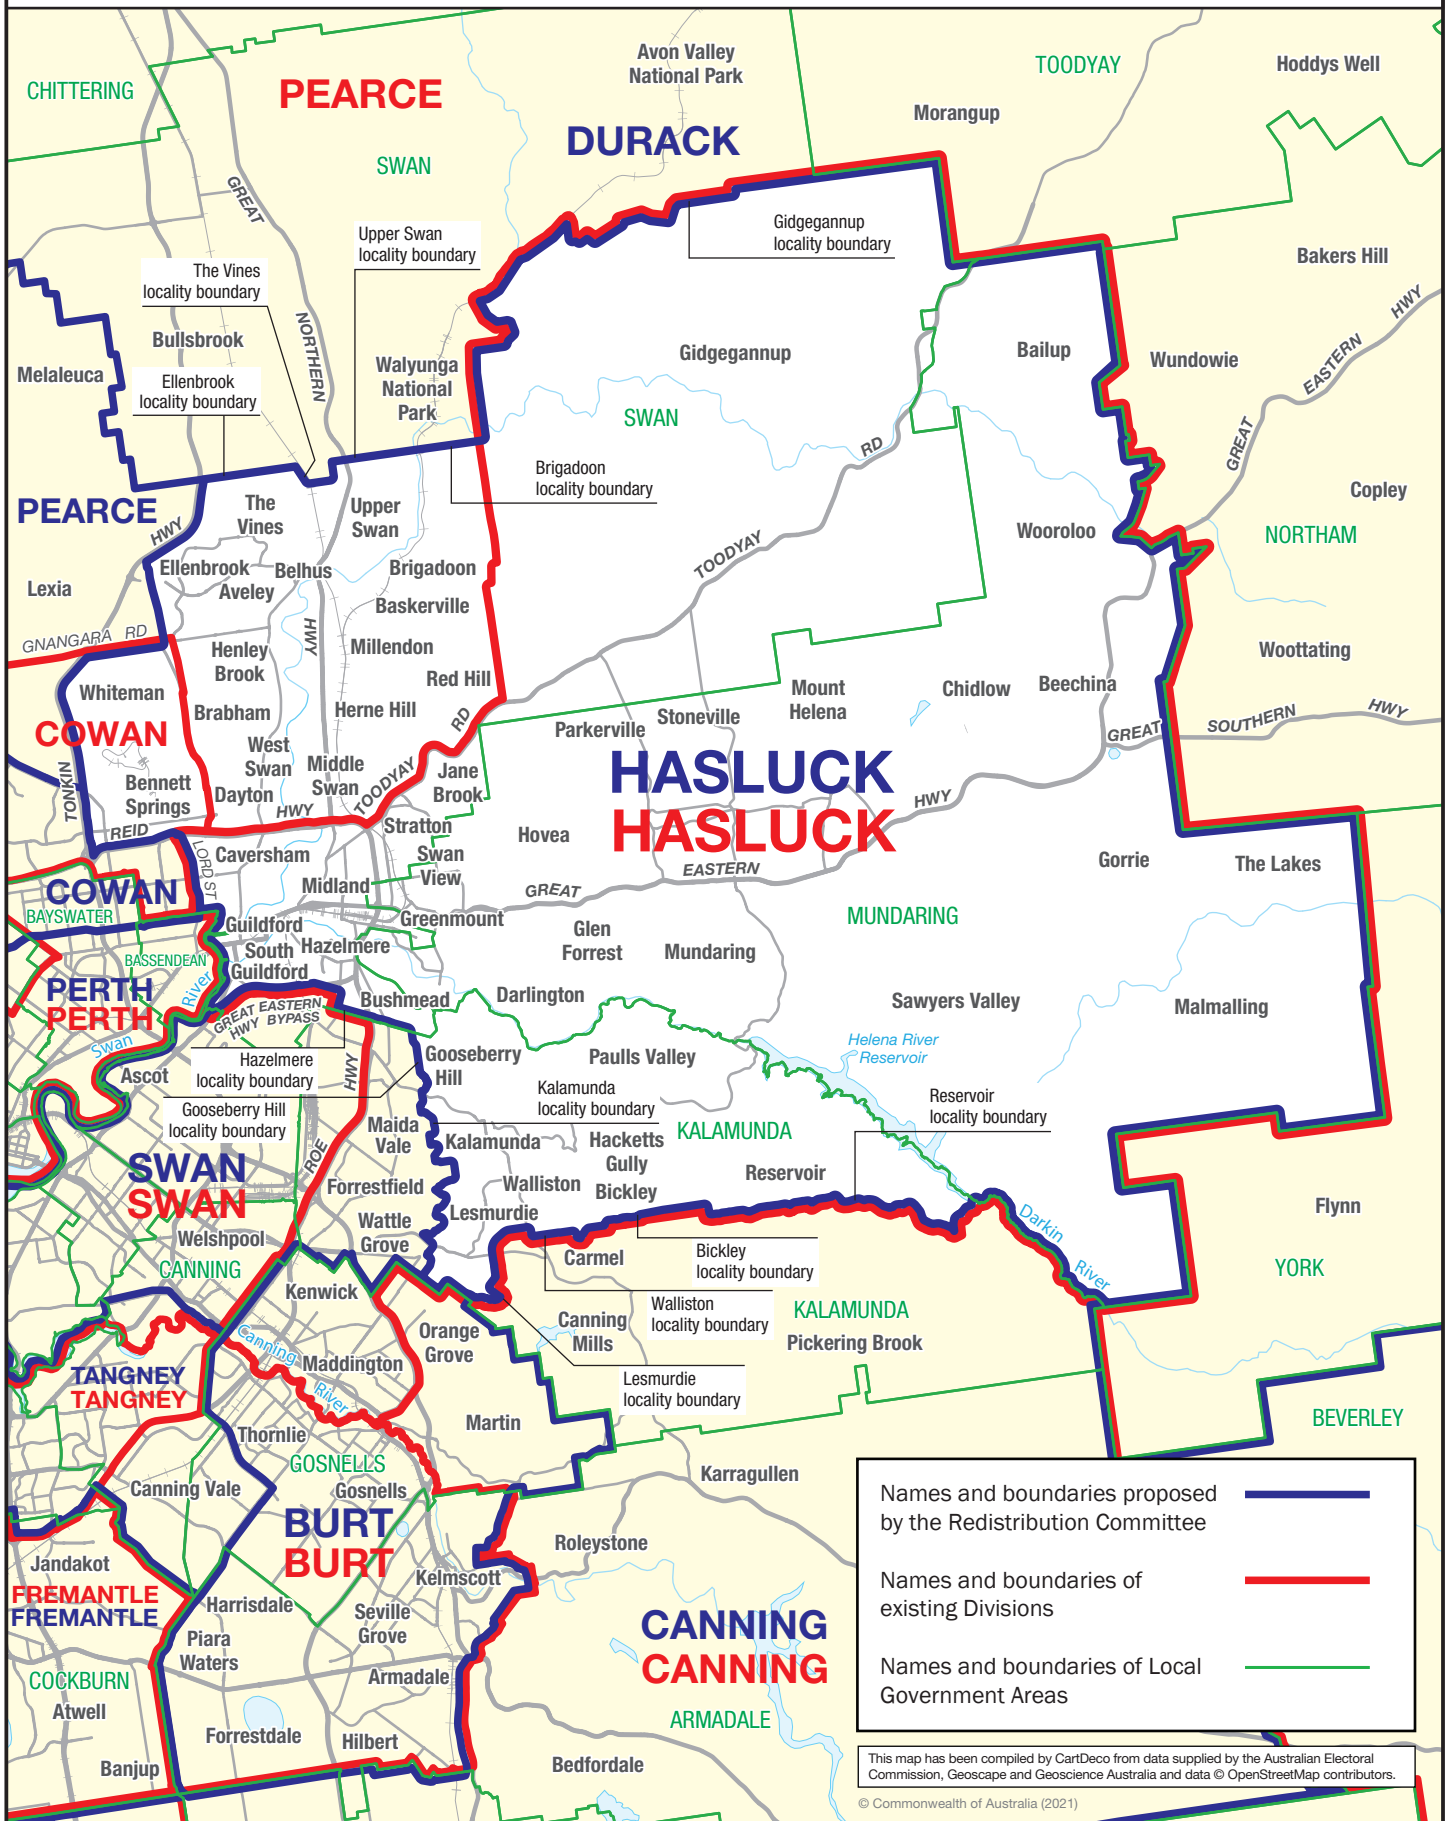

March 2021
**MAP OF PROPOSED
 COMMONWEALTH ELECTORAL DIVISION OF
 HASLUCK**

Names and boundaries proposed by the Redistribution Committee	
Names and boundaries of existing Divisions	
Names and boundaries of Local Government Areas	

This map has been compiled by CartDeco from data supplied by the Australian Electoral Commission, Geoscape and Geoscience Australia and data © OpenStreetMap contributors.
 © Commonwealth of Australia (2021)