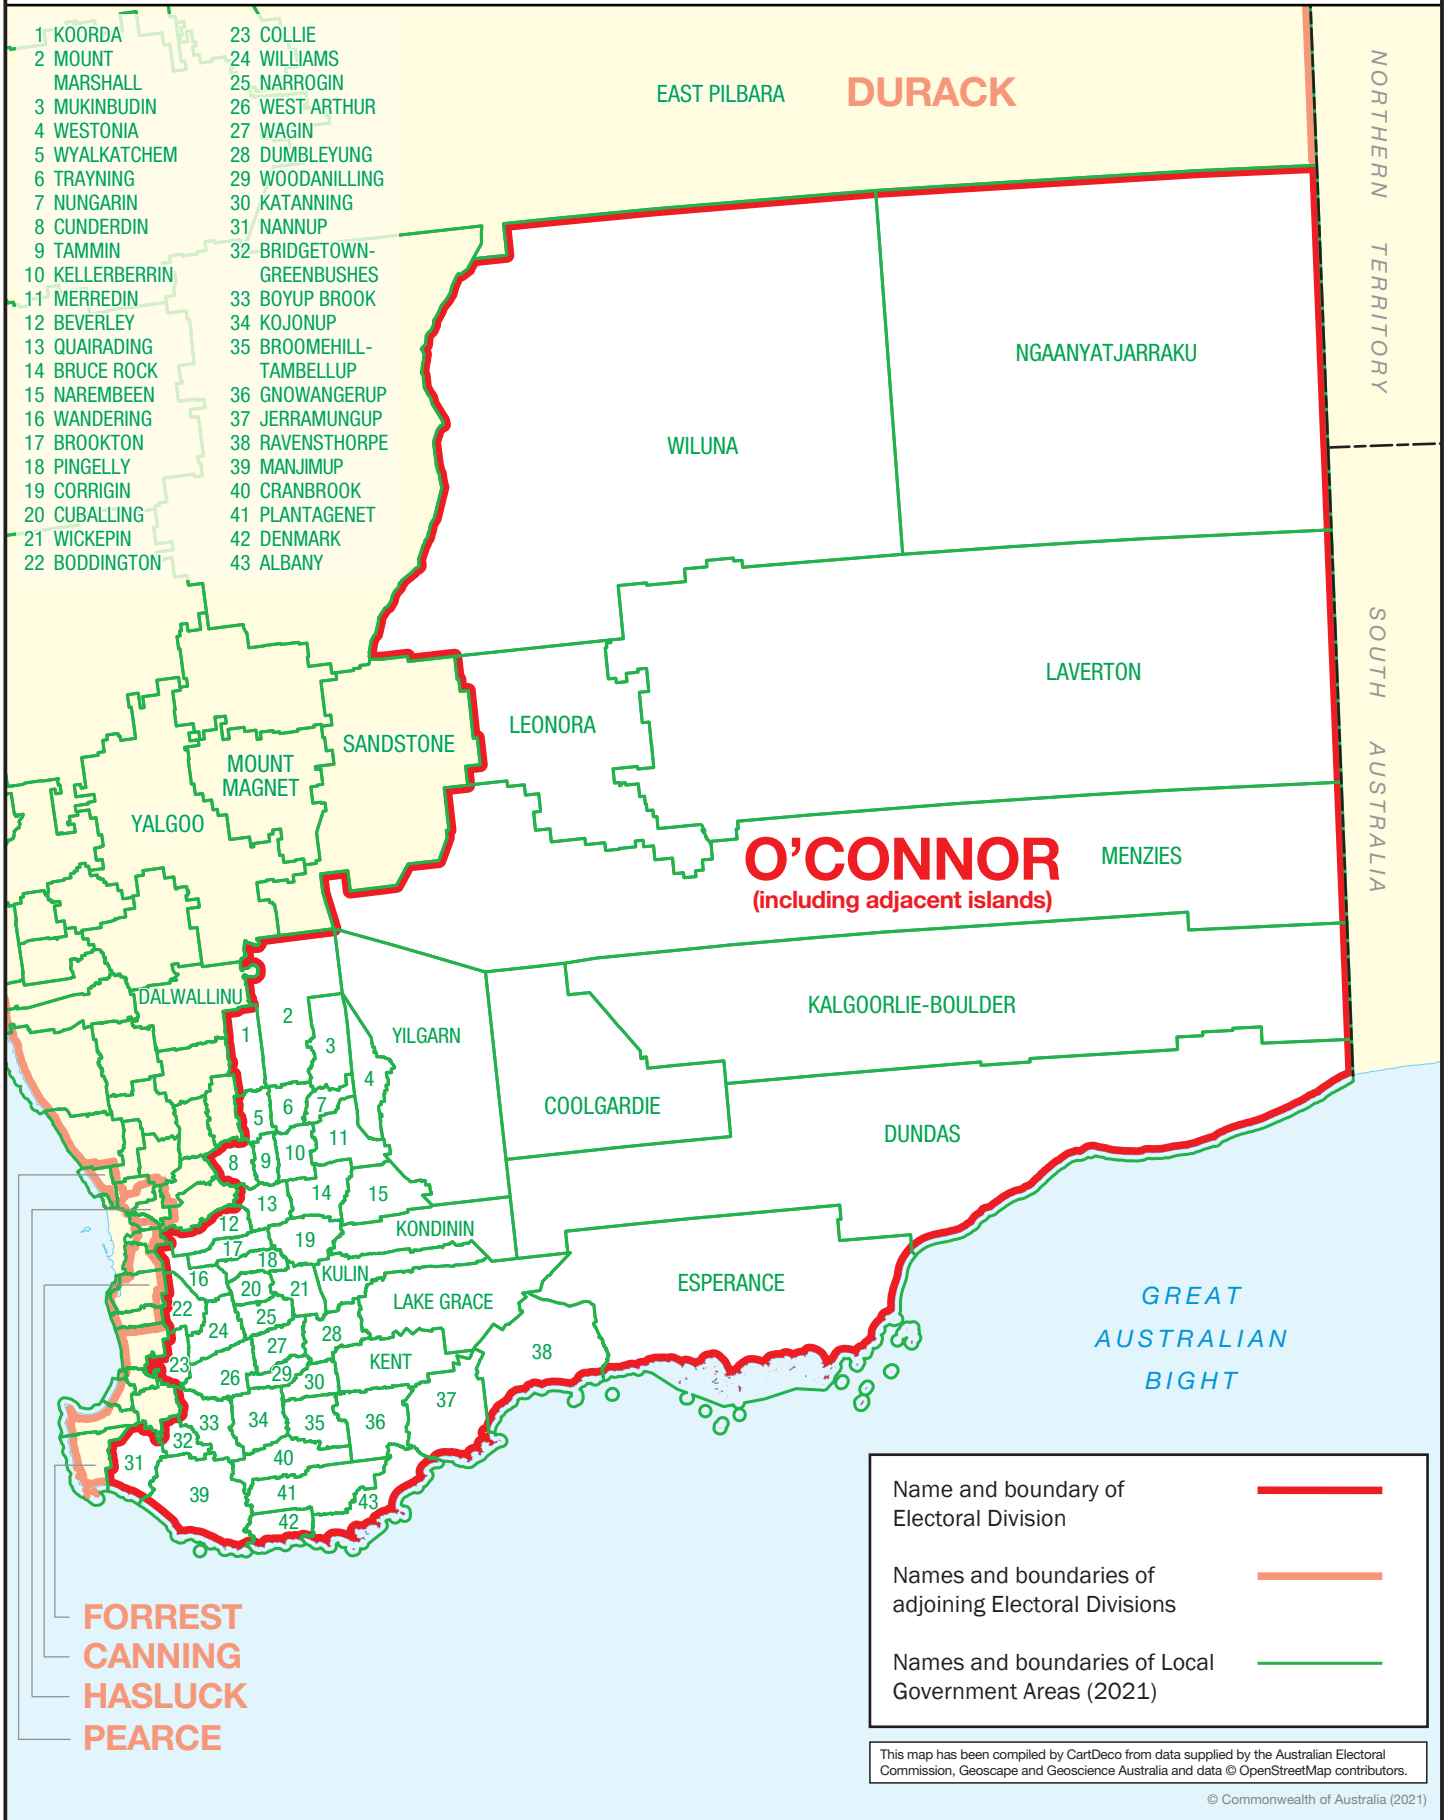

August 2021
MAP OF COMMONWEALTH
ELECTORAL DIVISION OF
O'CONNOR

0 200 km

This map has been compiled by CartDeco from data supplied by the Australian Electoral Commission, Geoscape and Geoscience Australia and data © OpenStreetMap contributors.
 © Commonwealth of Australia (2021)