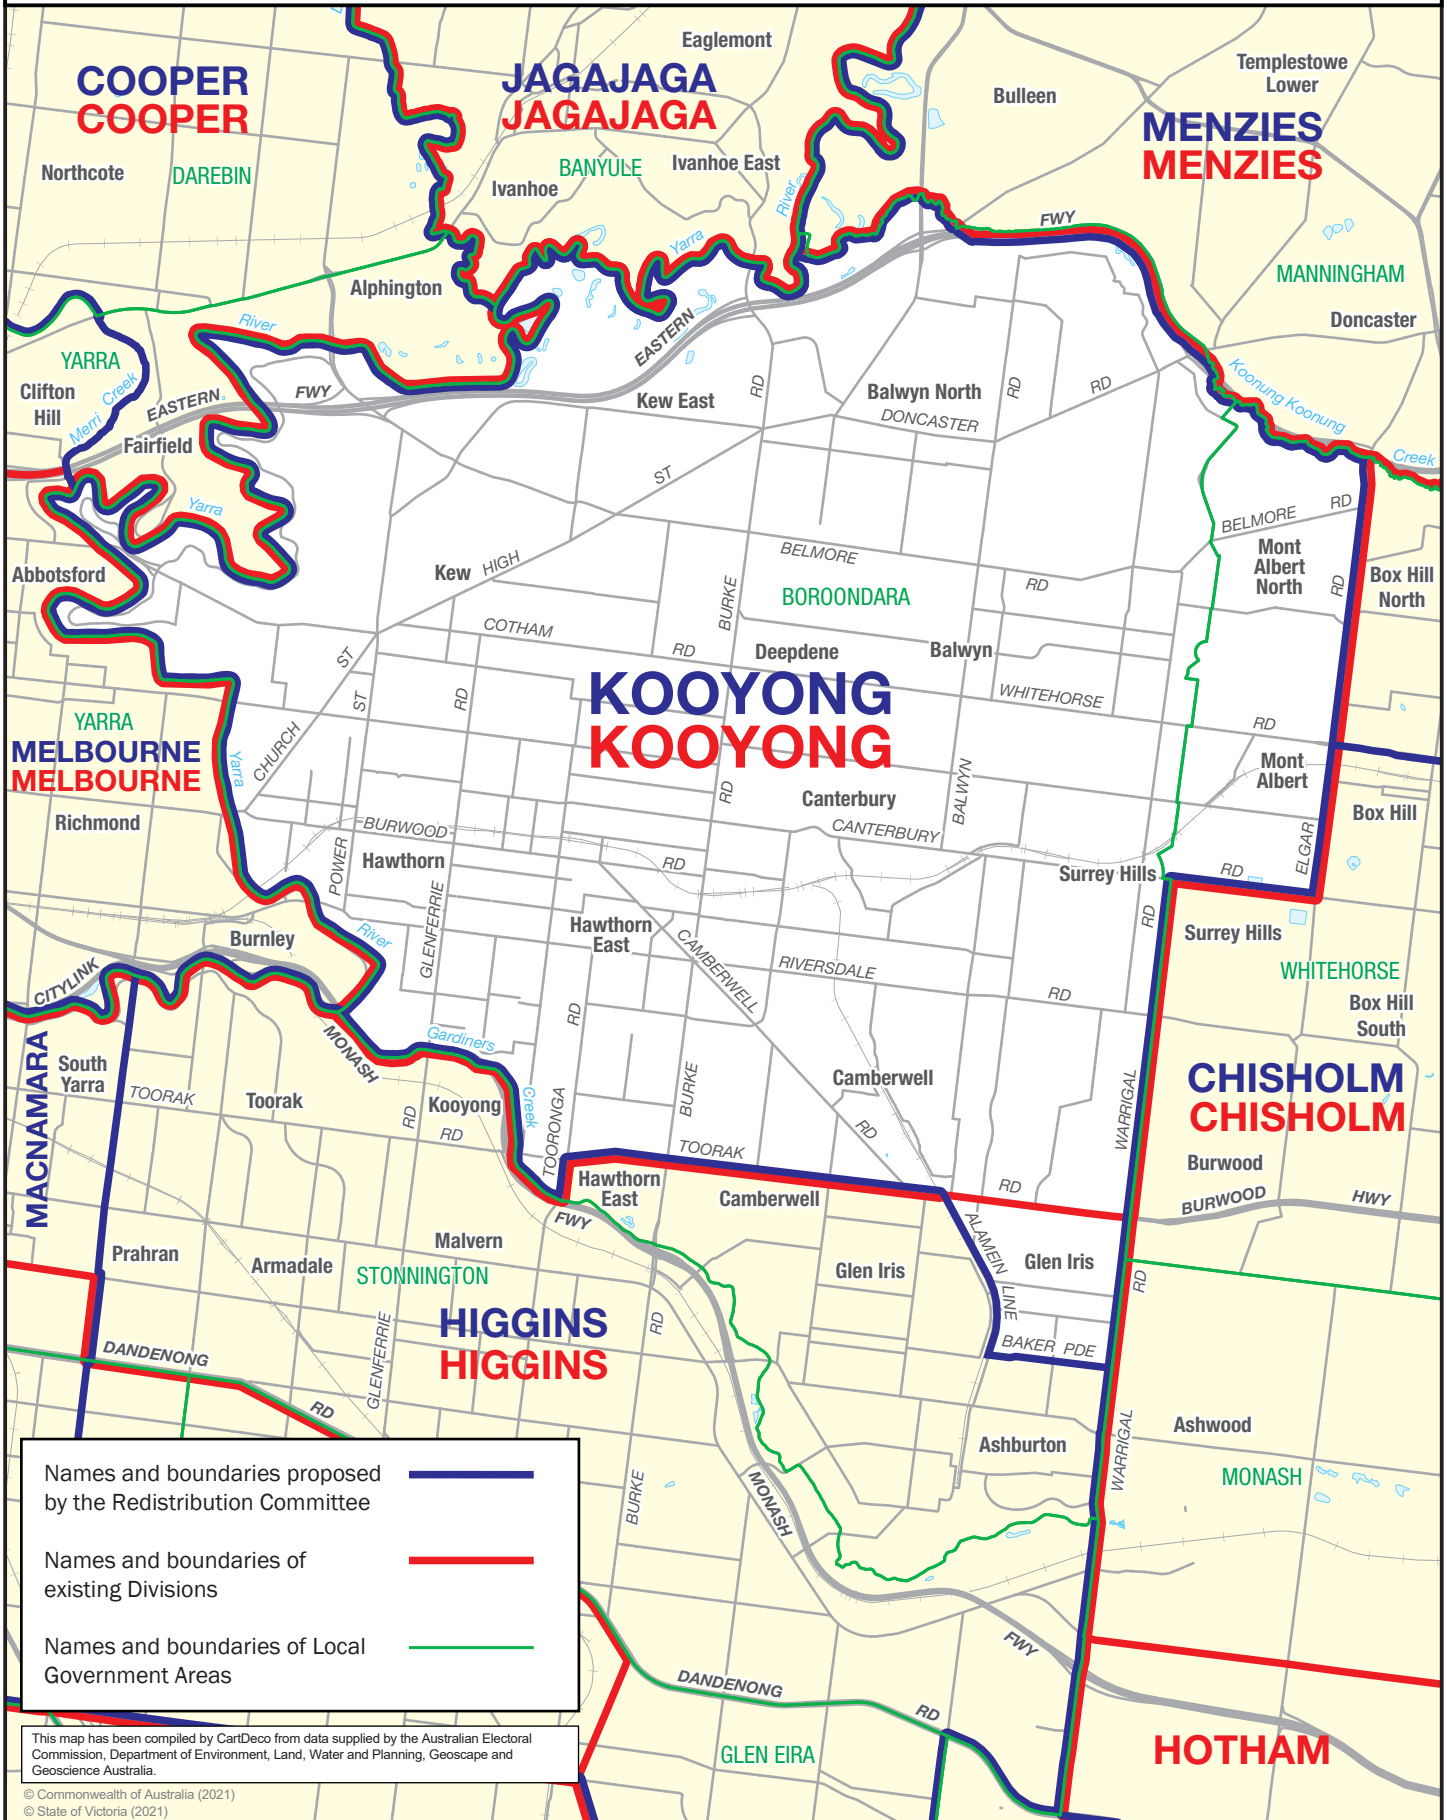

March 2021
**MAP OF PROPOSED
 COMMONWEALTH ELECTORAL DIVISION OF
 KOOYONG**

Names and boundaries proposed by the Redistribution Committee	—
Names and boundaries of existing Divisions	—
Names and boundaries of Local Government Areas	—

This map has been compiled by CartDeco from data supplied by the Australian Electoral Commission, Department of Environment, Land, Water and Planning, Geoscape and Geoscience Australia.
 © Commonwealth of Australia (2021)
 © State of Victoria (2021)