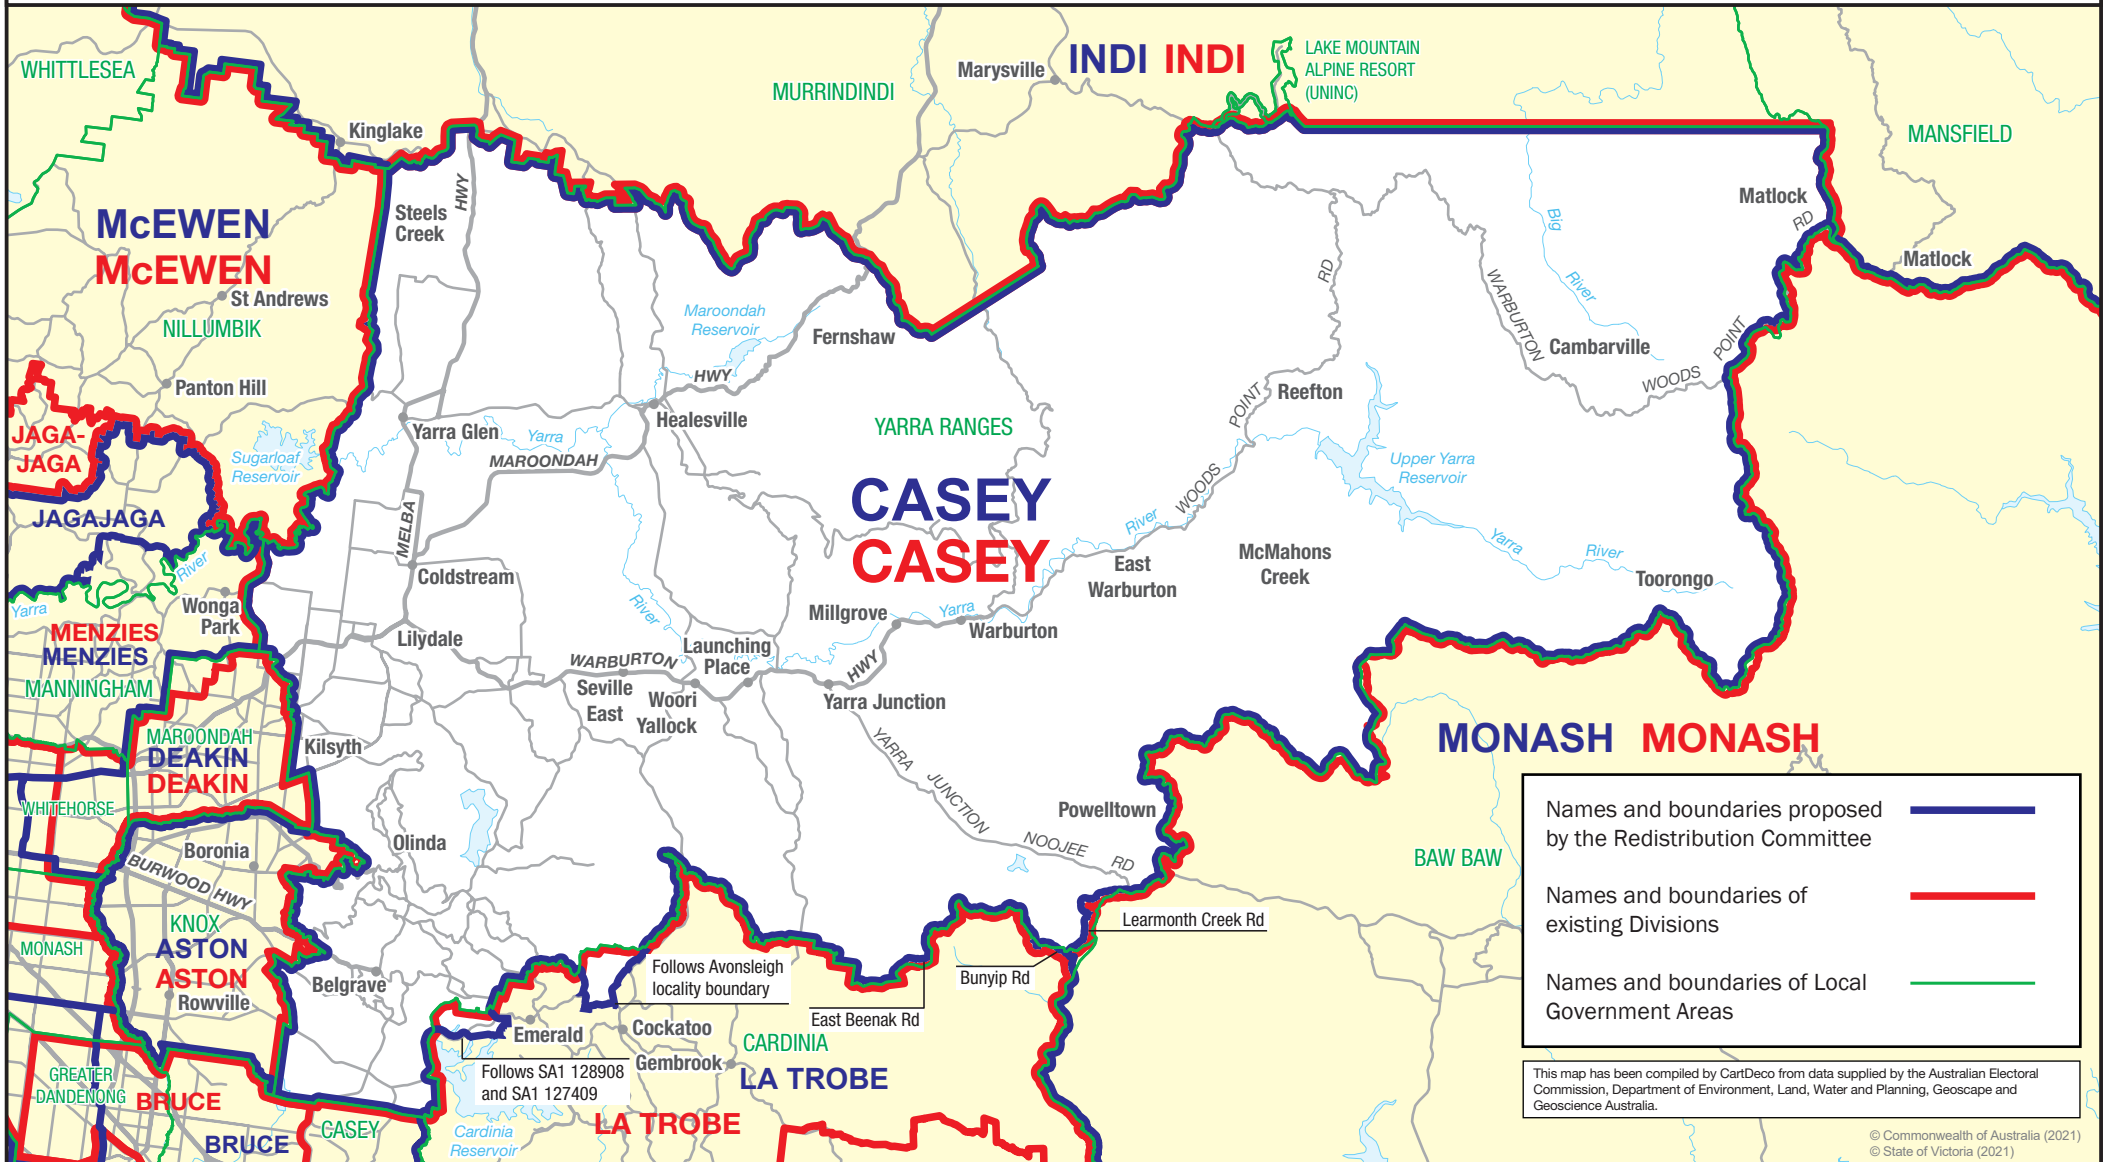

March 2021  
**MAP OF PROPOSED  
 COMMONWEALTH ELECTORAL DIVISION OF  
 CASEY**

0 10 km

Names and boundaries proposed by the Redistribution Committee ————

Names and boundaries of existing Divisions ————

Names and boundaries of Local Government Areas ————

This map has been compiled by CartDeco from data supplied by the Australian Electoral Commission, Department of Environment, Land, Water and Planning, Geoscape and Geoscience Australia.