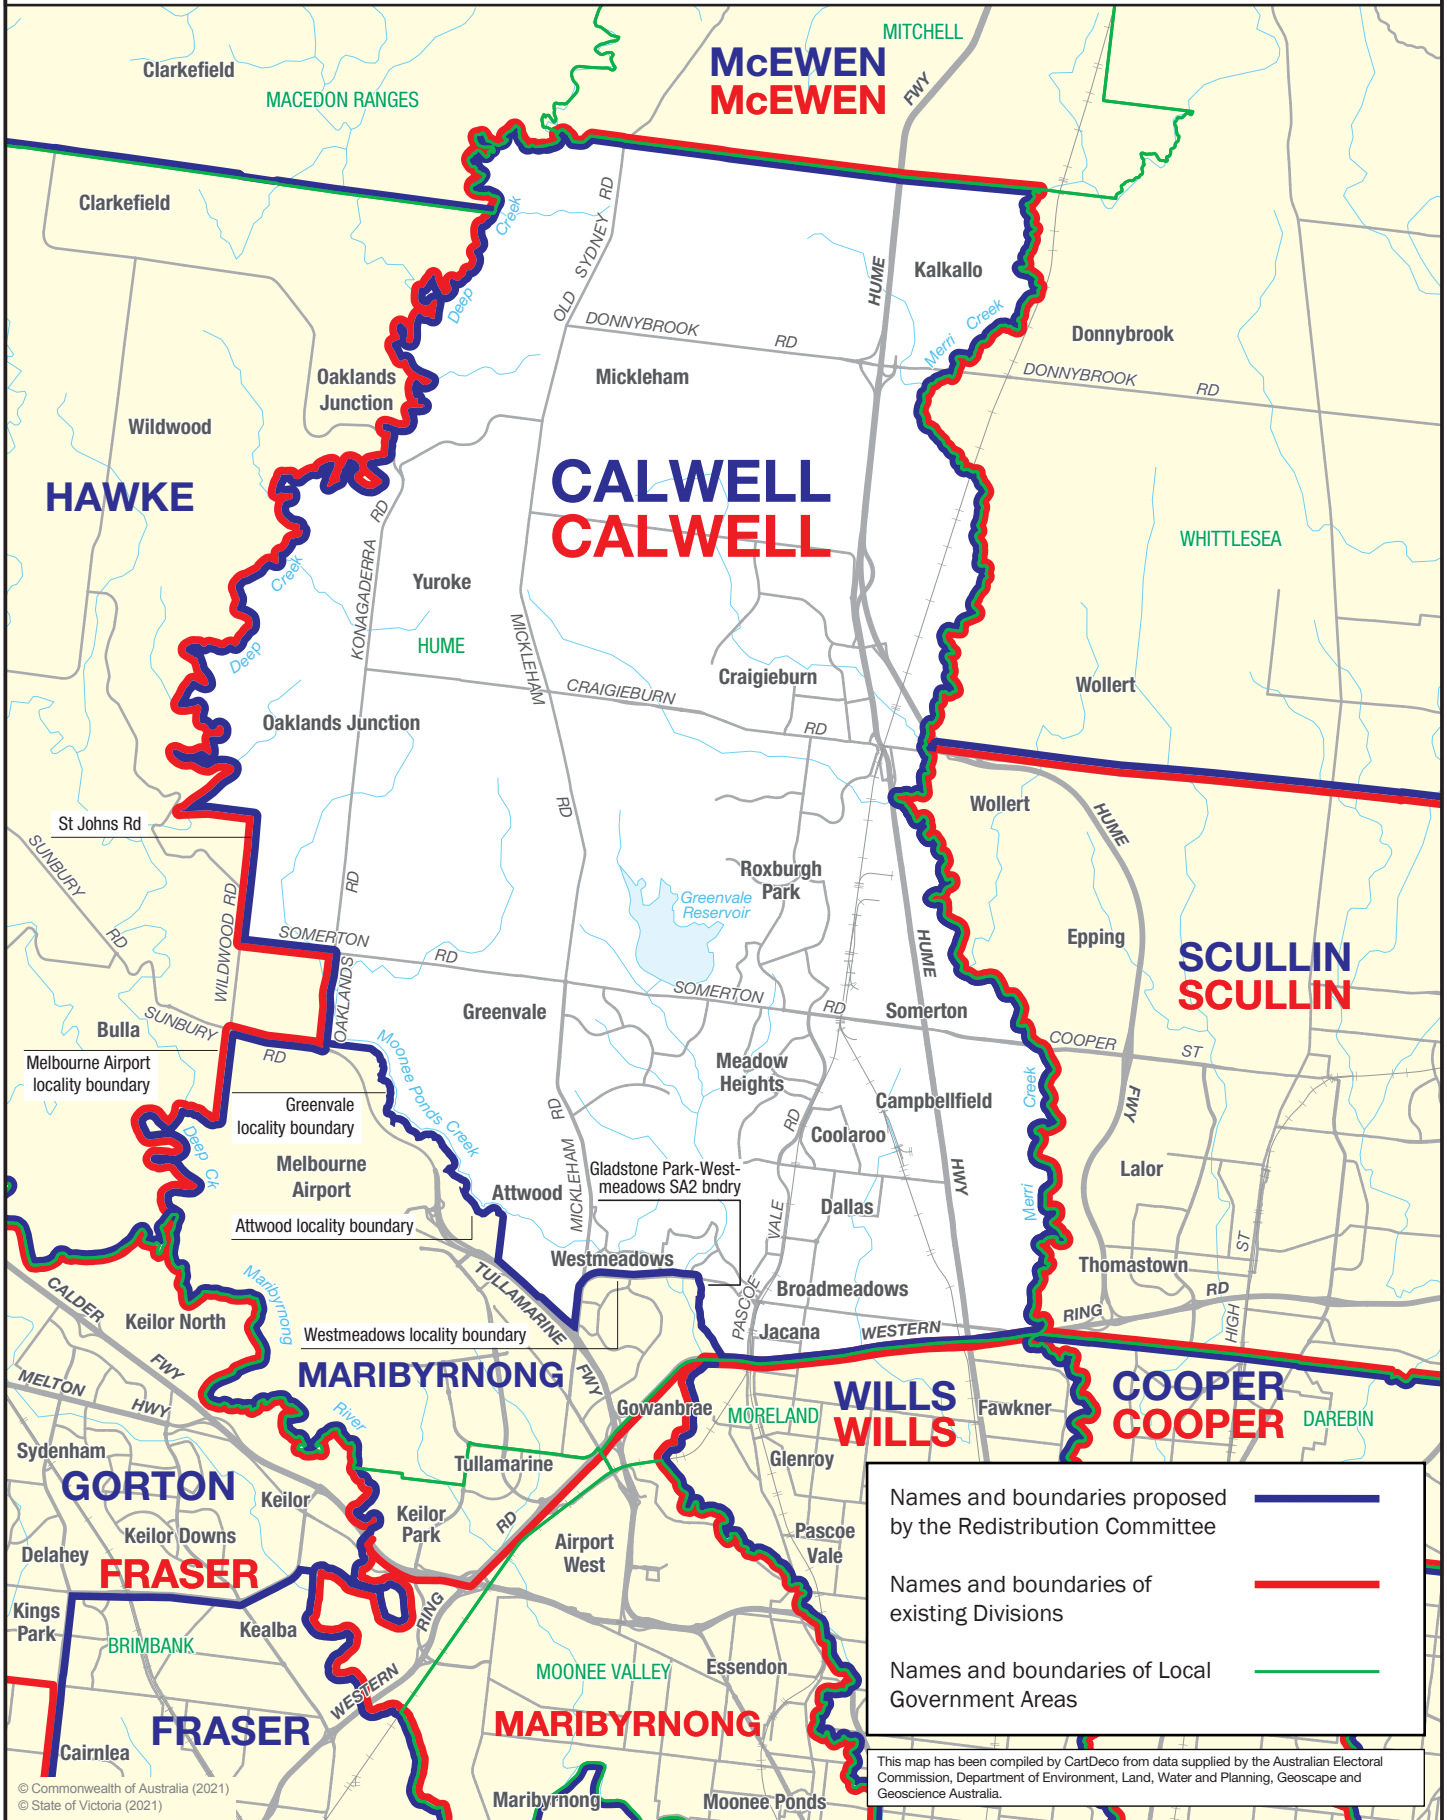

March 2021
**MAP OF PROPOSED
 COMMONWEALTH ELECTORAL DIVISION OF
 CALWELL**

0 2 km

Names and boundaries proposed by the Redistribution Committee	
Names and boundaries of existing Divisions	
Names and boundaries of Local Government Areas	

This map has been compiled by CartDeco from data supplied by the Australian Electoral Commission, Department of Environment, Land, Water and Planning, Geoscape and Geoscience Australia.