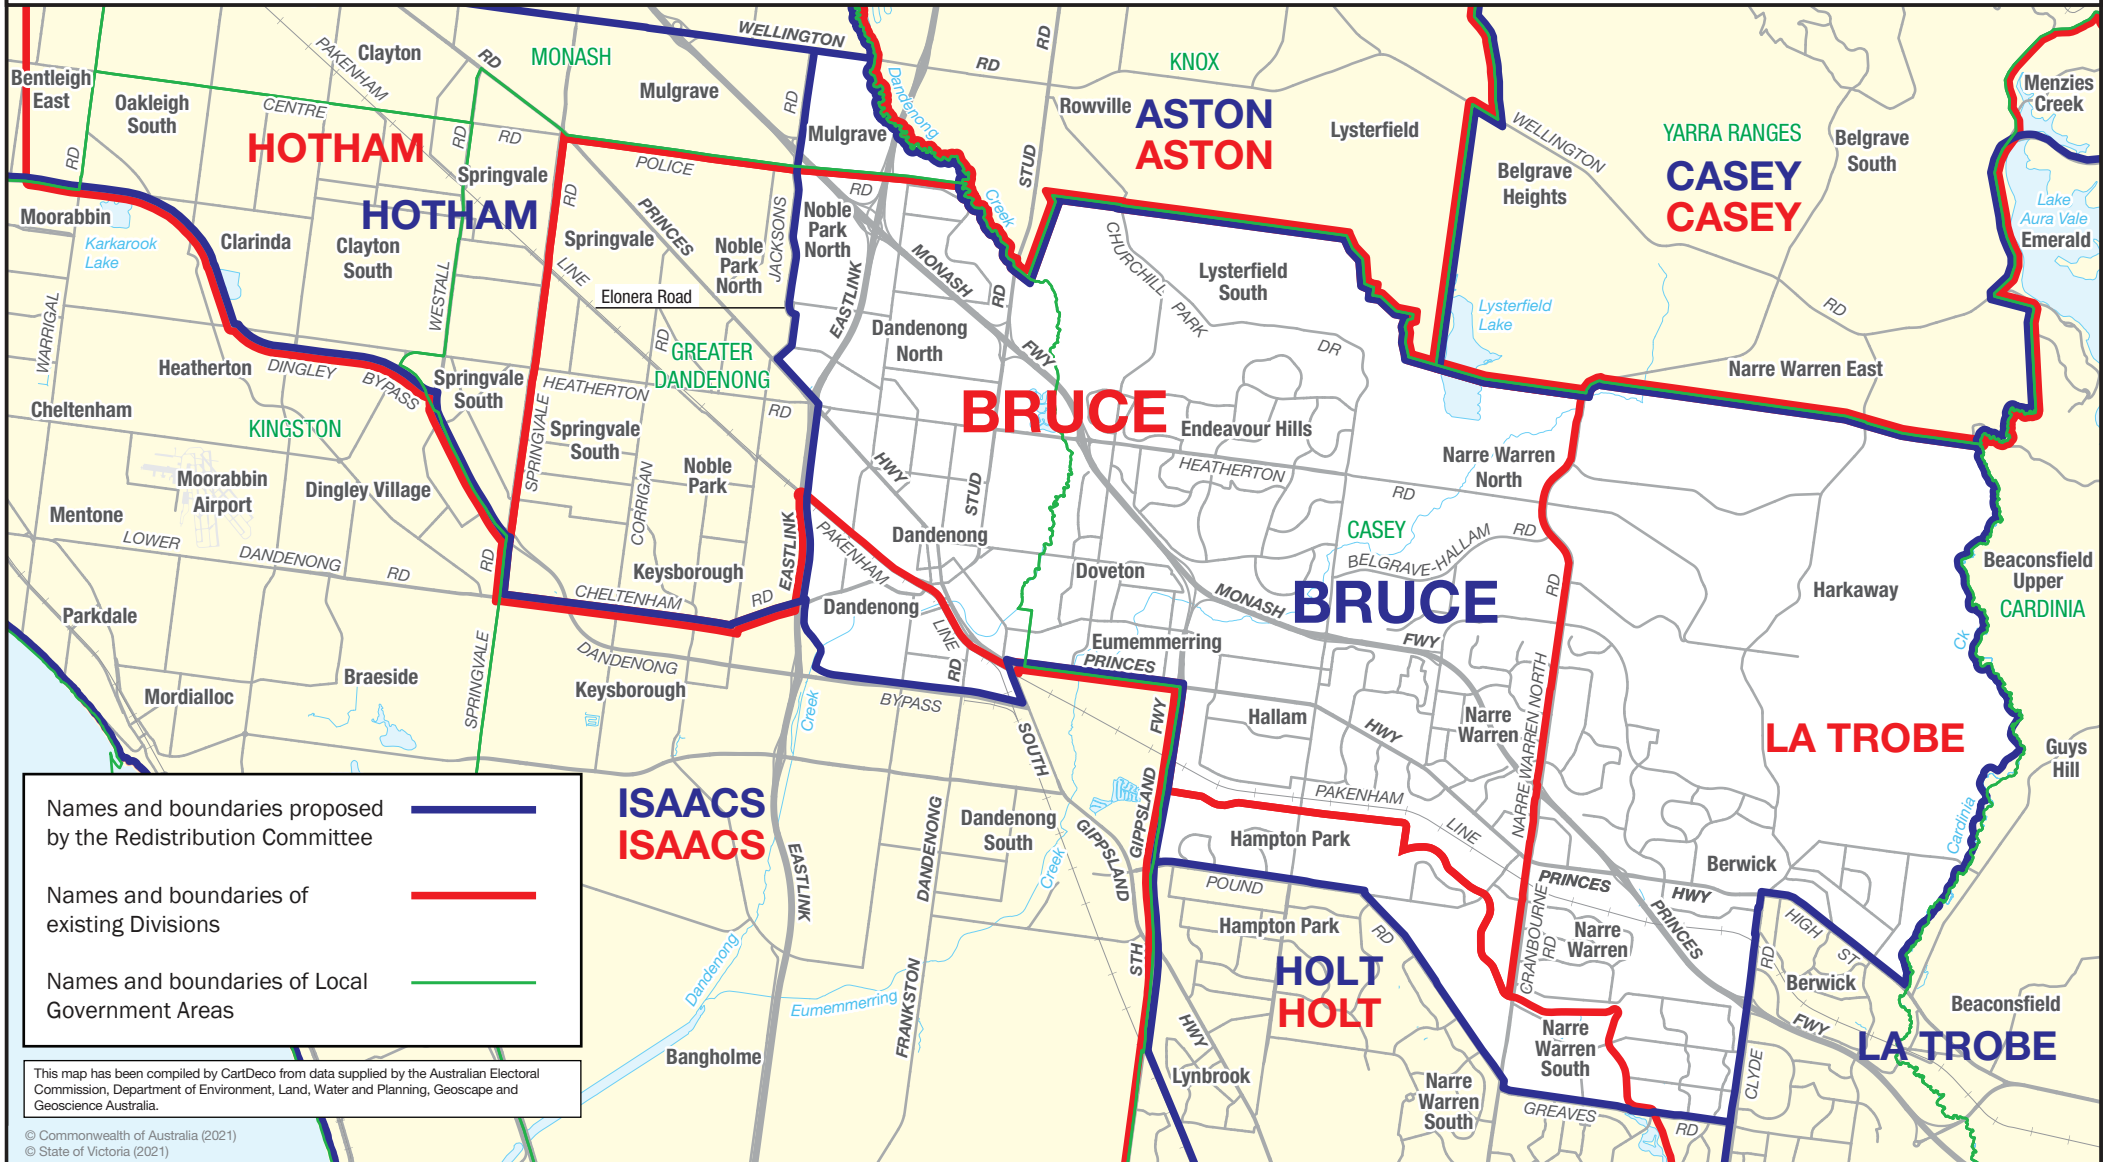

March 2021
**MAP OF PROPOSED
 COMMONWEALTH ELECTORAL DIVISION OF
 BRUCE**

Names and boundaries proposed by the Redistribution Committee	
Names and boundaries of existing Divisions	
Names and boundaries of Local Government Areas	

This map has been compiled by CartDeco from data supplied by the Australian Electoral Commission, Department of Environment, Land, Water and Planning, Geoscape and Geoscience Australia.