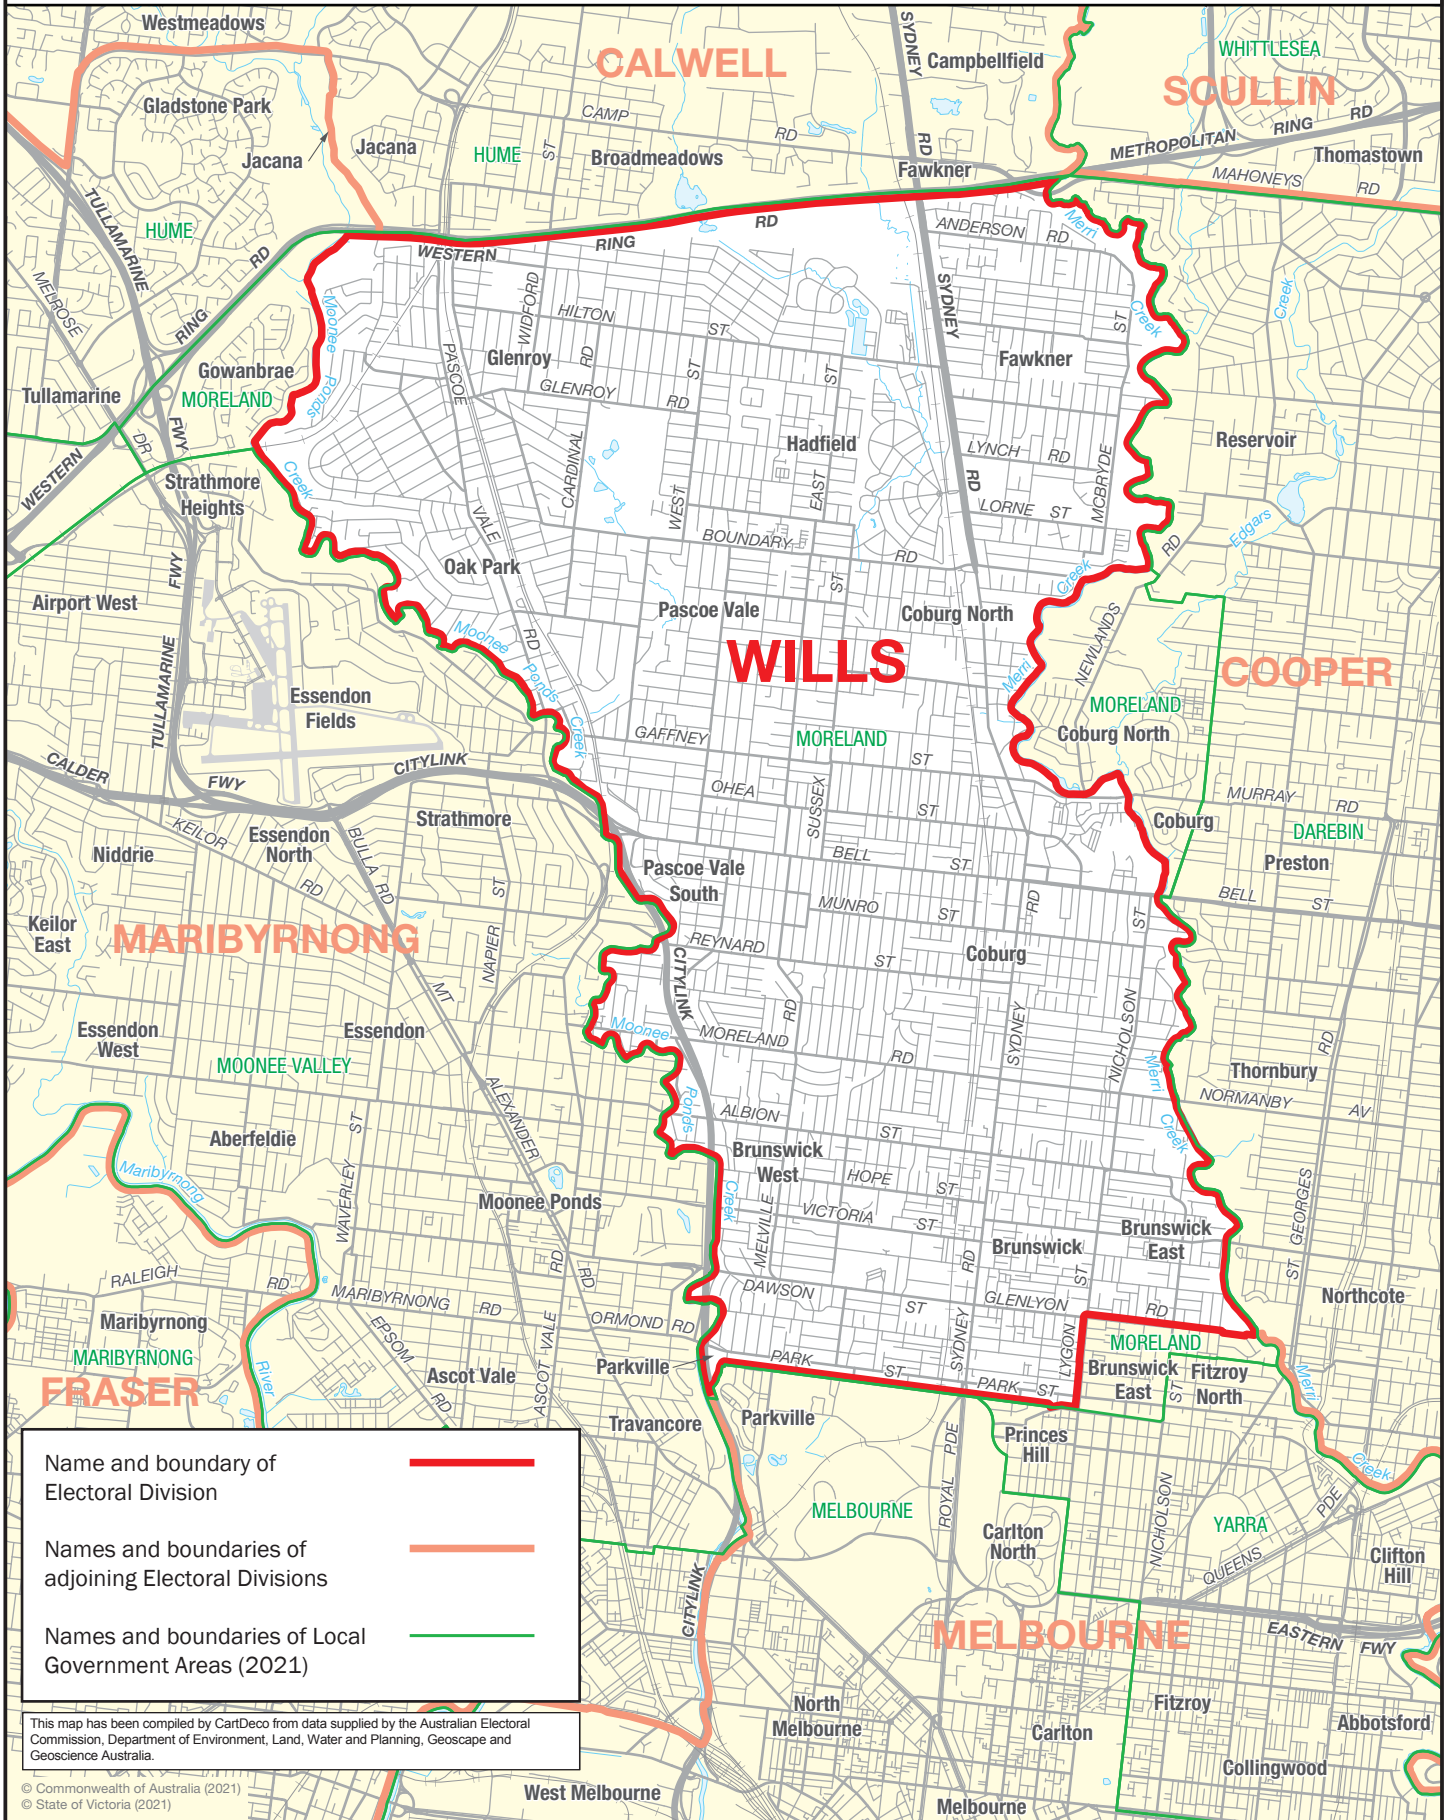

July 2021
**MAP OF COMMONWEALTH
 ELECTORAL DIVISION OF**

WILLS

0 1 km

Name and boundary of Electoral Division	
Names and boundaries of adjoining Electoral Divisions	
Names and boundaries of Local Government Areas (2021)	

This map has been compiled by CartDeco from data supplied by the Australian Electoral Commission, Department of Environment, Land, Water and Planning, Geoscience and Geoscience Australia.