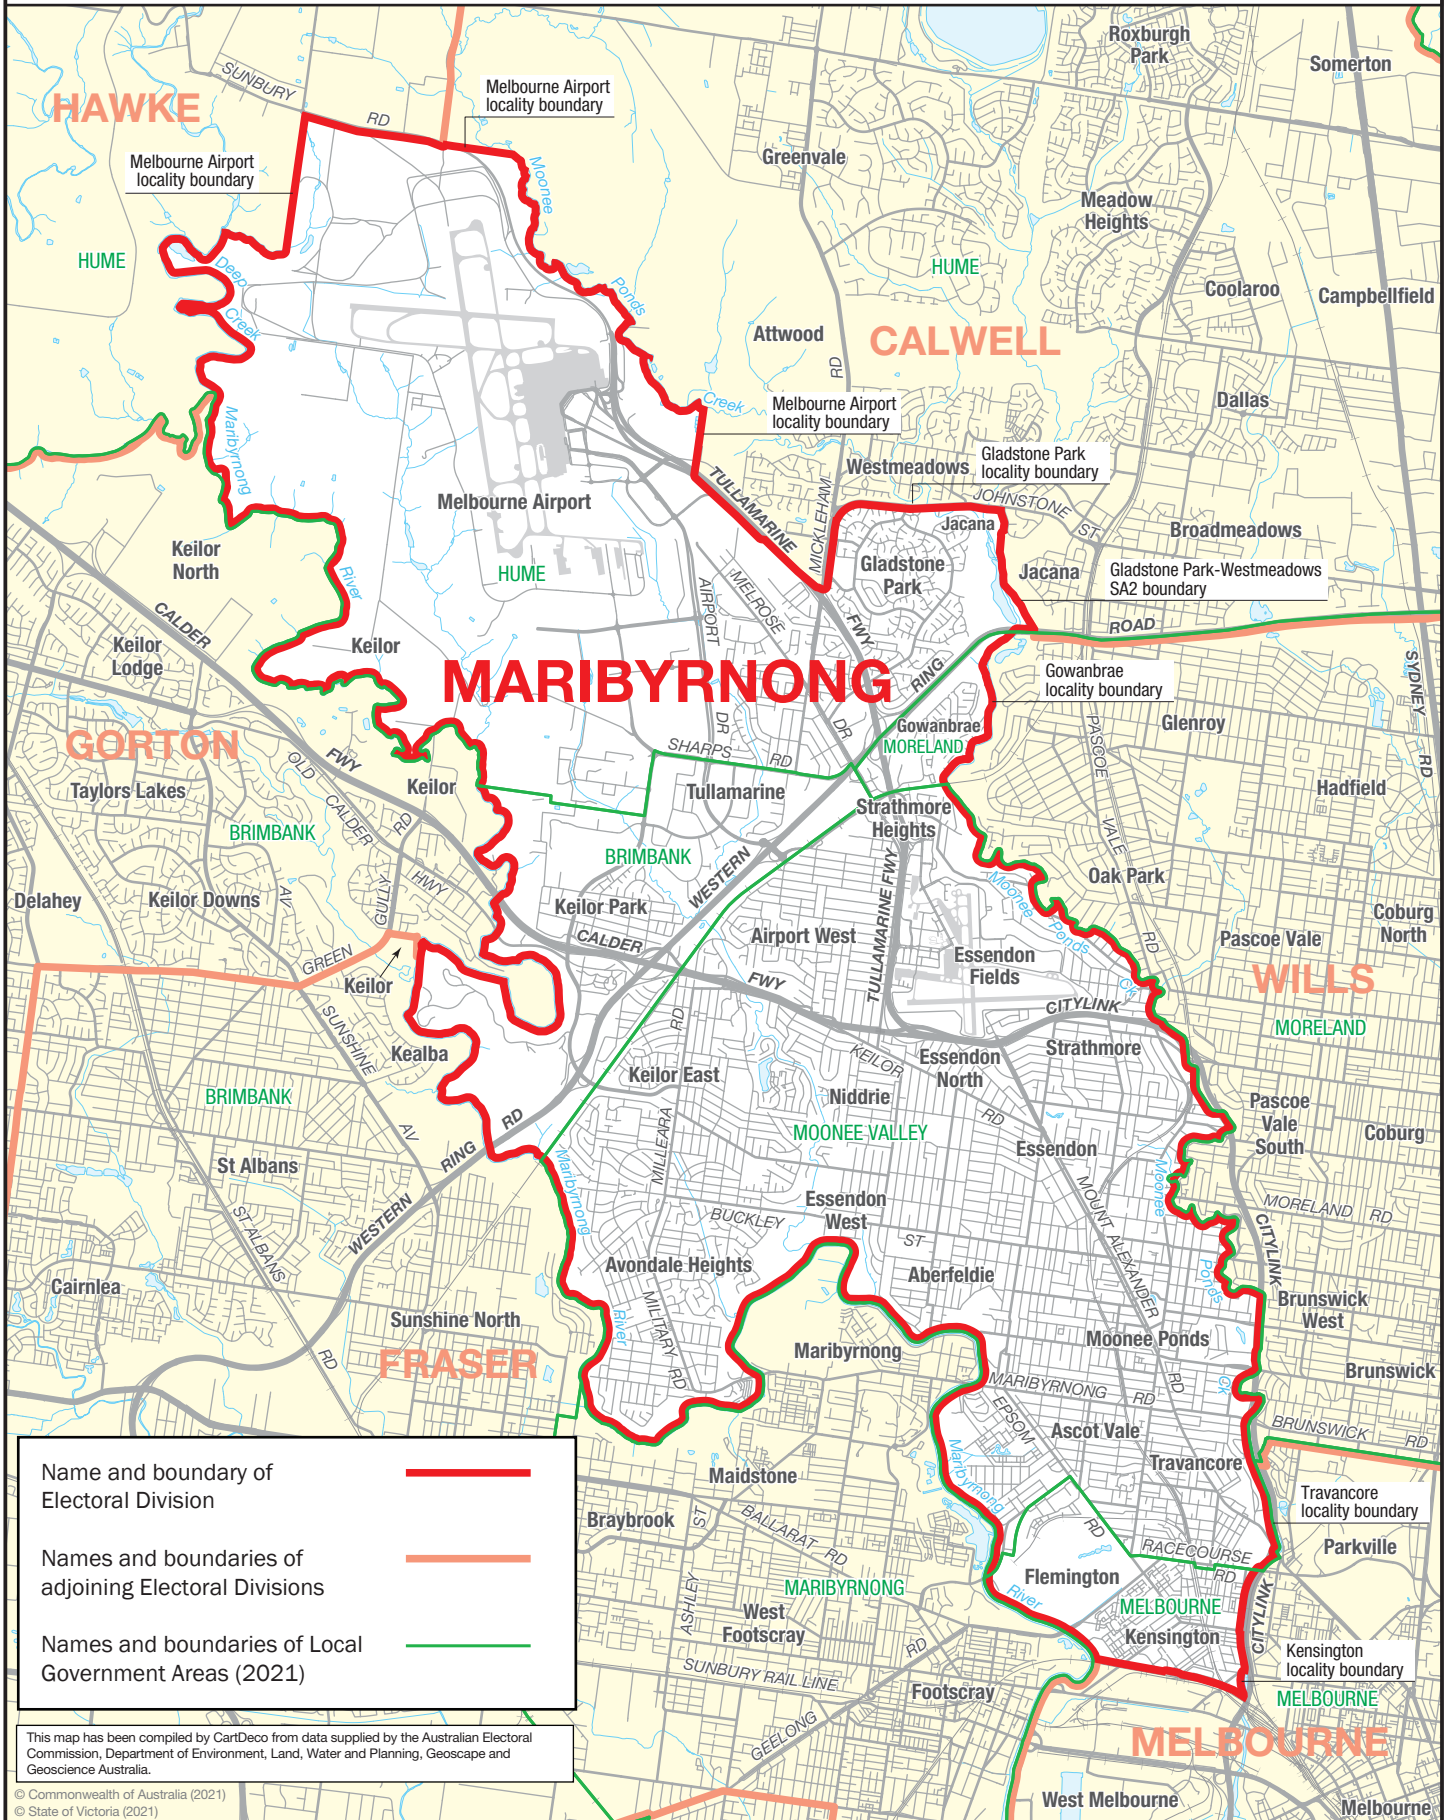

July 2021
MAP OF COMMONWEALTH
ELECTORAL DIVISION OF

MARIBYRNONG

Name and boundary of Electoral Division	
Names and boundaries of adjoining Electoral Divisions	
Names and boundaries of Local Government Areas (2021)	

This map has been compiled by CartDeco from data supplied by the Australian Electoral Commission, Department of Environment, Land, Water and Planning, Geoscape and Geoscience Australia.
© Commonwealth of Australia (2021)
© State of Victoria (2021)