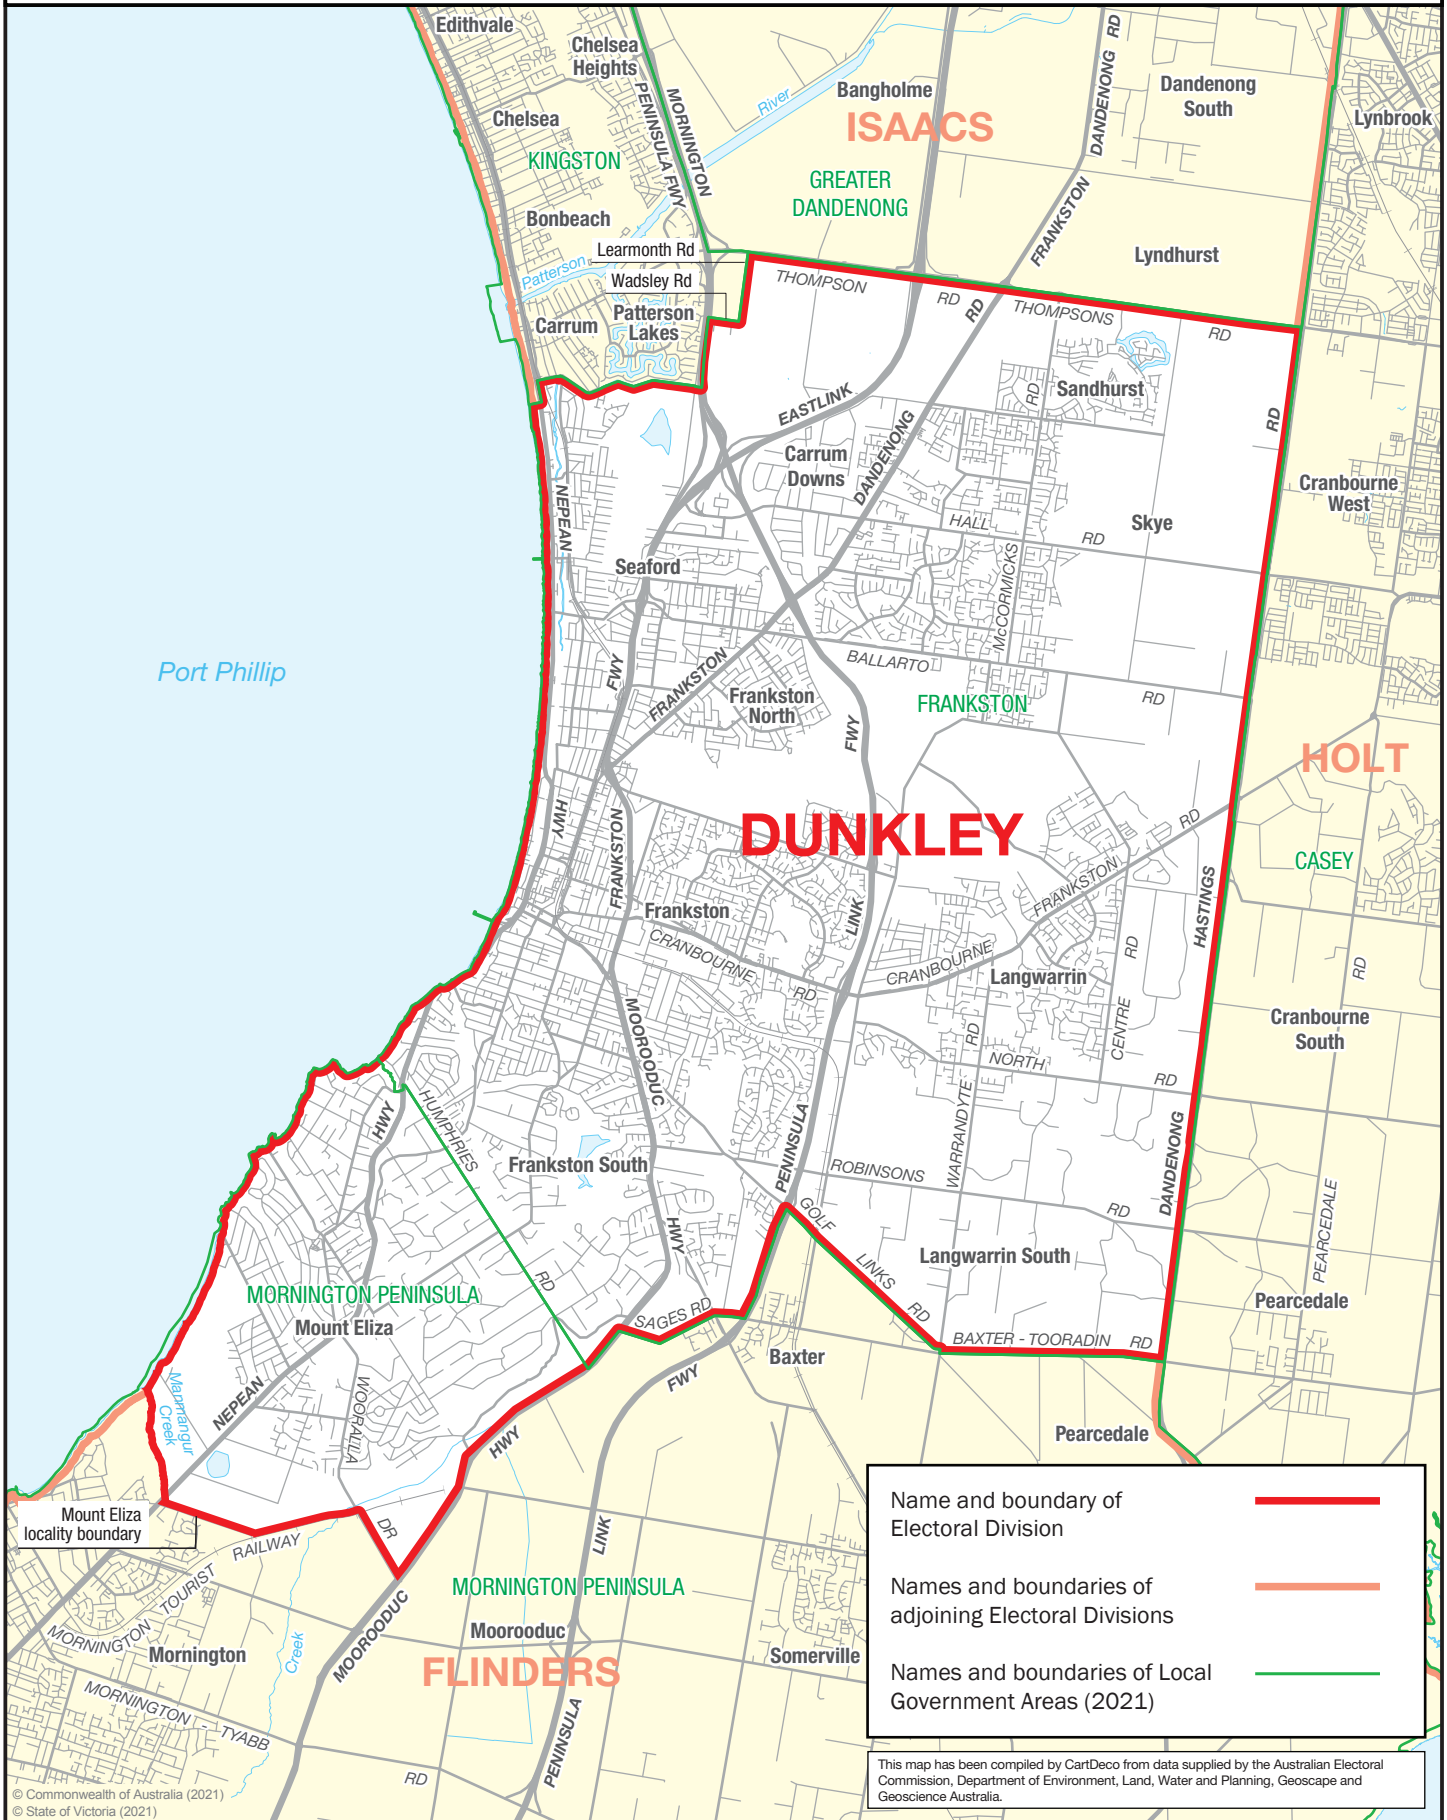

July 2021
**MAP OF COMMONWEALTH
 ELECTORAL DIVISION OF**

DUNKLEY

0 2 km

Name and boundary of Electoral Division	———
Names and boundaries of adjoining Electoral Divisions	———
Names and boundaries of Local Government Areas (2021)	———

This map has been compiled by CartDeco from data supplied by the Australian Electoral Commission, Department of Environment, Land, Water and Planning, Geoscape and Geoscience Australia.