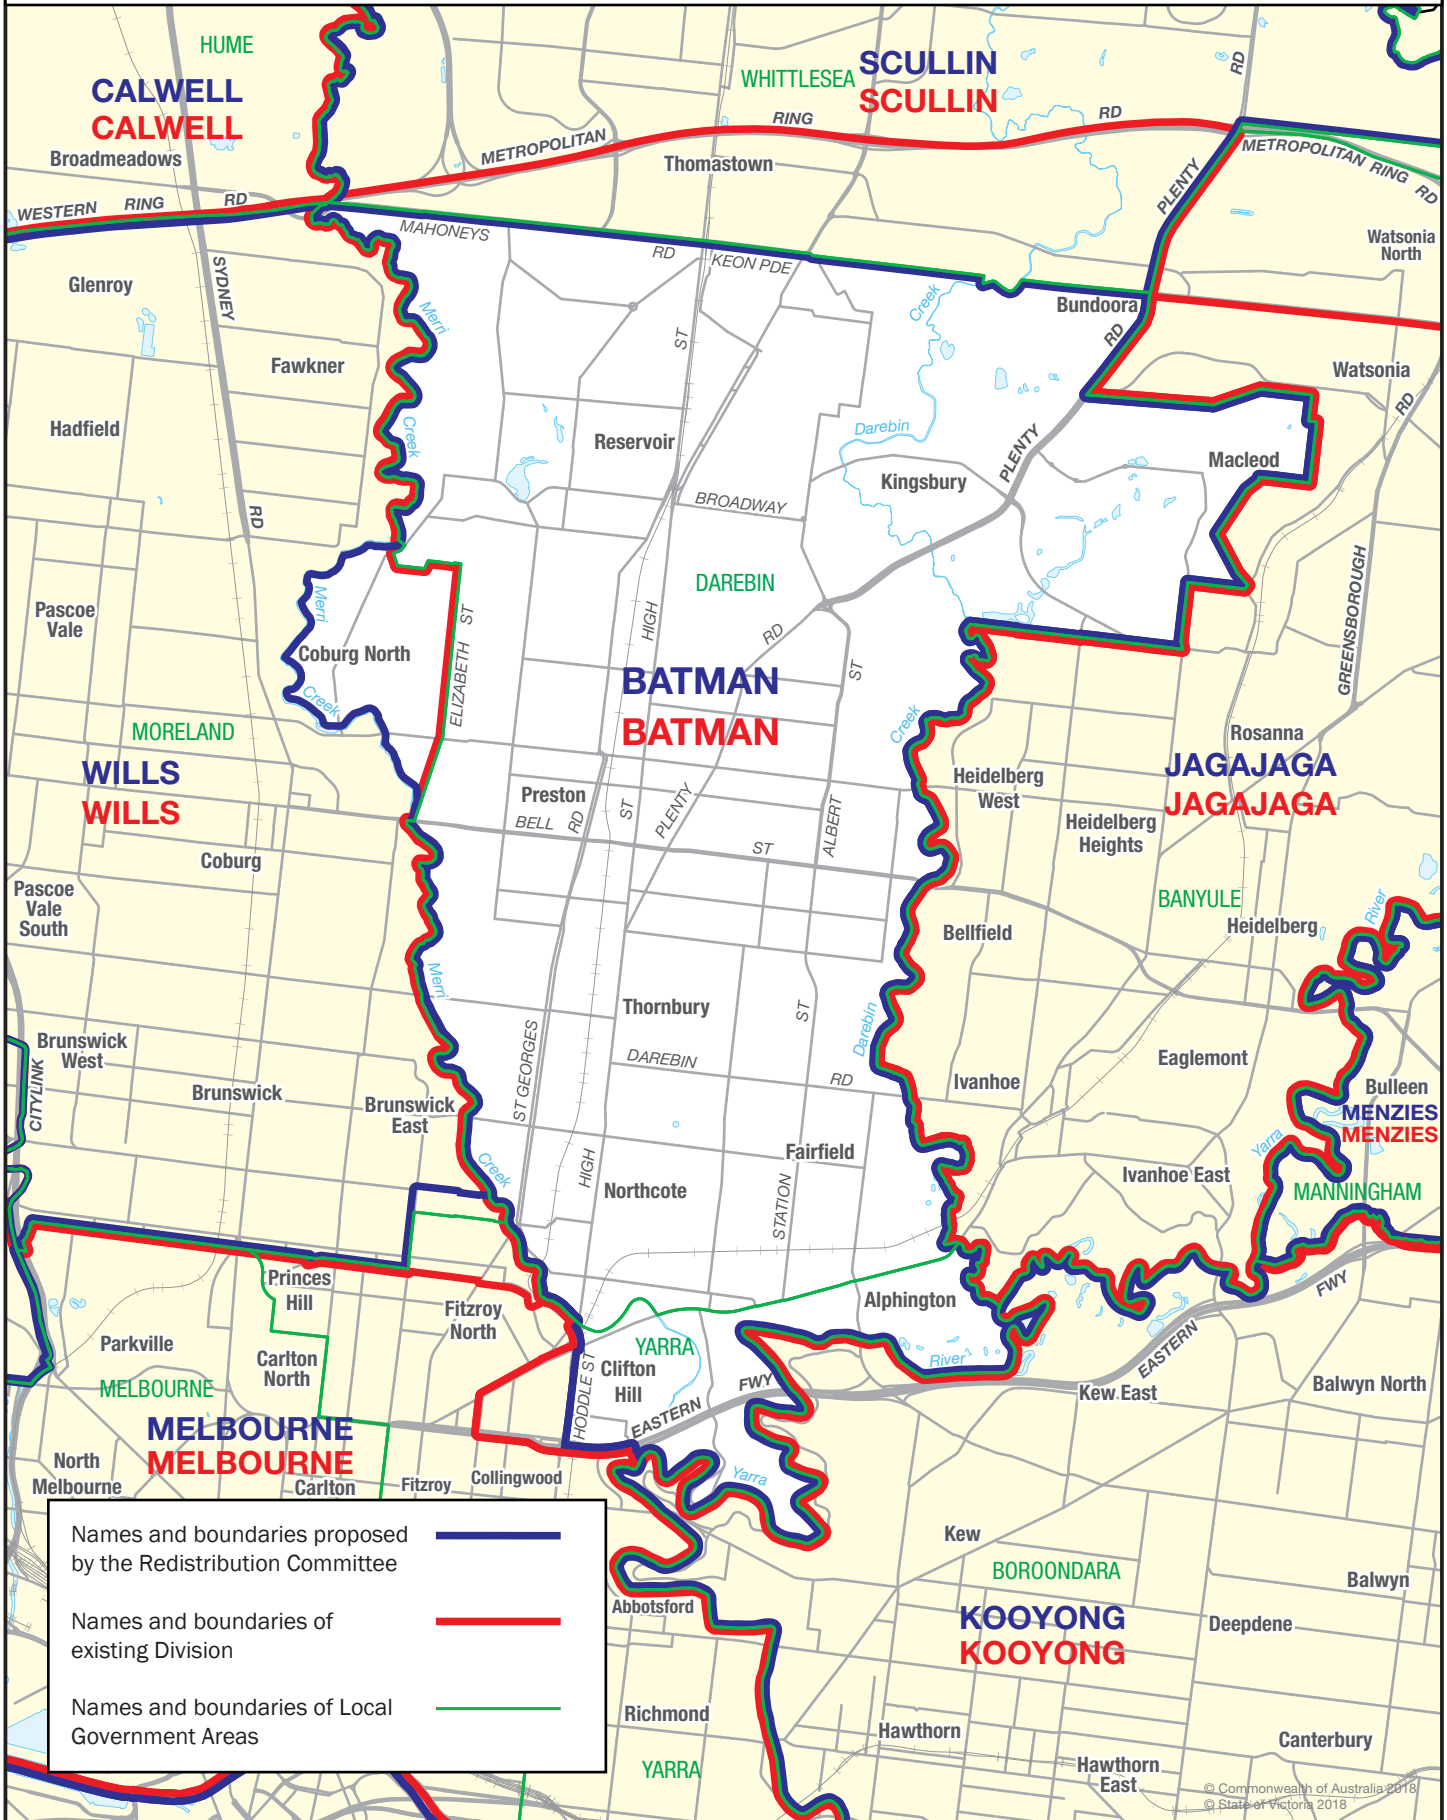

April 2018  
**MAP OF PROPOSED  
 COMMONWEALTH ELECTORAL DIVISION OF  
 BATMAN**

0 1 km

Names and boundaries proposed by the Redistribution Committee	
Names and boundaries of existing Division	
Names and boundaries of Local Government Areas	