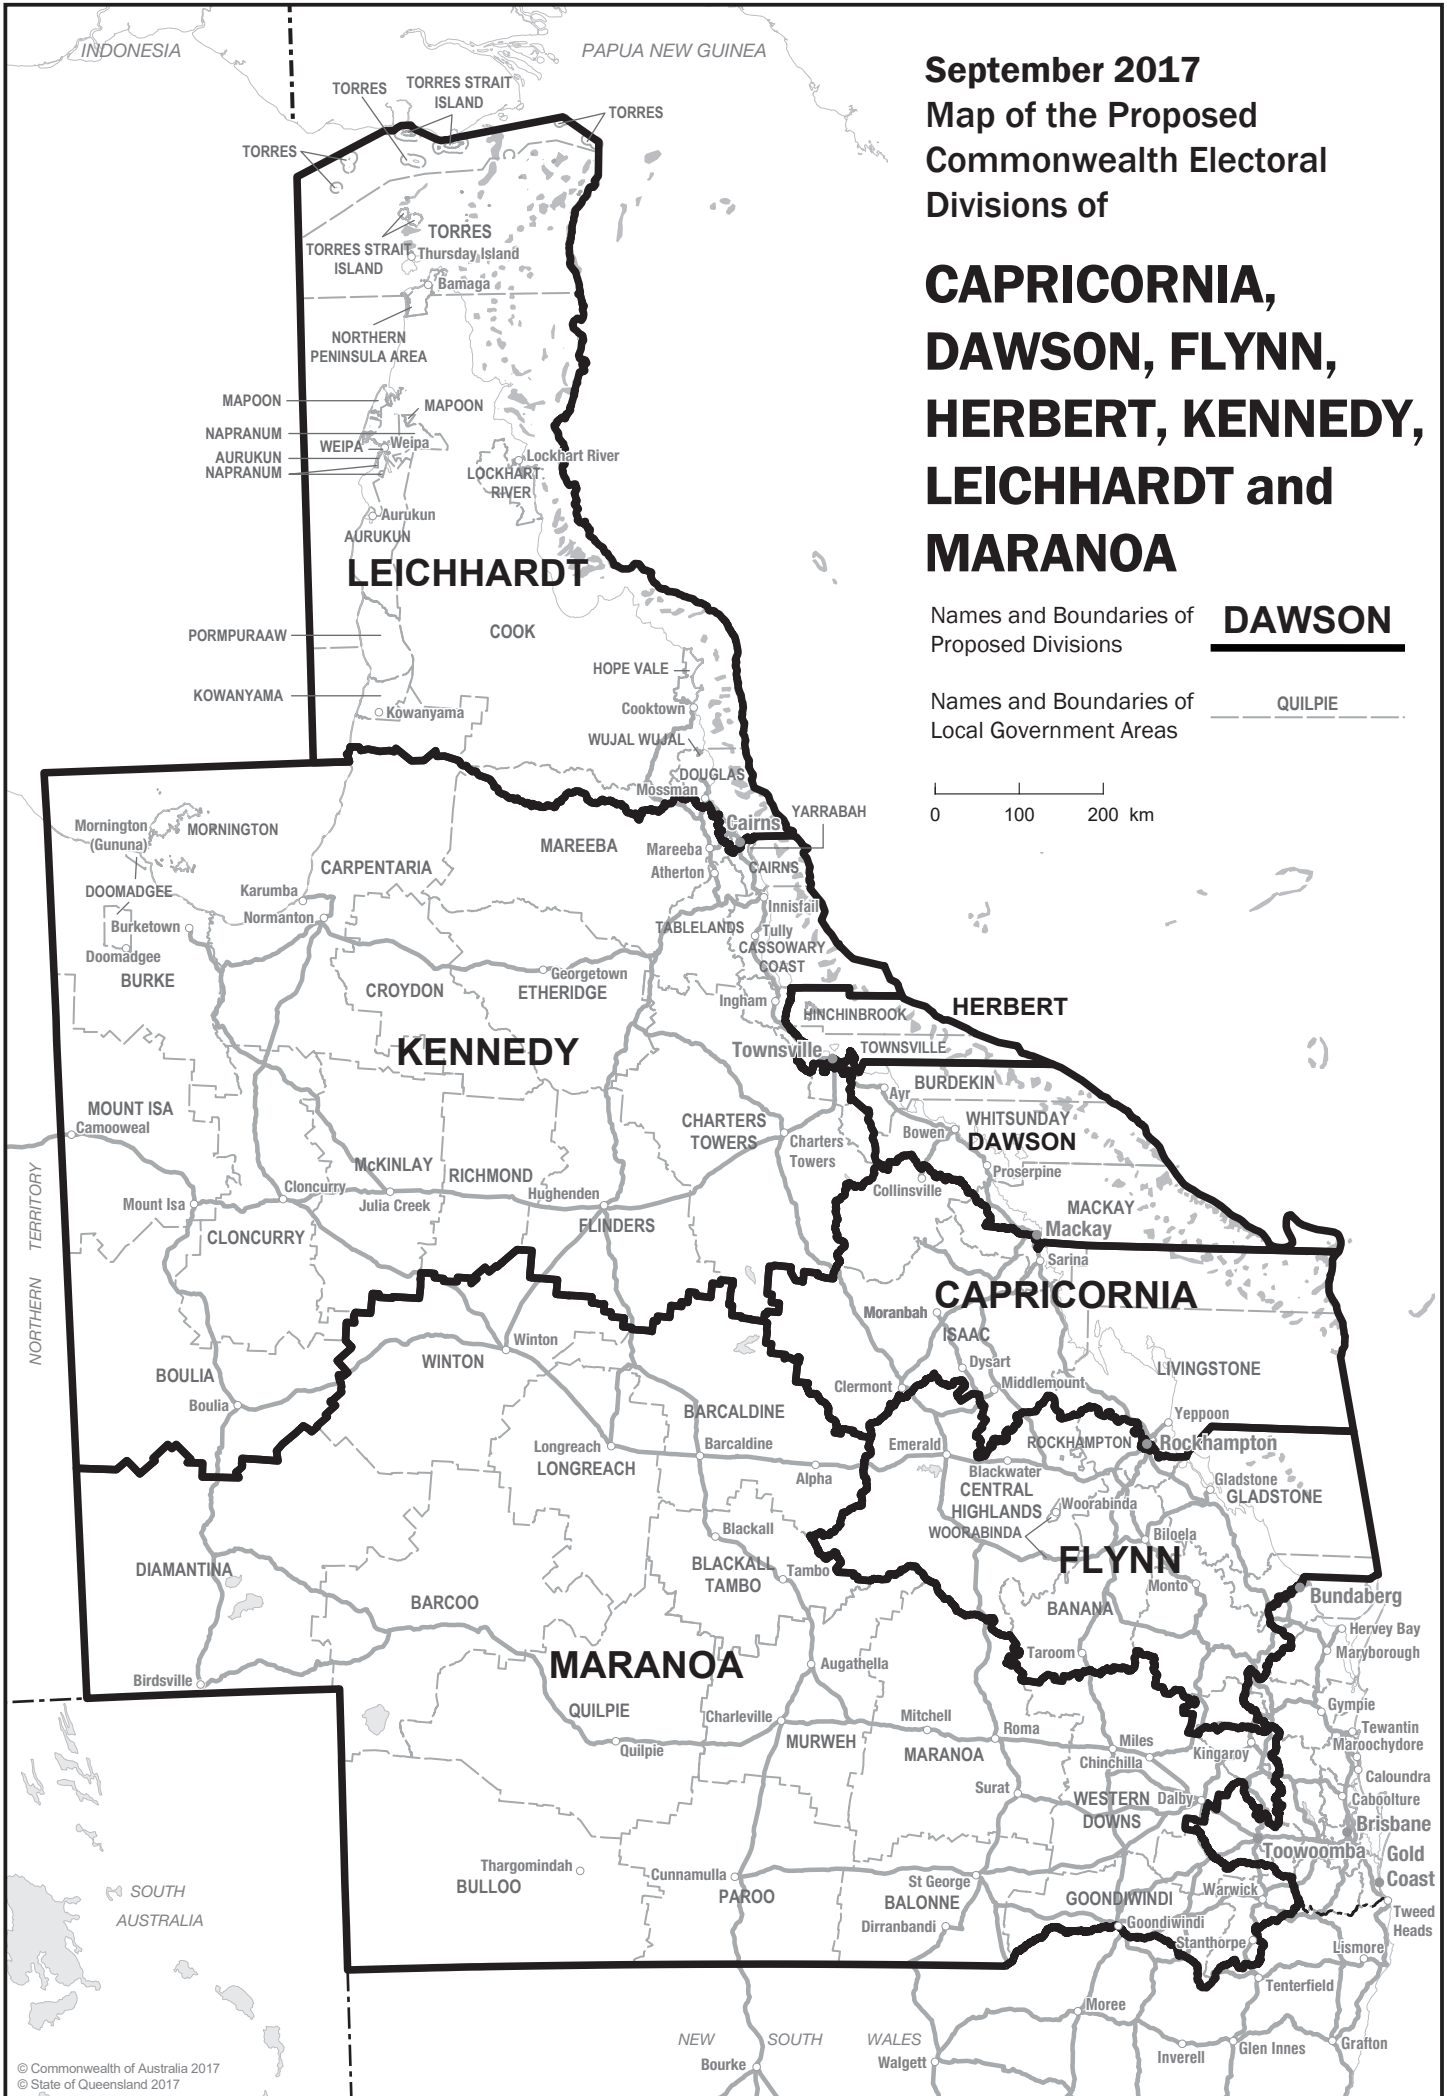

September 2017
Map of the Proposed
Commonwealth Electoral
Divisions of

CAPRICORNIA,
DAWSON, FLYNN,
HERBERT, KENNEDY,
LEICHHARDT and
MARANOA

Names and Boundaries of **DAWSON**
Proposed Divisions

Names and Boundaries of QUILPIE
Local Government Areas