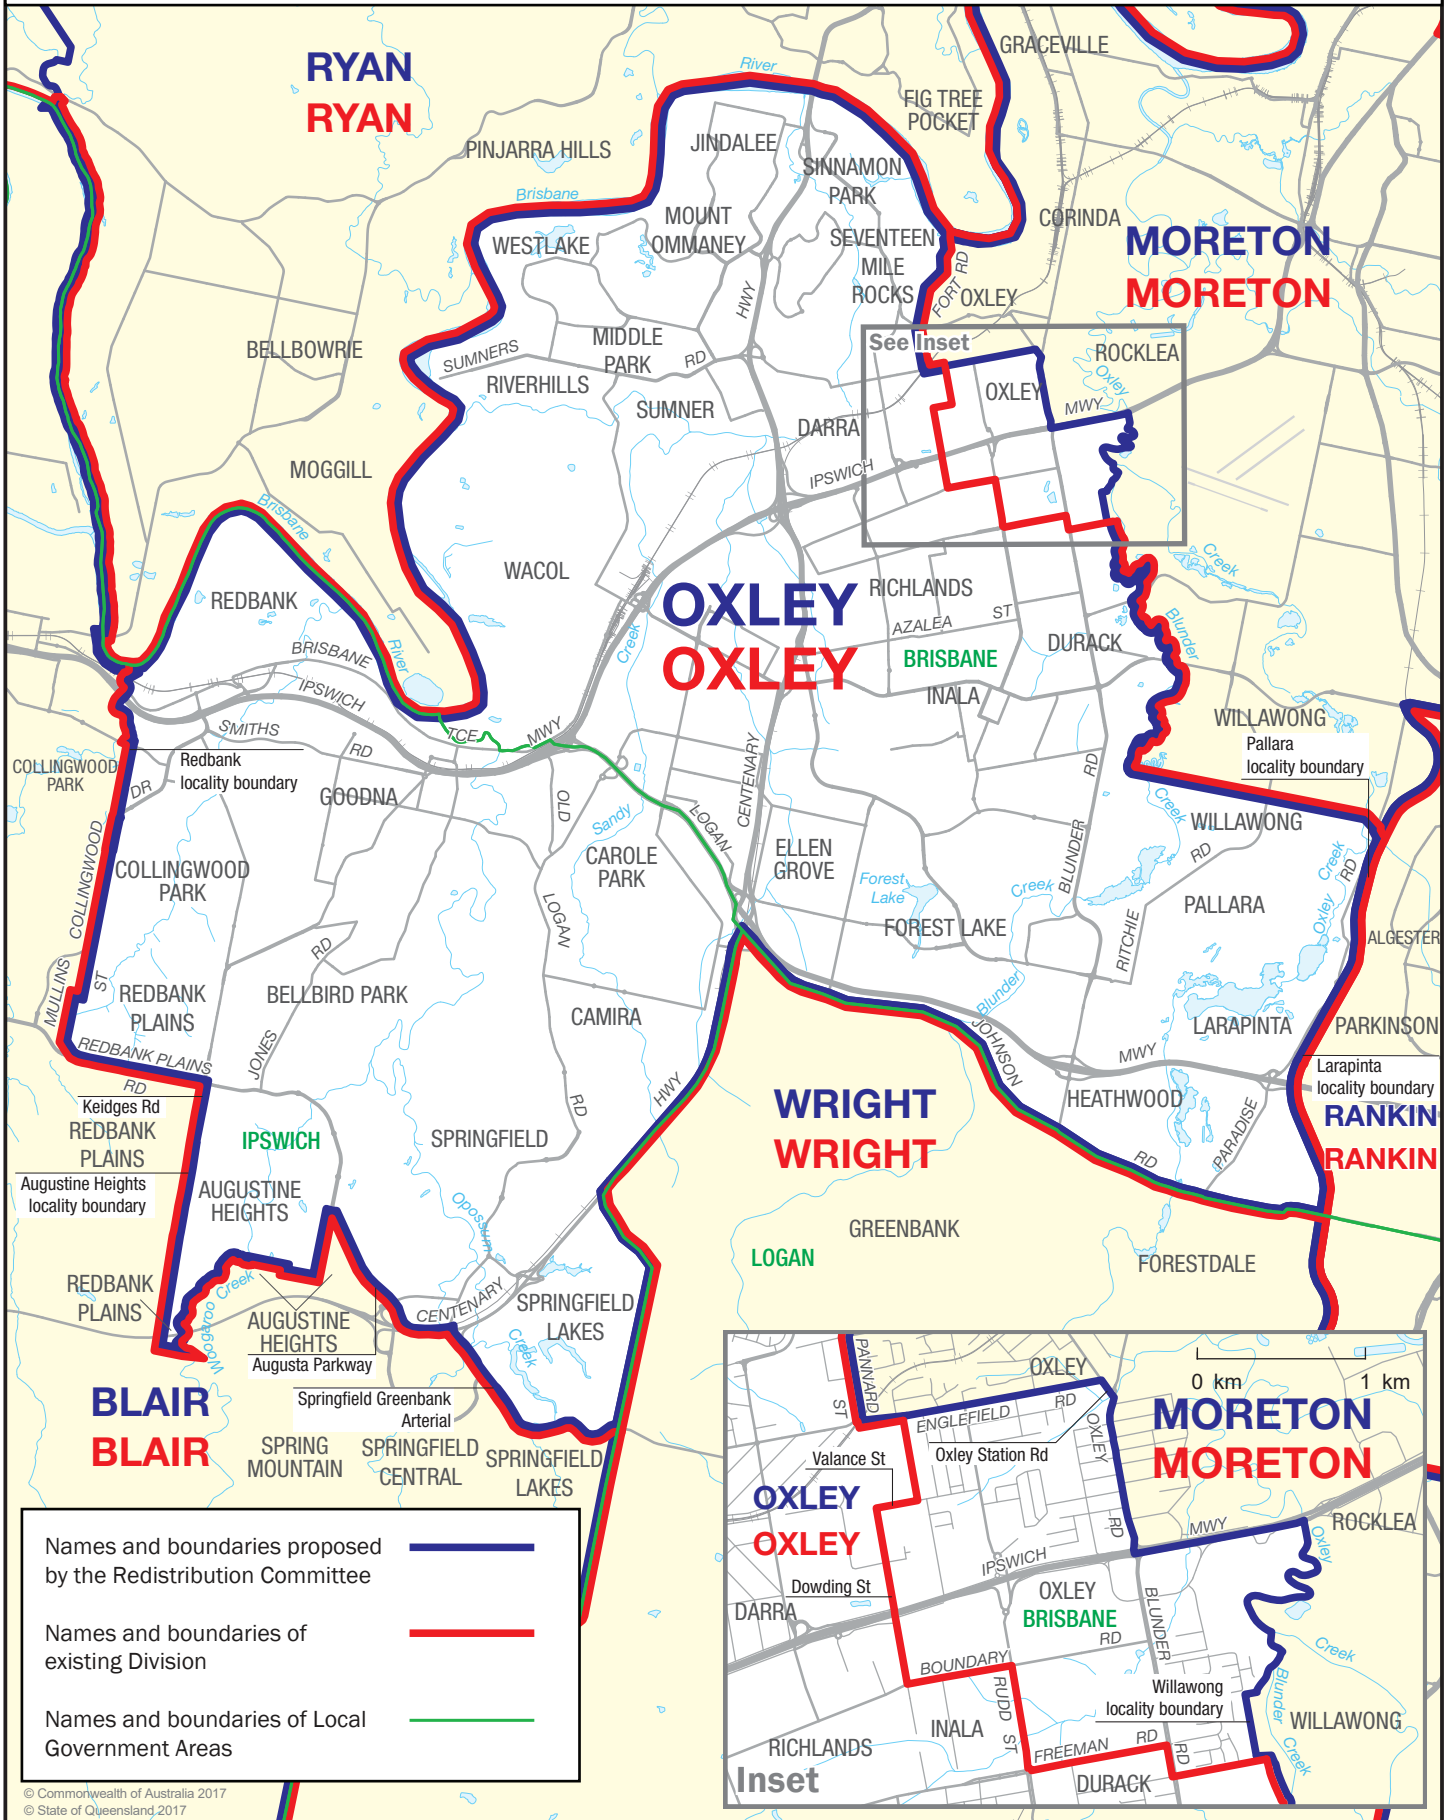

September 2017  
**MAP OF PROPOSED  
 COMMONWEALTH ELECTORAL DIVISION OF  
 OXLEY**

Names and boundaries proposed by the Redistribution Committee ——— (blue line)

Names and boundaries of existing Division ——— (red line)

Names and boundaries of Local Government Areas ——— (green line)