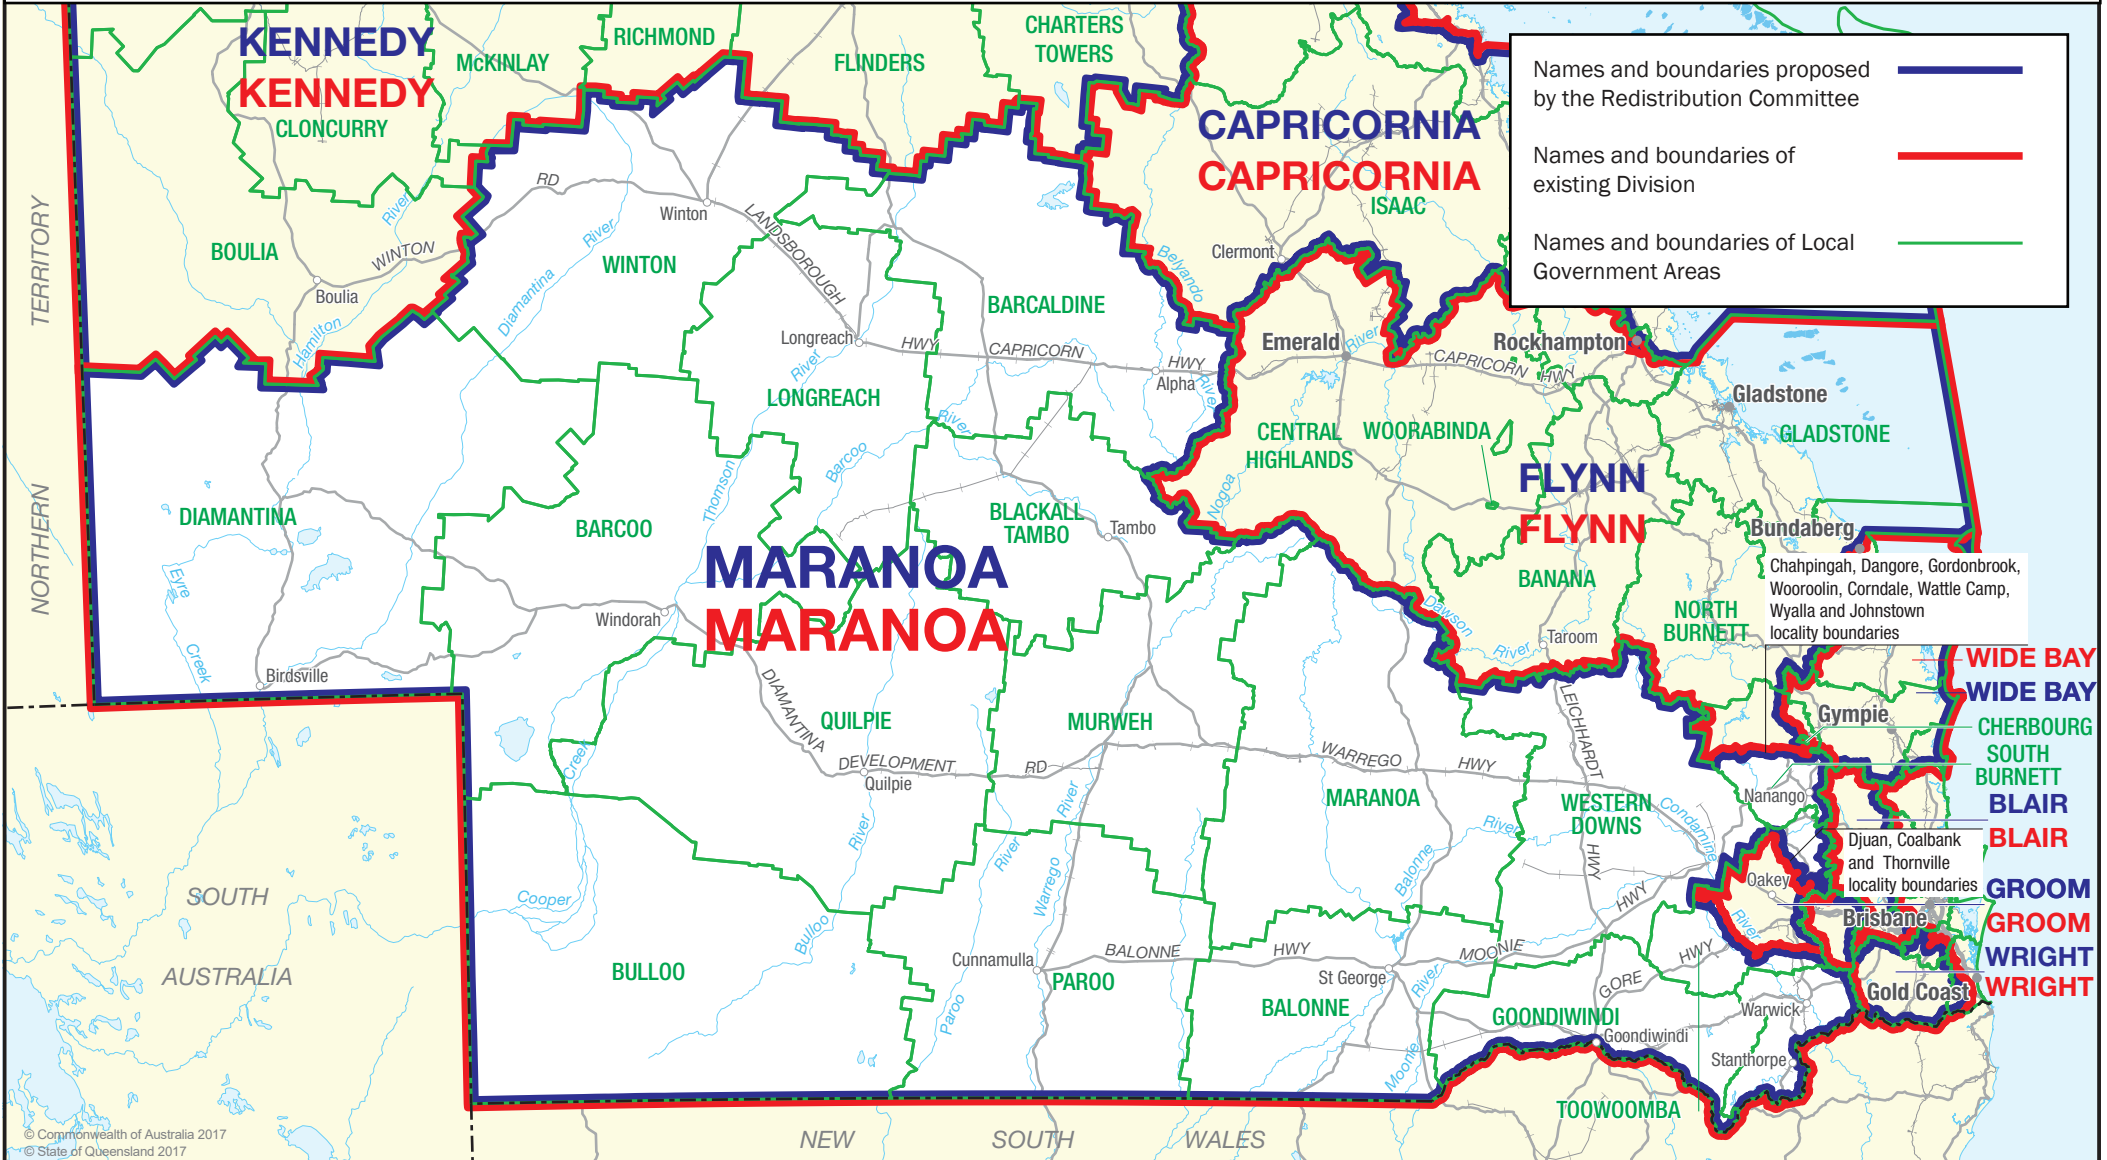

September 2017  
**MAP OF PROPOSED  
 COMMONWEALTH ELECTORAL DIVISION OF  
 MARANOA**

0 200 km

Names and boundaries proposed by the Redistribution Committee ————

Names and boundaries of existing Division ————

Names and boundaries of Local Government Areas ————

Chahpingah, Dangore, Gordonbrook, Wooroolin, Comdale, Wattle Camp, Wyalla and Johnstown locality boundaries

Djuan, Coalbank and Thornville locality boundaries