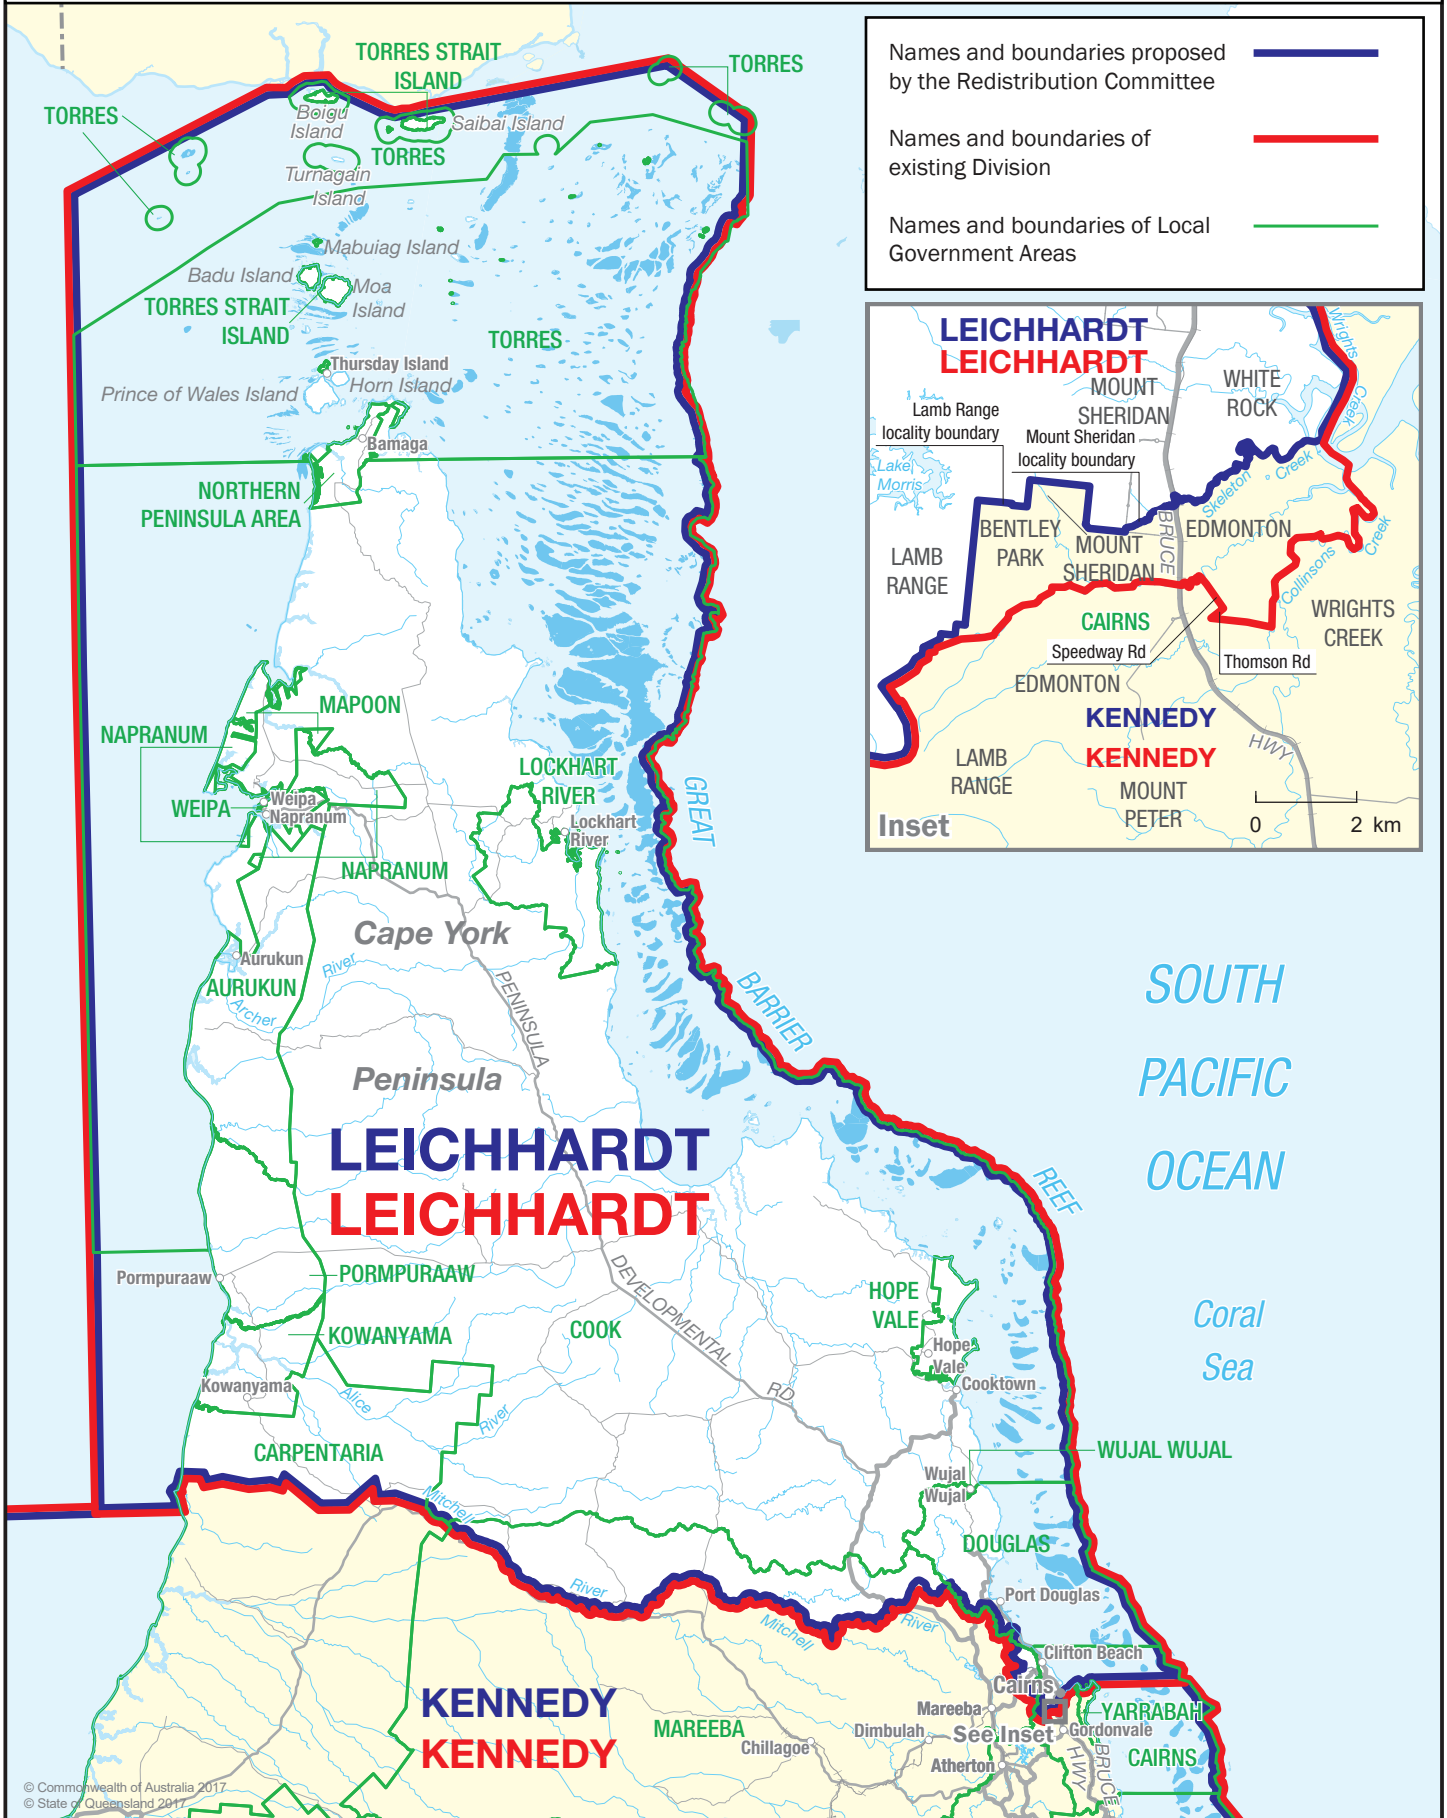

September 2017  
**MAP OF PROPOSED  
 COMMONWEALTH ELECTORAL DIVISION OF  
 LEICHHARDT**

0 100 km

Names and boundaries proposed by the Redistribution Committee —

Names and boundaries of existing Division —

Names and boundaries of Local Government Areas —