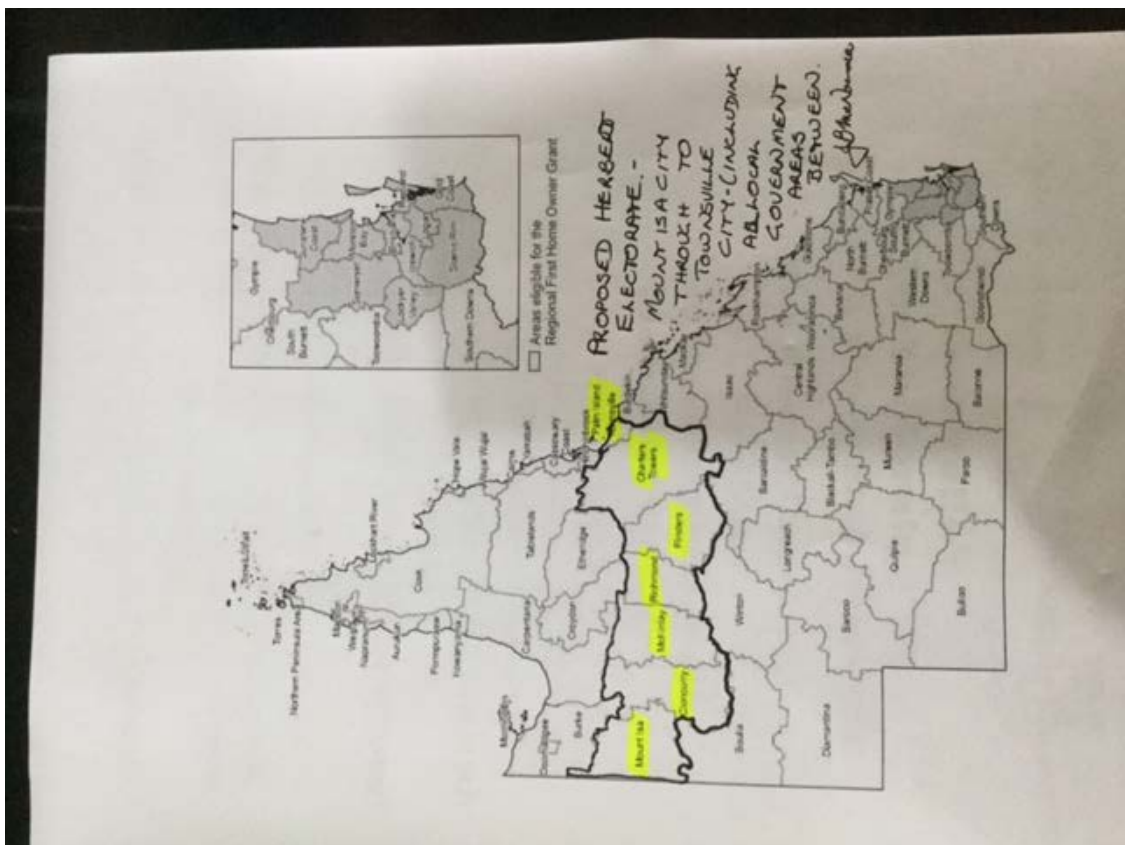

THE FEDERAL
REDISTRIBUTION
QUEENSLAND

Suggestion 24

Jane McNamara

2 pages

From: [Brendan McNamara](#)
To: [FedRedistribution - OLD](#)
Cc: [Jane McNamara](#)
Subject: FW: Map of Proposed Herbert Federal Electorate
Date: Friday, 19 May 2017 5:49:22 PM

Dear AEC Electoral Redistribution,
I am submitting that the Federal Electorate of Herbert should include the Local Governments of Townsville City, Charters Towers Regional, Flinders, Richmond, McKinlay, Cloncurry Shire Councils and Mount Isa City. This would give the Herbert Federal Electorate an East to West cross section of North Queensland that is the same as the MITEZ (Mount Isa to Townsville Economic Zone) and the transport corridor for road, rail and power supplies across North Queensland serving the North West Mineral Province and the Port of Townsville. Kennedy Federal Electorate would cover the area to the North of this proposed new Herbert Electorate and Maranoa Federal Electorate would be to the South.

Map of Proposed Federal Electorate of Herbert.
Kennedy Federal Electorate to the North and Maranoa Federal Electorate to the South.

Jane McNamara

[REDACTED]

Private Citizen and Voter

Phone [REDACTED]

Mobile [REDACTED]