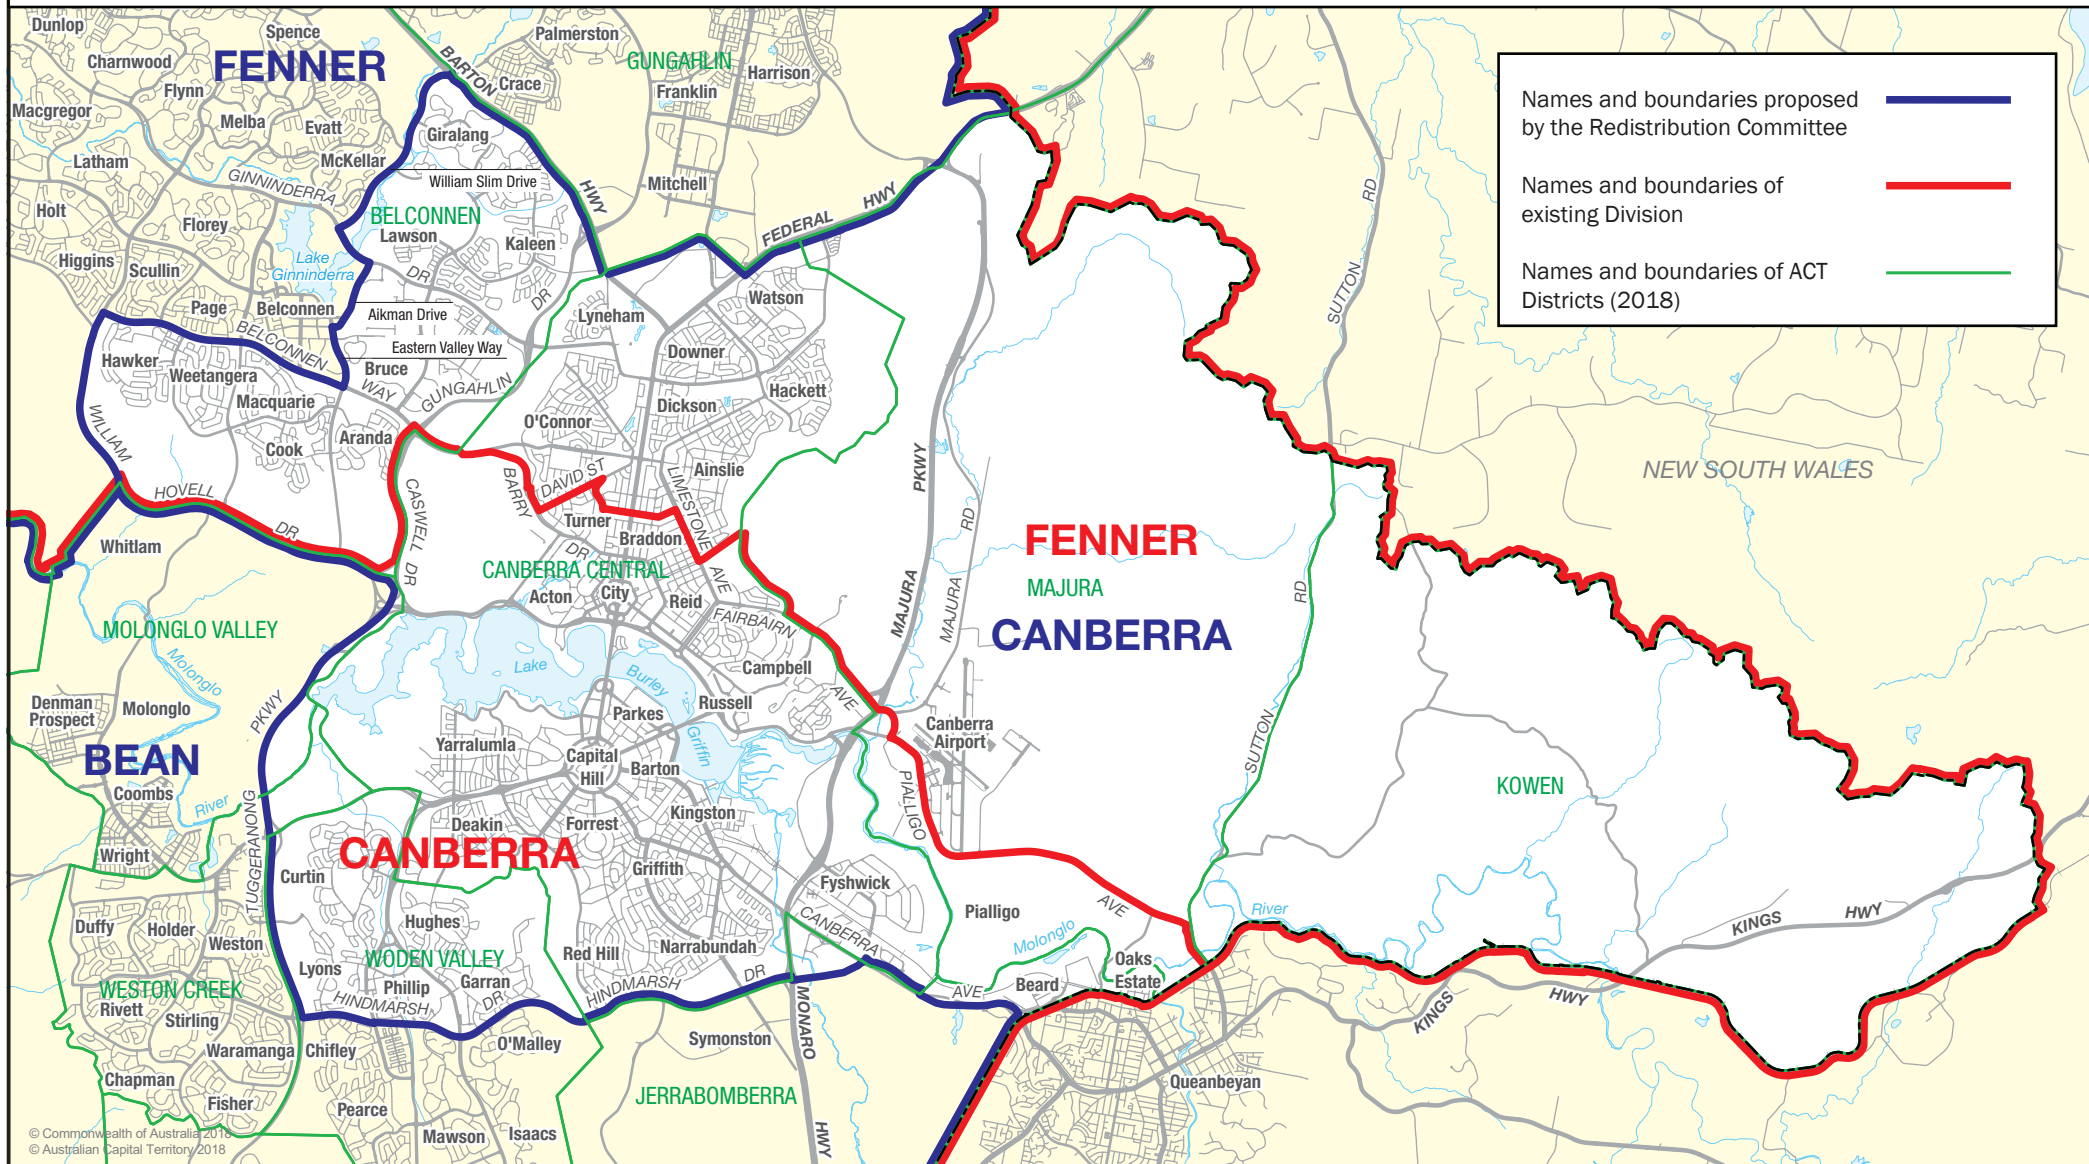

April 2018
**MAP OF PROPOSED
 COMMONWEALTH ELECTORAL DIVISION OF
 CANBERRA**

0 5 km

Names and boundaries proposed by the Redistribution Committee	———
Names and boundaries of existing Division	———
Names and boundaries of ACT Districts (2018)	———