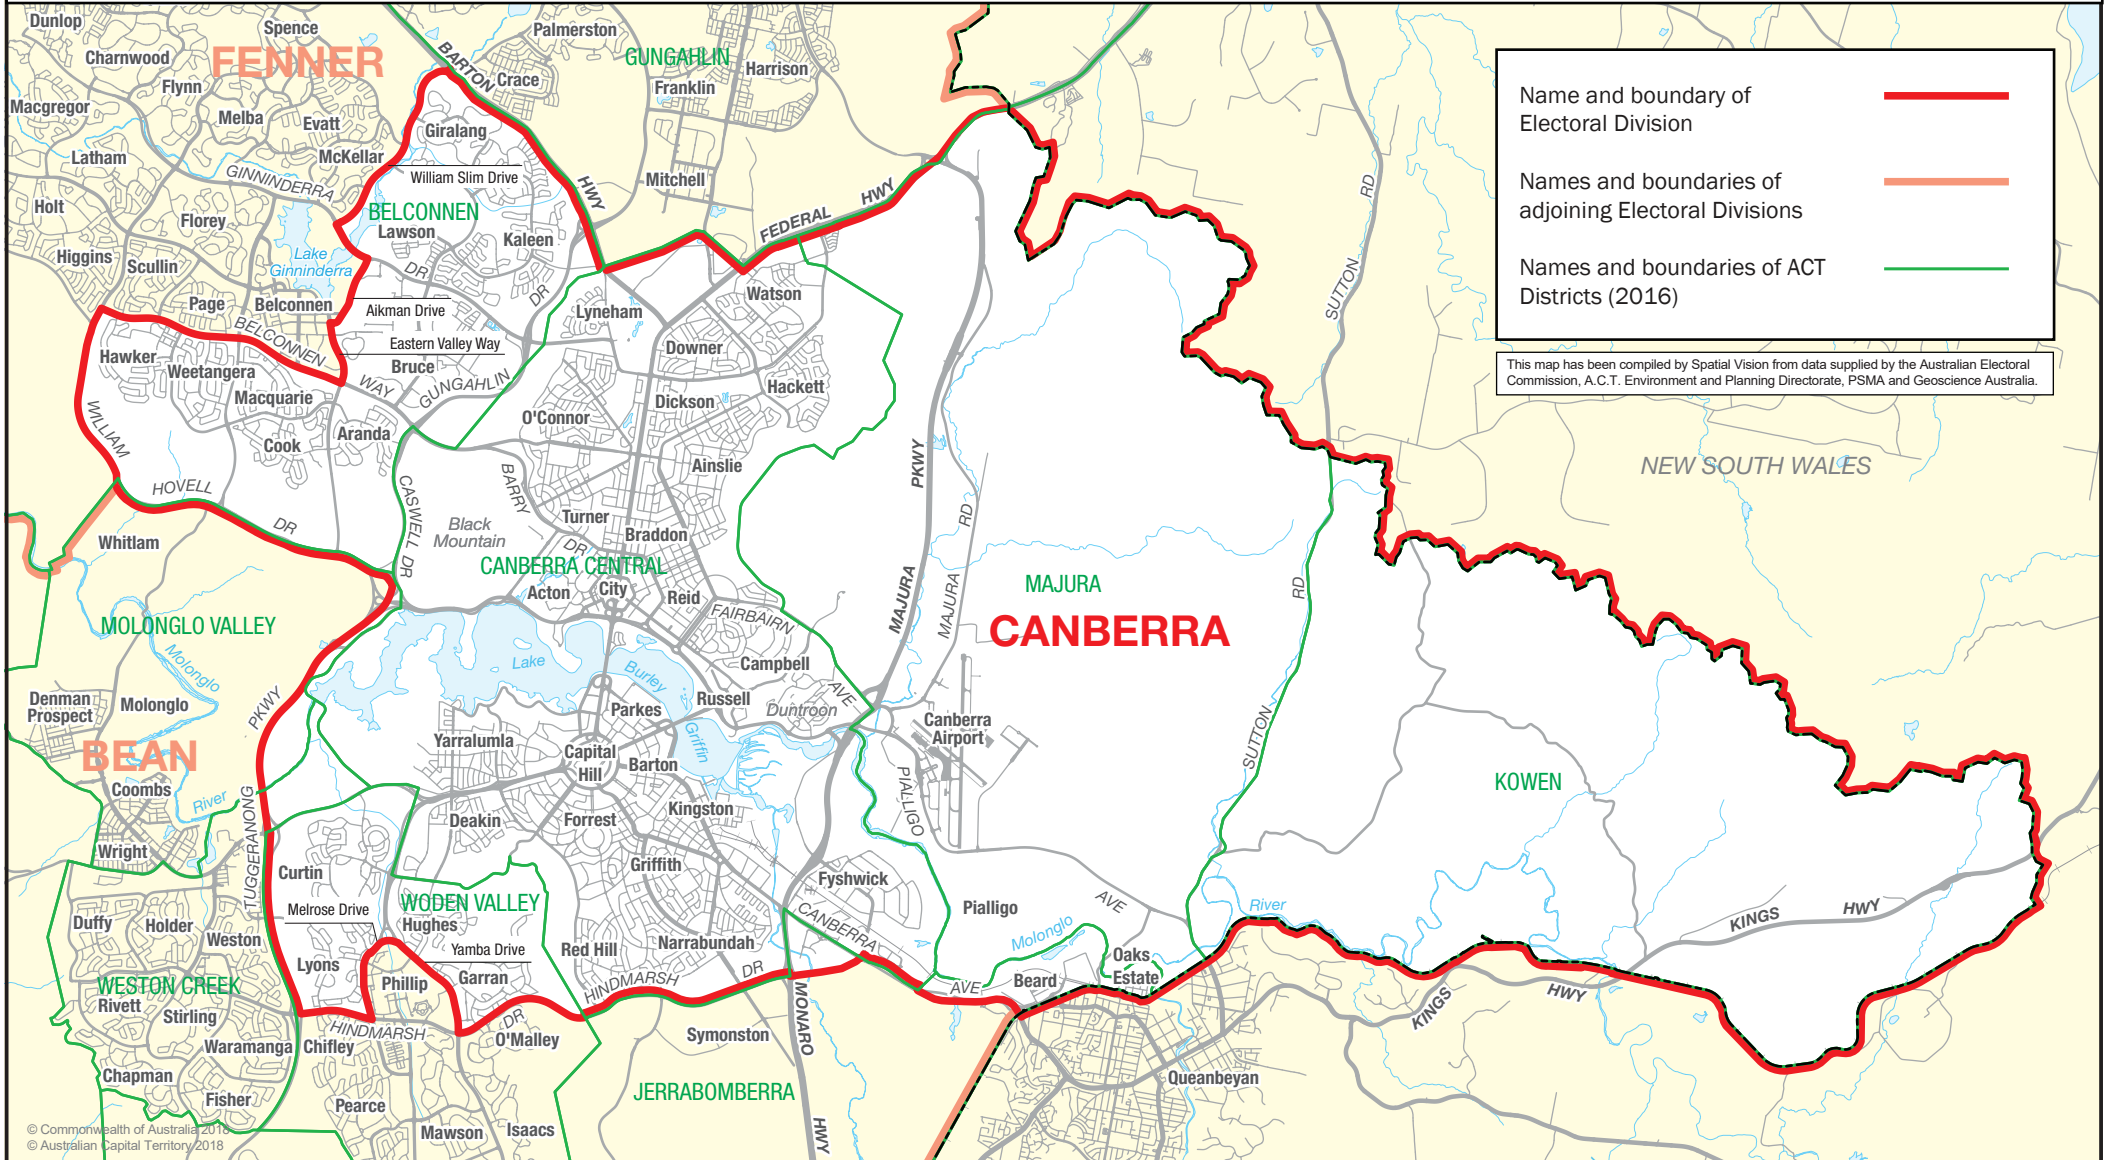

July 2018  
**MAP OF THE FEDERAL  
 ELECTORAL DIVISION OF  
 CANBERRA**

0 5 km

Name and boundary of Electoral Division	
Names and boundaries of adjoining Electoral Divisions	
Names and boundaries of ACT Districts (2016)	

This map has been compiled by Spatial Vision from data supplied by the Australian Electoral Commission, A.C.T. Environment and Planning Directorate, PSMA and Geoscience Australia.