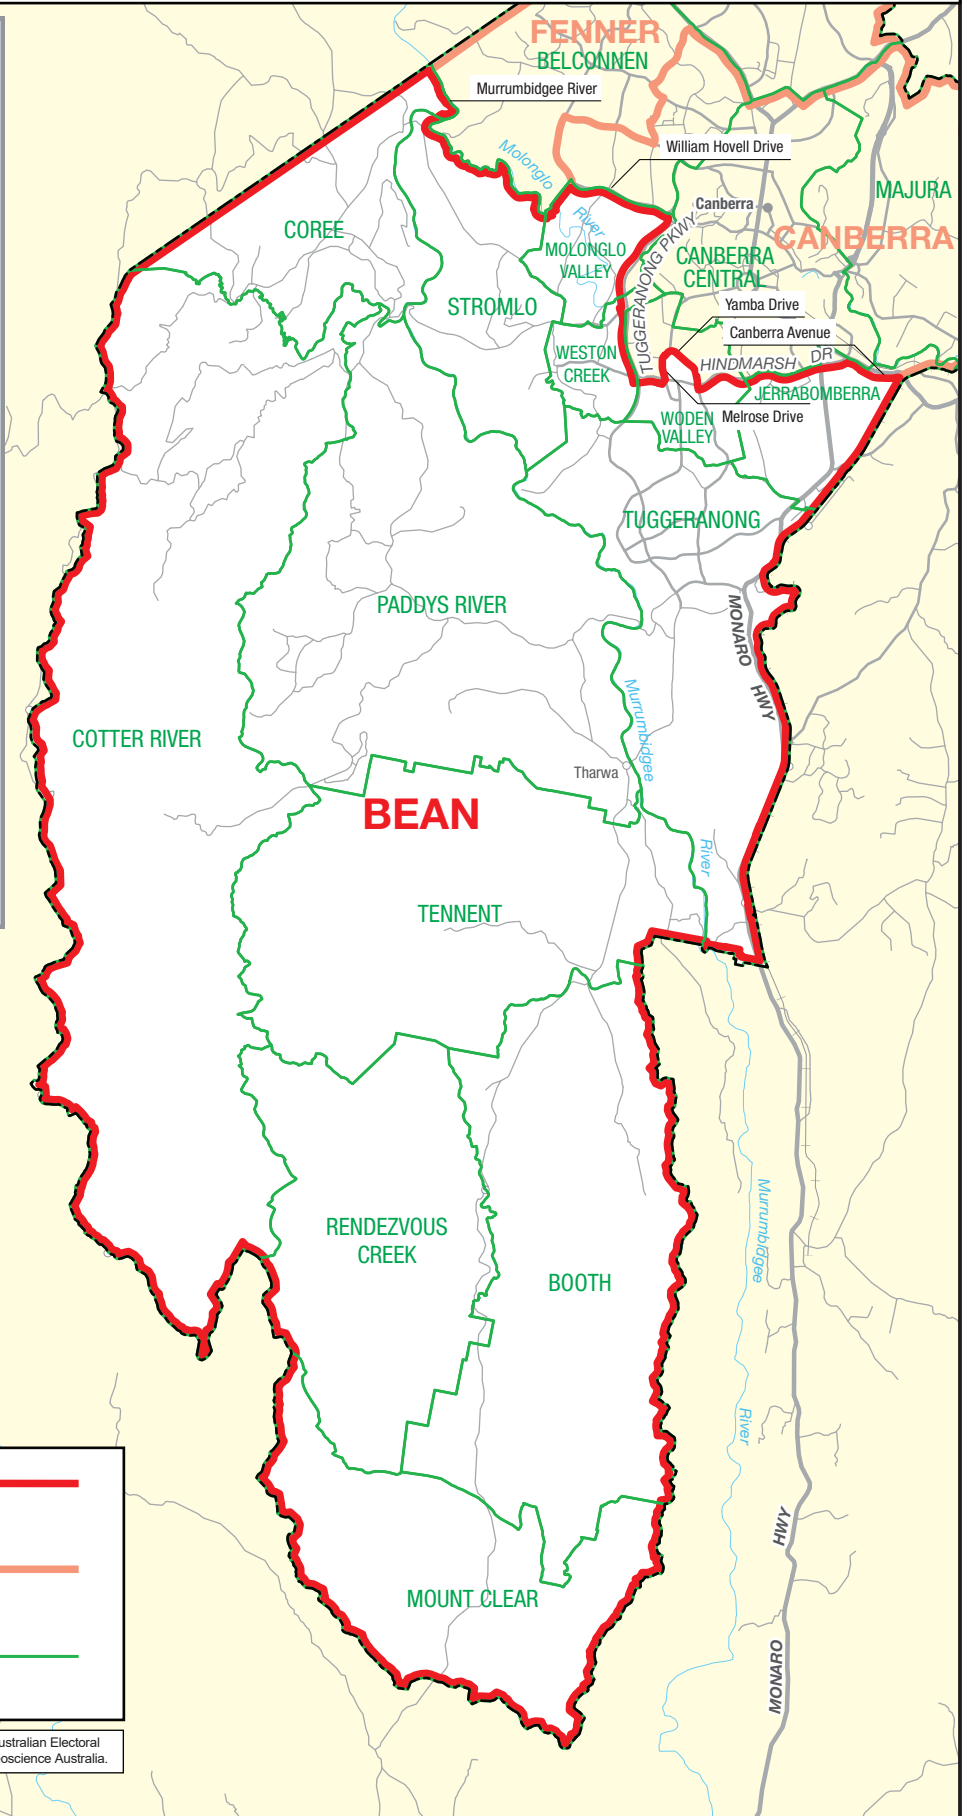

July 2018
**MAP OF THE FEDERAL
 ELECTORAL DIVISION OF**

BEAN

0 5 10 km

Name and boundary of Electoral Division	
Names and boundaries of adjoining Electoral Divisions	
Names and boundaries of ACT Districts (2016)	

This map has been compiled by Spatial Vision from data supplied by the Australian Electoral Commission, A.C.T. Environment and Planning Directorate, PSMA and Geoscience Australia.