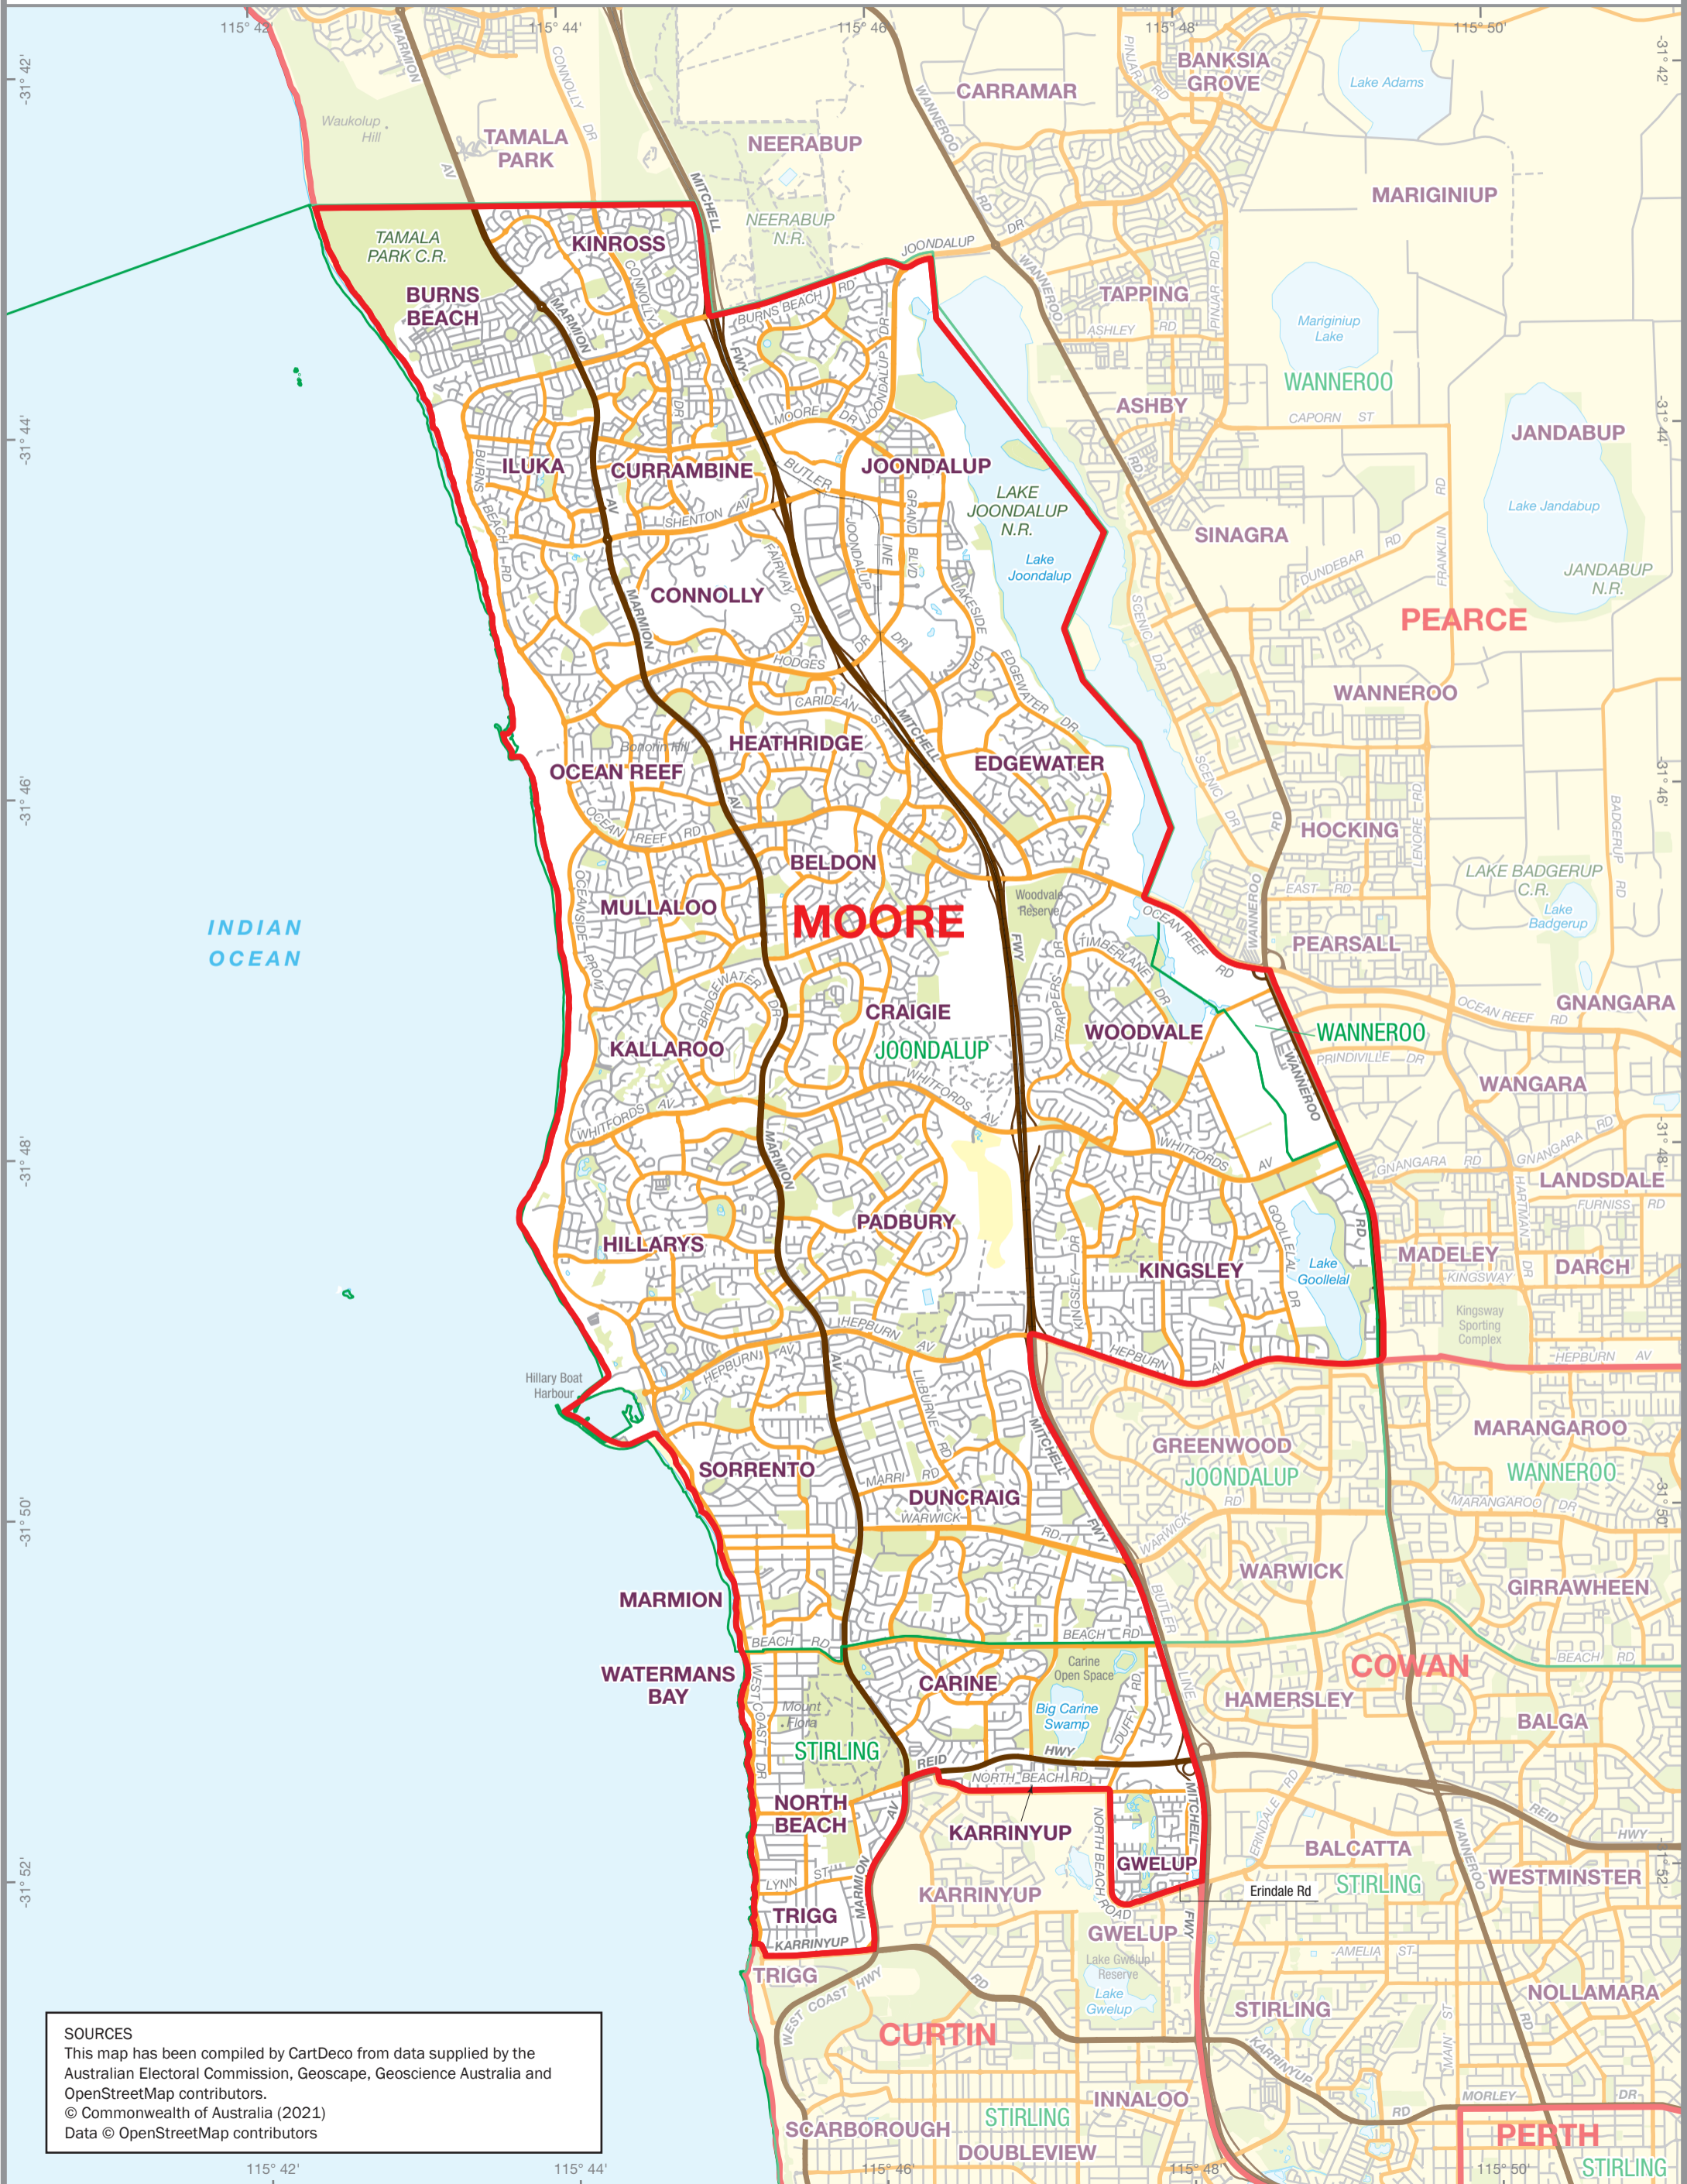

August 2021
**MAP OF THE COMMONWEALTH
 ELECTORAL DIVISION OF
 MOORE**

Name and Boundary of
 Electoral Division
 Names and Boundaries of
 adjoining Electoral Divisions
 Names and Boundaries of
 Local Government Areas (2021)

MOORE
PEARCE
JOONDALUP

SOURCES
 This map has been compiled by CartDeco from data supplied by the Australian Electoral Commission, Geoscape, Geoscience Australia and OpenStreetMap contributors.
 © Commonwealth of Australia (2021)
 Data © OpenStreetMap contributors