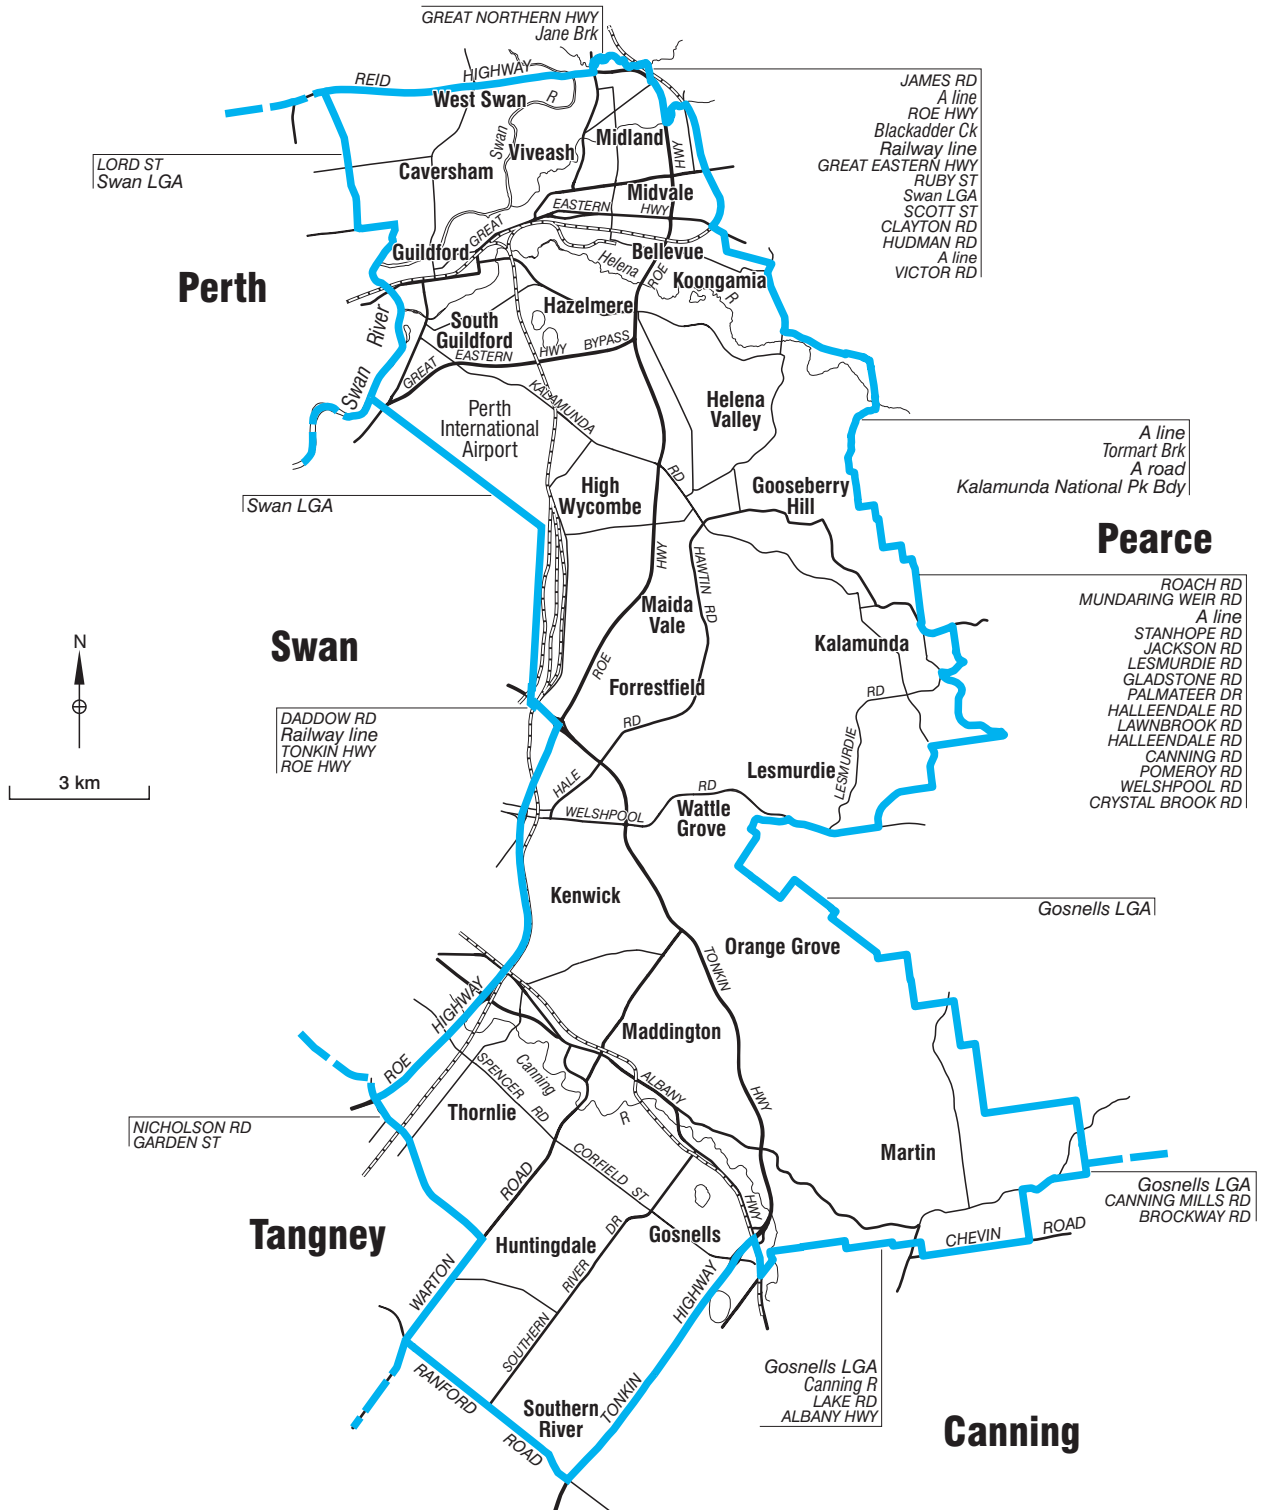

COMMONWEALTH ELECTORAL DIVISION OF  
**HASLUCK**

LORD ST  
Swan LGA

JAMES RD  
A line  
ROE HWY  
Blackadder Ck  
Railway line  
GREAT EASTERN HWY  
RUBY ST  
Swan LGA  
SCOTT ST  
CLAYTON RD  
HUDMAN RD  
A line  
VICTOR RD

A line  
Tormart Brk  
A road  
Kalamunda National Pk Body

**Pearce**  
ROACH RD  
MUNDARING WEIR RD  
A line  
STANHOPE RD  
JACKSON RD  
LESMURDIE RD  
GLADSTONE RD  
PALMATEER DR  
HALLEENDALE RD  
LAWNBROOK RD  
HALLEENDALE RD  
CANNING RD  
POMEROY RD  
WELSHPOOL RD  
CRYSTAL BROOK RD

DADDOW RD  
Railway line  
TONKIN HWY  
ROE HWY

Gosnells LGA

NICHOLSON RD  
GARDEN ST

Gosnells LGA  
CANNING MILLS RD  
BROCKWAY RD

Gosnells LGA  
Canning R  
LAKE RD  
ALBANY HWY

- Divisional boundary
- Adjoining divisional boundary
- Division area  245 sq km
- Railway

**Note:**  
Federal redistribution finalised in December 2008  
Local Government Area (LGA) descriptions are current at April 2008