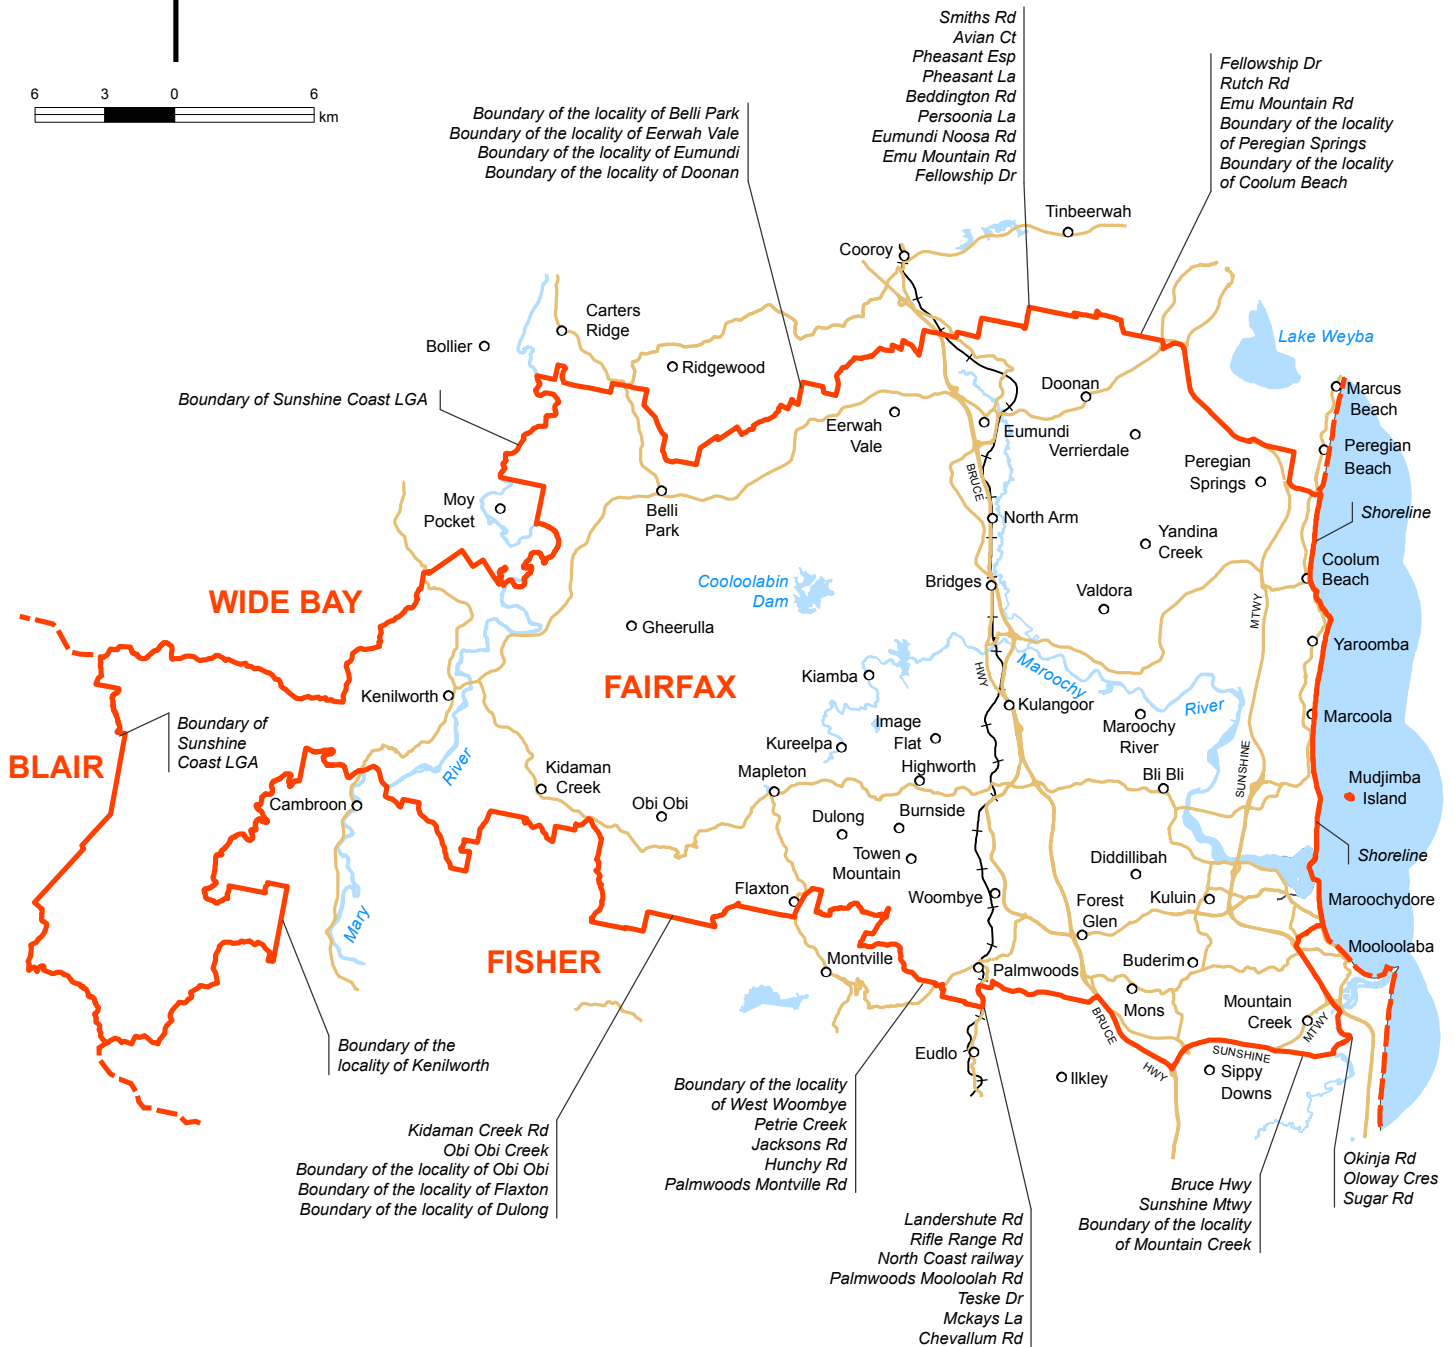

Commonwealth Electoral Division of

FAIRFAX

Boundary gazetted 15 December 2009

This map has been compiled by Terranean Mapping Technologies from data supplied by the Australian Electoral Commission, and Pitney Bowes Business Insight 2009, under licence from PSMA Australia Ltd. © Pitney Bowes Software Pty Ltd, 2009. © Commonwealth of Australia 2010

Divisional boundary 
 Adjoining boundary 
 Size of division 1 036 km²

Note:
 Local Government Area descriptions are current 2006.
 Federal electoral boundaries follow the centre of features unless otherwise advised.