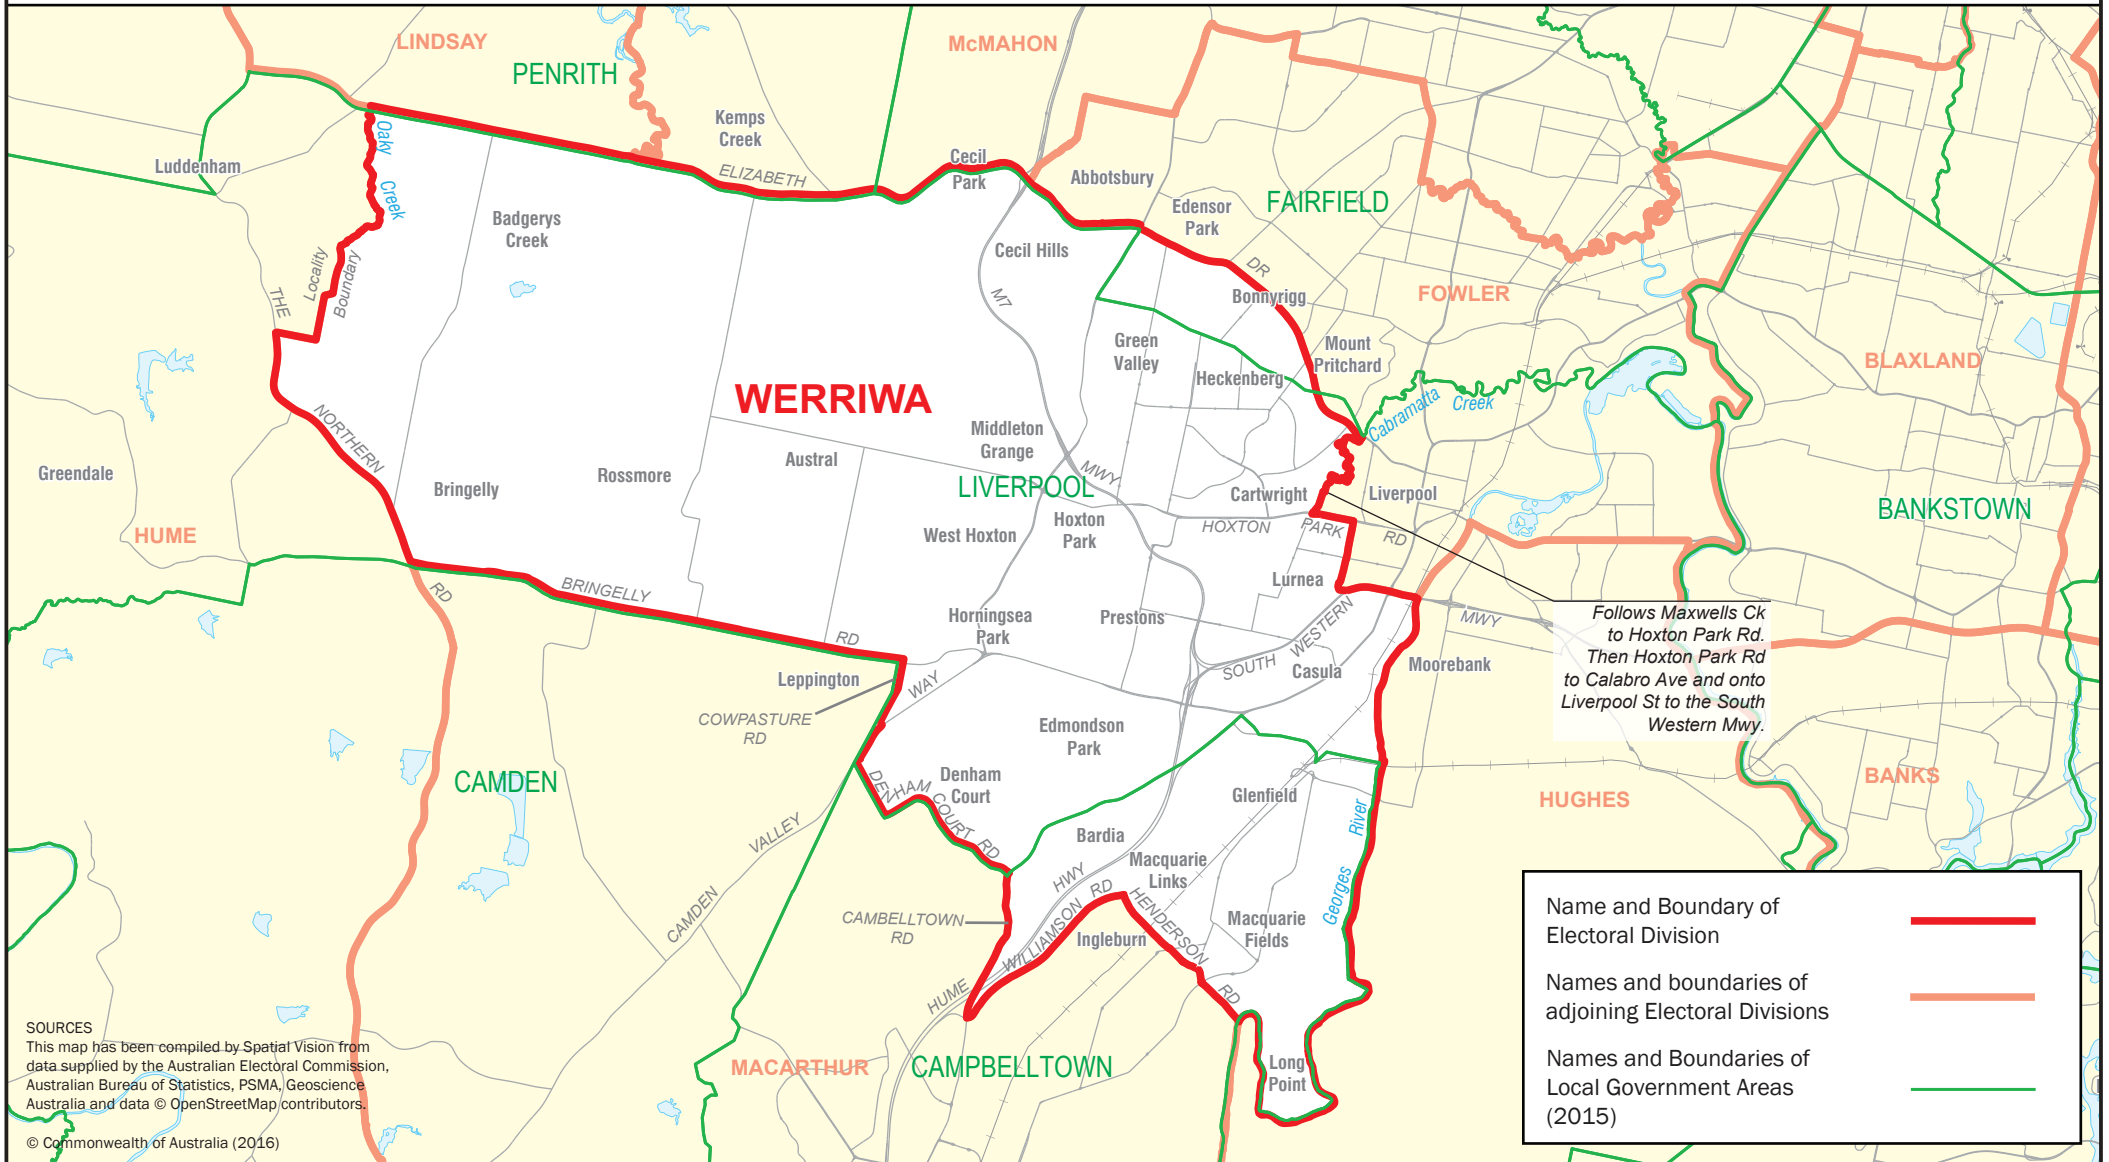

February 2016
**MAP OF THE FEDERAL
 ELECTORAL DIVISION OF
 WERRIWA**

SOURCES
 This map has been compiled by Spatial Vision from data supplied by the Australian Electoral Commission, Australian Bureau of Statistics, PSMA, Geoscience Australia and data © OpenStreetMap contributors.