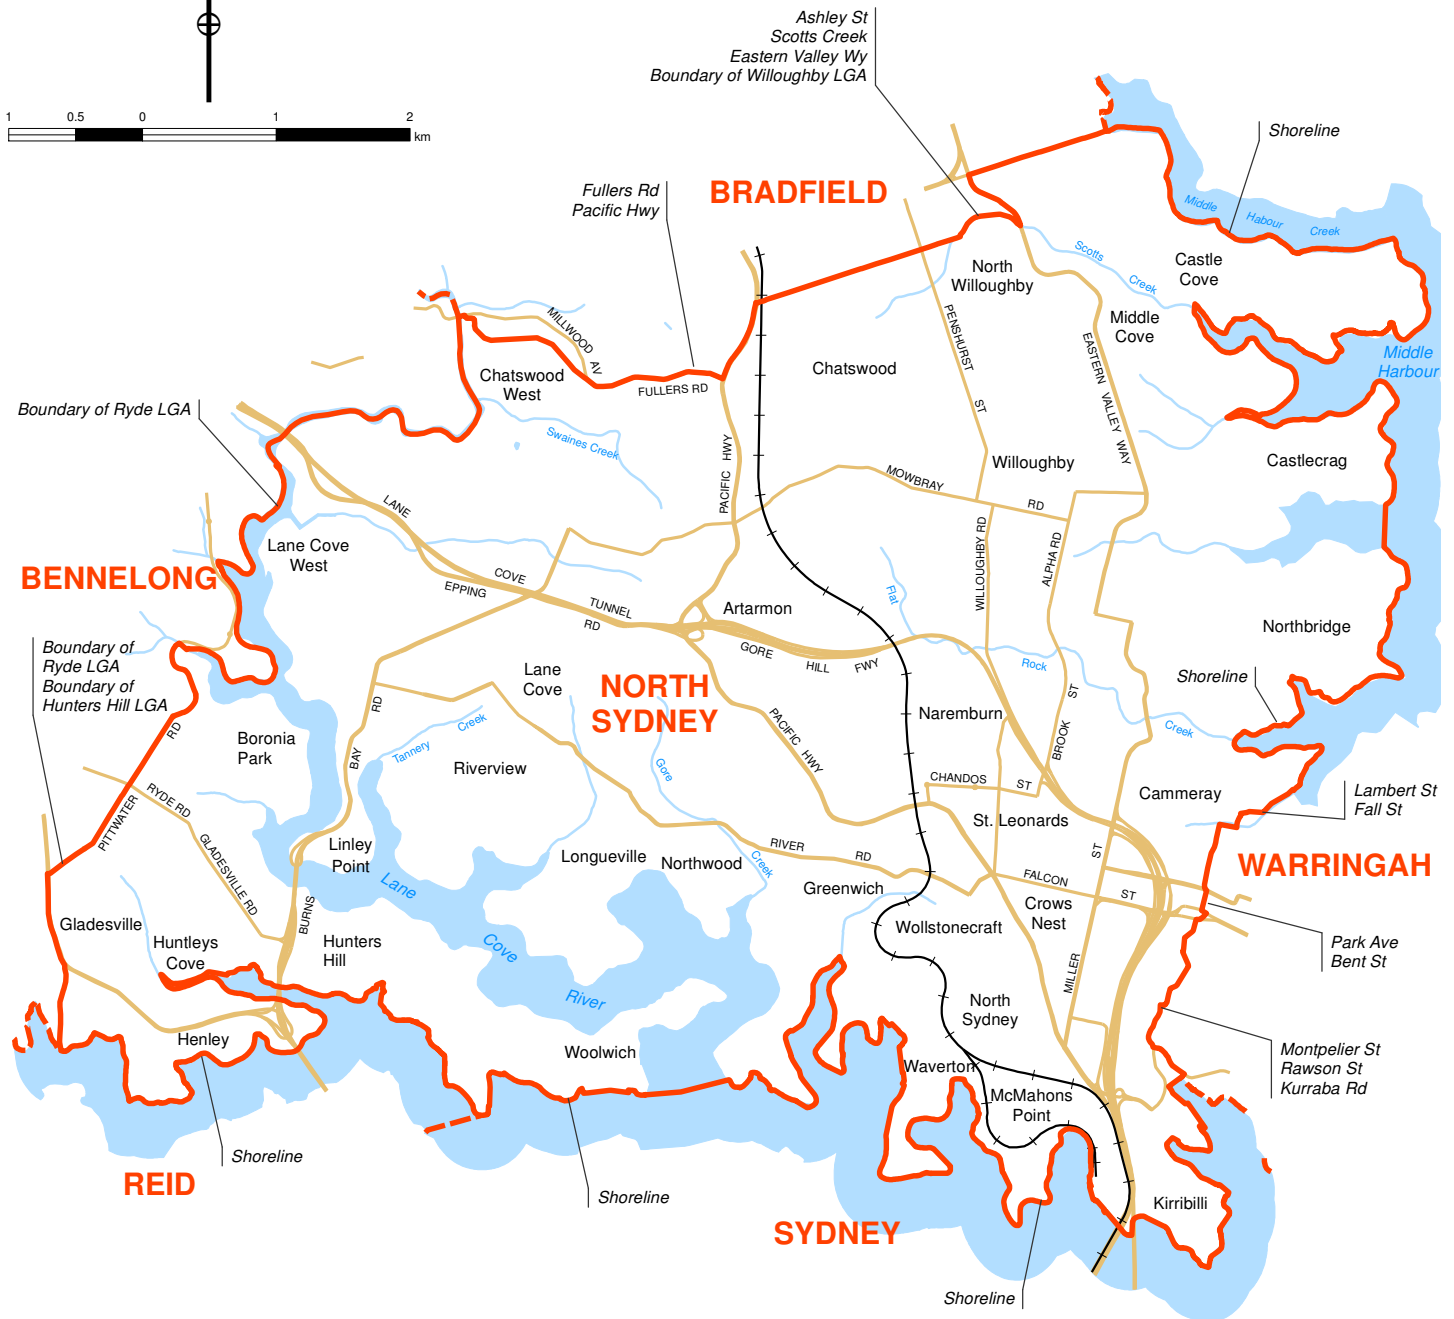

# Commonwealth Electoral Division of NORTH SYDNEY

Boundary gazetted 22 December 2009

This map has been compiled by Terranean Mapping Technologies from data supplied by the Australian Electoral Commission, and Pitney Bowes Business Insight 2009, under licence from PSMA Australia Ltd. © Pitney Bowes Software Pty Ltd, 2009. © Commonwealth of Australia 2010

Divisional boundary   
 Adjoining boundary   
 Size of division 48 km<sup>2</sup>

**Note:**  
 Local Government Area descriptions are current 2006.  
 Federal electoral boundaries follow the  
 centre of features unless otherwise advised.