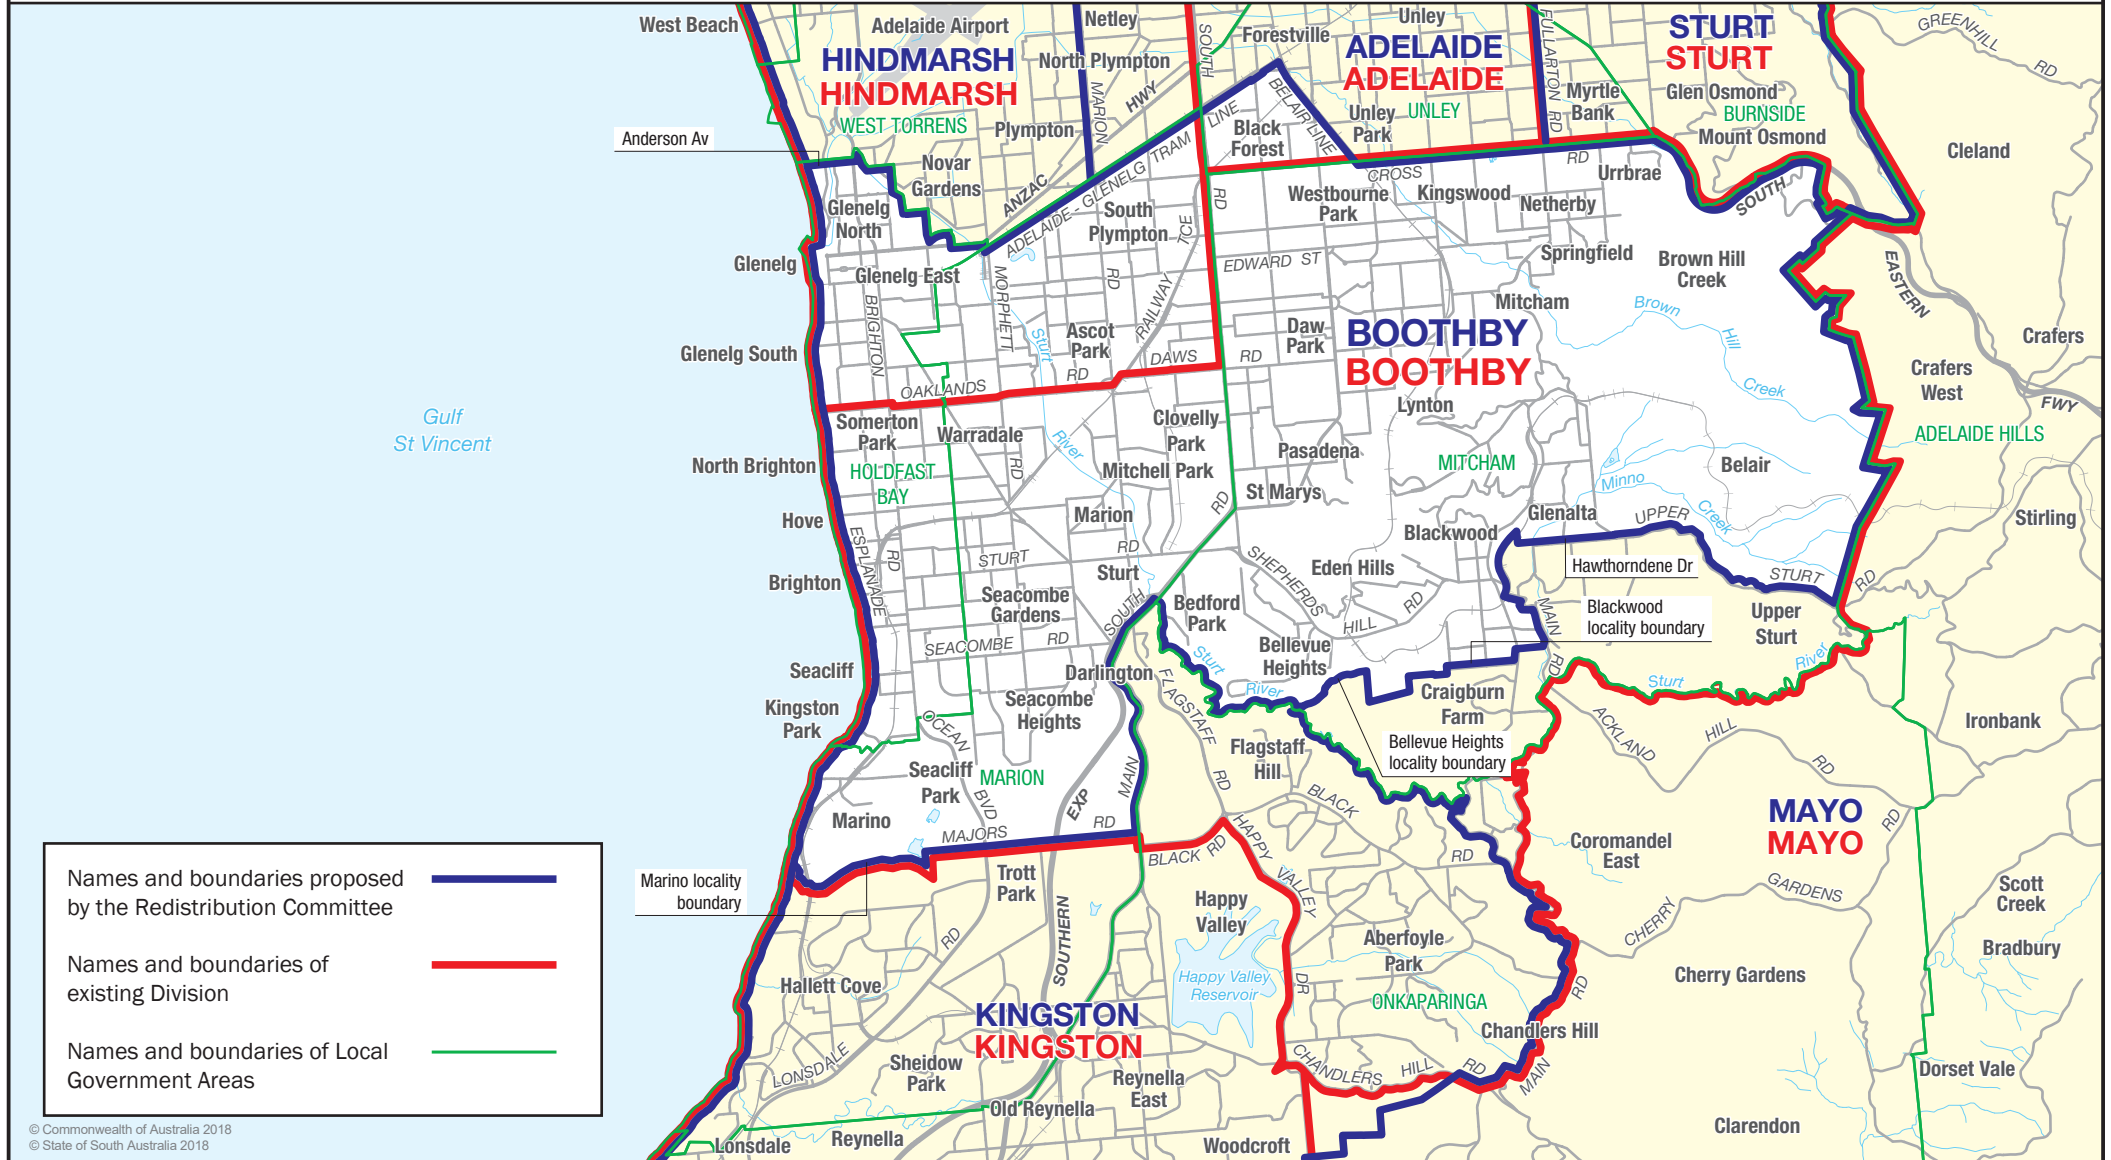

April 2018  
**MAP OF PROPOSED  
 COMMONWEALTH ELECTORAL DIVISION OF  
 BOOTHBY**

- Names and boundaries proposed by the Redistribution Committee —
- Names and boundaries of existing Division —
- Names and boundaries of Local Government Areas —

Marino locality boundary