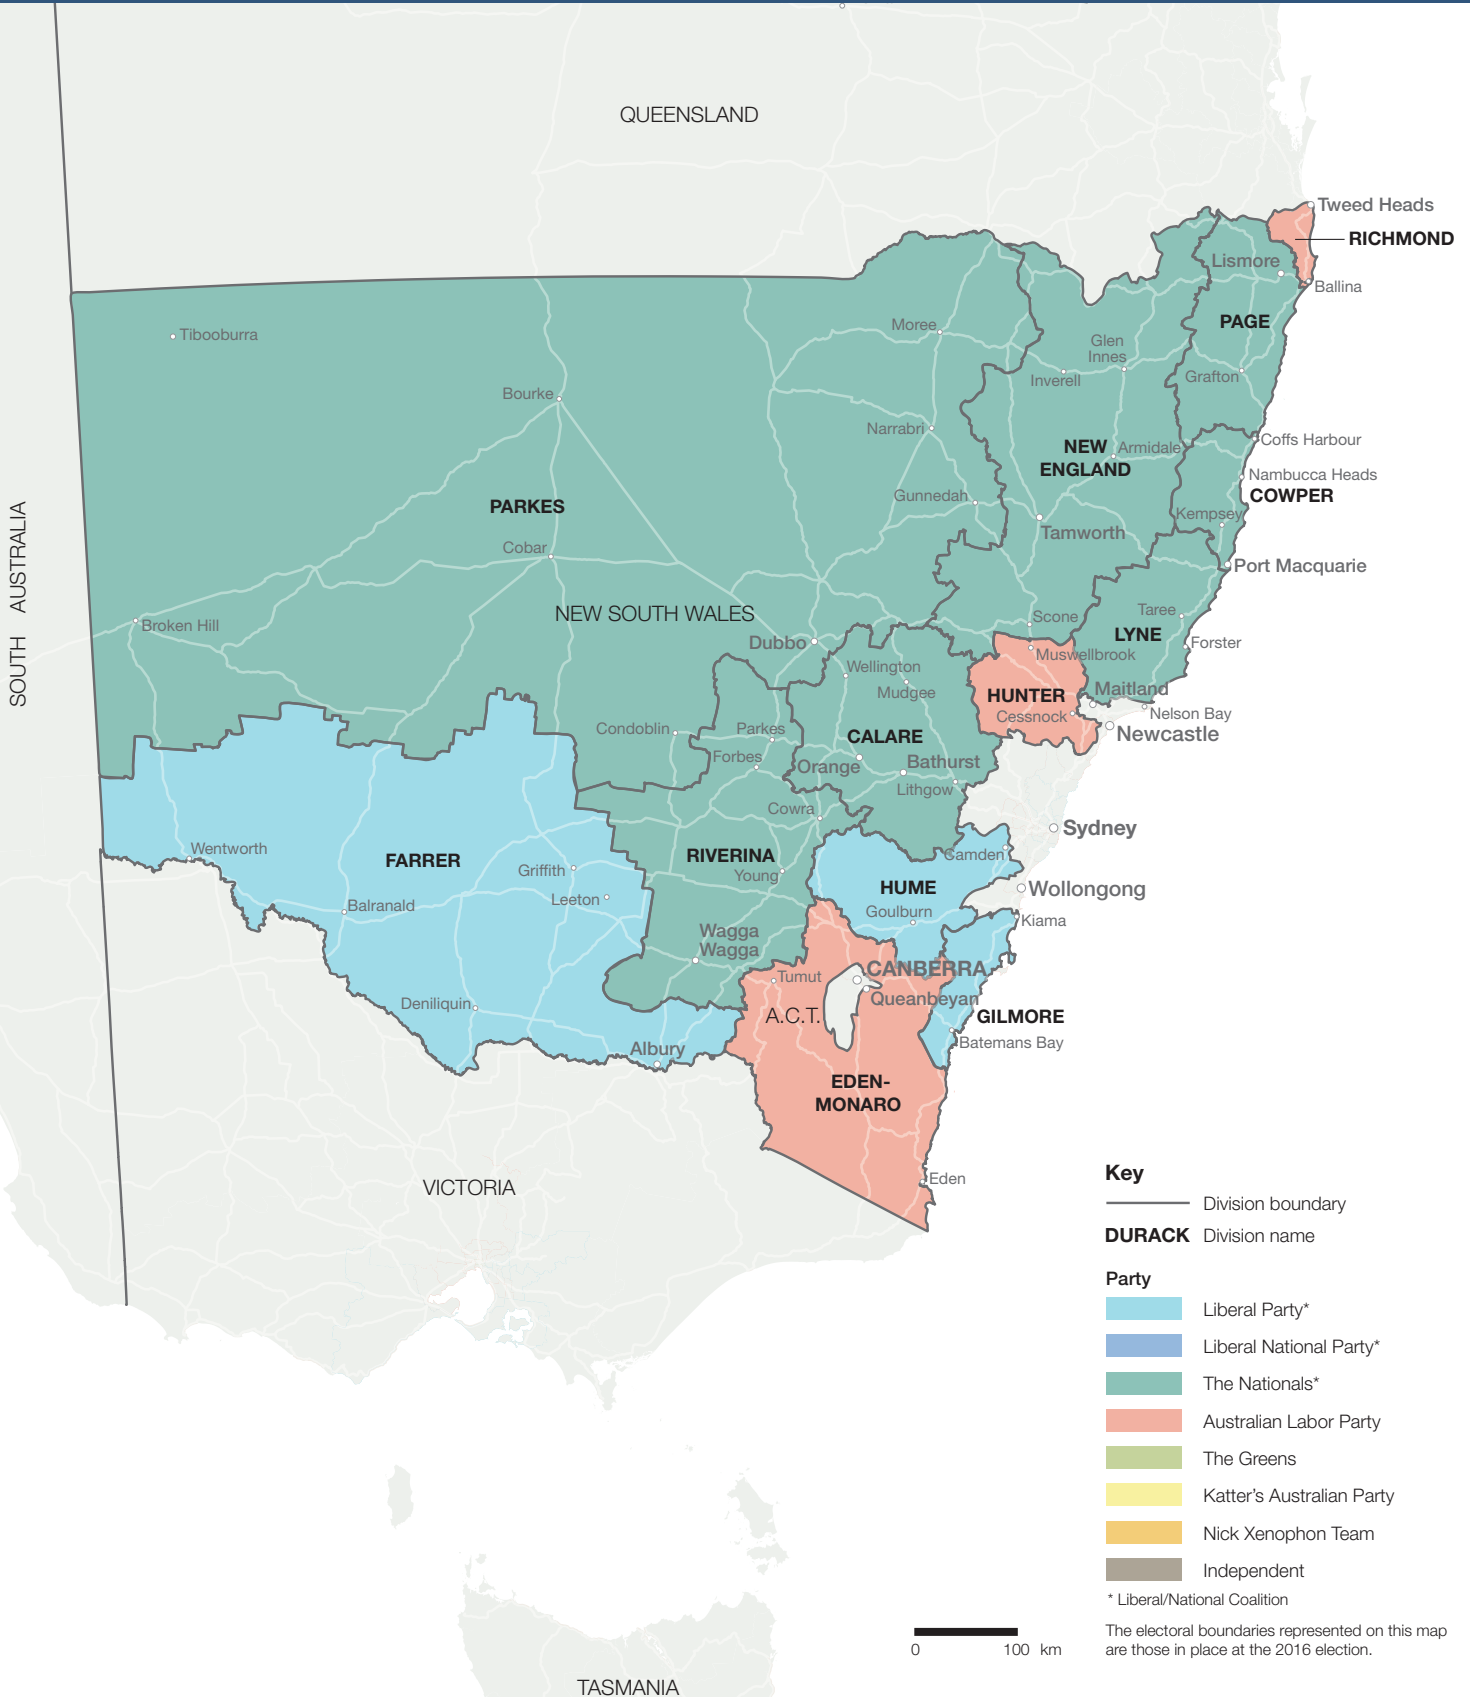

2016 federal election Results Map

NEW SOUTH WALES

2016 federal election Results Map

NEW SOUTH WALES

Sydney Surounds

Key

- Division boundary
- DURACK** Division name
- Party**
- Liberal Party*
- Liberal National Party*
- The Nationals*
- Australian Labor Party
- The Greens
- Katter's Australian Party
- Nick Xenophon Team
- Independent

* Liberal/National Coalition

0 20 km

The electoral boundaries represented on this map are those in place at the 2016 election.

2016 federal election Results Map

NEW SOUTH WALES

Sydney Urban