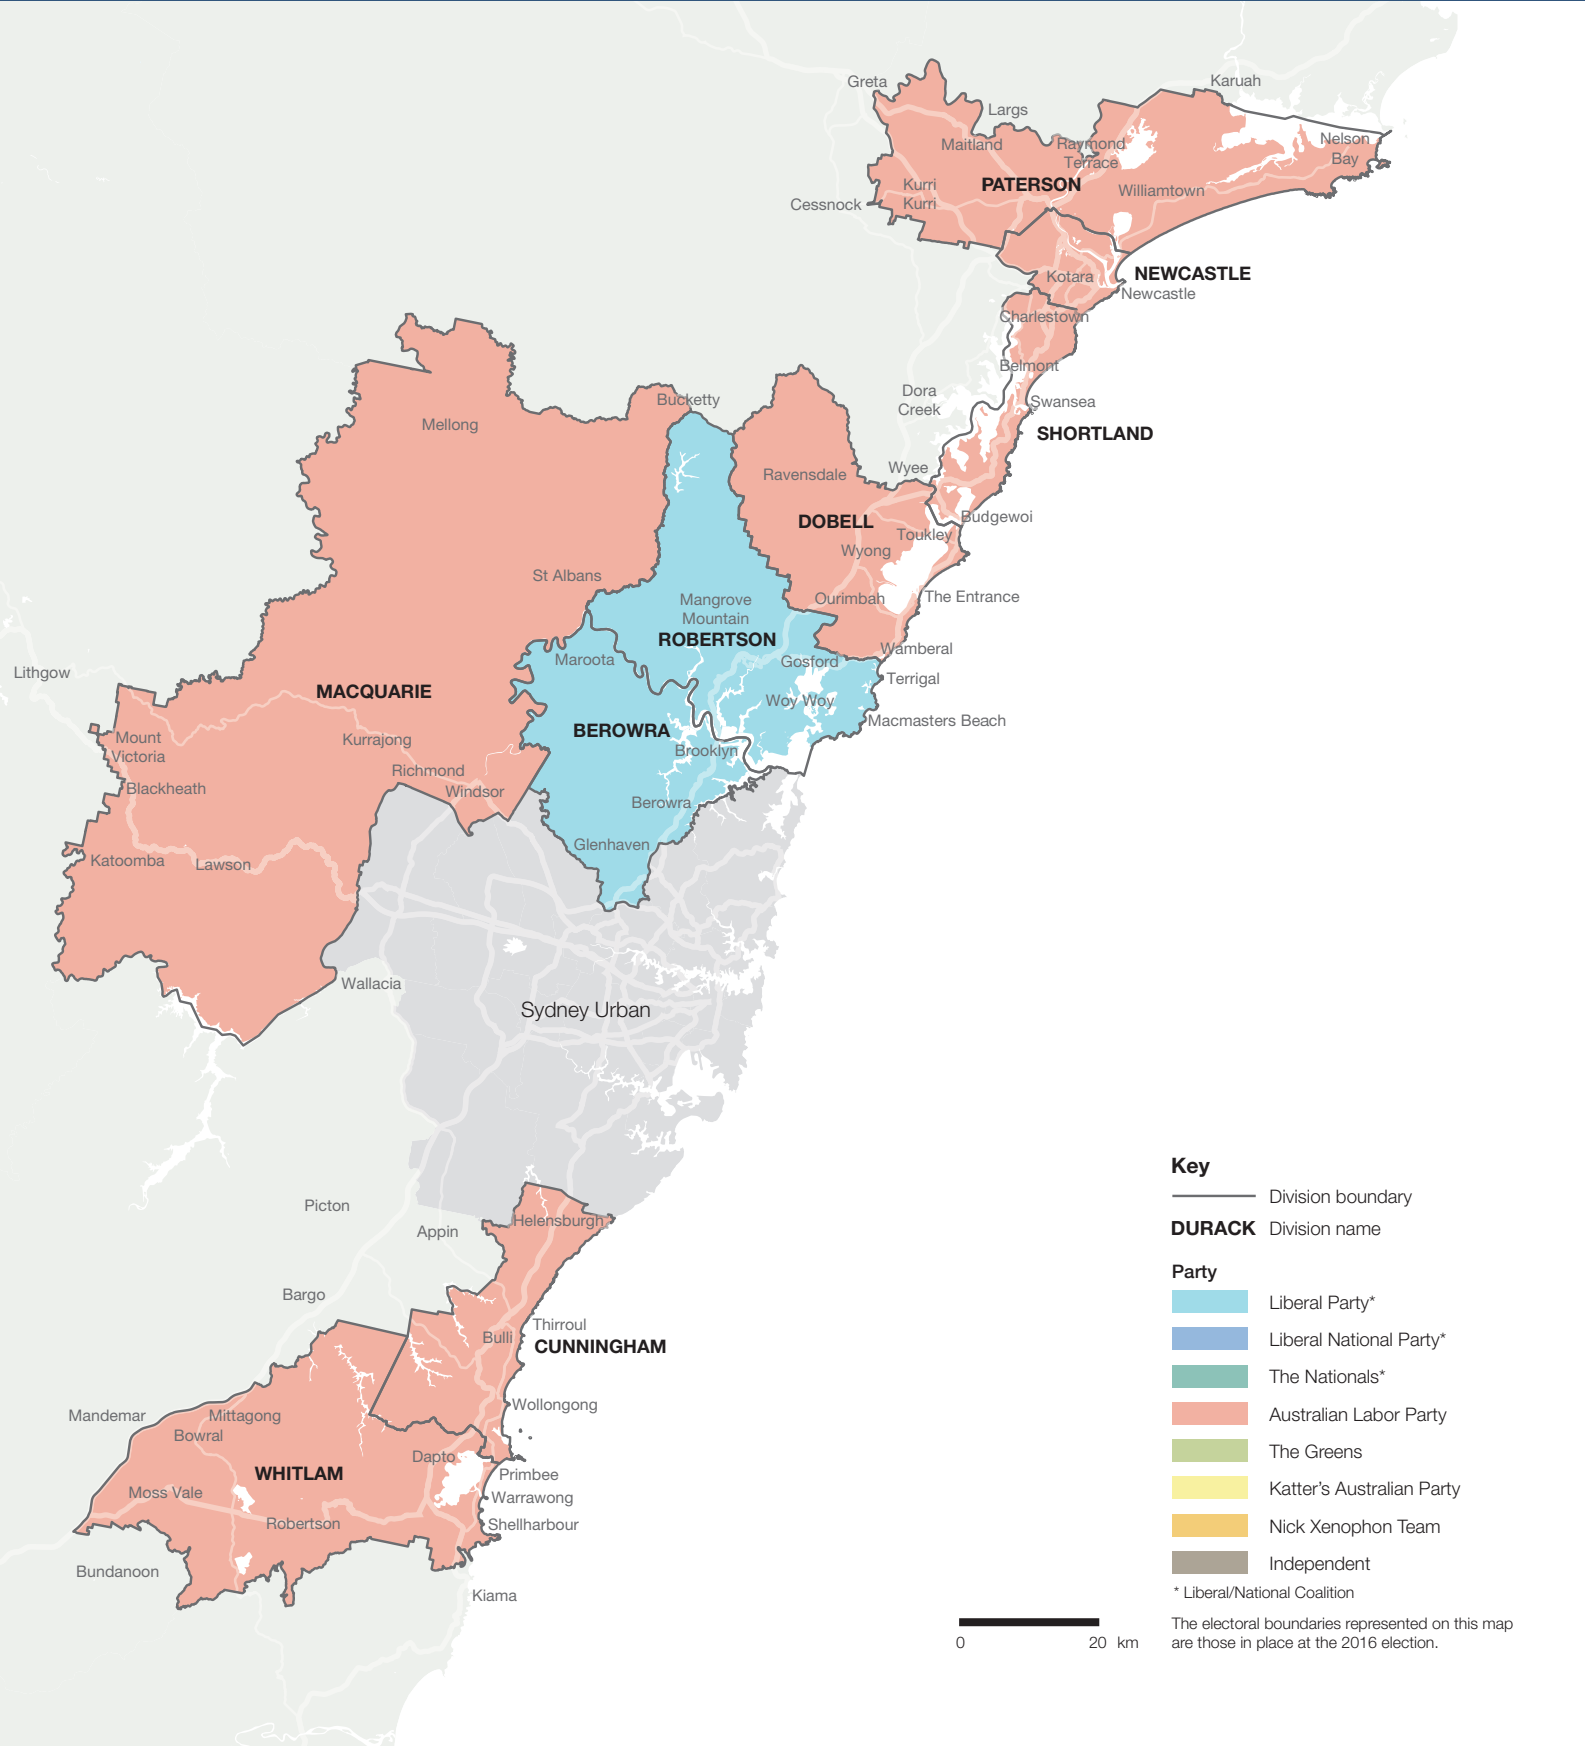

2016 federal election Results Map

NEW SOUTH WALES

2016 federal election Results Map

NEW SOUTH WALES

Sydney Surounds

Key

- Division boundary
- DURACK** Division name
- Party**
- Liberal Party*
- Liberal National Party*
- The Nationals*
- Australian Labor Party
- The Greens
- Katter's Australian Party
- Nick Xenophon Team
- Independent

* Liberal/National Coalition

0 20 km

The electoral boundaries represented on this map are those in place at the 2016 election.

2016 federal election Results Map

NEW SOUTH WALES

Sydney Urban