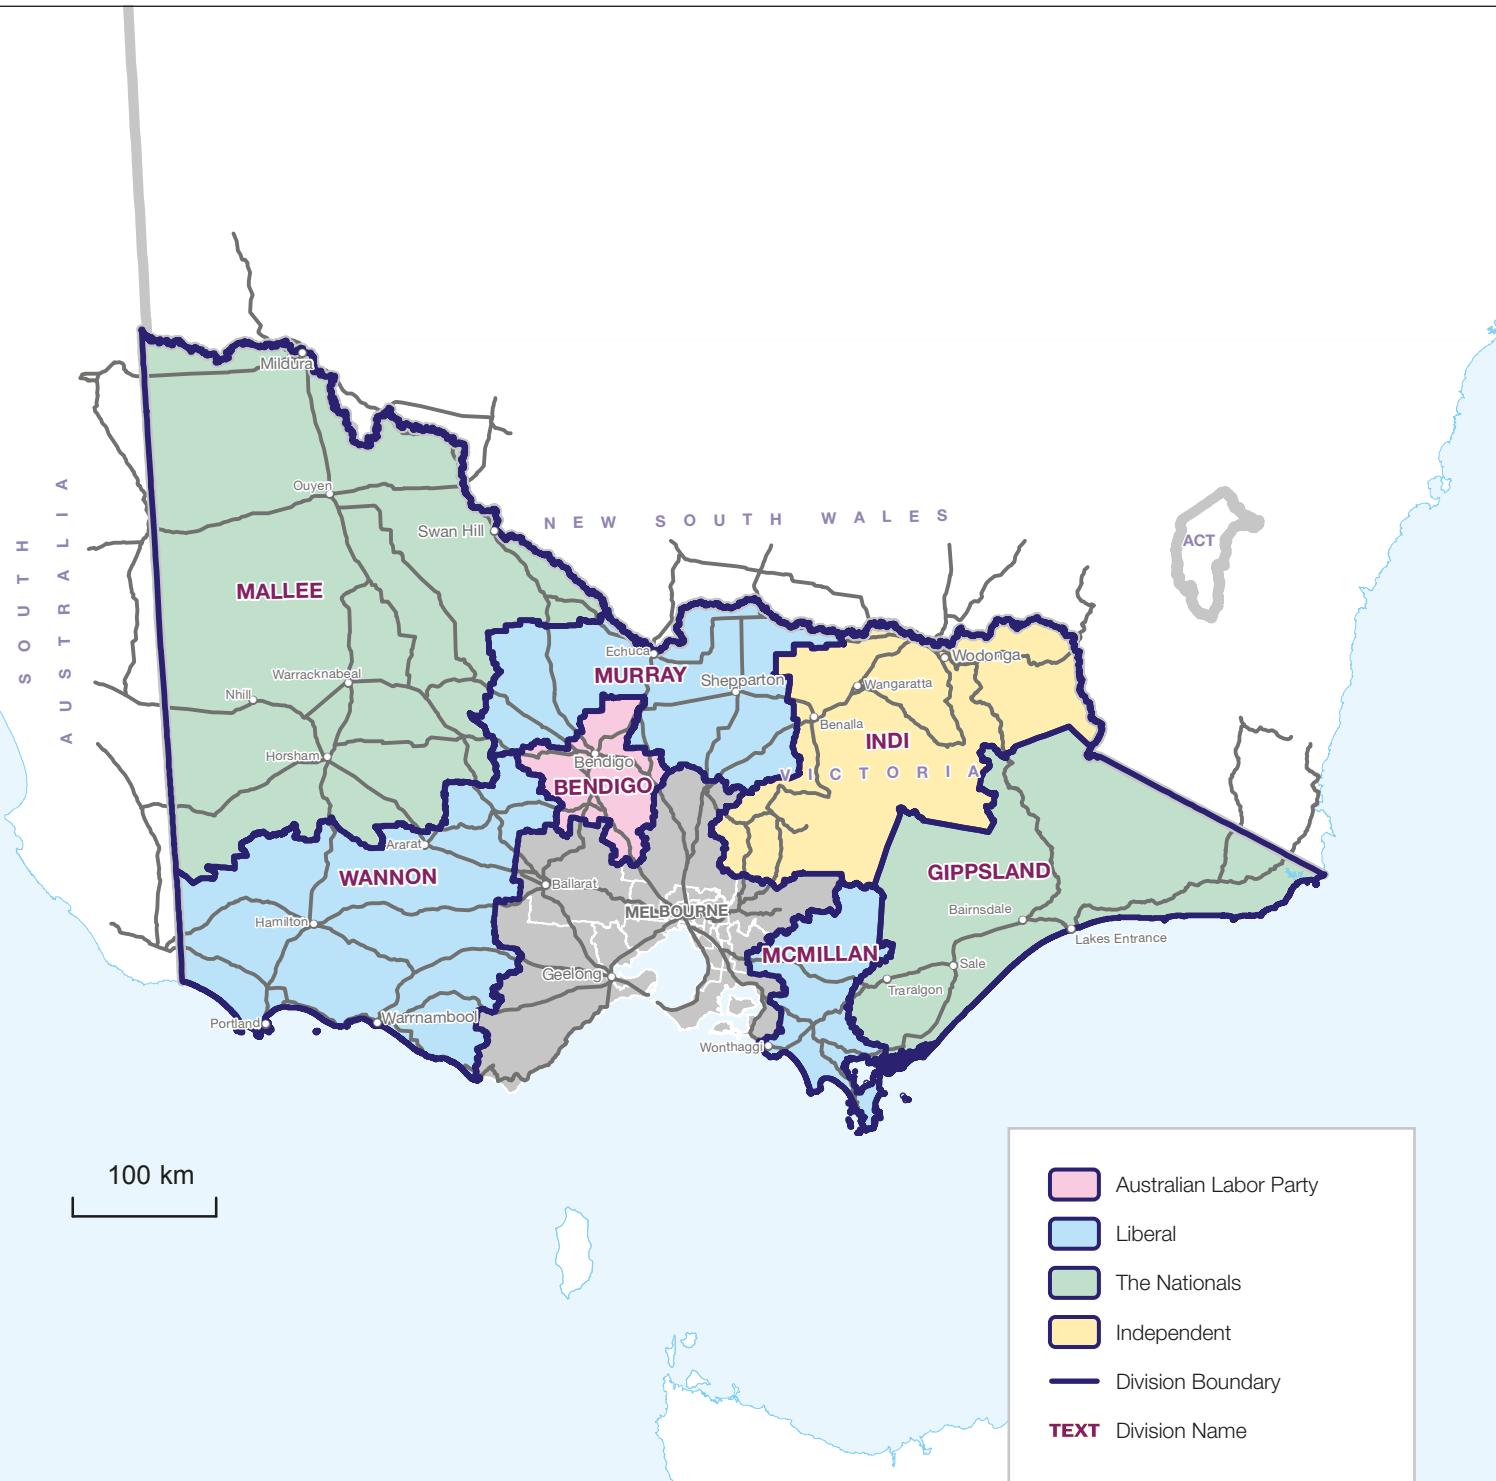

2013 federal election Results Map

Victoria

100 km

The electoral boundaries represented on this map are those in place at the 2013 federal election.

2013 federal election Results Map

Melbourne area and surrounds

The electoral boundaries represented on this map are those in place at the 2013 federal election.

2013 federal election Results Map

Melbourne urban

The electoral boundaries represented on this map are those in place at the 2013 federal election.

Victoria		
Division	Full name	Party
Aston	TUDGE, Alan	LP
Ballarat	KING, Catherine	ALP
Batman	FEENEY, David	ALP
Bendigo	CHESTERS, Lisa	ALP
Bruce	GRIFFIN, Alan	ALP
Calwell	VAMVAKINO, Maria	ALP
Casey	SMITH, Tony	LP
Chisholm	BURKE, Anna Elizabeth	ALP
Corangamite	HENDERSON, Sarah	LP
Corio	MARLES, Richard	ALP
Deakin	SUKKAR, Michael	LP
Dunkley	BILLSON, Bruce	LP
Flinders	HUNT, Greg	LP