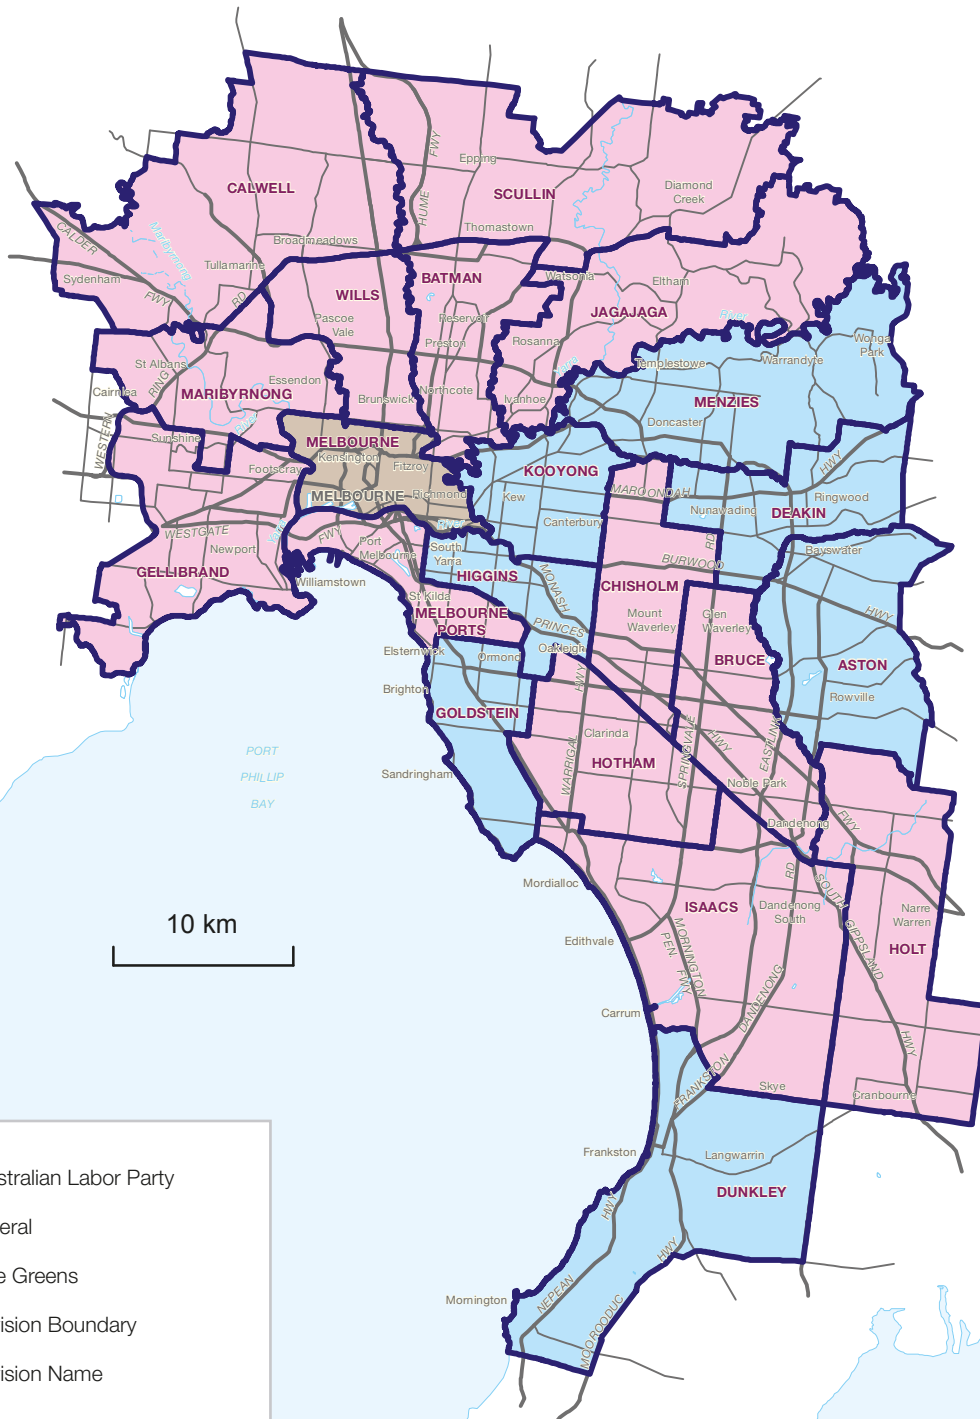

2013 federal election Results Map

Victoria

100 km

The electoral boundaries represented on this map are those in place at the 2013 federal election.

2013 federal election Results Map

Melbourne area and surrounds

The electoral boundaries represented on this map are those in place at the 2013 federal election.

2013 federal election Results Map

Melbourne urban

The electoral boundaries represented on this map are those in place at the 2013 federal election.

Victoria		
Division	Full name	Party
Aston	TUDGE, Alan	LP
Ballarat	KING, Catherine	ALP
Batman	FEENEY, David	ALP
Bendigo	CHESTERS, Lisa	ALP
Bruce	GRIFFIN, Alan	ALP
Calwell	VAMVAKINO, Maria	ALP
Casey	SMITH, Tony	LP
Chisholm	BURKE, Anna Elizabeth	ALP
Corangamite	HENDERSON, Sarah	LP
Corio	MARLES, Richard	ALP
Deakin	SUKKAR, Michael	LP
Dunkley	BILLSON, Bruce	LP
Flinders	HUNT, Greg	LP