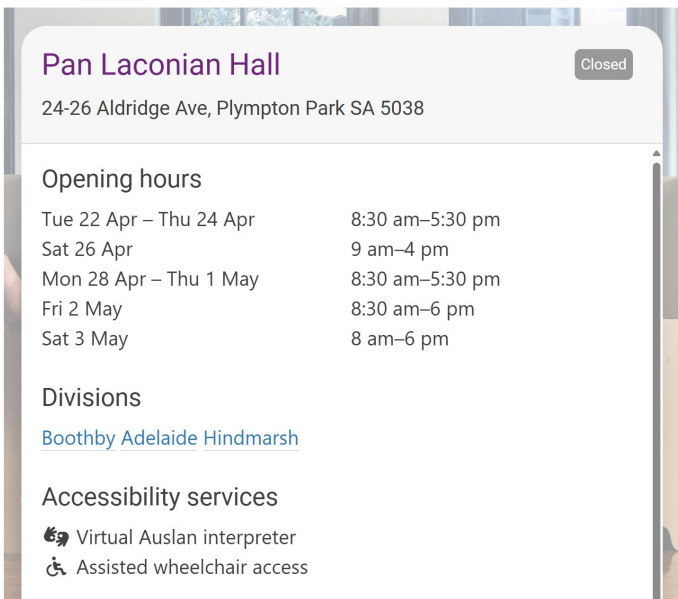

Sometimes a suburb can cross electoral boundaries. Make sure you select the electorate you are enrolled in.

When different electorates appear for the same suburb, you can check which electorate you are enrolled in by going to electorate.aec.gov.au or scan the QR code.

If you know which electorate you are enrolled in, click on **'Find polling places'** to run the search.

A list of polling places will be provided for the area you have chosen.

The list can be filtered by accessibility requirements. Click **'Filters'** and tick the relevant options.

Click on a polling place name for more information.

To find more information about accessibility click **'Detailed accessibility info'**. This will open in a new window.

The new window has information about the selected polling place. This includes the wheelchair accessibility rating, any additional services (such as Auslan interpreting), and other details about the building, parking, and voting area.

To view a different polling place, go back to the previous window, and click **'Back to list'** at the bottom of the page.

To view the available polling places on a map click **'Show all on map'**.

A red 'pin' indicates the suburb you chose. Purple 'pins' show available AEC polling places.