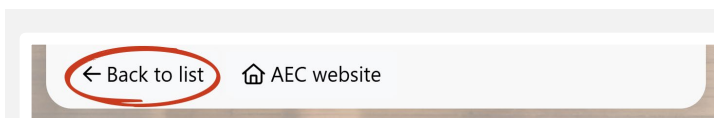

To view a different polling place, go back to the previous window, and click **'Back to list'** at the bottom of the page.