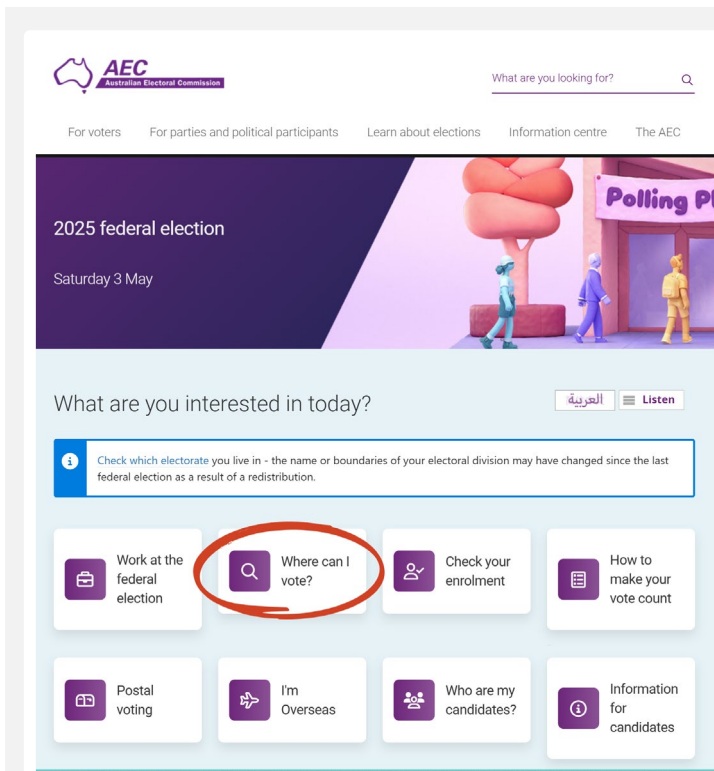

Election day is **Saturday 3 May 2025.**

The AEC homepage has a **'Where can I vote?'** tool to help choose a polling place based on your location.

This tool is accessible by scanning the QR code or going to:
aec.gov.au/election/voting.htm

The tool will ask, '**When do you need to vote?**'.

The options are:

- Before election day

OR

- On election day

Click on the button for your choice.

In the section '**Where do you want to vote?**' type your **suburb** or **postcode**.

If you selected voting on election day, you need to answer whether you live in the state in which you are wanting to vote.

Select from the drop-down list the suburb of your choice by clicking on it.

The information listed after the suburb and postcode is the electorate name.

Sometimes a suburb can cross electoral boundaries. Make sure you select the electorate you are enrolled in.

When different electorates appear for the same suburb, you can check which electorate you are enrolled in by going to electorate.aec.gov.au or scan the QR code.