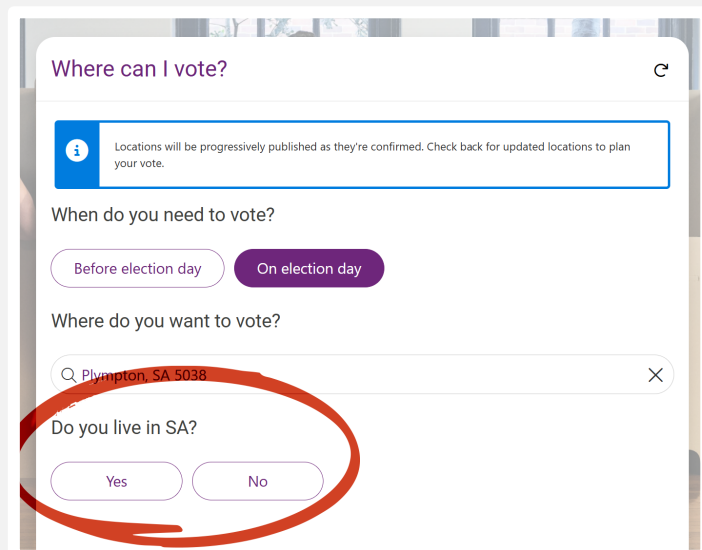

Election day is **Saturday 3 May 2025.**

The AEC homepage has a **'Where can I vote?'** tool to help choose a polling place based on your location.

This tool is accessible by scanning the QR code or going to:
aec.gov.au/election/voting.htm

The tool will ask, '**When do you need to vote?**'.

The options are:

- Before election day

OR

- On election day

Click on the button for your choice.

In the section '**Where do you want to vote?**' type your **suburb** or **postcode**.

If you selected voting on election day, you need to answer whether you live in the state in which you are wanting to vote.

Select from the drop-down list the suburb of your choice by clicking on it.

The information listed after the suburb and postcode is the electorate name.

Sometimes a suburb can cross electoral boundaries. Make sure you select the electorate you are enrolled in.

When different electorates appear for the same suburb, you can check which electorate you are enrolled in by going to electorate.aec.gov.au or scan the QR code.