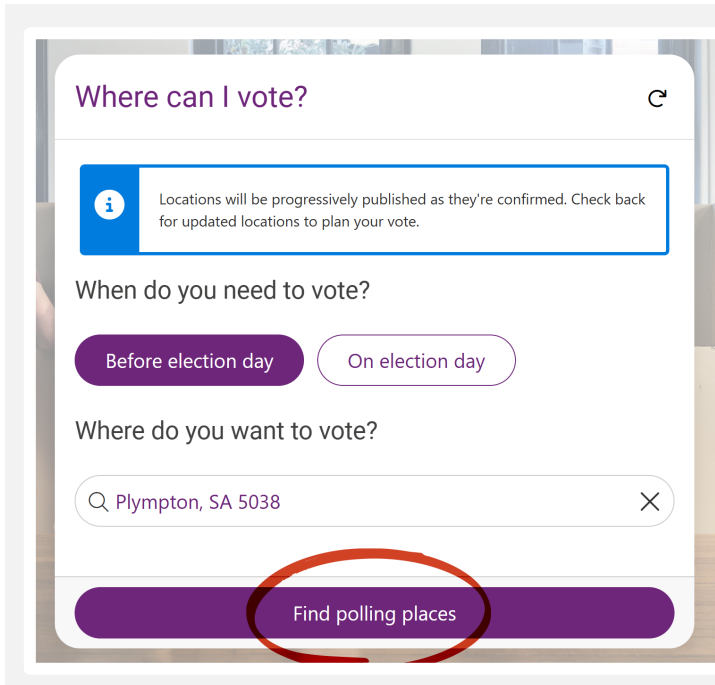

The tool will ask, '**When do you need to vote?**'.

The options are:

- Before election day

OR

- On election day

Click on the button for your choice.

In the section '**Where do you want to vote?**' type your **suburb** or **postcode**.

If you selected voting on election day, you need to answer whether you live in the state in which you are wanting to vote.

Select from the drop-down list the suburb of your choice by clicking on it.

The information listed after the suburb and postcode is the electorate name.

Sometimes a suburb can cross electoral boundaries. Make sure you select the electorate you are enrolled in.

When different electorates appear for the same suburb, you can check which electorate you are enrolled in by going to electorate.aec.gov.au or scan the QR code.

If you know which electorate you are enrolled in, click on **'Find polling places'** to run the search.

A list of polling places will be provided for the area you have chosen.

The list can be filtered by accessibility requirements. Click **'Filters'** and tick the relevant options.