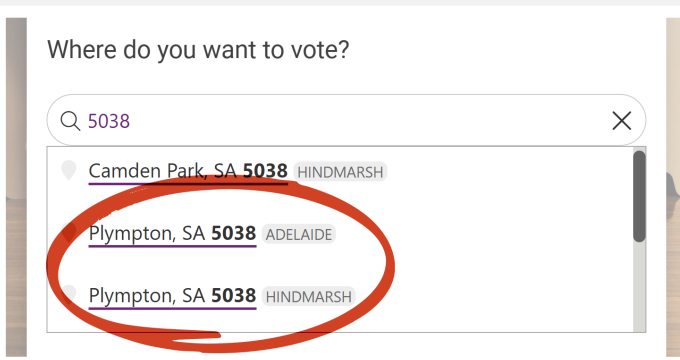

Election day is **Saturday 3 May 2025.**

The AEC homepage has a **'Where can I vote?'** tool to help choose a polling place based on your location.

This tool is accessible by scanning the QR code or going to:
aec.gov.au/election/voting.htm

The tool will ask, '**When do you need to vote?**'.

The options are:

- Before election day

OR

- On election day

Click on the button for your choice.

In the section '**Where do you want to vote?**' type your **suburb** or **postcode**.

If you selected voting on election day, you need to answer whether you live in the state in which you are wanting to vote.

Select from the drop-down list the suburb of your choice by clicking on it.

The information listed after the suburb and postcode is the electorate name.

Sometimes a suburb can cross electoral boundaries. Make sure you select the electorate you are enrolled in.

When different electorates appear for the same suburb, you can check which electorate you are enrolled in by going to electorate.aec.gov.au or scan the QR code.