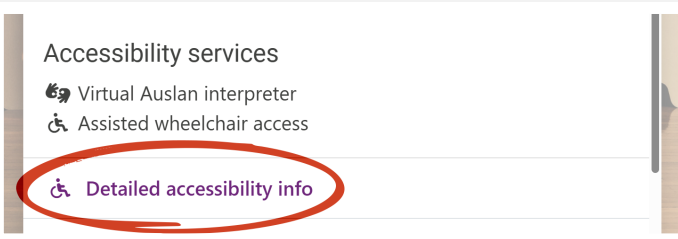

To view a different polling place, go back to the previous window, and click **'Back to list'** at the bottom of the page.

To view the available polling places on a map click **'Show all on map'**.

A red 'pin' indicates the suburb you chose. Purple 'pins' show available AEC polling places.

Click on a purple 'pin' to find information about that polling place.

To find more detailed information regarding accessibility, click on '**Detailed accessibility info**'.