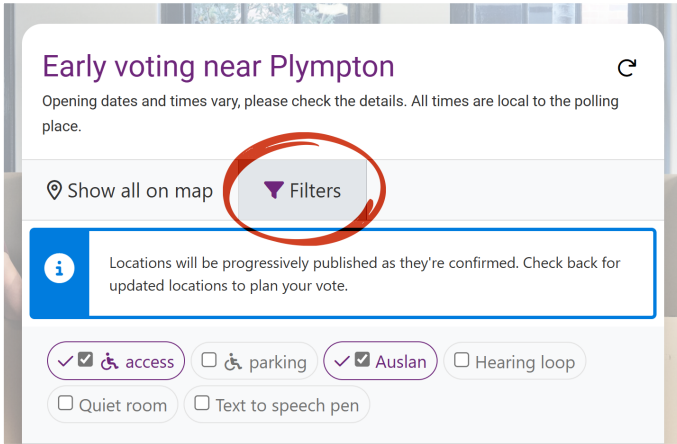

If you selected voting on election day, you need to answer whether you live in the state in which you are wanting to vote.

Select from the drop-down list the suburb of your choice by clicking on it.

The information listed after the suburb and postcode is the electorate name.

Sometimes a suburb can cross electoral boundaries. Make sure you select the electorate you are enrolled in.

When different electorates appear for the same suburb, you can check which electorate you are enrolled in by going to electorate.aec.gov.au or scan the QR code.

If you know which electorate you are enrolled in, click on **'Find polling places'** to run the search.

A list of polling places will be provided for the area you have chosen.

The list can be filtered by accessibility requirements. Click **'Filters'** and tick the relevant options.

Click on a polling place name for more information.

To find more information about accessibility click **'Detailed accessibility info'**. This will open in a new window.

The new window has information about the selected polling place. This includes the wheelchair accessibility rating, any additional services (such as Auslan interpreting), and other details about the building, parking, and voting area.