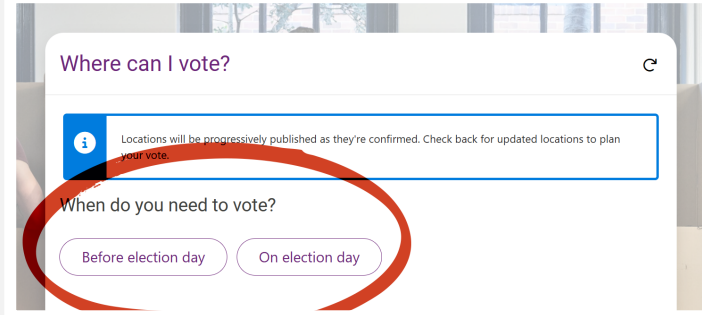

Election day is **Saturday 3 May 2025.**

The AEC homepage has a **'Where can I vote?'** tool to help choose a polling place based on your location.

This tool is accessible by scanning the QR code or going to:
aec.gov.au/election/voting.htm

The tool will ask, '**When do you need to vote?**'.

The options are:

- Before election day

OR

- On election day

Click on the button for your choice.

In the section '**Where do you want to vote?**' type your **suburb** or **postcode**.