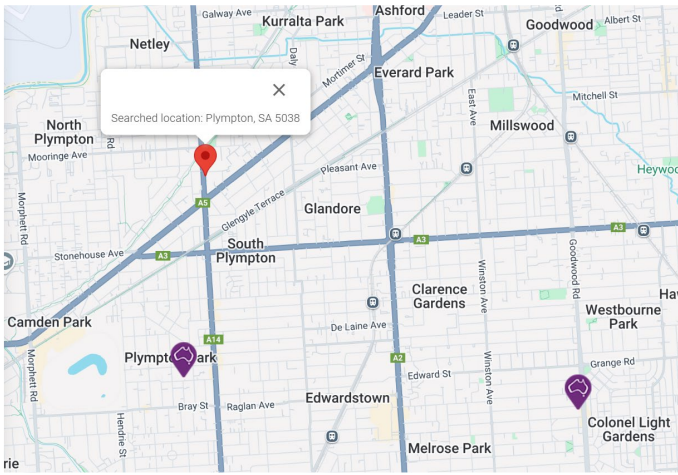

Sometimes a suburb can cross electoral boundaries. Make sure you select the electorate you are enrolled in.

When different electorates appear for the same suburb, you can check which electorate you are enrolled in by going to electorate.aec.gov.au or scan the QR code.

If you know which electorate you are enrolled in, click on **'Find polling places'** to run the search.

A list of polling places will be provided for the area you have chosen.

The list can be filtered by accessibility requirements. Click **'Filters'** and tick the relevant options.

Click on a polling place name for more information.

To find more information about accessibility click **'Detailed accessibility info'**. This will open in a new window.

The new window has information about the selected polling place. This includes the wheelchair accessibility rating, any additional services (such as Auslan interpreting), and other details about the building, parking, and voting area.

To view a different polling place, go back to the previous window, and click **'Back to list'** at the bottom of the page.

To view the available polling places on a map click **'Show all on map'**.

A red 'pin' indicates the suburb you chose. Purple 'pins' show available AEC polling places.