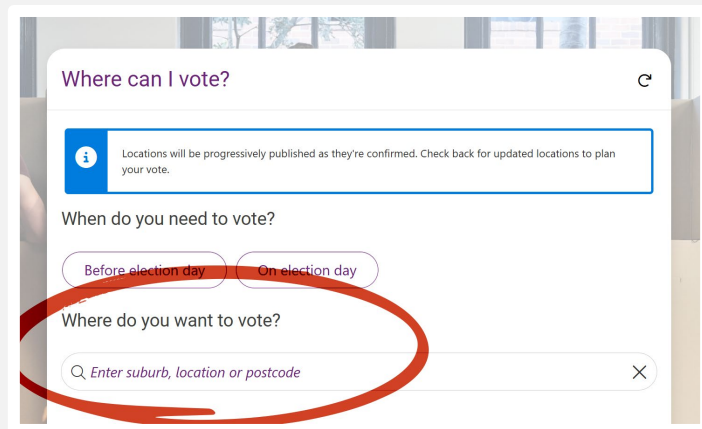

The tool will ask, '**When do you need to vote?**'.

The options are:

- Before election day

OR

- On election day

Click on the button for your choice.

In the section '**Where do you want to vote?**' type your **suburb** or **postcode**.

If you selected voting on election day, you need to answer whether you live in the state in which you are wanting to vote.

Select from the drop-down list the suburb of your choice by clicking on it.

The information listed after the suburb and postcode is the electorate name.

Sometimes a suburb can cross electoral boundaries. Make sure you select the electorate you are enrolled in.

When different electorates appear for the same suburb, you can check which electorate you are enrolled in by going to electorate.aec.gov.au or scan the QR code.