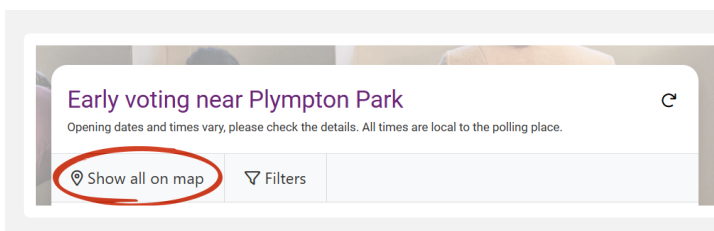

Sometimes a suburb can cross electoral boundaries. Make sure you select the electorate you are enrolled in.

When different electorates appear for the same suburb, you can check which electorate you are enrolled in by going to electorate.aec.gov.au or scan the QR code.

If you know which electorate you are enrolled in, click on **'Find polling places'** to run the search.

A list of polling places will be provided for the area you have chosen.

The list can be filtered by accessibility requirements. Click **'Filters'** and tick the relevant options.

Click on a polling place name for more information.

To find more information about accessibility click **'Detailed accessibility info'**. This will open in a new window.

The new window has information about the selected polling place. This includes the wheelchair accessibility rating, any additional services (such as Auslan interpreting), and other details about the building, parking, and voting area.

To view a different polling place, go back to the previous window, and click **'Back to list'** at the bottom of the page.

To view the available polling places on a map click **'Show all on map'**.

A red 'pin' indicates the suburb you chose. Purple 'pins' show available AEC polling places.