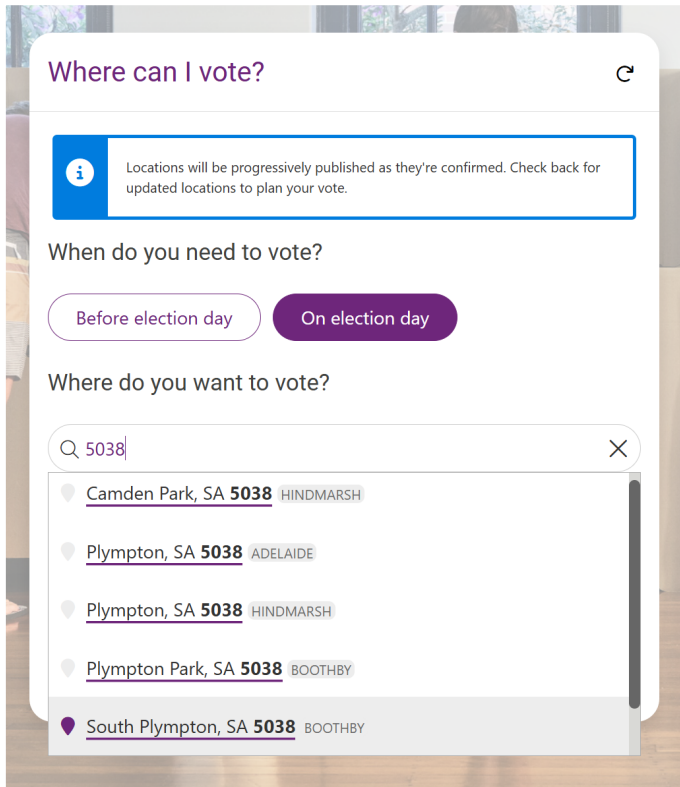

Election day is **Saturday 3 May 2025.**

The AEC homepage has a **'Where can I vote?'** tool to help choose a polling place based on your location.

This tool is accessible by scanning the QR code or going to:
aec.gov.au/election/voting.htm

The tool will ask, '**When do you need to vote?**'.

The options are:

- Before election day

OR

- On election day

Click on the button for your choice.

In the section '**Where do you want to vote?**' type your **suburb** or **postcode**.

If you selected voting on election day, you need to answer whether you live in the state in which you are wanting to vote.

Select from the drop-down list the suburb of your choice by clicking on it.

The information listed after the suburb and postcode is the electorate name.

Sometimes a suburb can cross electoral boundaries. Make sure you select the electorate you are enrolled in.

When different electorates appear for the same suburb, you can check which electorate you are enrolled in by going to electorate.aec.gov.au or scan the QR code.