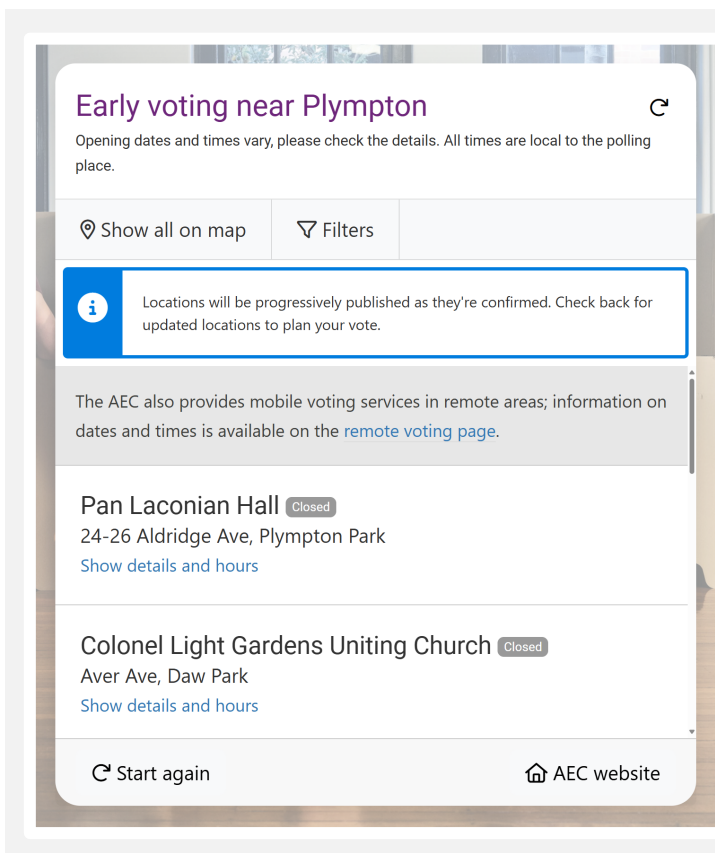

If you selected voting on election day, you need to answer whether you live in the state in which you are wanting to vote.

Select from the drop-down list the suburb of your choice by clicking on it.

The information listed after the suburb and postcode is the electorate name.

Sometimes a suburb can cross electoral boundaries. Make sure you select the electorate you are enrolled in.

When different electorates appear for the same suburb, you can check which electorate you are enrolled in by going to electorate.aec.gov.au or scan the QR code.

If you know which electorate you are enrolled in, click on **'Find polling places'** to run the search.

A list of polling places will be provided for the area you have chosen.

The list can be filtered by accessibility requirements. Click **'Filters'** and tick the relevant options.

To view a different polling place, go back to the previous window, and click **'Back to list'** at the bottom of the page.

To view the available polling places on a map click **'Show all on map'**.

A red 'pin' indicates the suburb you chose. Purple 'pins' show available AEC polling places.