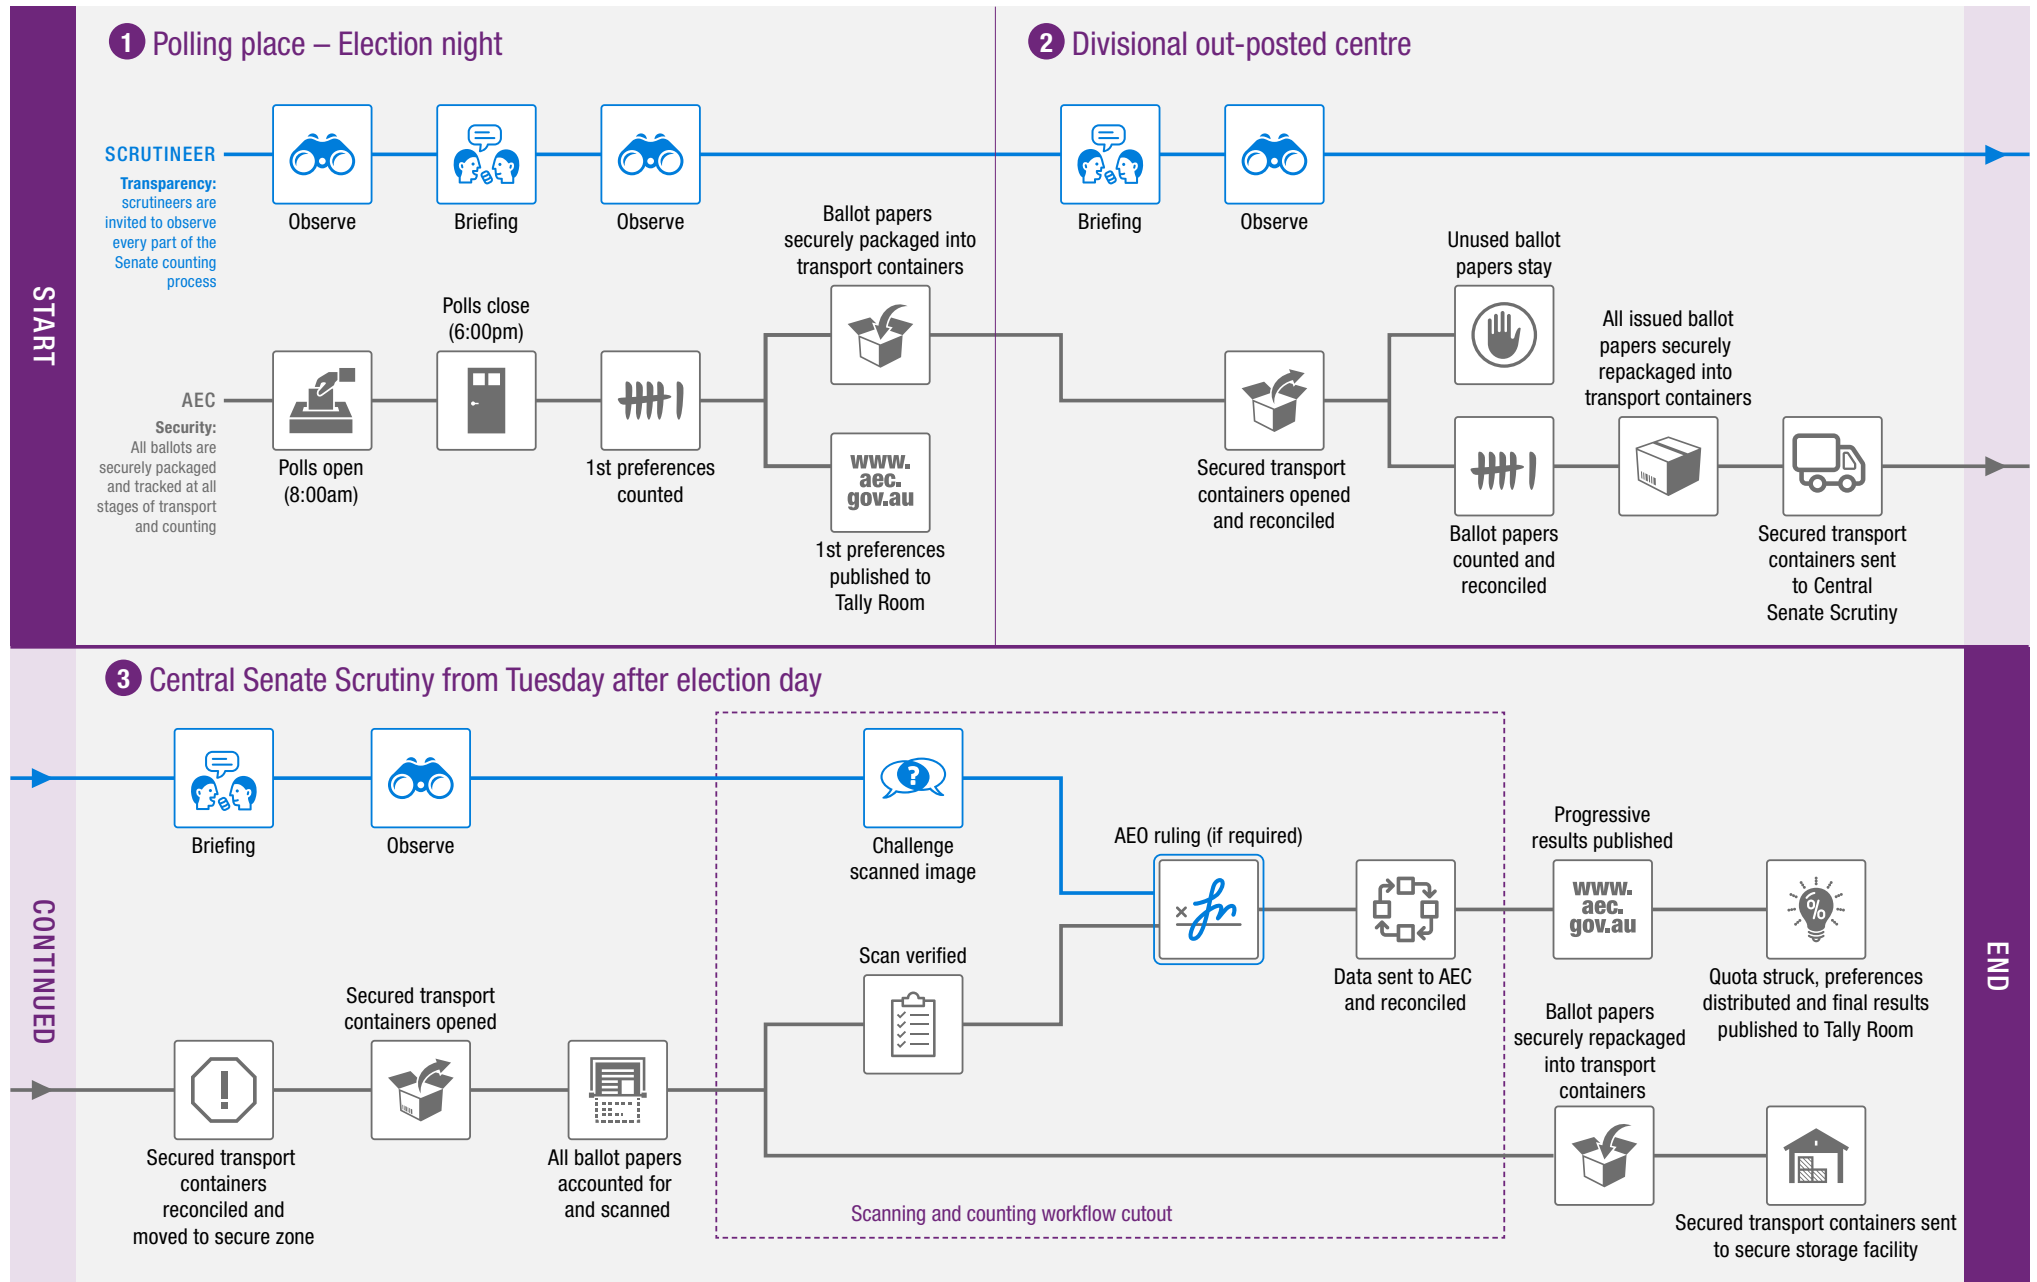

Federal Election Senate count

Federal Election Senate digital ballot paper workflow

Federal Election Indicative timeline for Senate counting process

Note: these timeframes are indicative and may change due to operational requirements