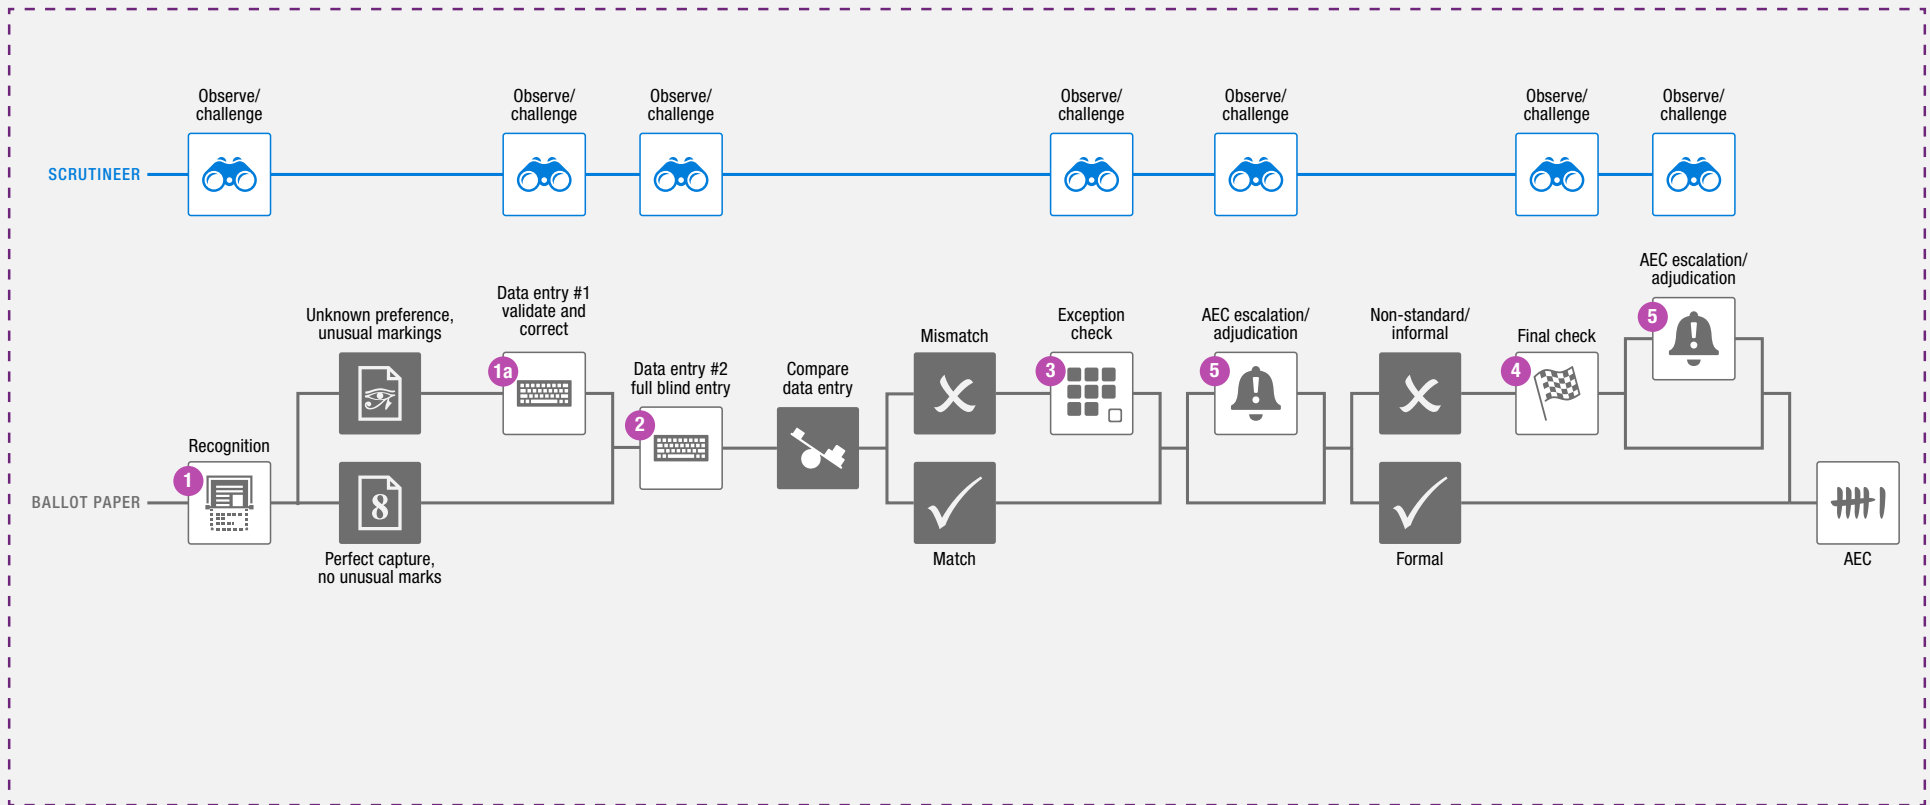

Federal Election Senate count

Federal Election Senate digital ballot paper workflow

Federal Election Indicative timeline for Senate counting process

Note: these timeframes are indicative and may change due to operational requirements