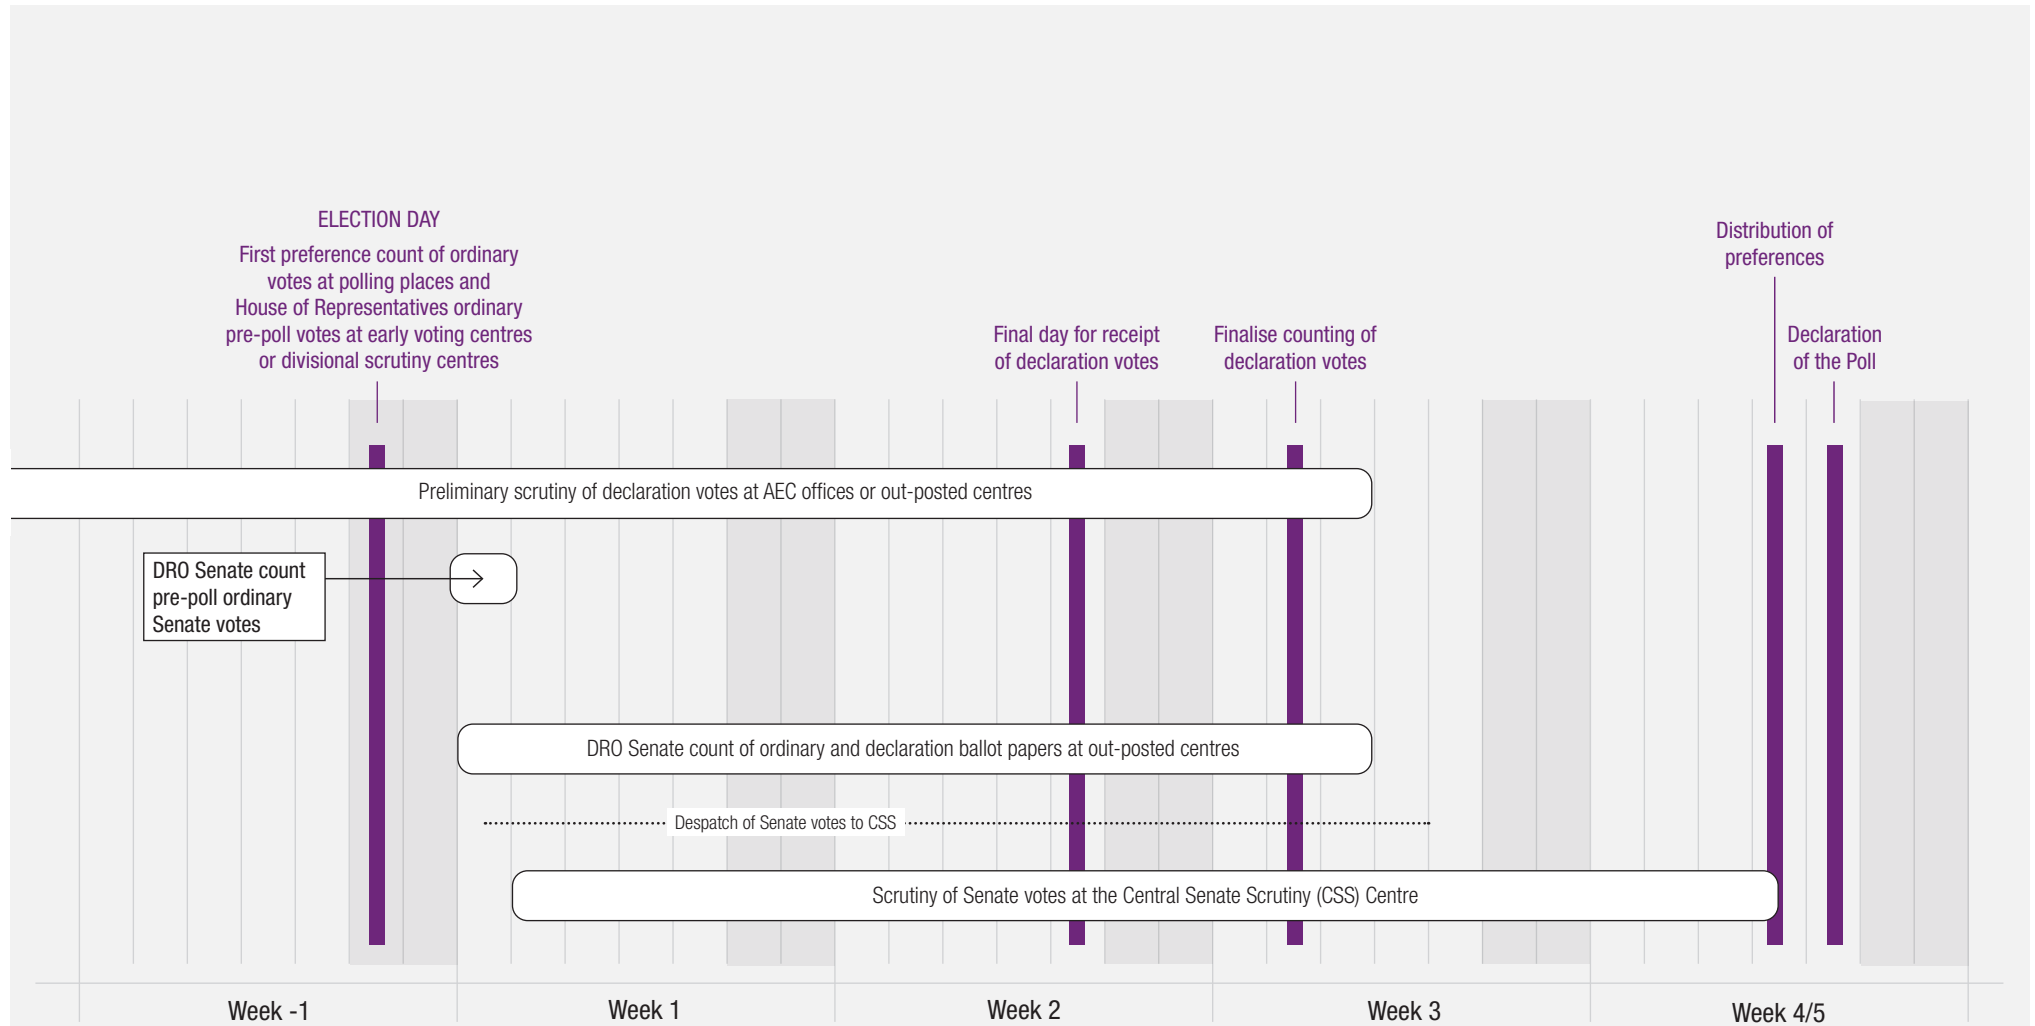

Federal Election Senate count

Federal Election Senate digital ballot paper workflow

Federal Election Indicative timeline for Senate counting process

Note: these timeframes are indicative and may change due to operational requirements