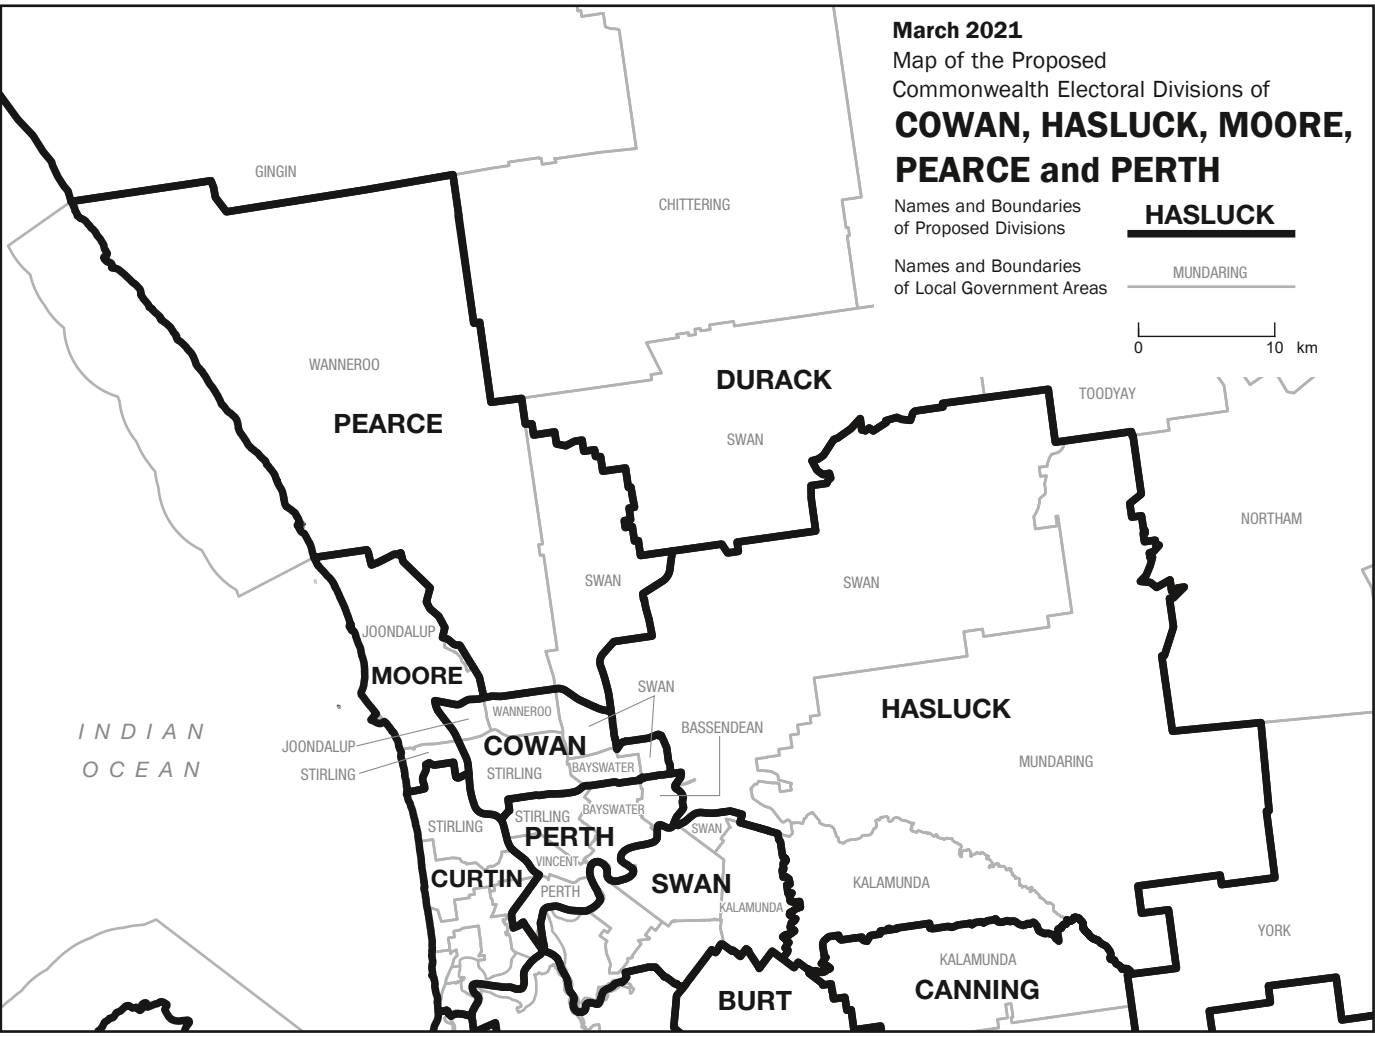

March 2021

Map of the Proposed Commonwealth Electoral Divisions of **COWAN, HASLUCK, MOORE, PEARCE and PERTH**

Names and Boundaries of Proposed Divisions

HASLUCK

Names and Boundaries of Local Government Areas

MUNDARING

INDIAN OCEAN

GINGEN

CHITTERING

WANNEROO

DURACK

TOODYAY

PEARCE

SWAN

NORTHAM

MOORE

SWAN

SWAN

JOONDALUP

SWAN

HASLUCK

JOONDALUP

WANNEROO

BASSEDEAN

MUNDARING

STIRLING

COWAN

STIRLING

BAYSWATER