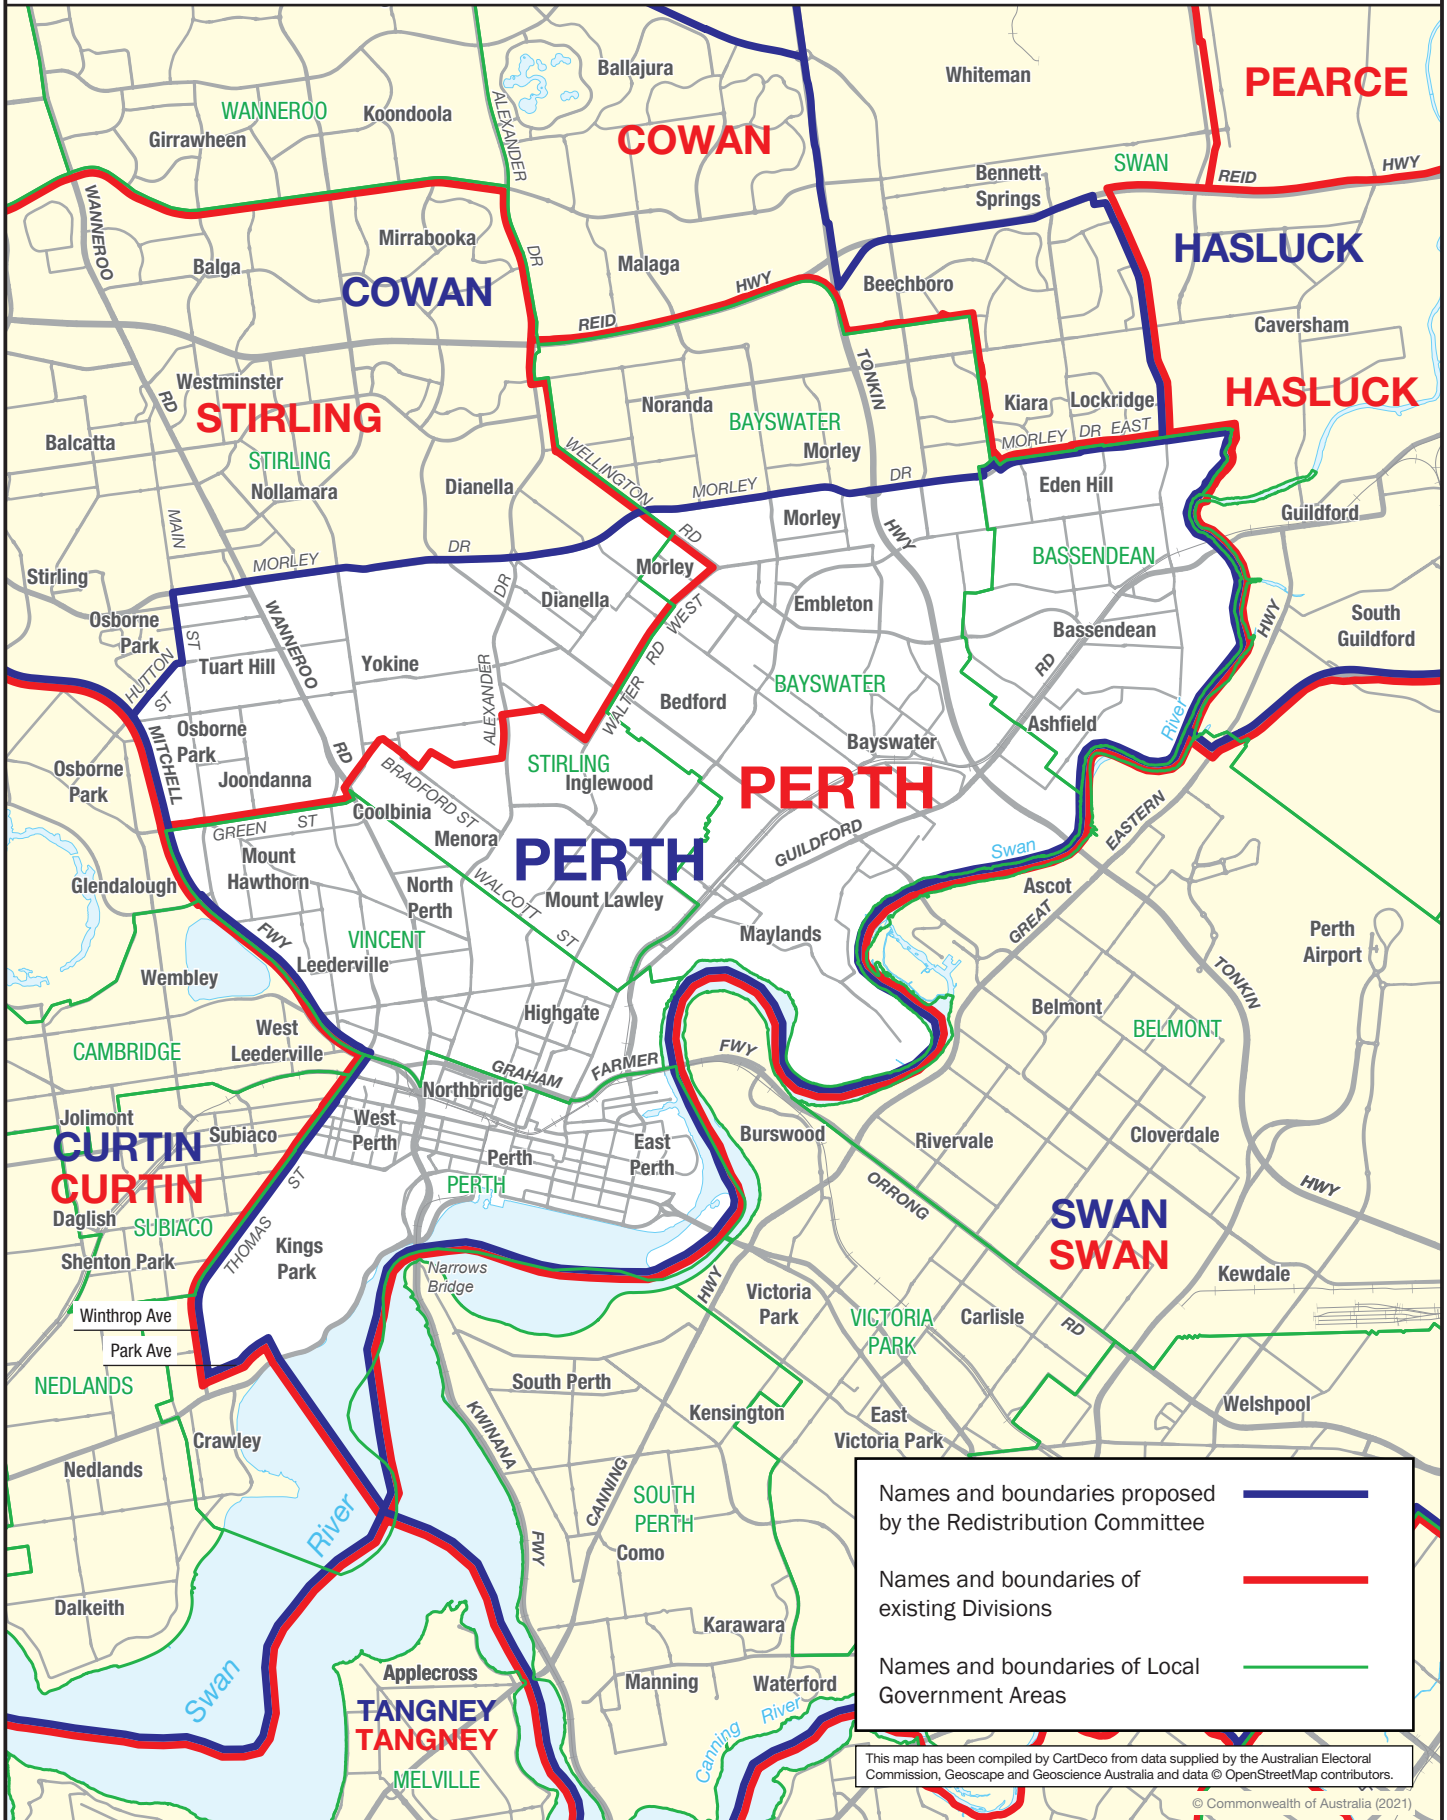

March 2021
**MAP OF PROPOSED
 COMMONWEALTH ELECTORAL DIVISION OF
 PERTH**

0 2 km

Names and boundaries proposed by the Redistribution Committee	
Names and boundaries of existing Divisions	
Names and boundaries of Local Government Areas	

This map has been compiled by CartDeco from data supplied by the Australian Electoral Commission, Geoscape and Geoscience Australia and data © OpenStreetMap contributors.
 © Commonwealth of Australia (2021)