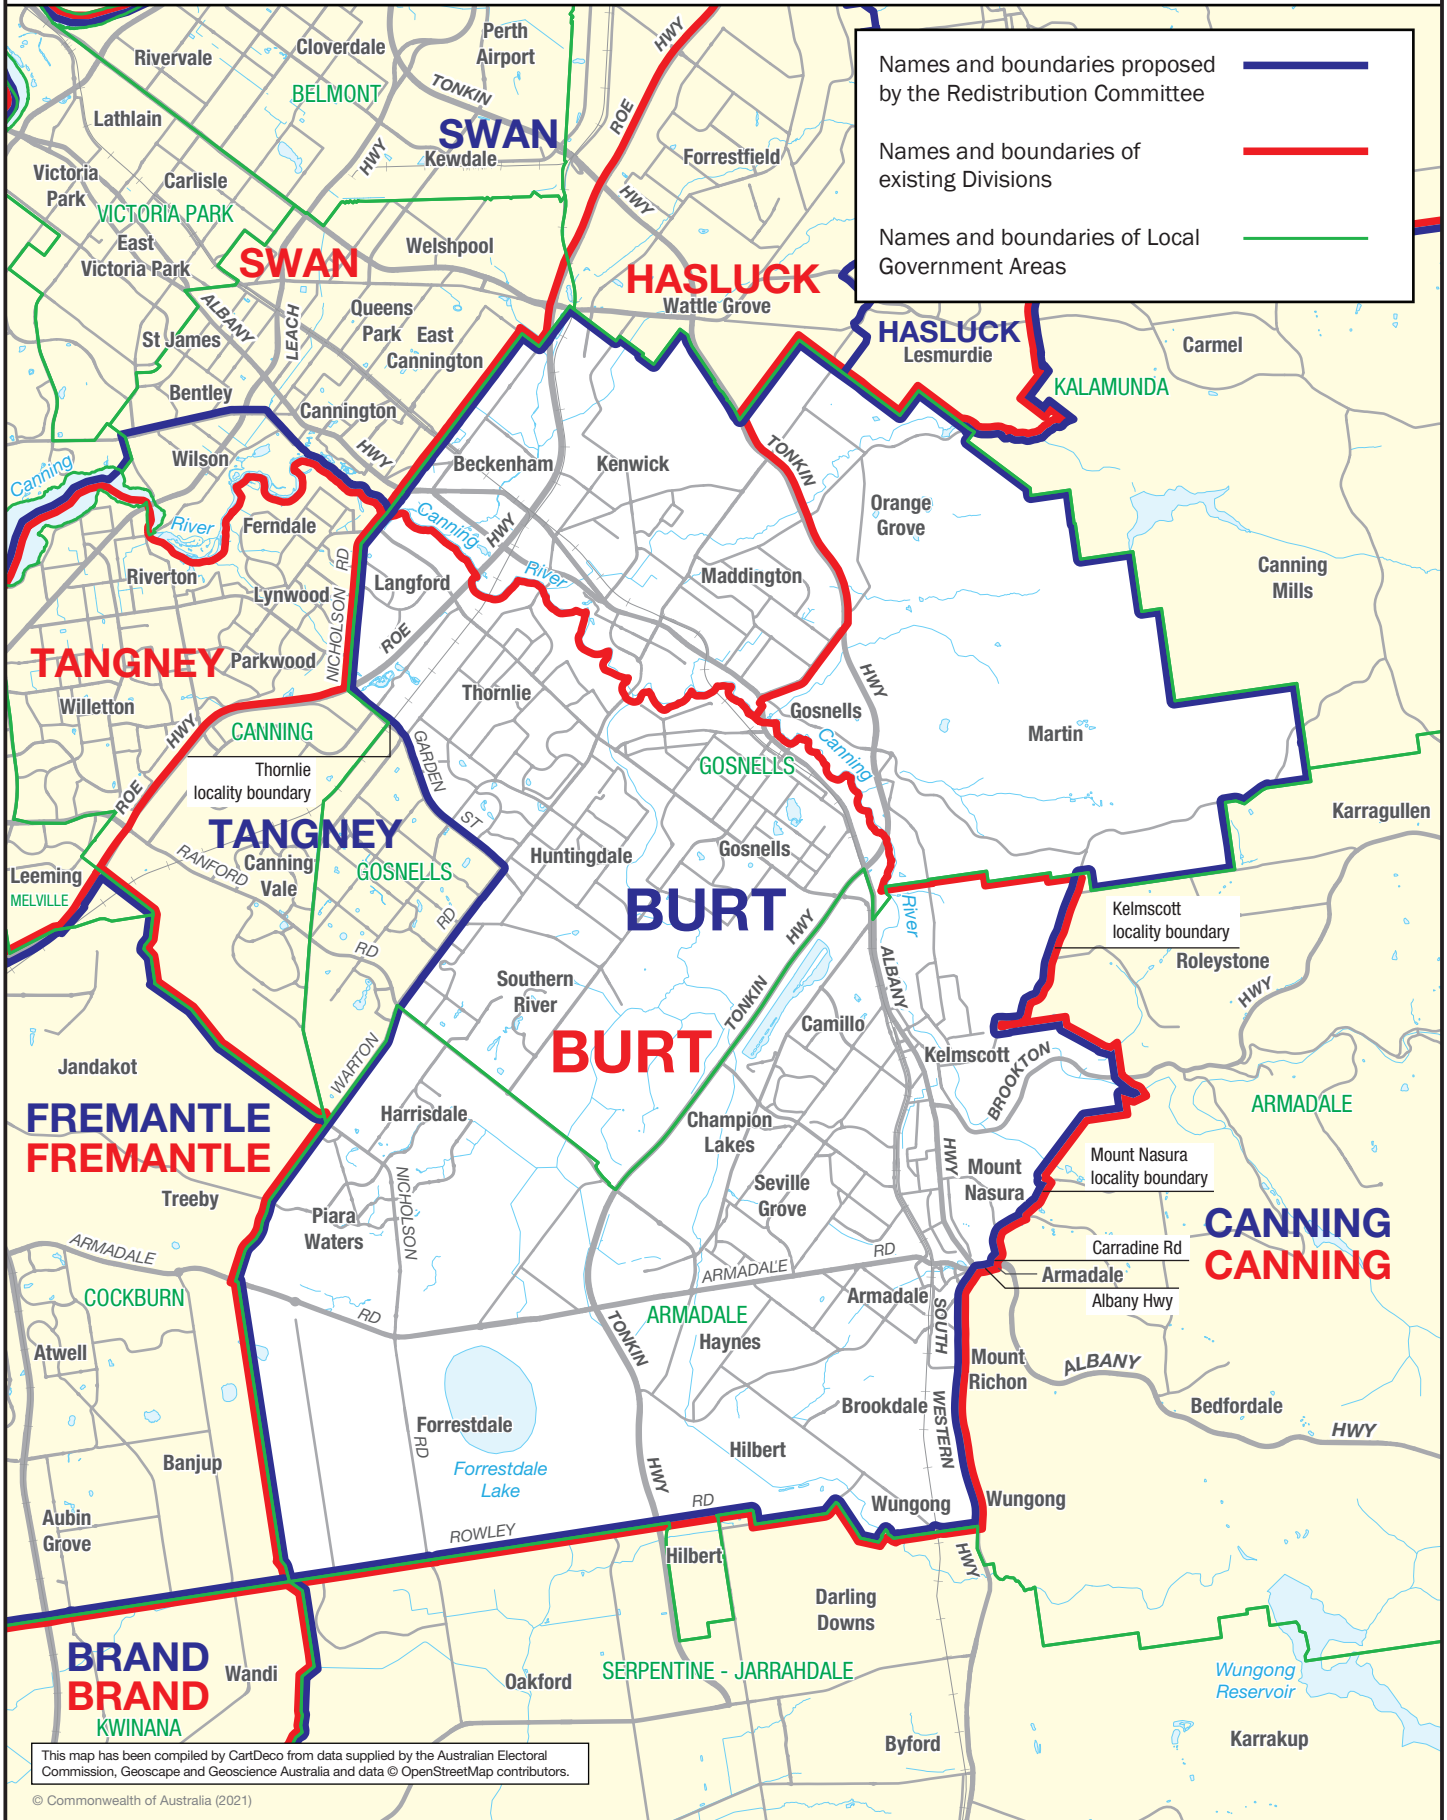

March 2021  
**MAP OF PROPOSED  
 COMMONWEALTH ELECTORAL DIVISION OF  
 BURT**

0 2 km

Names and boundaries proposed by the Redistribution Committee —

Names and boundaries of existing Divisions —

Names and boundaries of Local Government Areas —

This map has been compiled by CartDeco from data supplied by the Australian Electoral Commission, Geoscape and Geoscience Australia and data © OpenStreetMap contributors.