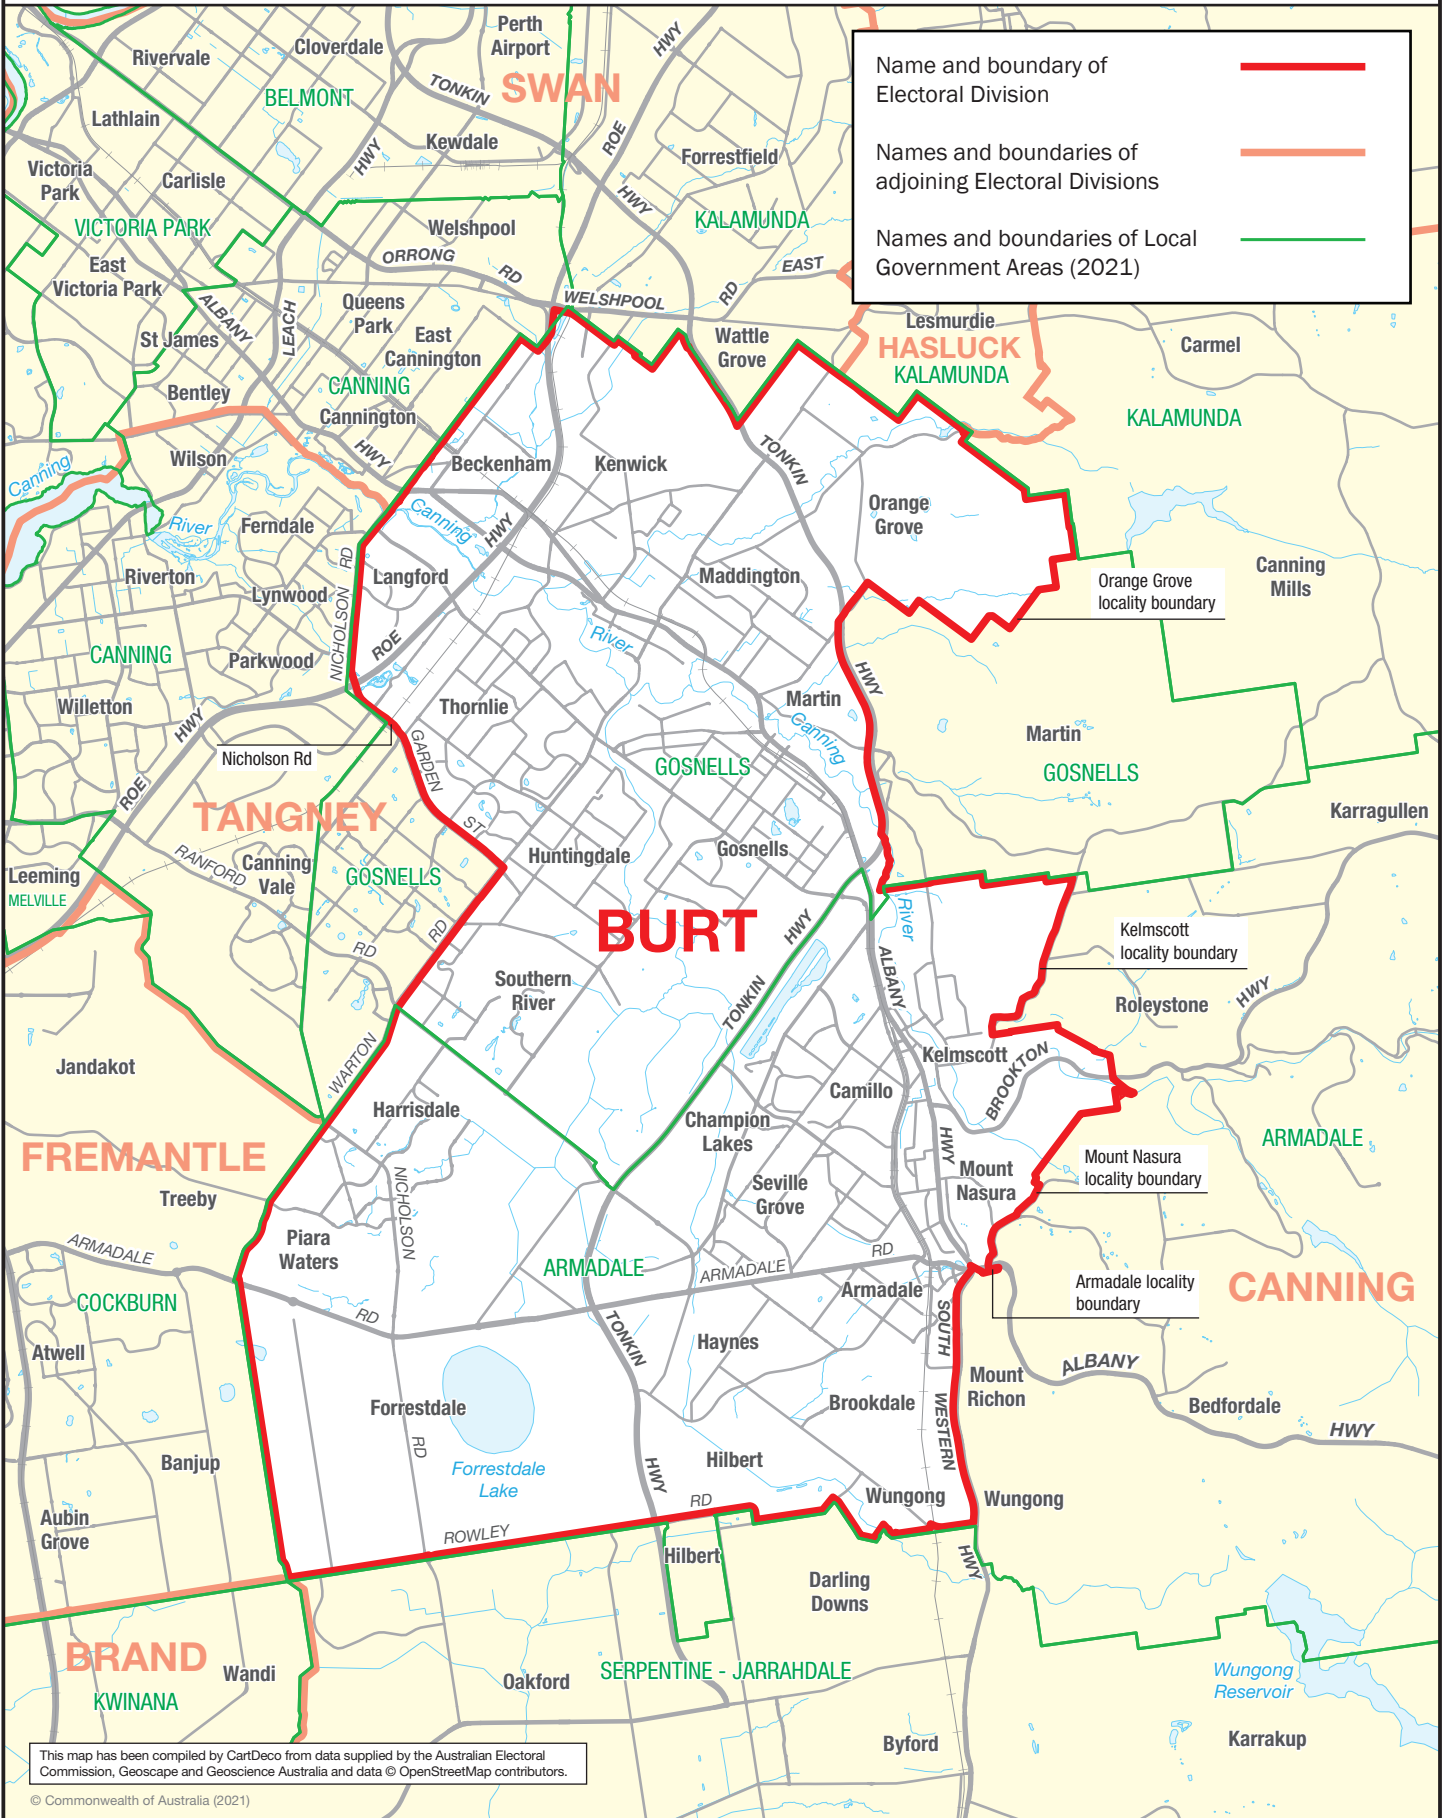

August 2021  
**MAP OF COMMONWEALTH  
 ELECTORAL DIVISION OF  
 BURT**

0 2 km

Name and boundary of Electoral Division	
Names and boundaries of adjoining Electoral Divisions	
Names and boundaries of Local Government Areas (2021)	

This map has been compiled by CartDeco from data supplied by the Australian Electoral Commission, Geoscape and Geoscience Australia and data © OpenStreetMap contributors.