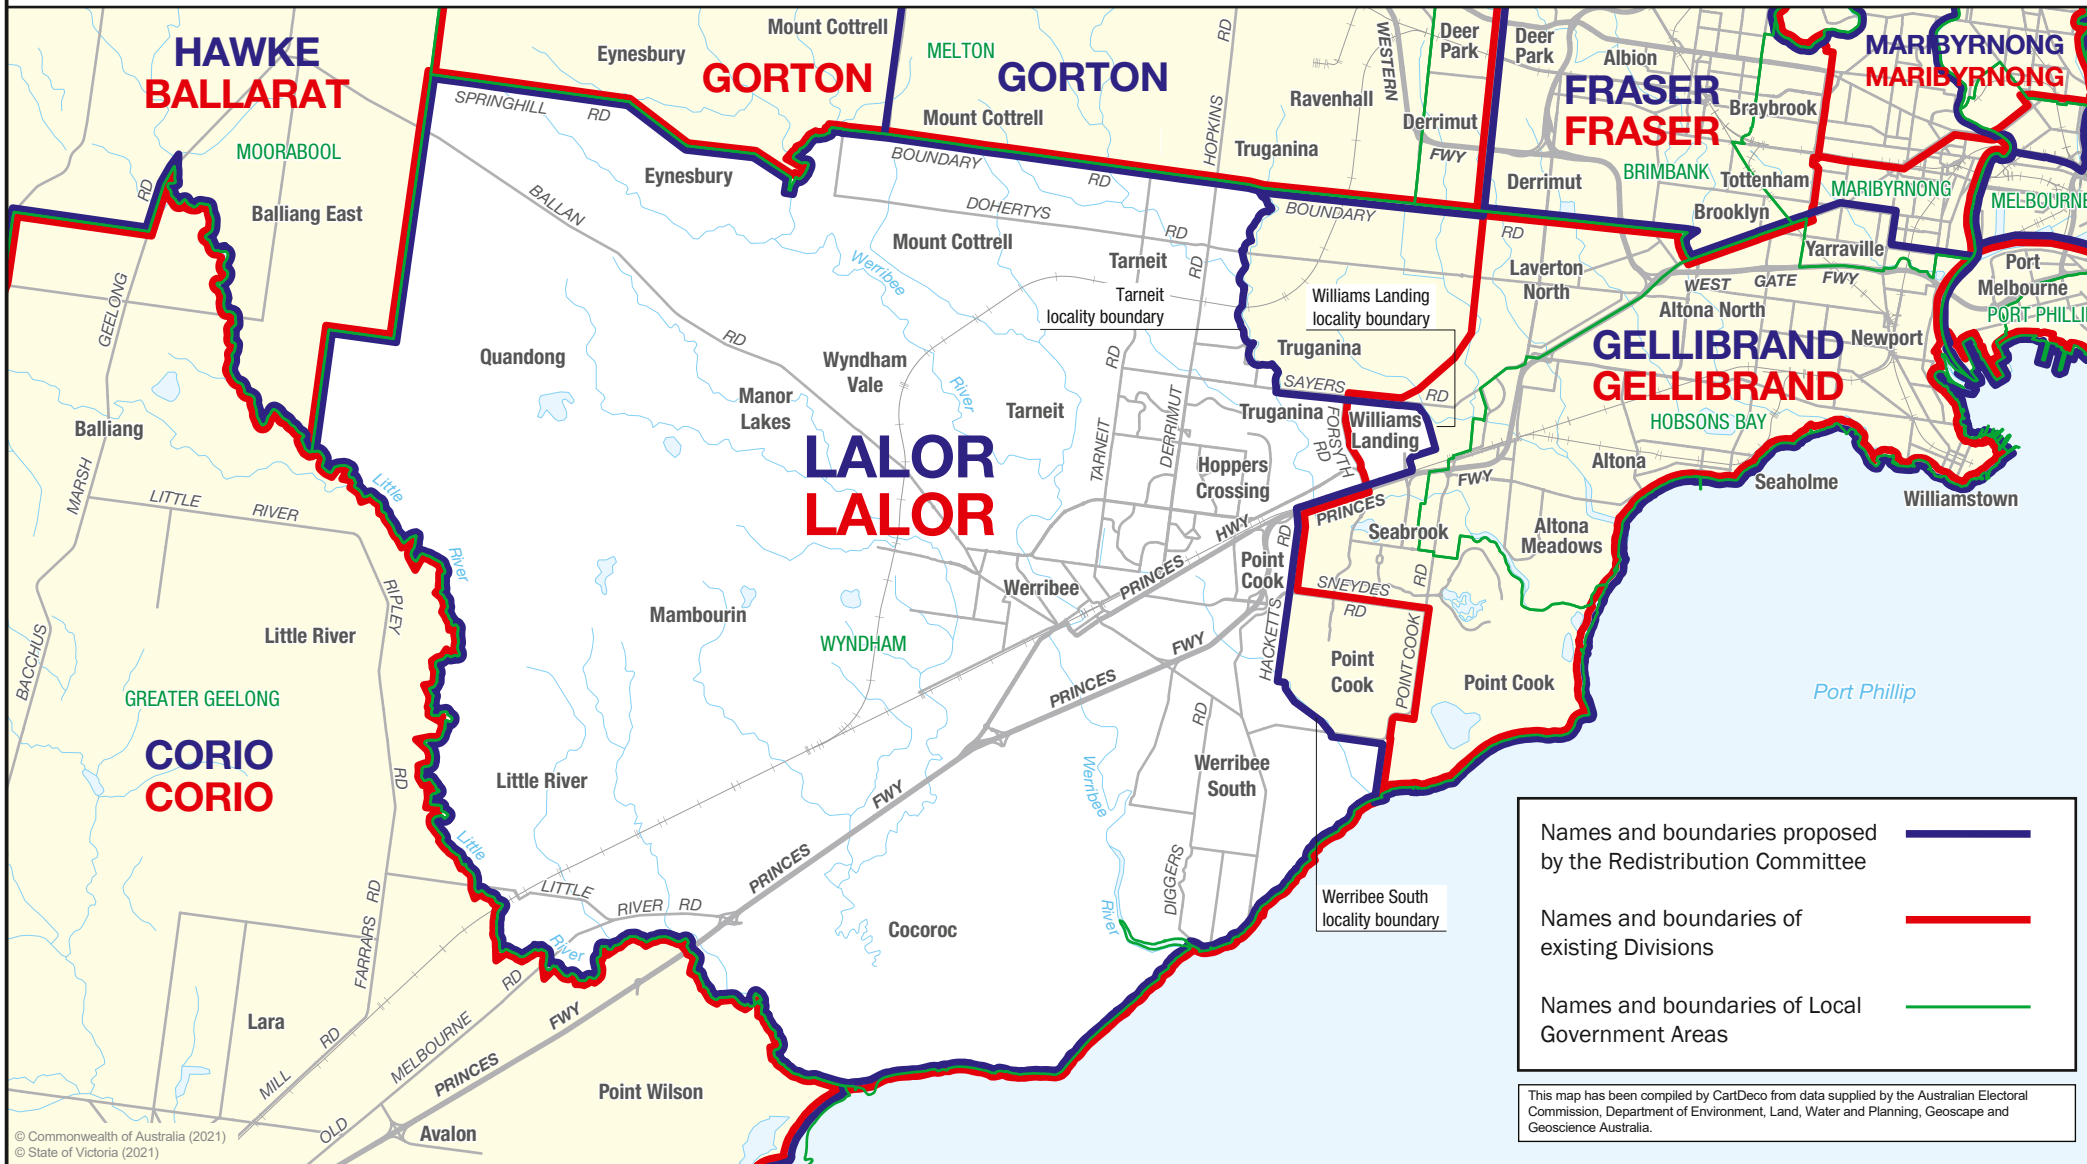

March 2021
**MAP OF PROPOSED
 COMMONWEALTH ELECTORAL DIVISION OF
 LALOR**

Names and boundaries proposed by the Redistribution Committee	
Names and boundaries of existing Divisions	
Names and boundaries of Local Government Areas	

This map has been compiled by CartDeco from data supplied by the Australian Electoral Commission, Department of Environment, Land, Water and Planning, Geoscape and Geoscience Australia.