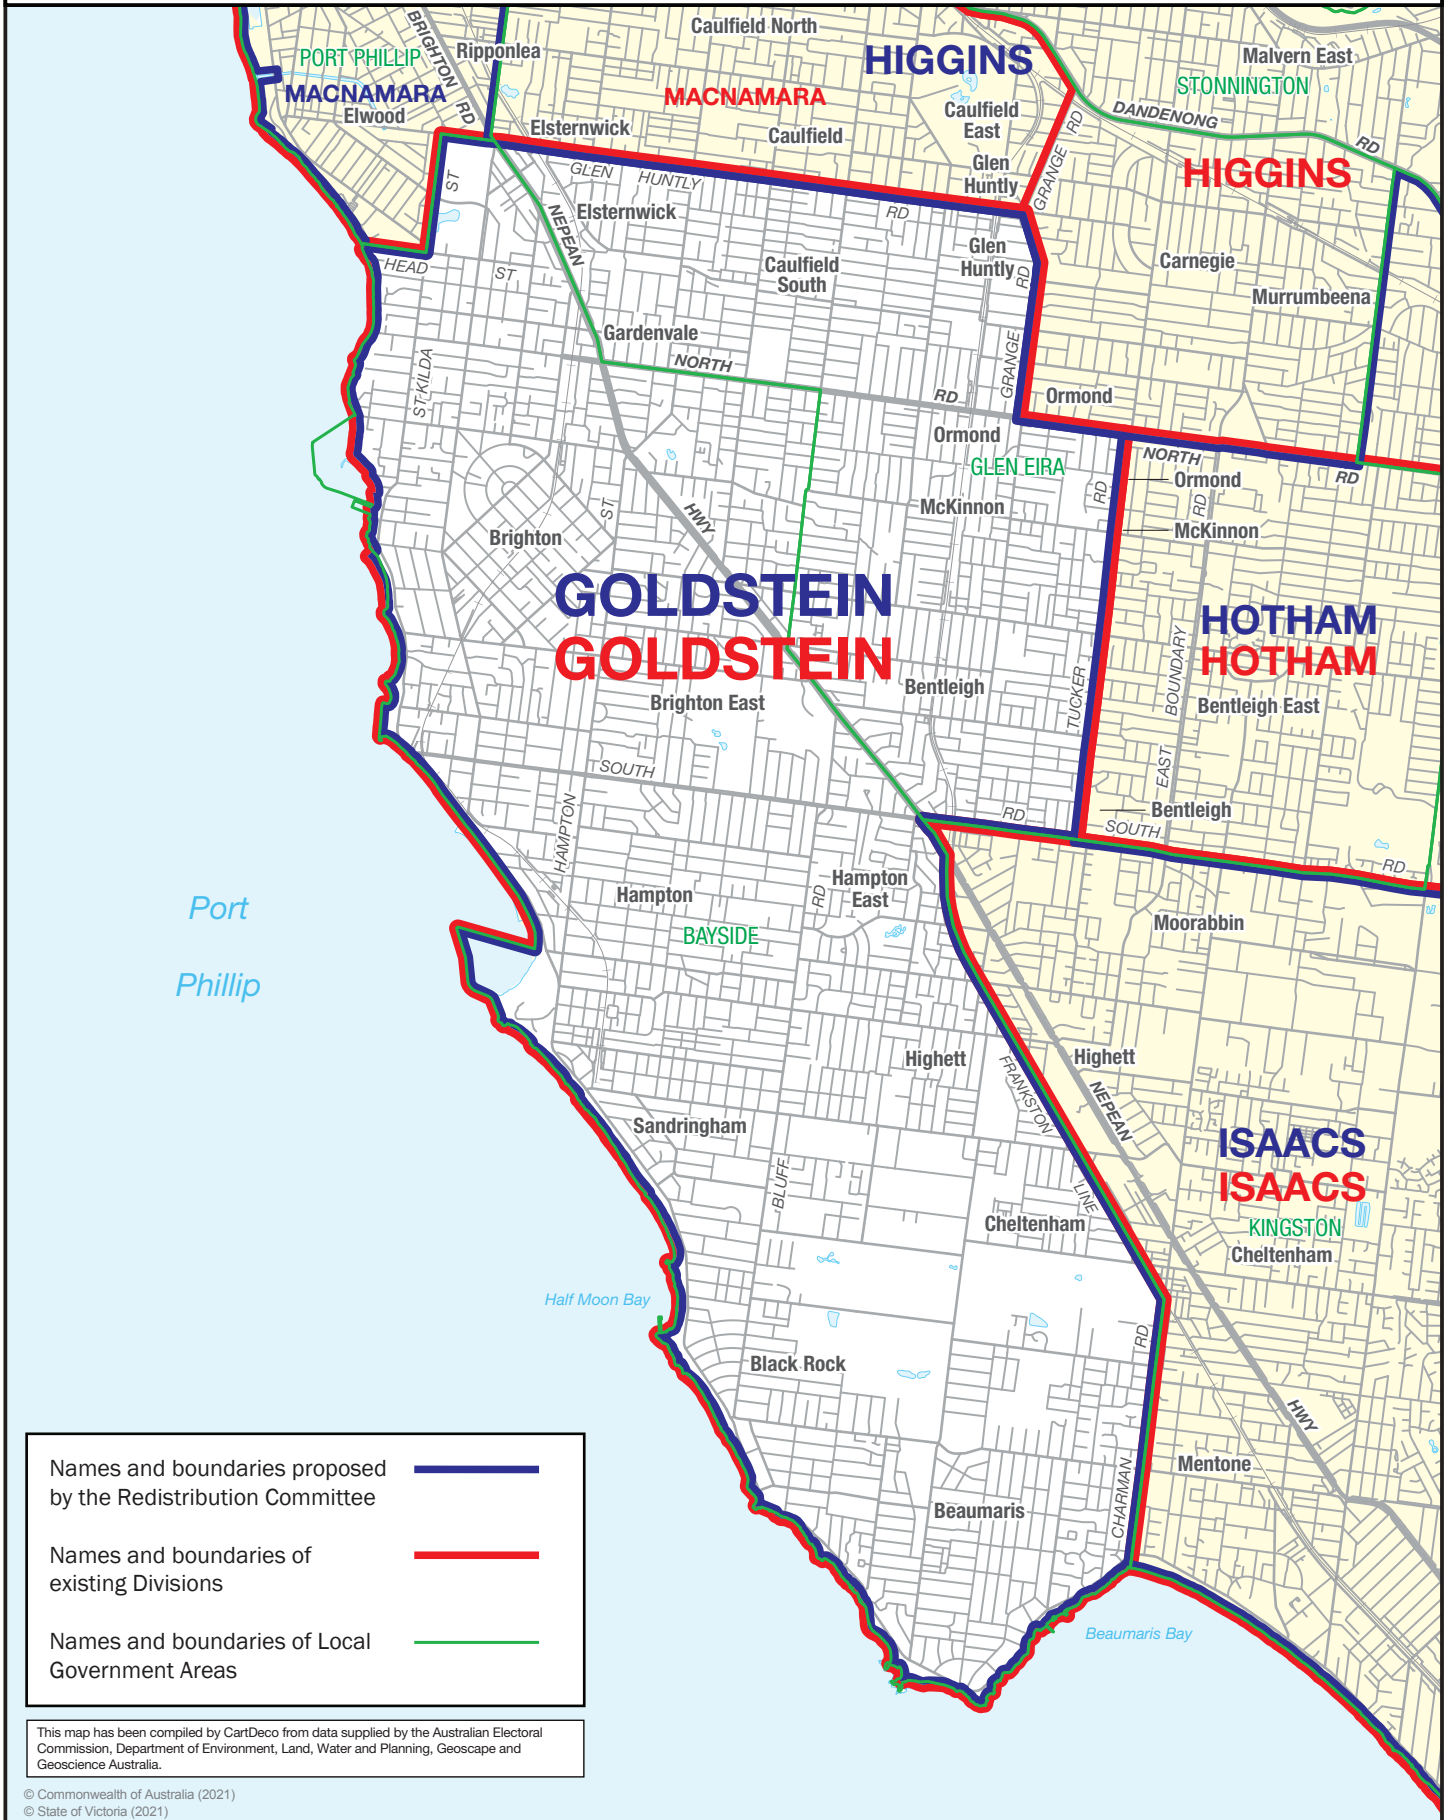

March 2021  
**MAP OF PROPOSED  
 COMMONWEALTH ELECTORAL DIVISION OF  
 GOLDSTEIN**

Names and boundaries proposed by the Redistribution Committee	
Names and boundaries of existing Divisions	
Names and boundaries of Local Government Areas	

This map has been compiled by CartDeco from data supplied by the Australian Electoral Commission, Department of Environment, Land, Water and Planning, Geoscape and Geoscience Australia.