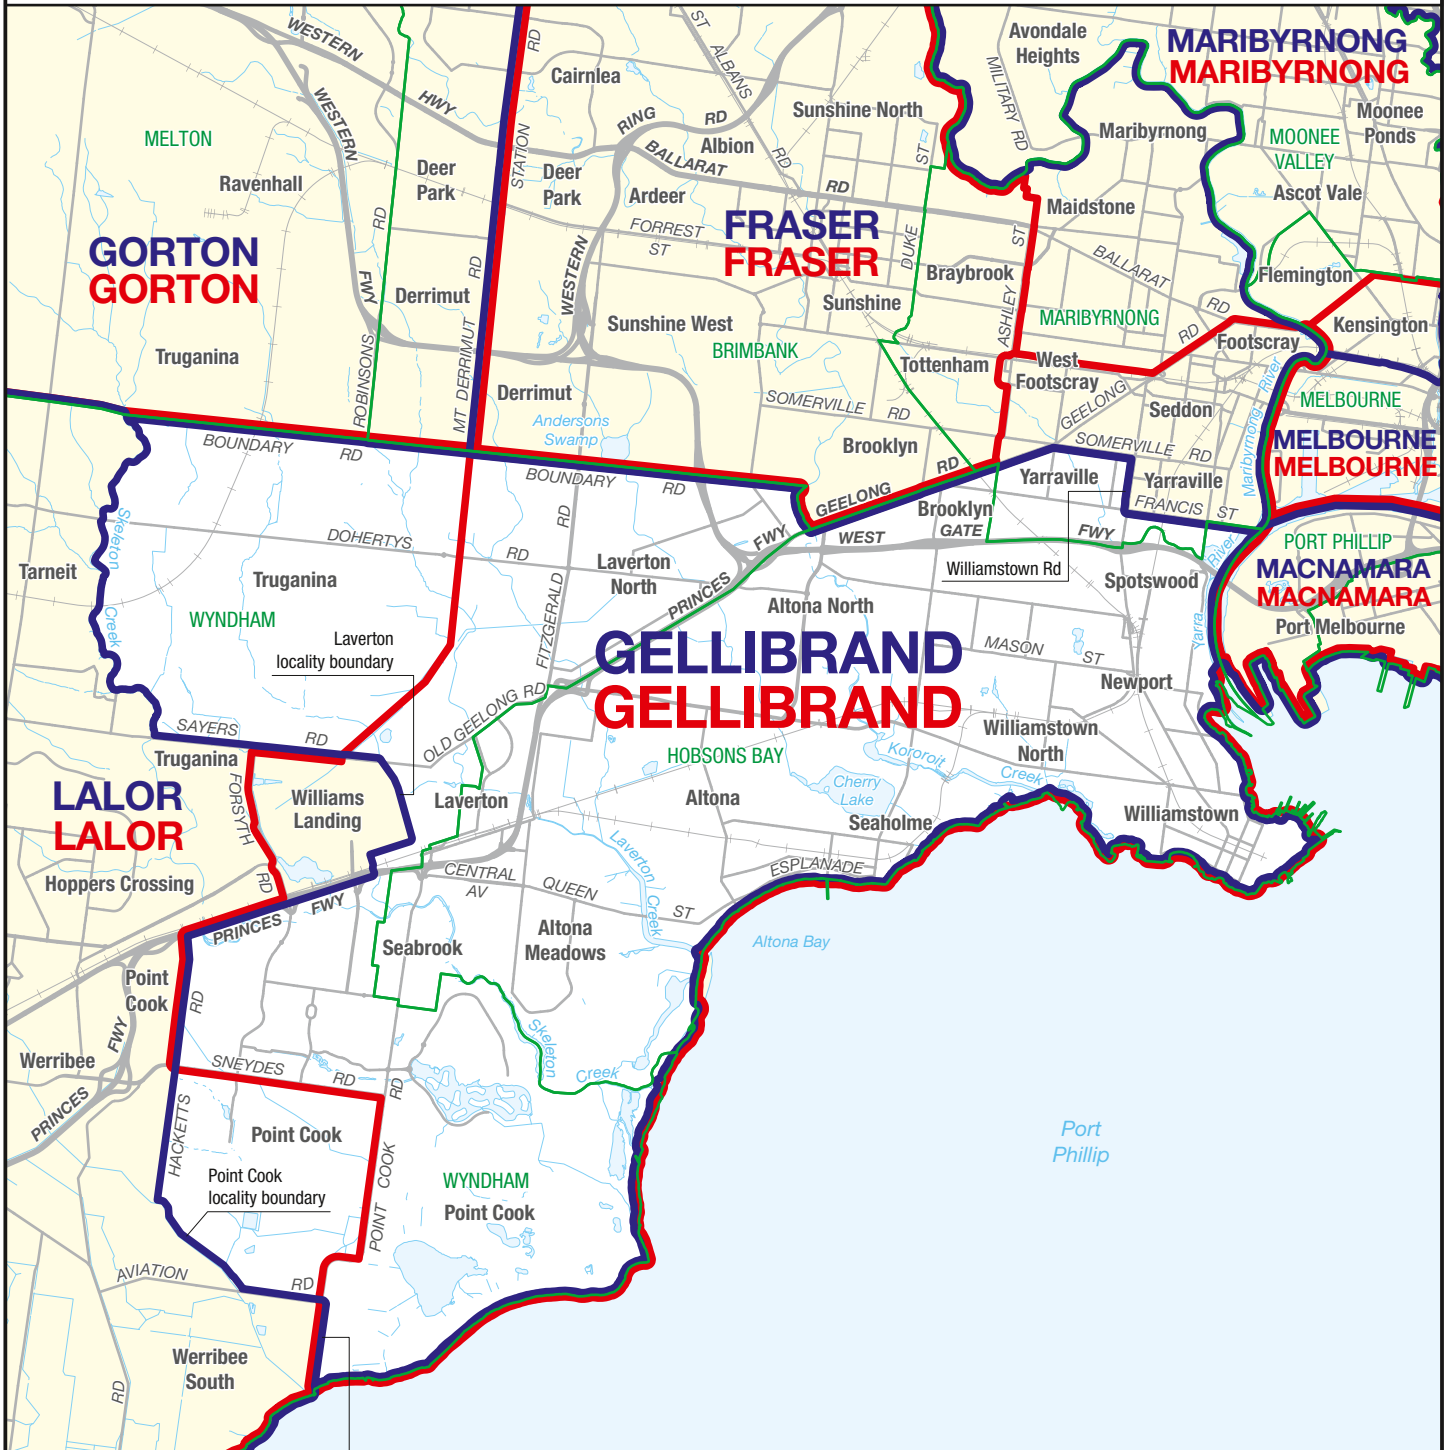

March 2021
**MAP OF PROPOSED
 COMMONWEALTH ELECTORAL DIVISION OF
 GELLIBRAND**

0 2 km

GELLIBRAND
GELLIBRAND

Names and boundaries proposed by the Redistribution Committee	
Names and boundaries of existing Divisions	
Names and boundaries of Local Government Areas	

This map has been compiled by CartDeco from data supplied by the Australian Electoral Commission, Department of Environment, Land, Water and Planning, Geoscape and Geoscience Australia.