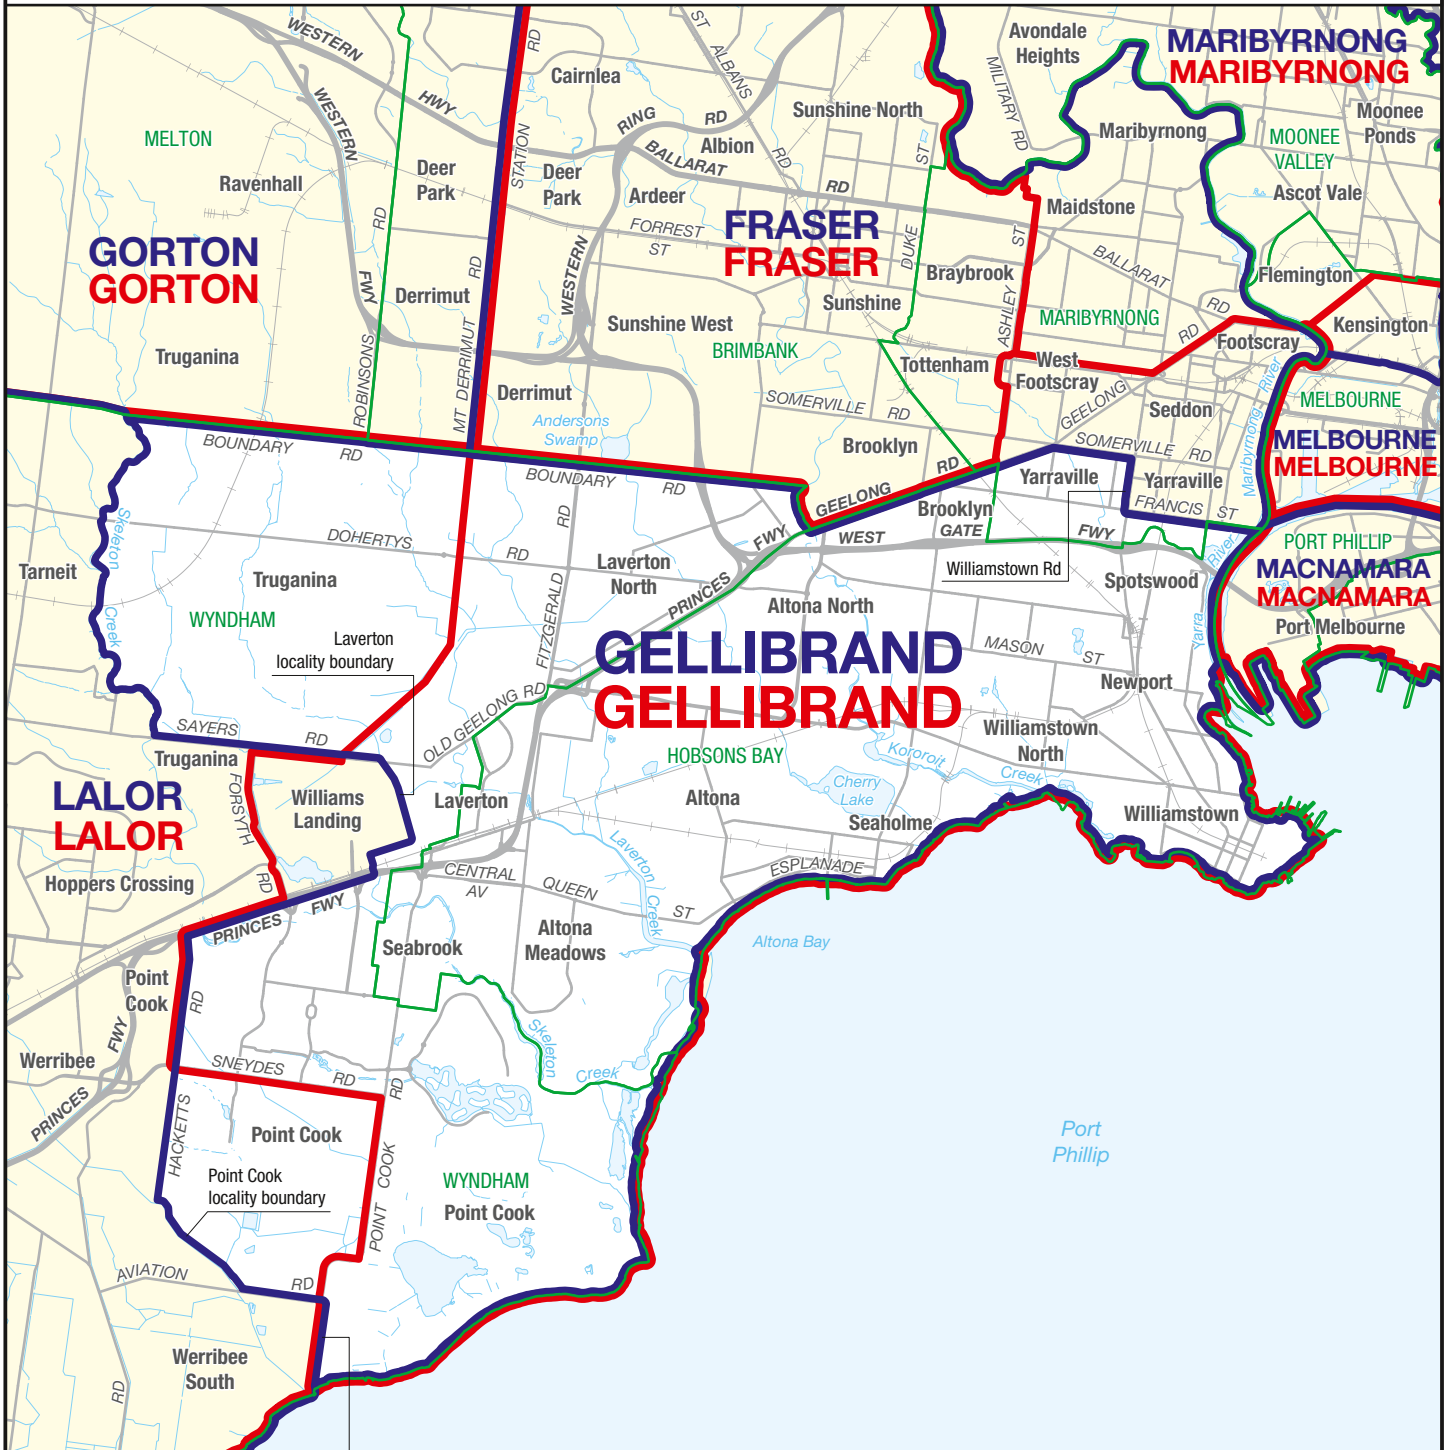

March 2021
**MAP OF PROPOSED
 COMMONWEALTH ELECTORAL DIVISION OF
 GELLIBRAND**

0 2 km

Point Cook locality boundary

Names and boundaries proposed by the Redistribution Committee	
Names and boundaries of existing Divisions	
Names and boundaries of Local Government Areas	

This map has been compiled by CartDeco from data supplied by the Australian Electoral Commission, Department of Environment, Land, Water and Planning, Geoscape and Geoscience Australia.