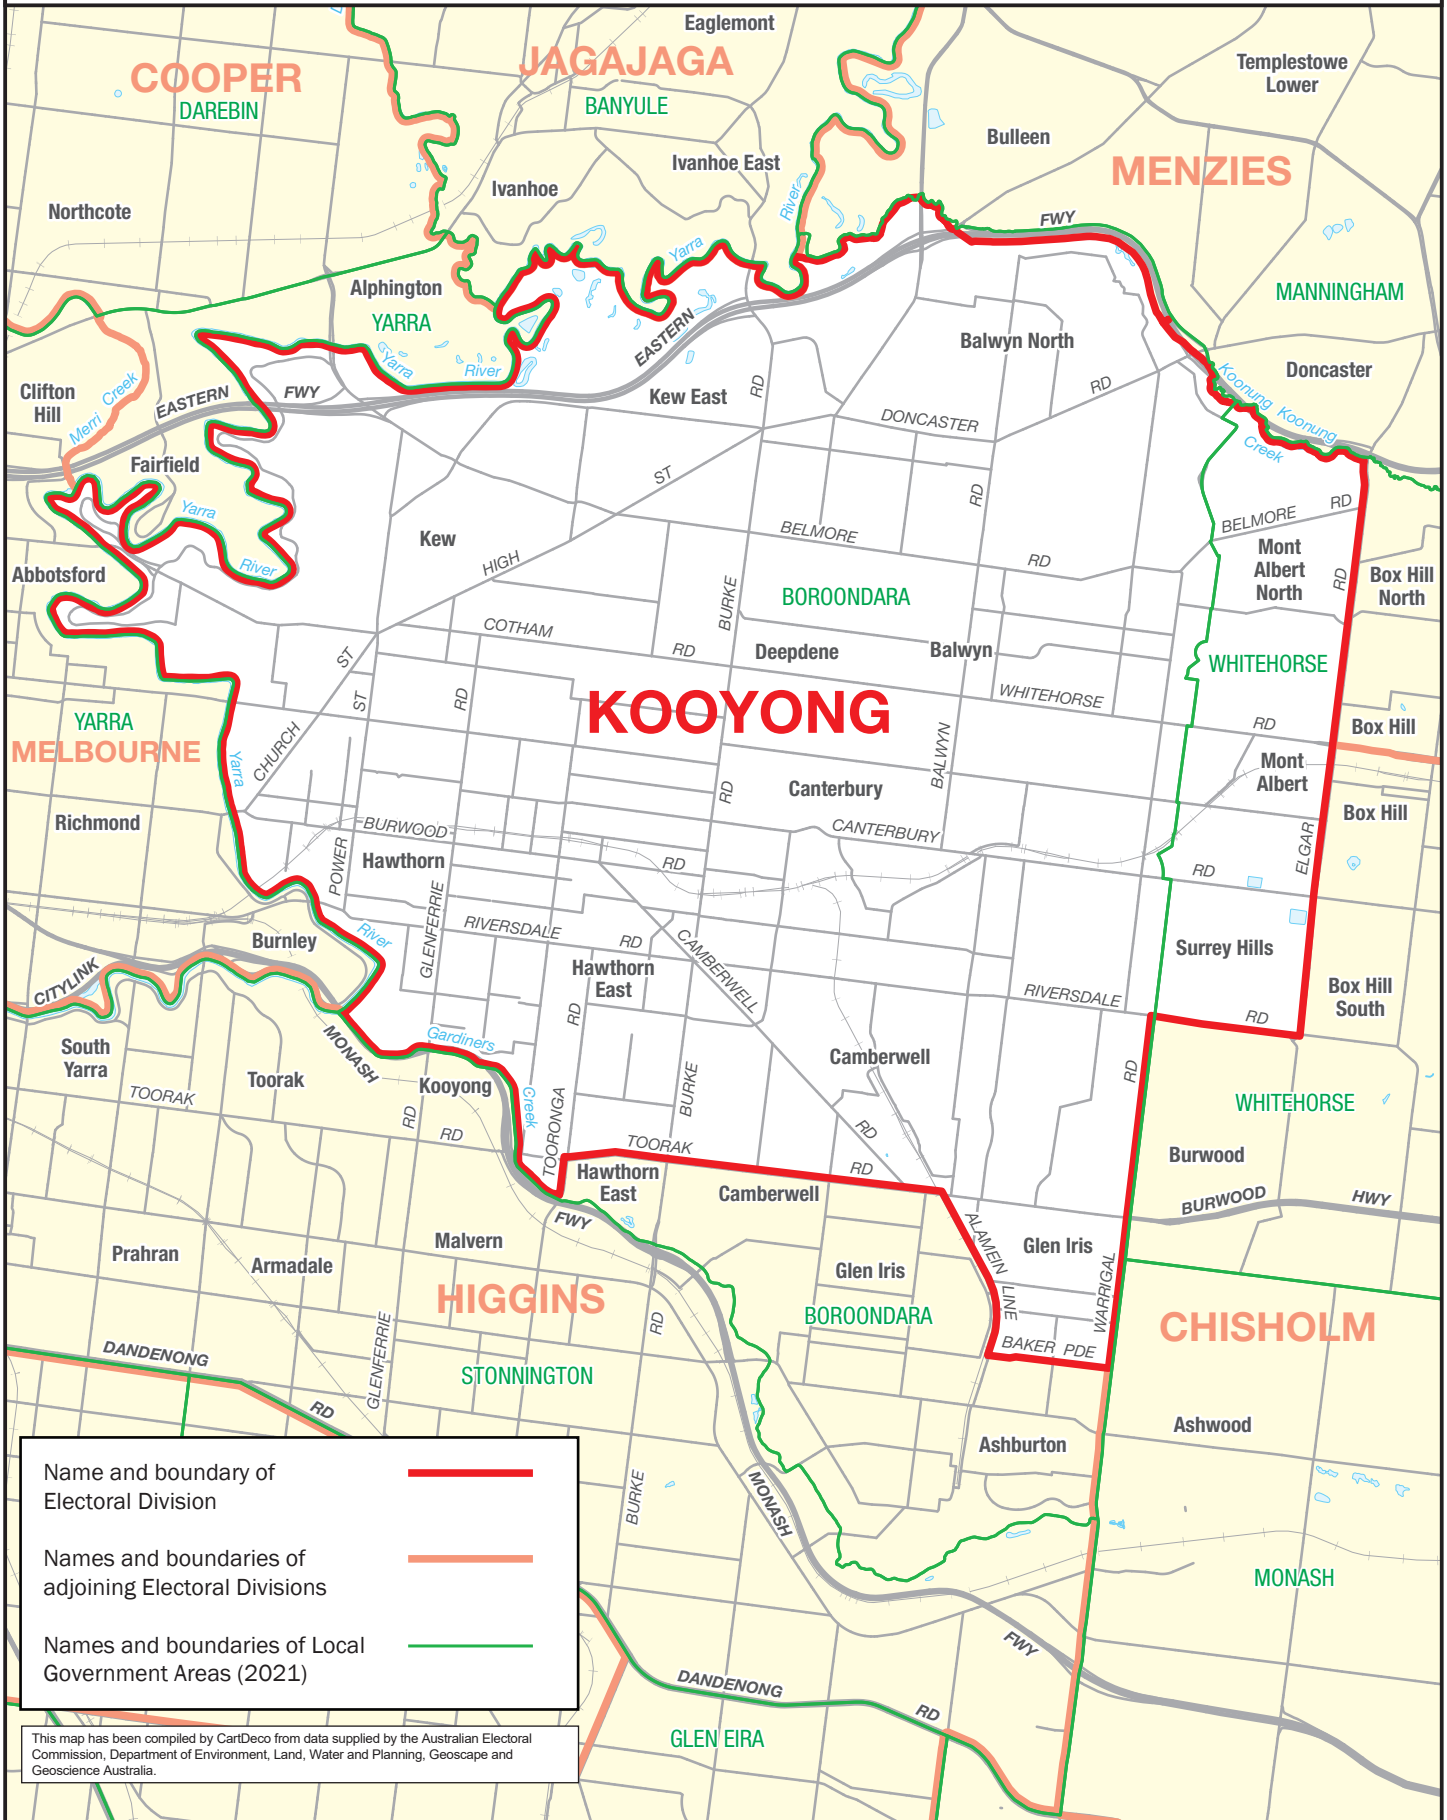

July 2021
**MAP OF COMMONWEALTH
 ELECTORAL DIVISION OF
 KOOYONG**

Name and boundary of Electoral Division	———
Names and boundaries of adjoining Electoral Divisions	———
Names and boundaries of Local Government Areas (2021)	———

This map has been compiled by CartDeco from data supplied by the Australian Electoral Commission, Department of Environment, Land, Water and Planning, Geoscape and Geoscience Australia.