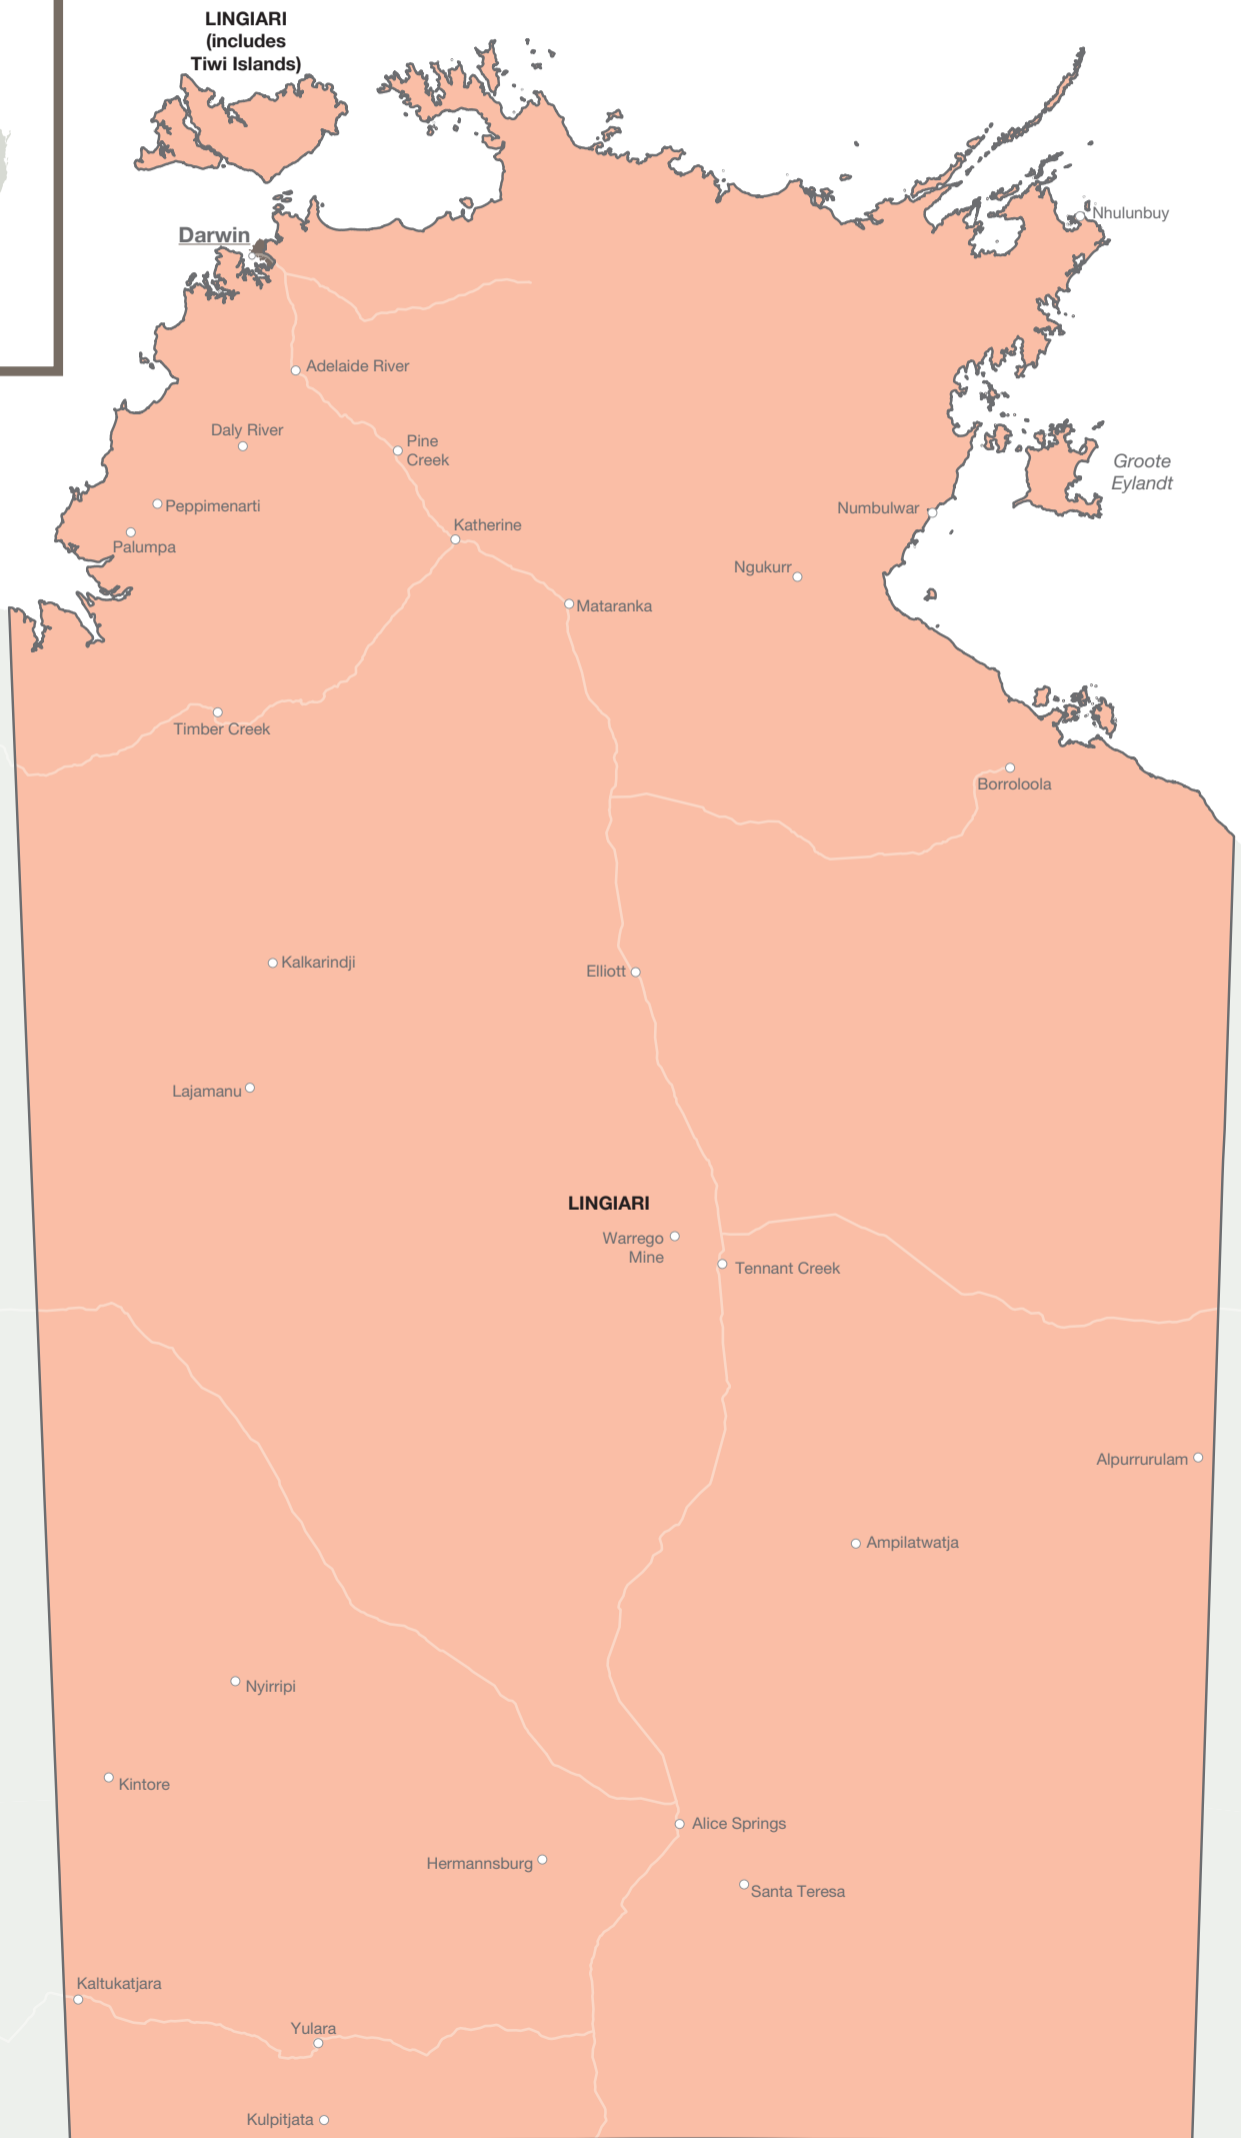

2019 federal election Results Map

NORTHERN TERRITORY

inc. Christmas Island and Cocos (Keeling) Islands

CHRISTMAS ISLAND AND COCOS (KEELING) ISLANDS

1. **Key**
2. Division boundary
   - **LINGIARI** Division name
   - **Party**
   - Australian Labor Party

The electoral boundaries represented on this map are those in place at the 2019 election.

SOUTH AUSTRALIA