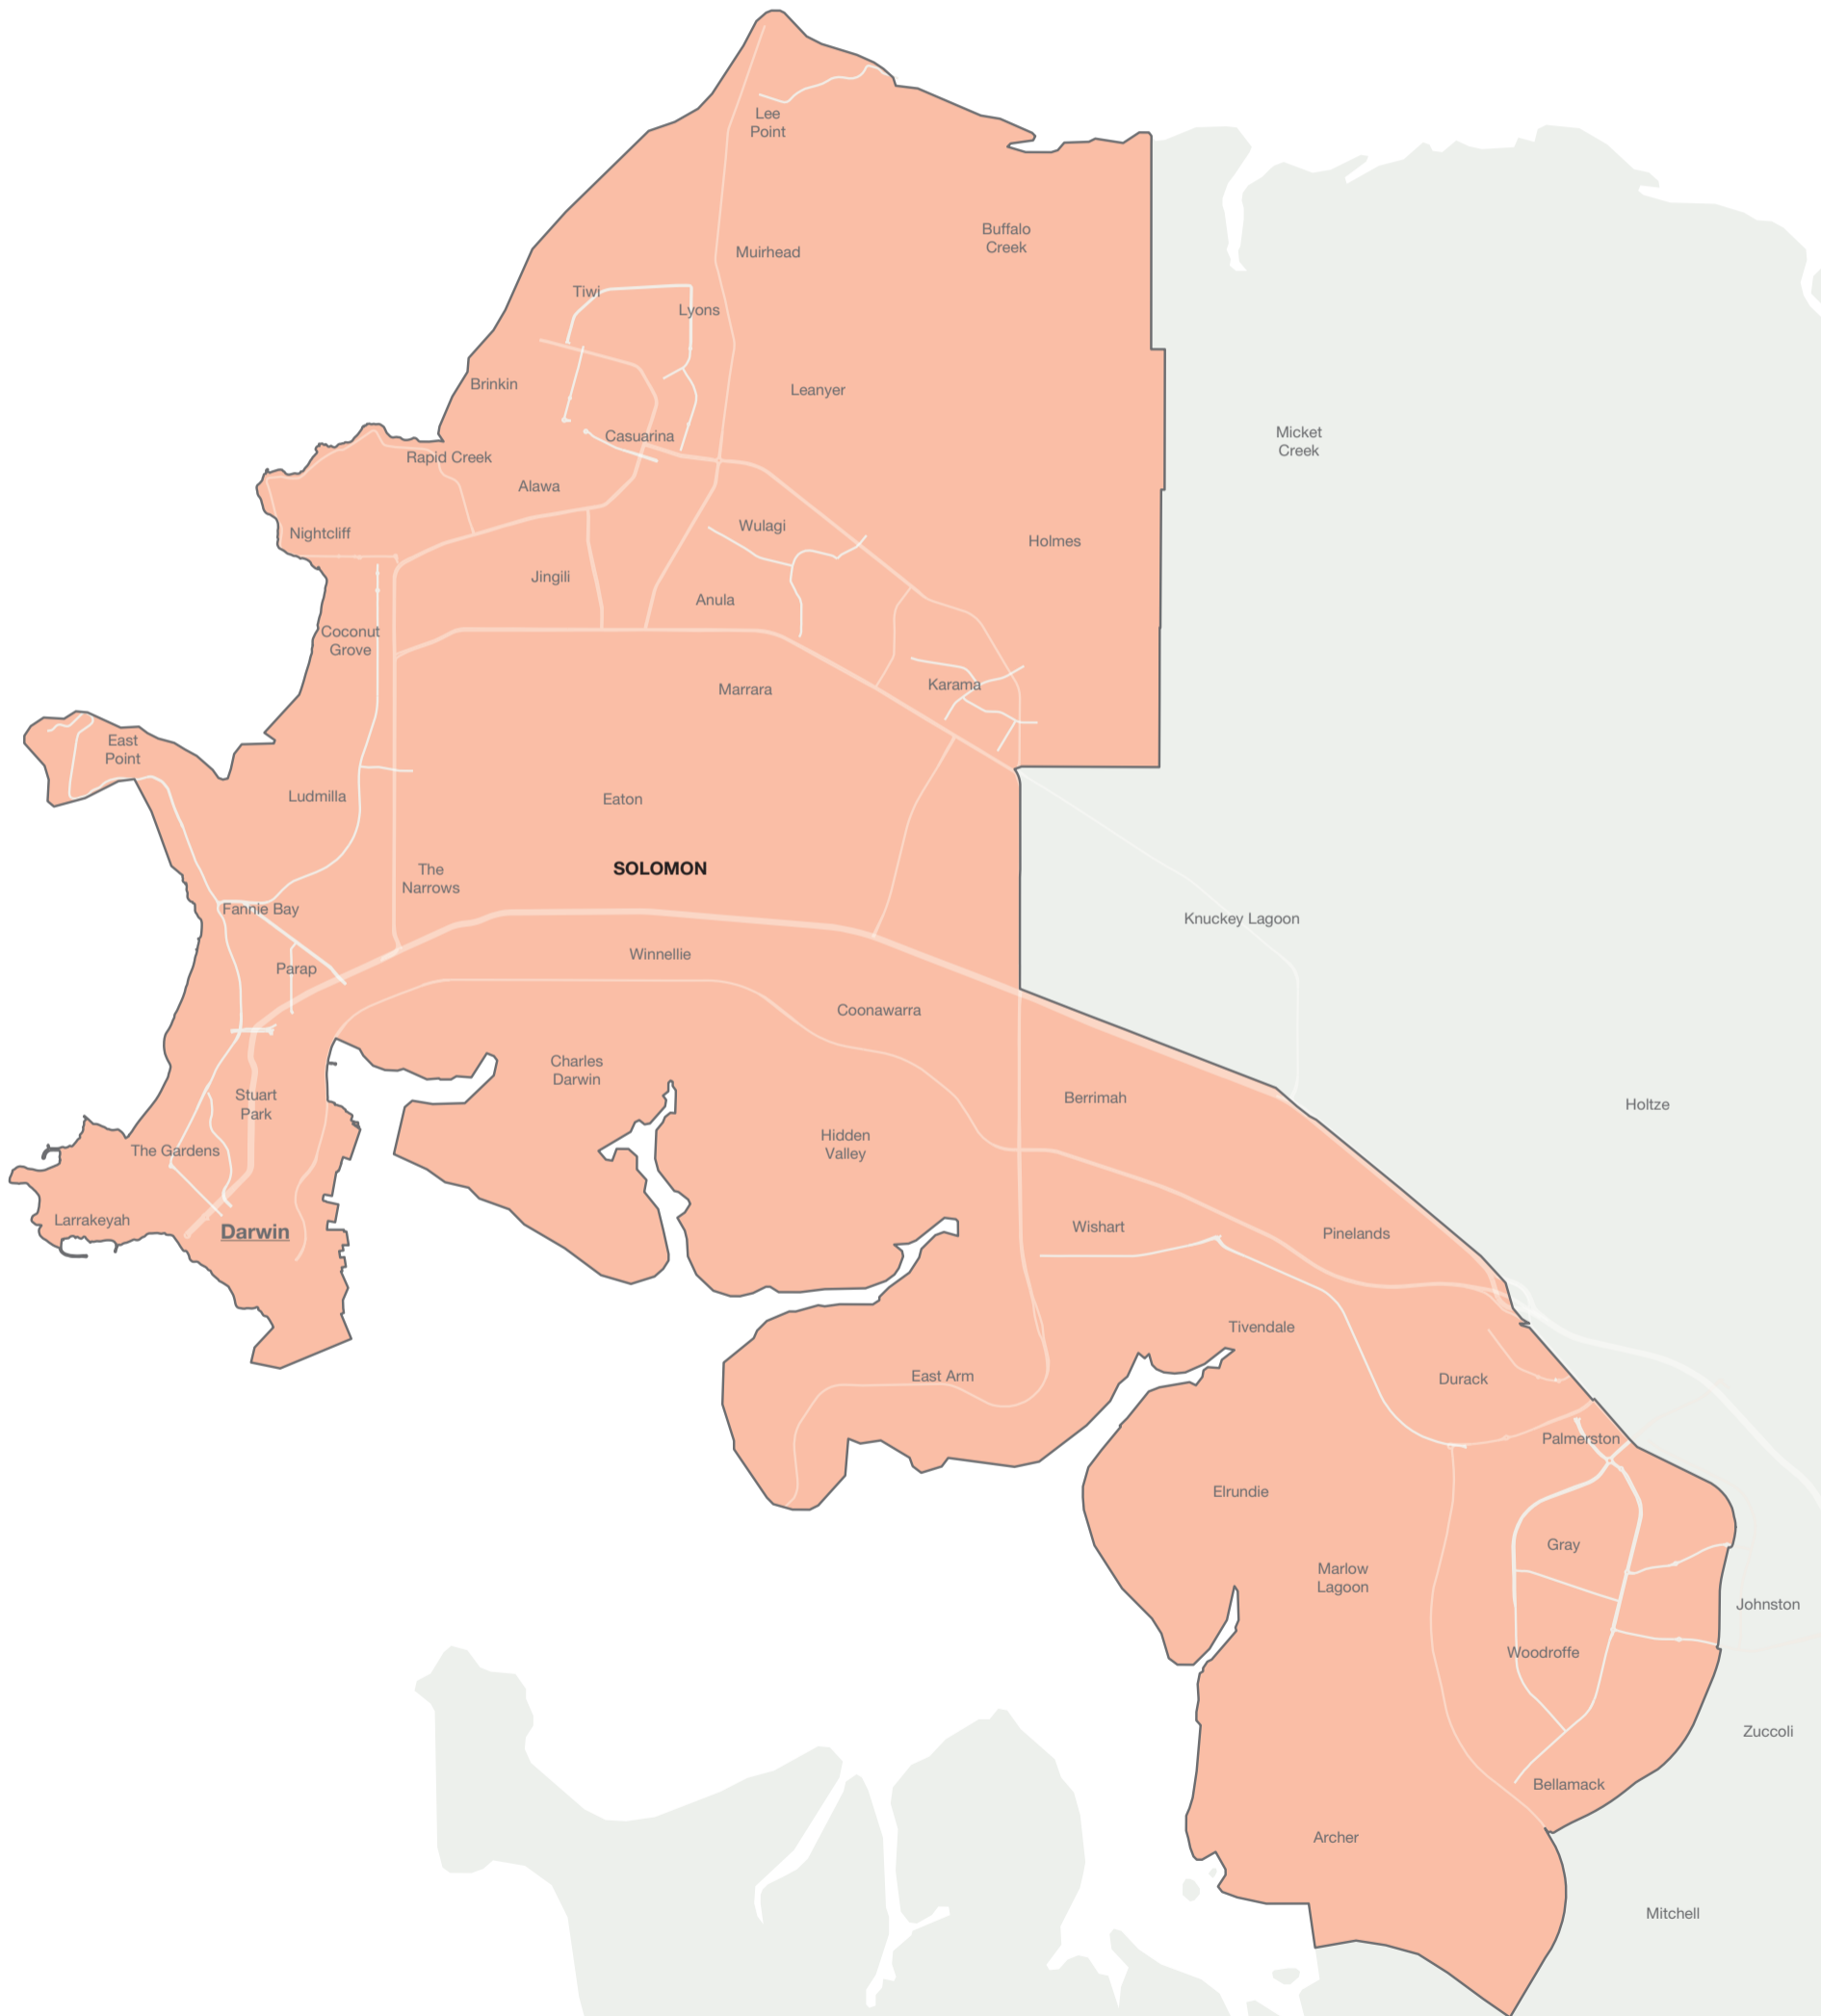

### CHRISTMAS ISLAND AND COCOS (KEELING) ISLANDS

- Key**
- Division boundary
  - LINGIARI** Division name
  - Party**
  - Australian Labor Party

The electoral boundaries represented on this map are those in place at the 2019 election.

# 2019 federal election Results Map

## NORTHERN TERRITORY

## Darwin Urban

**Key**  
 — Division boundary  
**SOLOMON** Division name  
**Party**  
 [Orange Box] Australian Labor Party

The electoral boundaries represented on this map are those in place at the 2019 election.