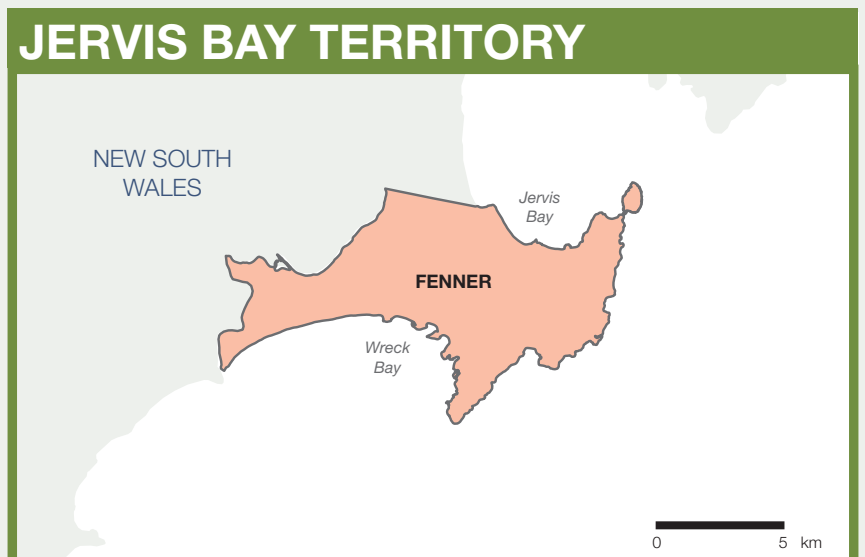

# 2019 federal election Results Map

## AUSTRALIAN CAPITAL TERRITORY

inc. Jervis Bay Territory & Norfolk Island

**Key**  
 — Division boundary  
**FENNER** Division name  
**Party**  
 Orange Australian Labor Party

The electoral boundaries represented on this map are those in place at the 2019 election.