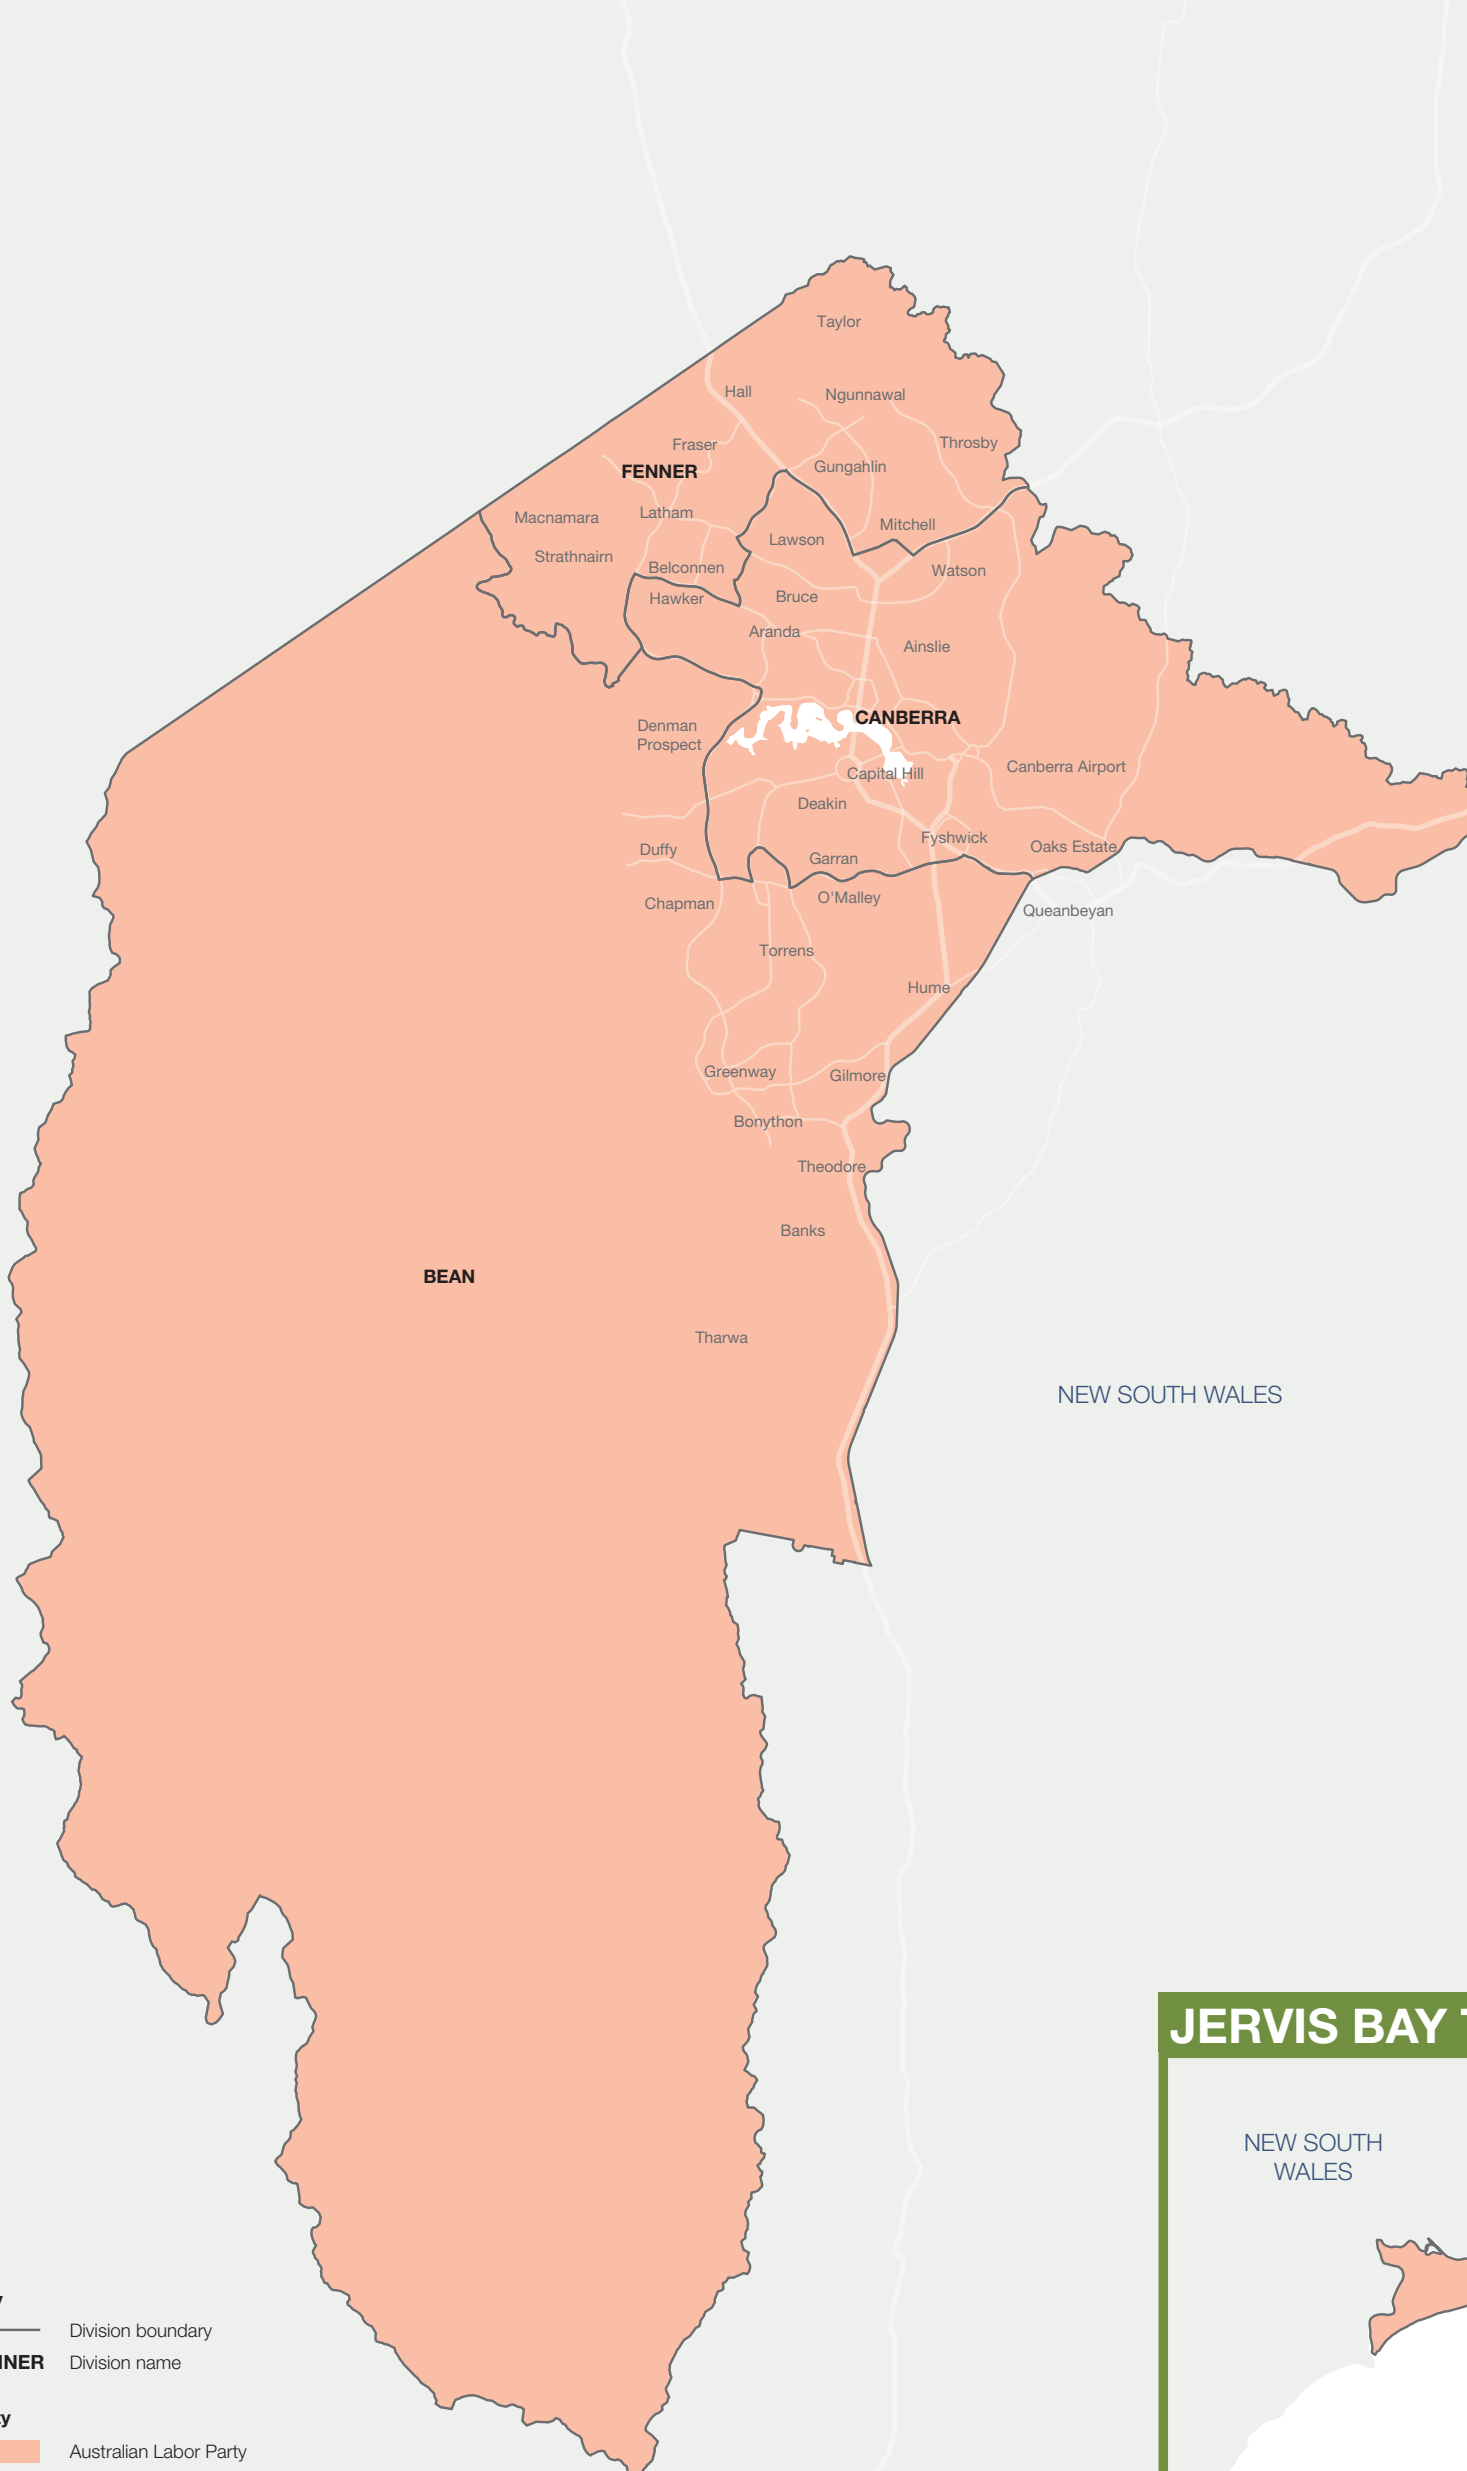

# 2019 federal election Results Map

## AUSTRALIAN CAPITAL TERRITORY

inc. Jervis Bay Territory & Norfolk Island

**Key**  
 — Division boundary  
**FENNER** Division name  
**Party**  
 Orange Australian Labor Party

The electoral boundaries represented on this map are those in place at the 2019 election.

0 5 km

0 5 km