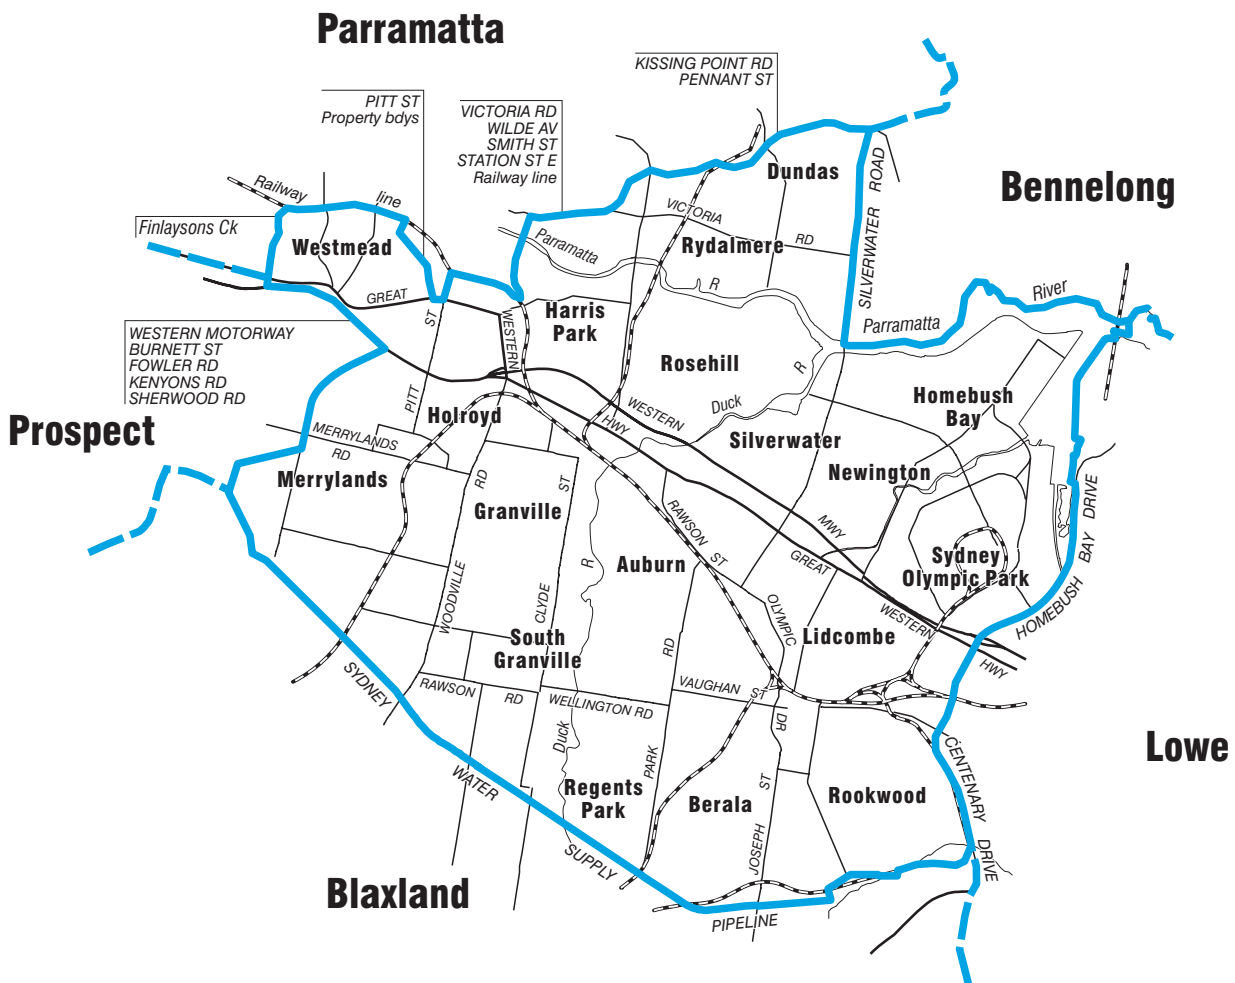

COMMONWEALTH ELECTORAL DIVISION OF **REID**

2 km

- Divisional boundary
- Adjoining Divisional boundary
- Division area 68 sq km
- Railway line

Note:
Federal redistribution finalised in November 2006
Local Government Area (LGA) descriptions are current
at November 2005