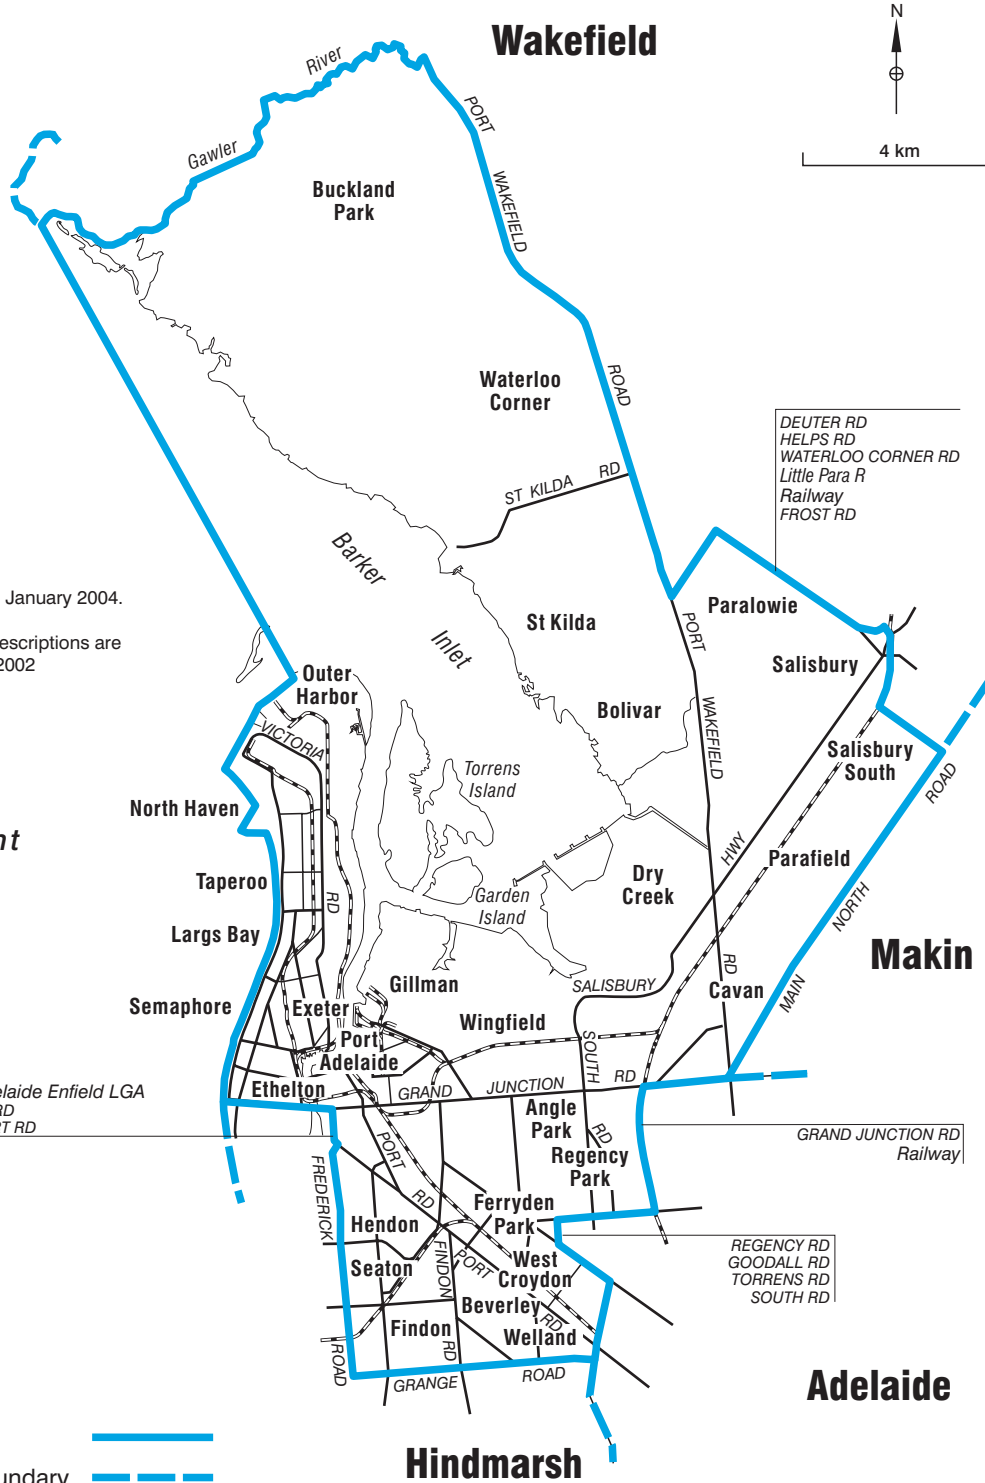

COMMONWEALTH ELECTORAL DIVISION OF PORT ADELAIDE

Note:
Federal redistribution finalised in January 2004.
Local Government Area (LGA) descriptions are current at November 2002

DEUTER RD
HELPS RD
WATERLOO CORNER RD
Little Para R
Railway
FROST RD

Port Adelaide Enfield LGA
BOWER RD
OLD PORT RD

GRAND JUNCTION RD
Railway

REGENCY RD
GOODALL RD
TORRENS RD
SOUTH RD

- Divisional boundary
- Adjoining Divisional boundary
- Division area 253 sq km
- Railway line