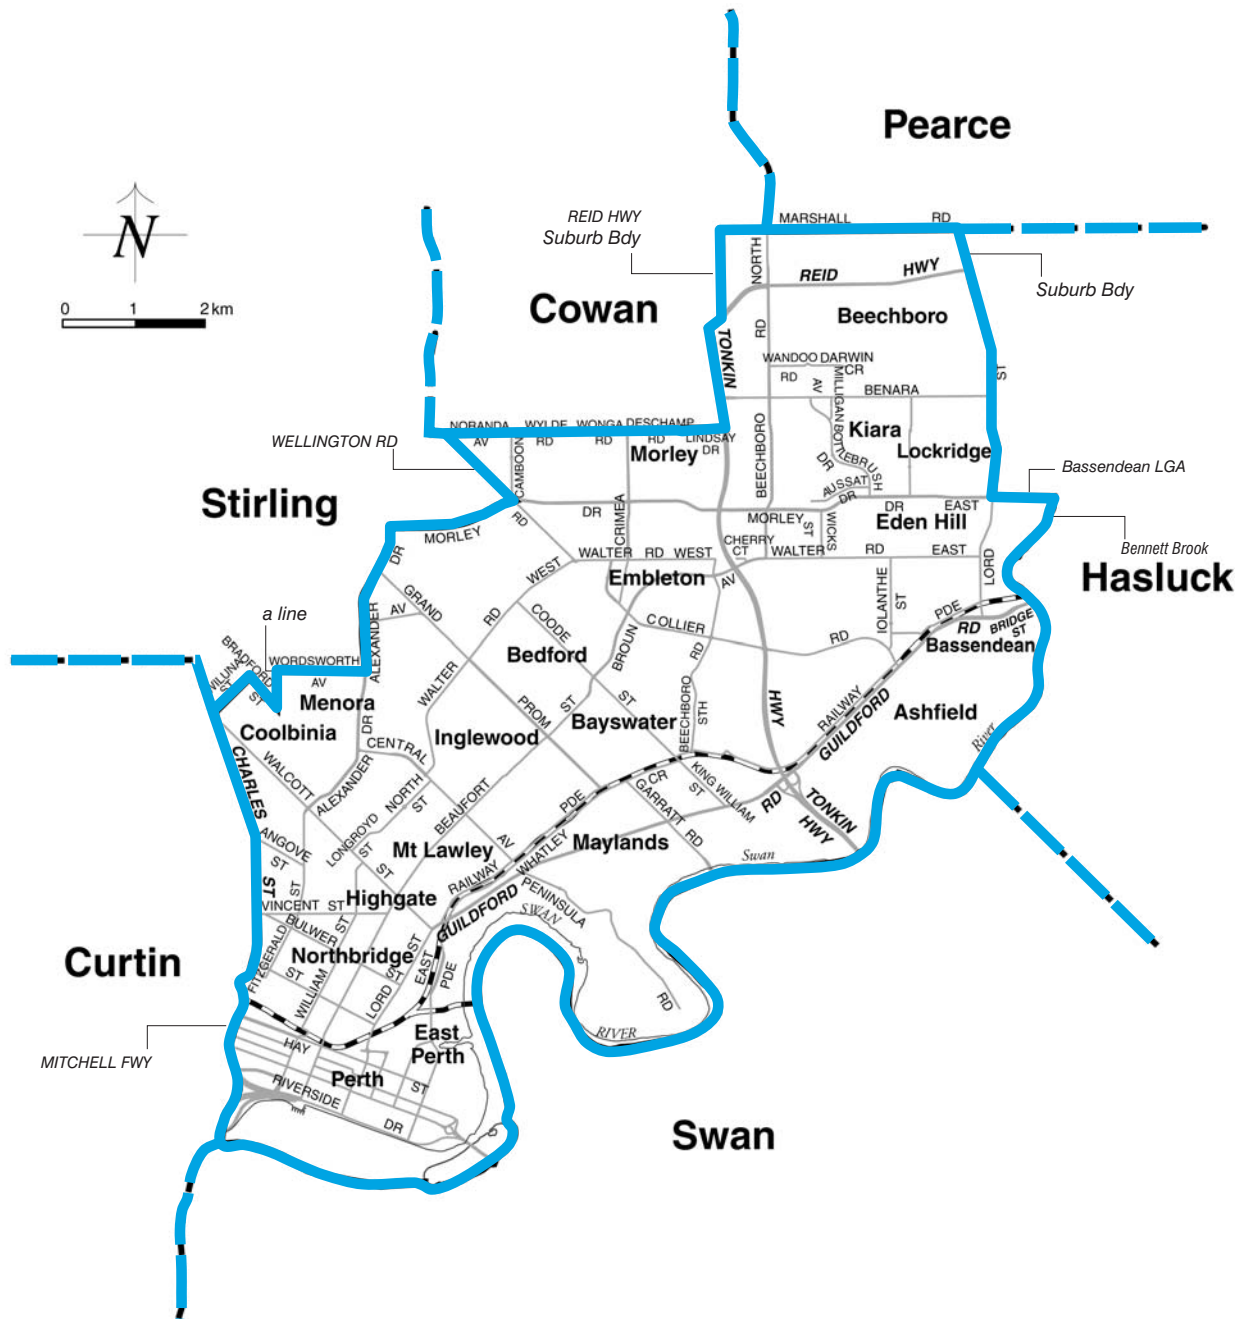

# COMMONWEALTH ELECTORAL DIVISION OF **PERTH**

- Divisional boundary
- Adjoining divisional boundary
- Division area  74 sq km
- Railway line