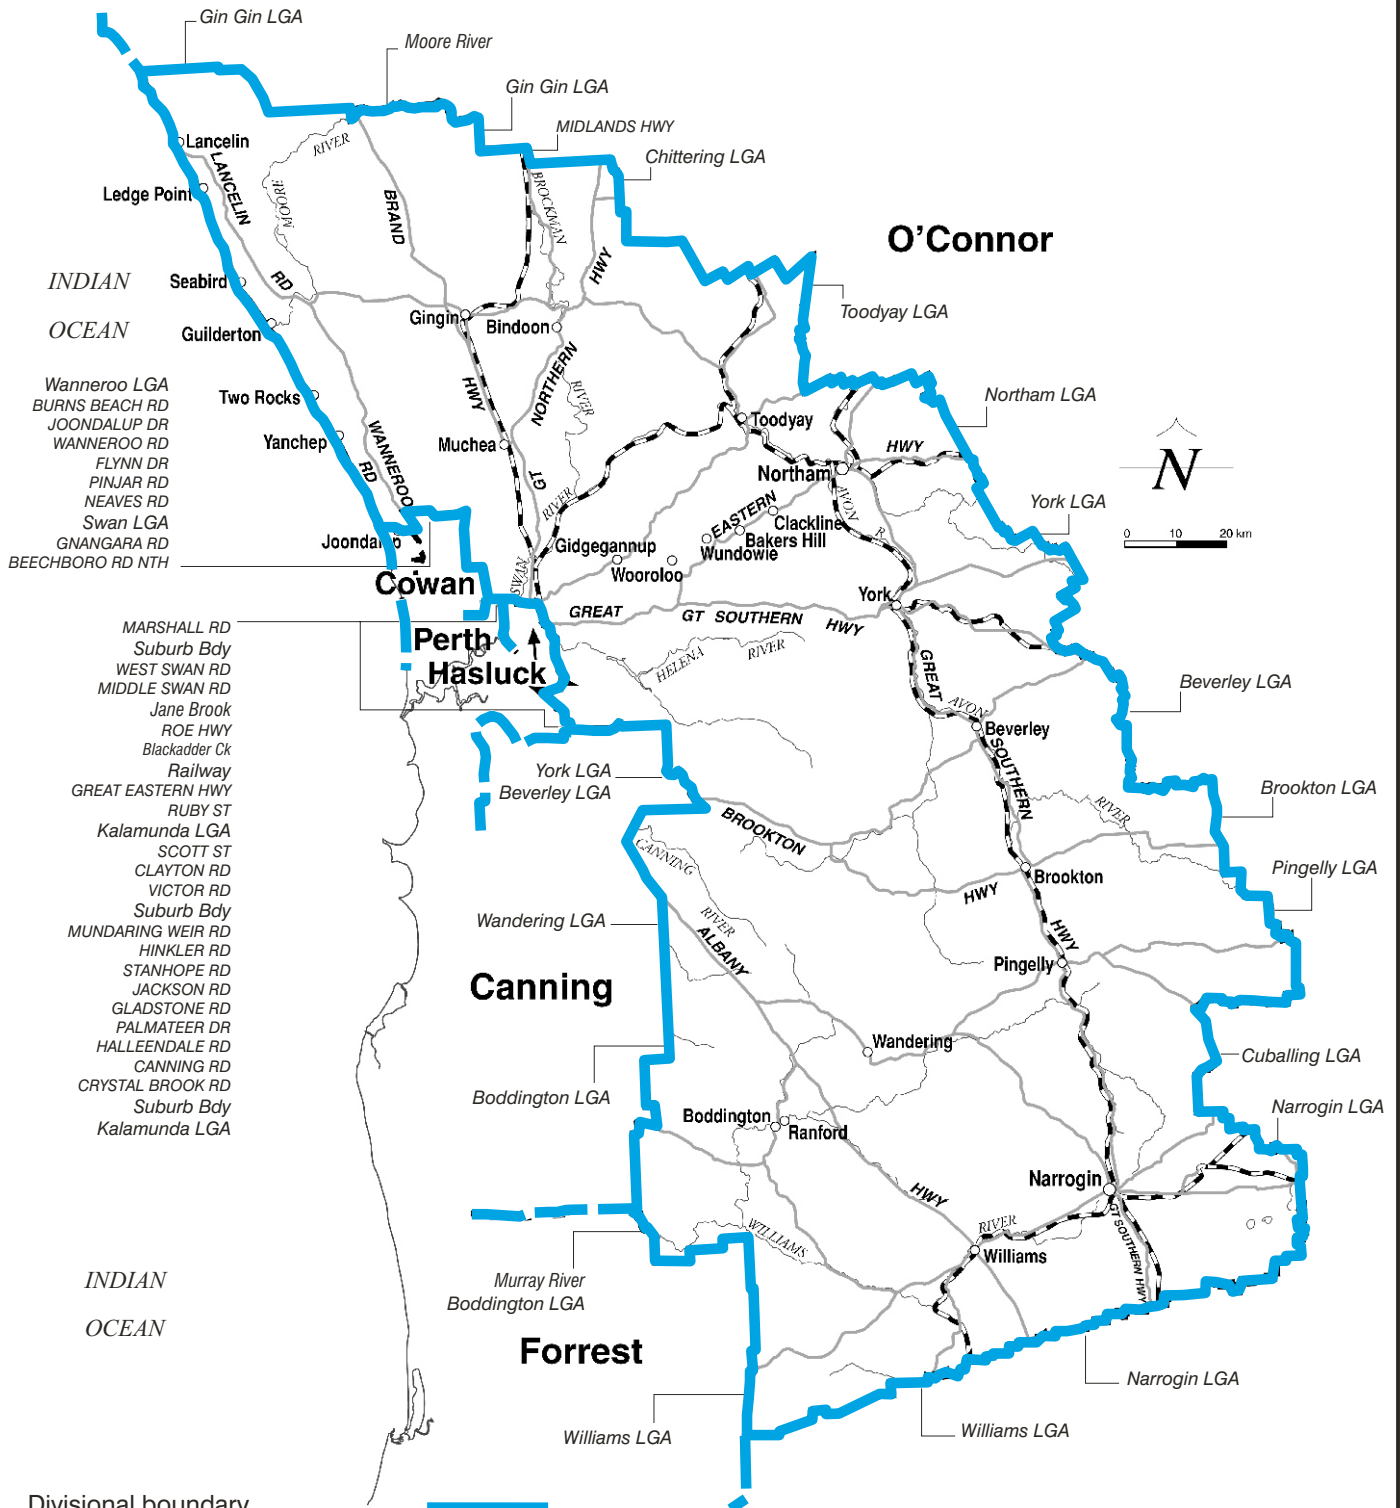

COMMONWEALTH ELECTORAL DIVISION OF **PEARCE**

Wanneroo LGA
 BURNS BEACH RD
 JOONDALUP DR
 WANNEROO RD
 FLYNN DR
 PINJAR RD
 NEAVES RD
 Swan LGA
 GNANGARA RD
 BEECHBORO RD NTH

MARSHALL RD
 Suburb Bdy
 WEST SWAN RD
 MIDDLE SWAN RD
 Jane Brook
 ROE HWY
 Blackadder Ck
 Railway
 GREAT EASTERN HWY
 RUBY ST
 Kalamunda LGA
 SCOTT ST
 CLAYTON RD
 VICTOR RD
 Suburb Bdy
 MUNDARING WEIR RD
 HINKLER RD
 STANHOPE RD
 JACKSON RD
 GLADSTONE RD
 PALMATEER DR
 HALLEENDALE RD
 CANNING RD
 CRYSTAL BROOK RD
 Suburb Bdy
 Kalamunda LGA

INDIAN
 OCEAN

Divisional boundary 
 Adjoining divisional boundary 
 Division area 26,251 sq km
 Railway line 