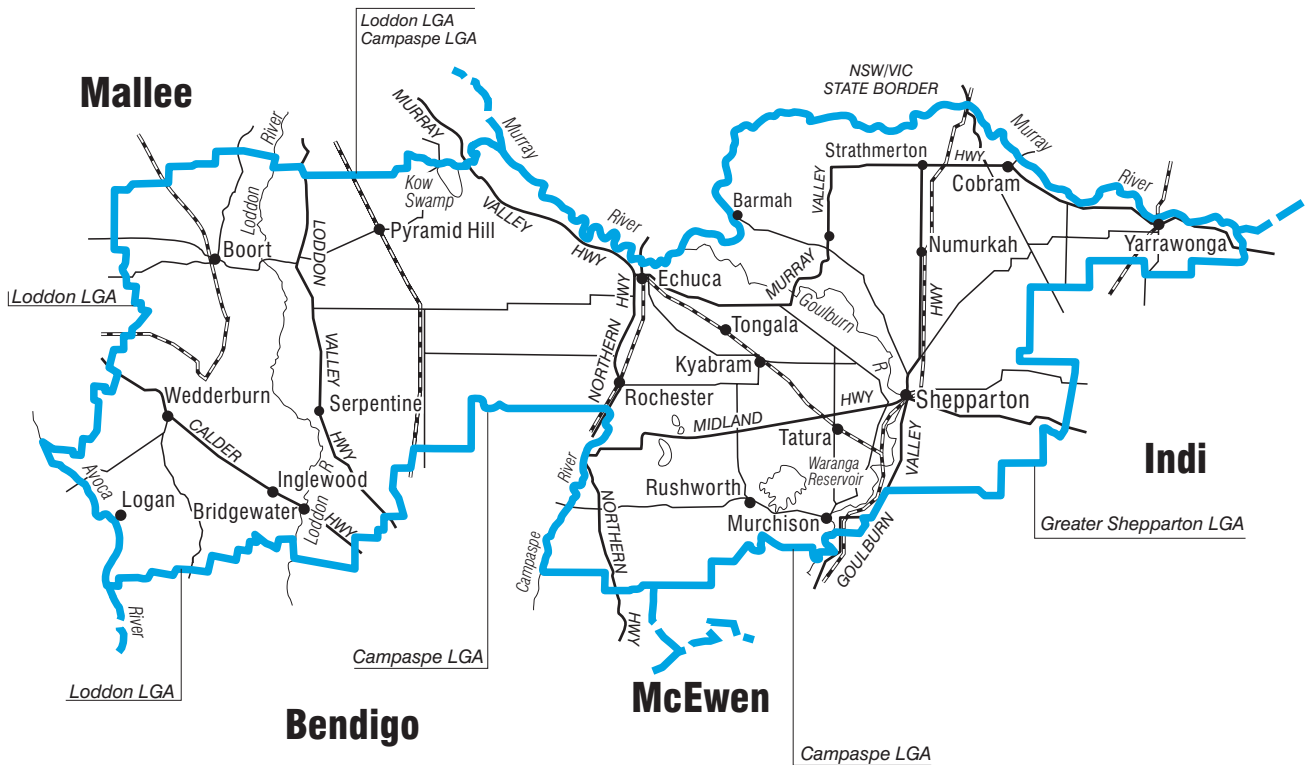

COMMONWEALTH ELECTORAL DIVISION OF MURRAY

Note:

Federal redistribution finalised in January 2003.

Local Government Area (LGA) descriptions are current at November 2002

- Divisional boundary
- Adjoining Divisional boundary
- Division area 16,229 sq km
- Railway line