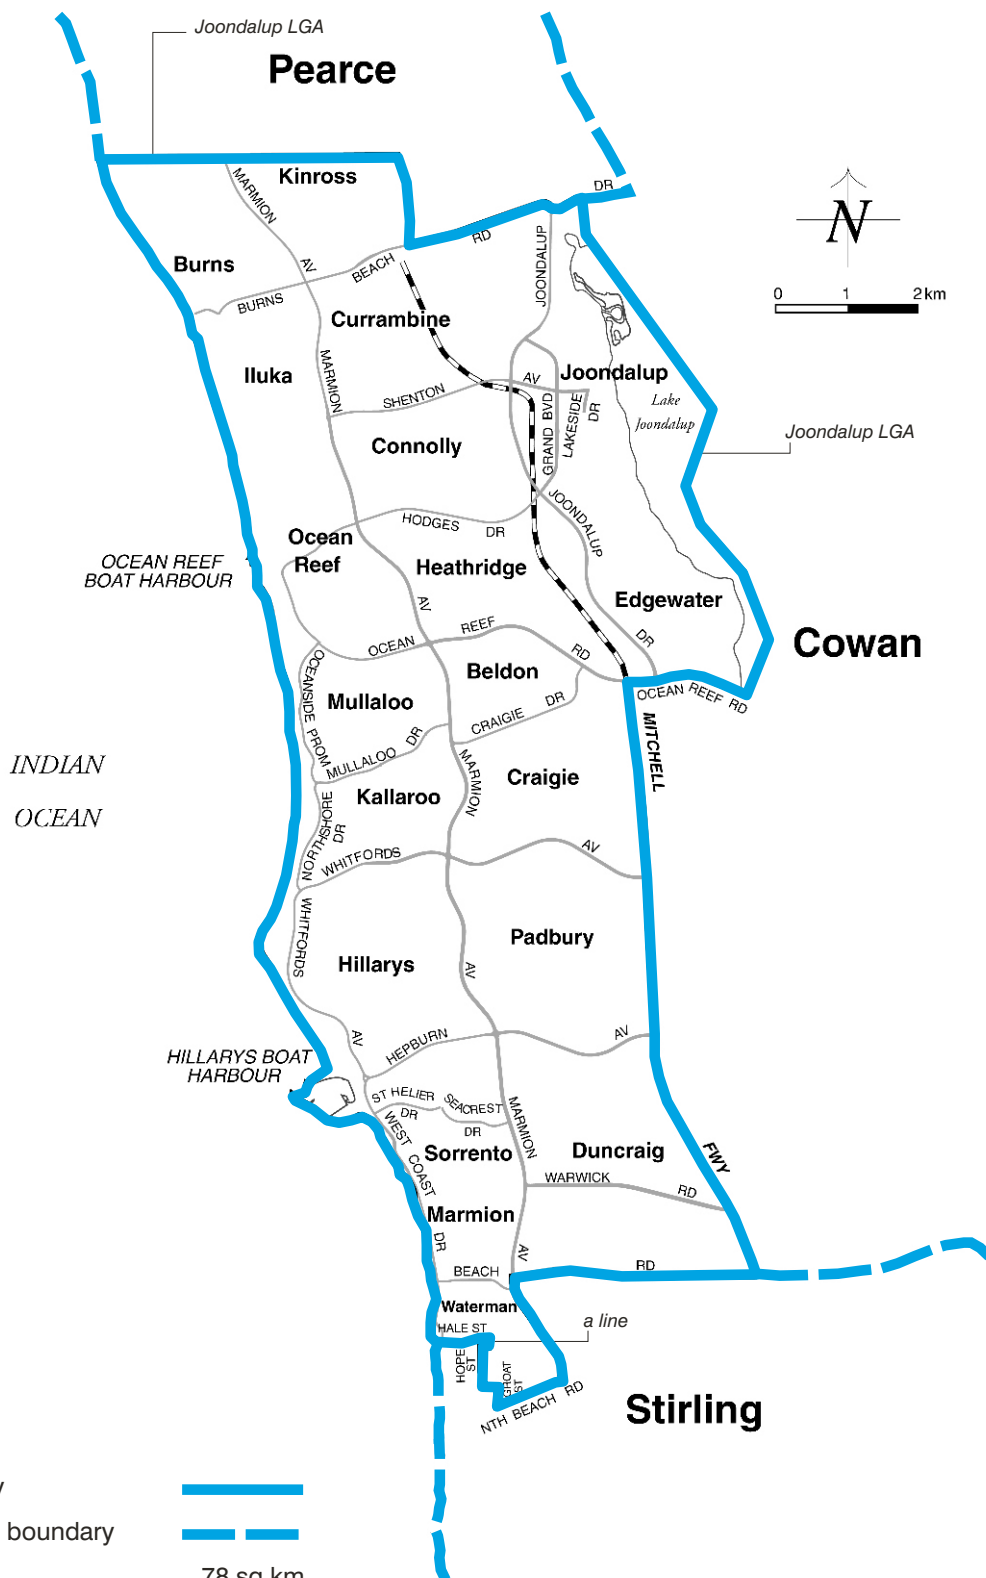

COMMONWEALTH ELECTORAL DIVISION OF **MOORE**

- Divisional boundary
- Adjoining divisional boundary
- Division area 78 sq km
- Railway line