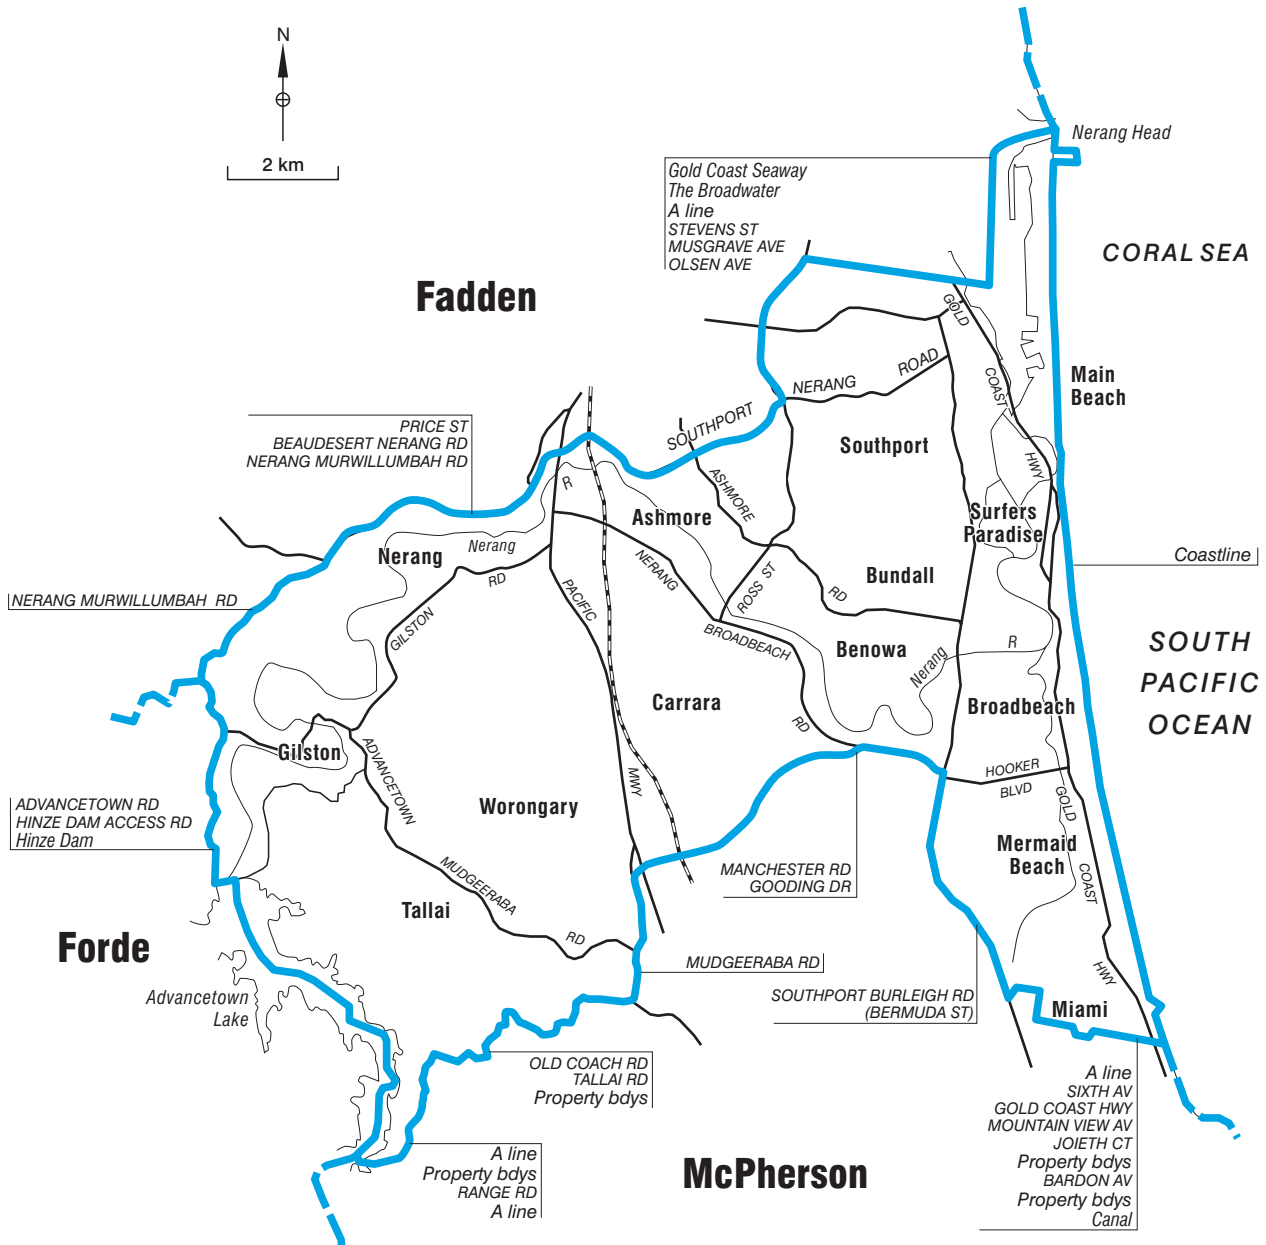

COMMONWEALTH ELECTORAL DIVISION OF MONCRIEFF

- Divisional boundary
- Adjoining Divisional boundary
- Division area **134 sq km**
- Railway line

Note:
Federal redistribution finalised in November 2006
Local Government Area (LGA) descriptions are current at April 2006