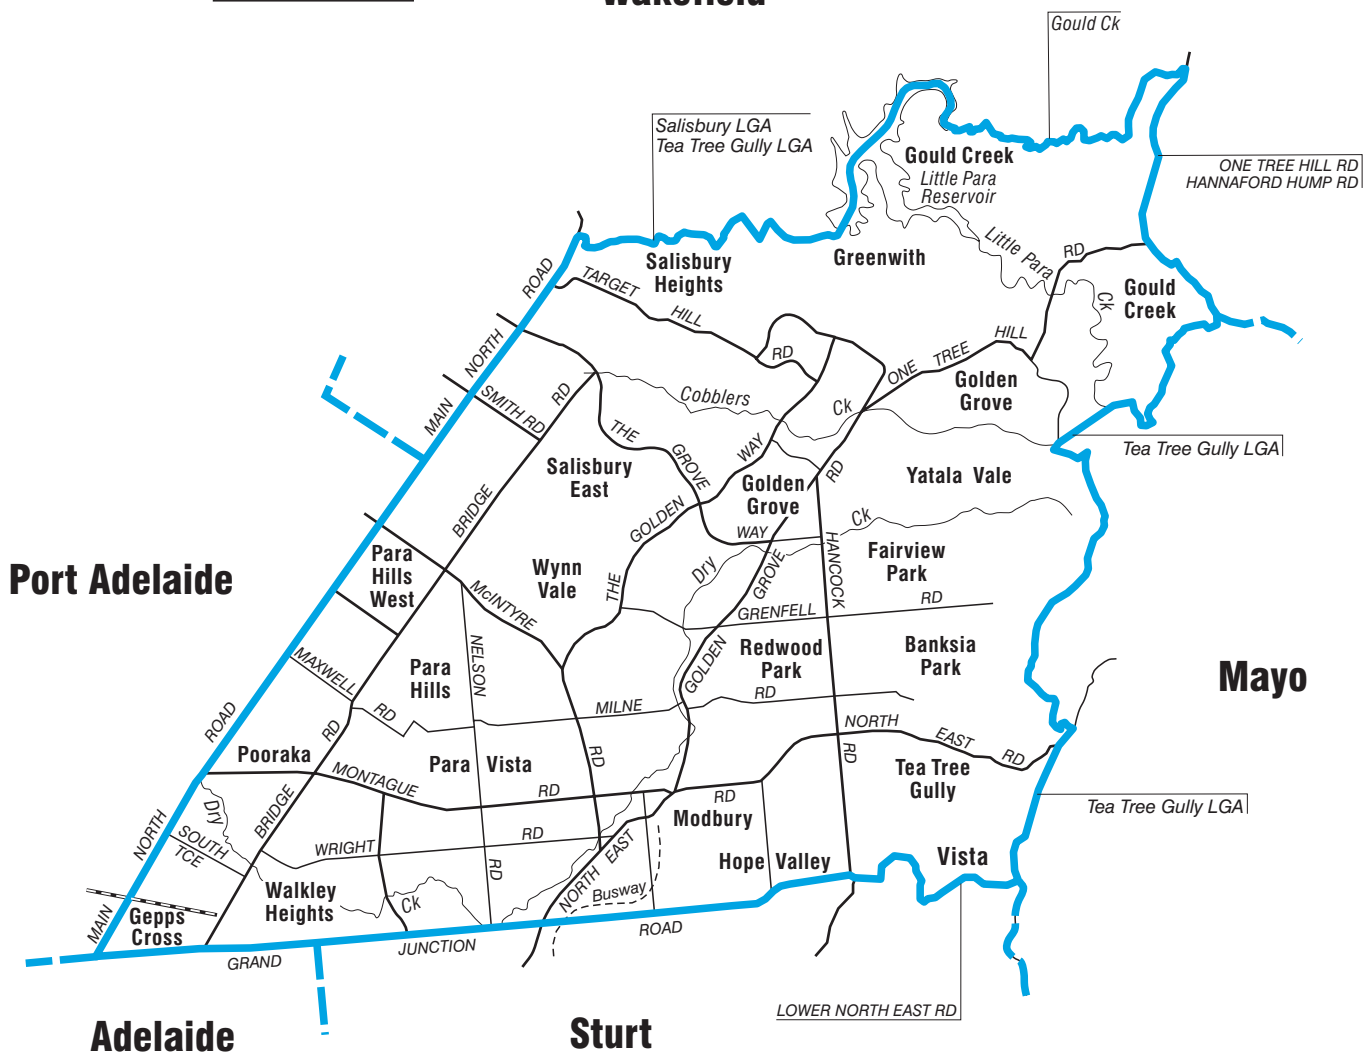

# COMMONWEALTH ELECTORAL DIVISION OF

# MAKIN

3 km

## Wakefield

- Divisional boundary
- Adjoining Divisional boundary
- Division area 115 sq km
- Railway line

**Note:**  
 Federal redistribution finalised in January 2004.  
 Local Government Area (LGA) descriptions are current at November 2002