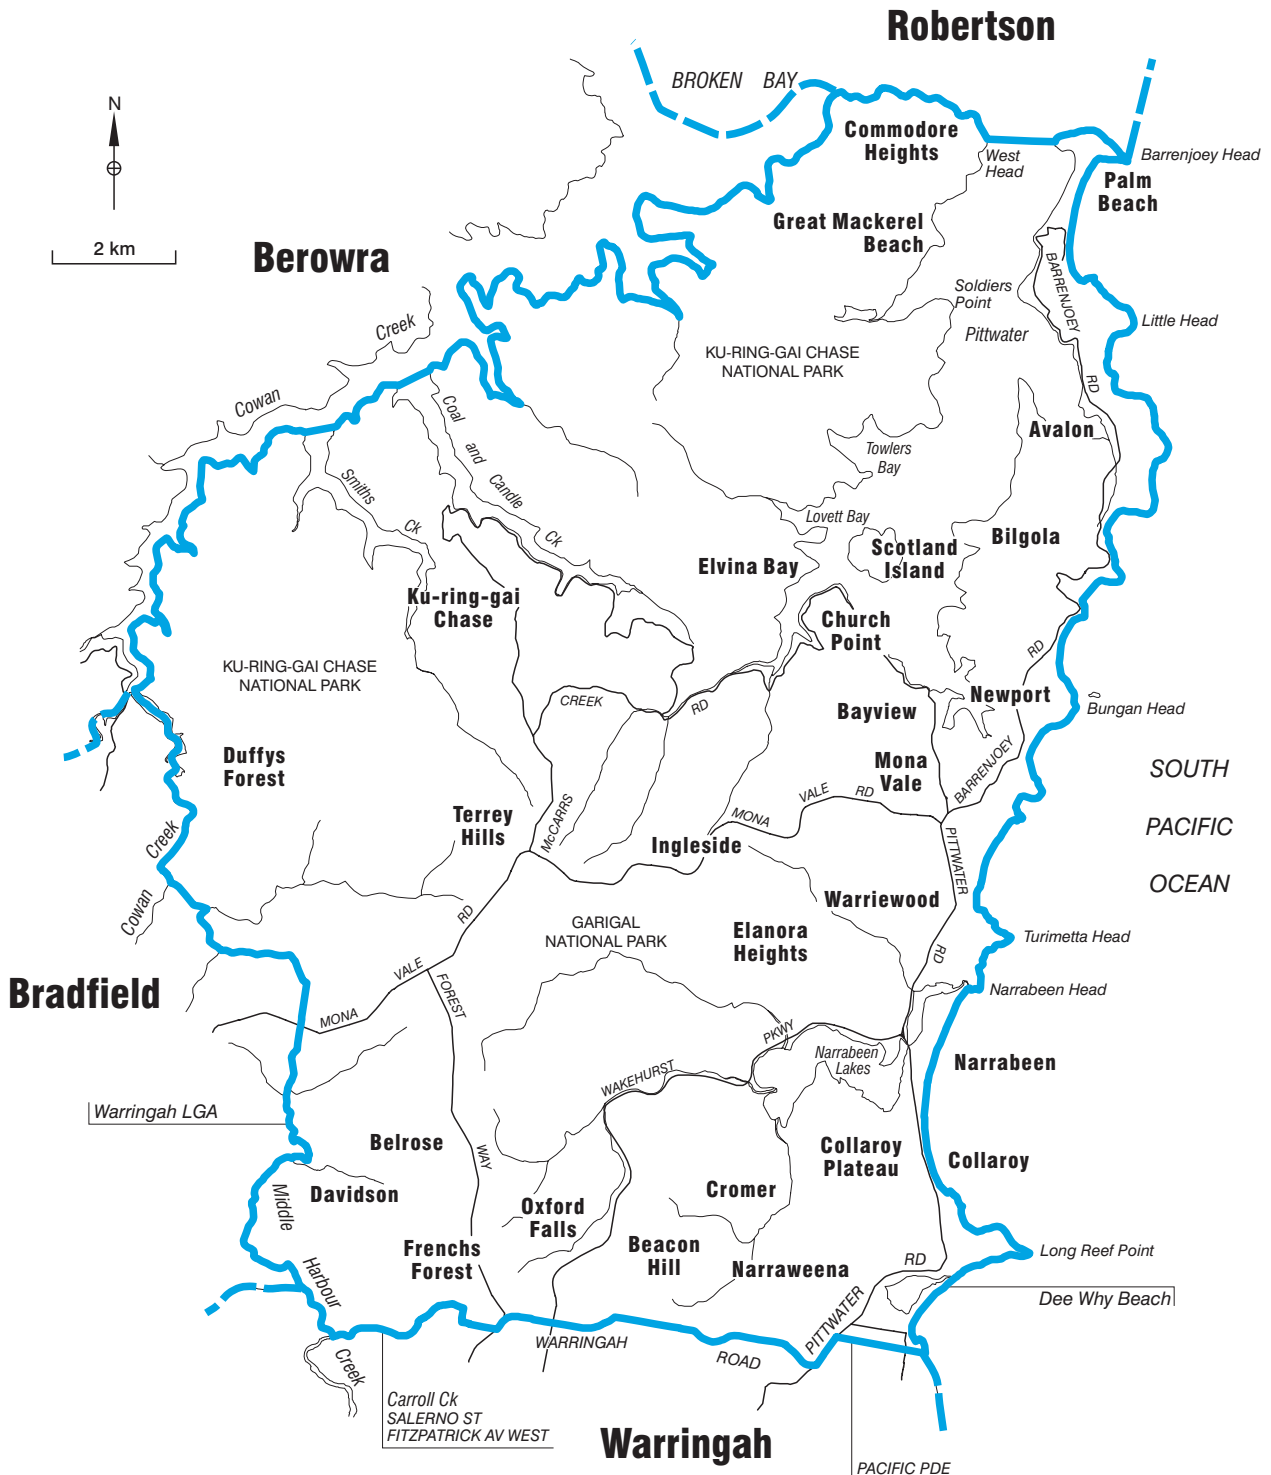

COMMONWEALTH ELECTORAL DIVISION OF MACKELLAR

SOUTH
PACIFIC
OCEAN

- Divisional boundary
- Adjoining Divisional boundary
- Division area 210 sq km
- Railway line

Note:
Federal redistribution finalised in November 2006
Local Government Area (LGA) descriptions are current
at November 2005